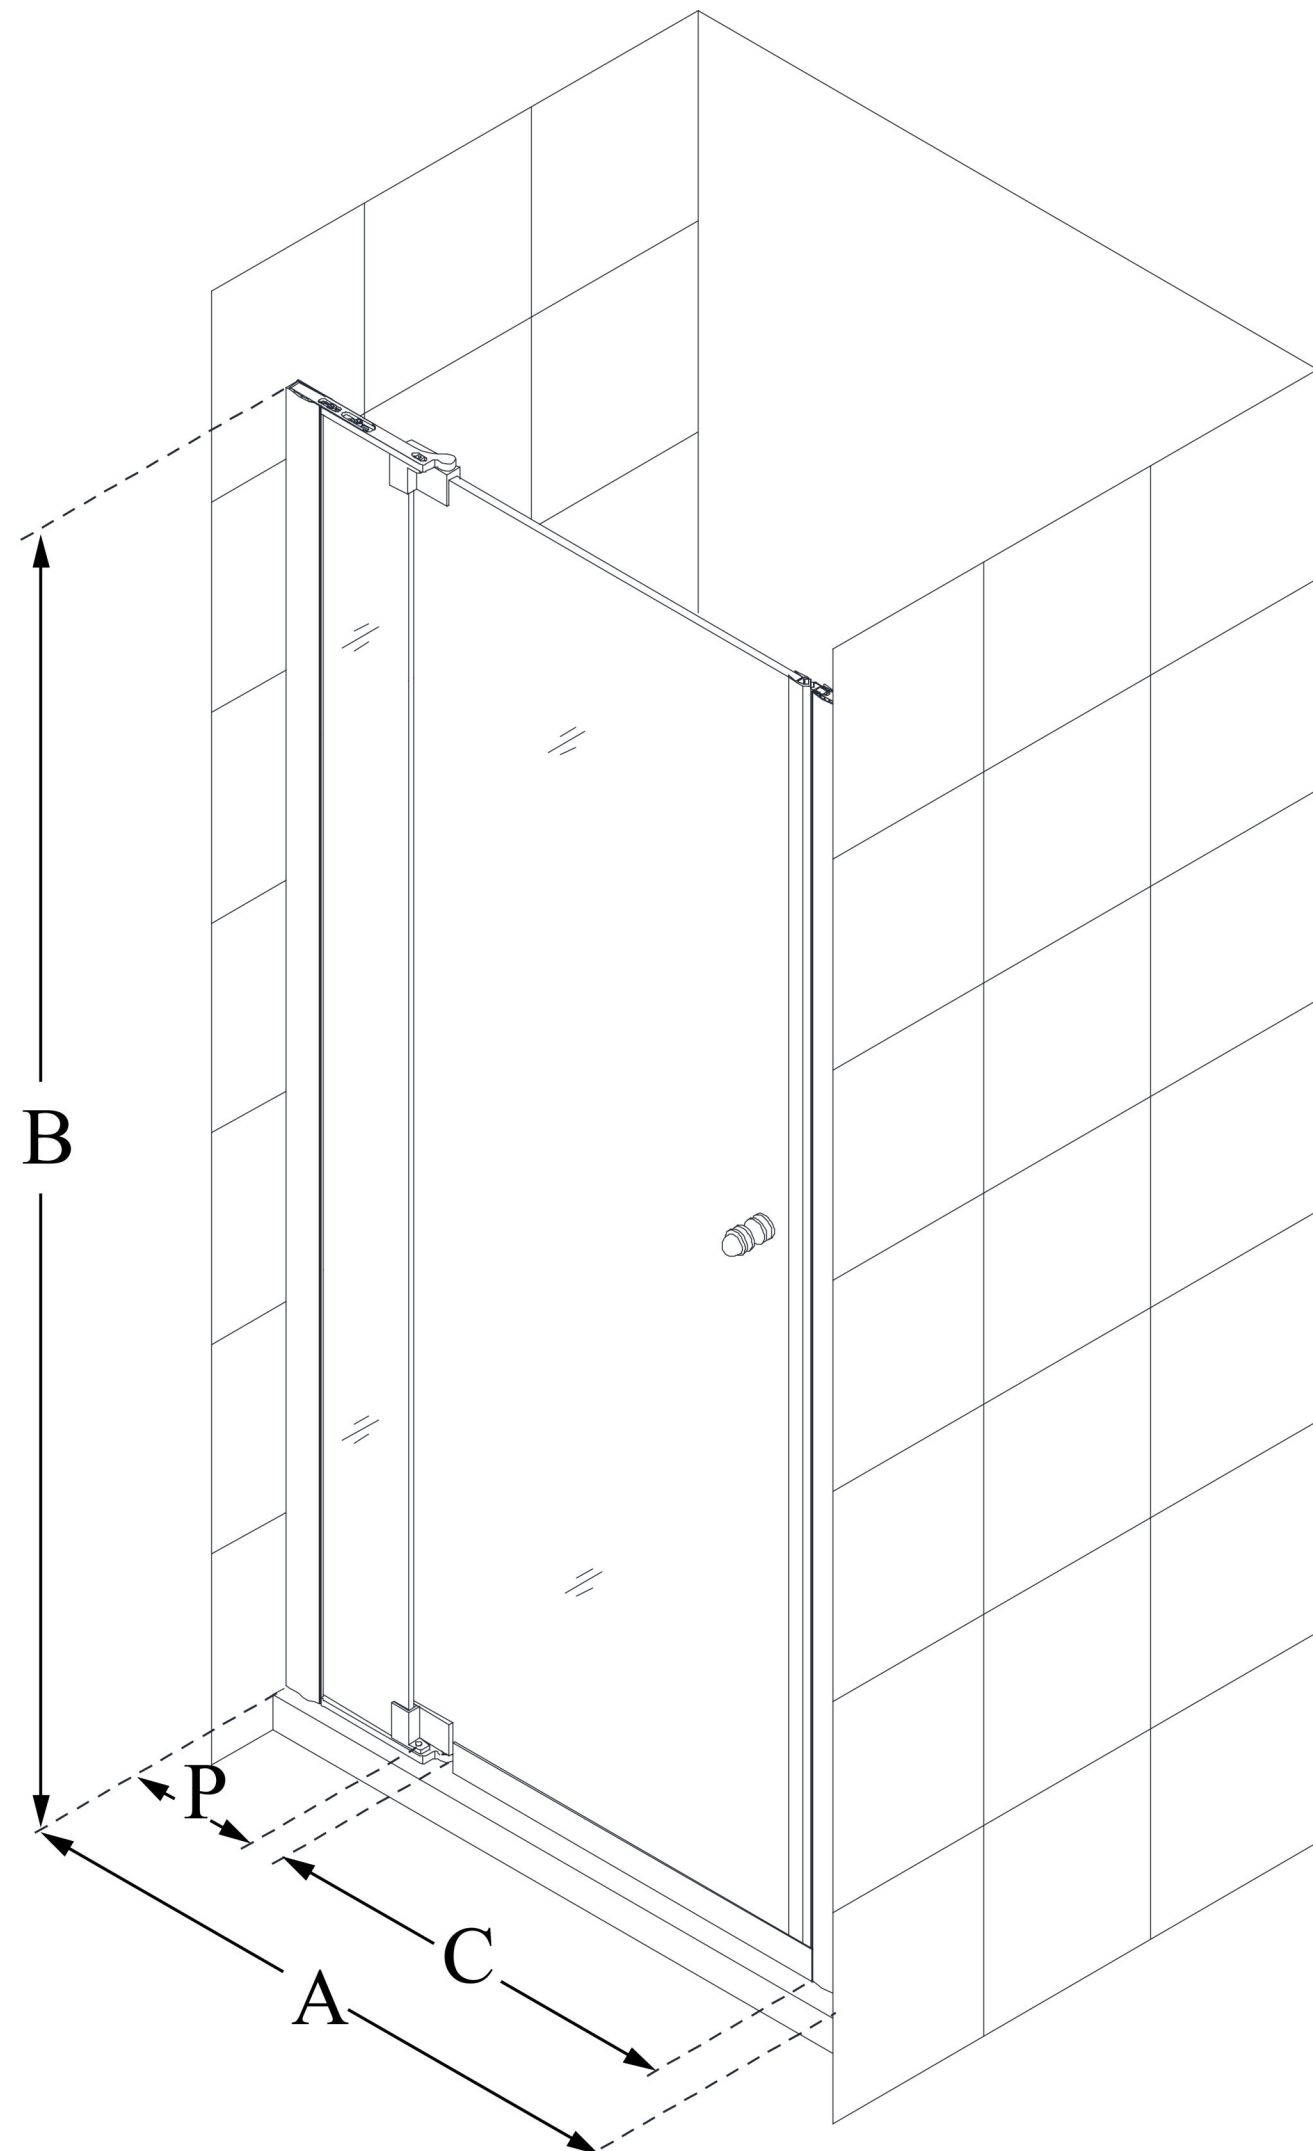

SHDR-4230728

ALLURE

DreamLine Allure 30-31 in. W x 73 in. H Frameless Pivot Shower Door

PIVOT DOOR

CONFIGURATION DIMENSIONS:

A: 30 - 31 in.

MODEL WIDTH

B: 73 in.

MODEL HEIGHT

C: 18 3/4 - 24 3/4 in.

ACCESS WIDTH

D: 26 1/4 in.

DOOR WIDTH

E: --

INLINE PANEL WIDTH

P: 7 5/8 in.

PIVOT PANEL WIDTH

DreamLine reserves the right to update or modify the hardware or materials pictured without prior notice for the purpose of product improvement and customer satisfaction.