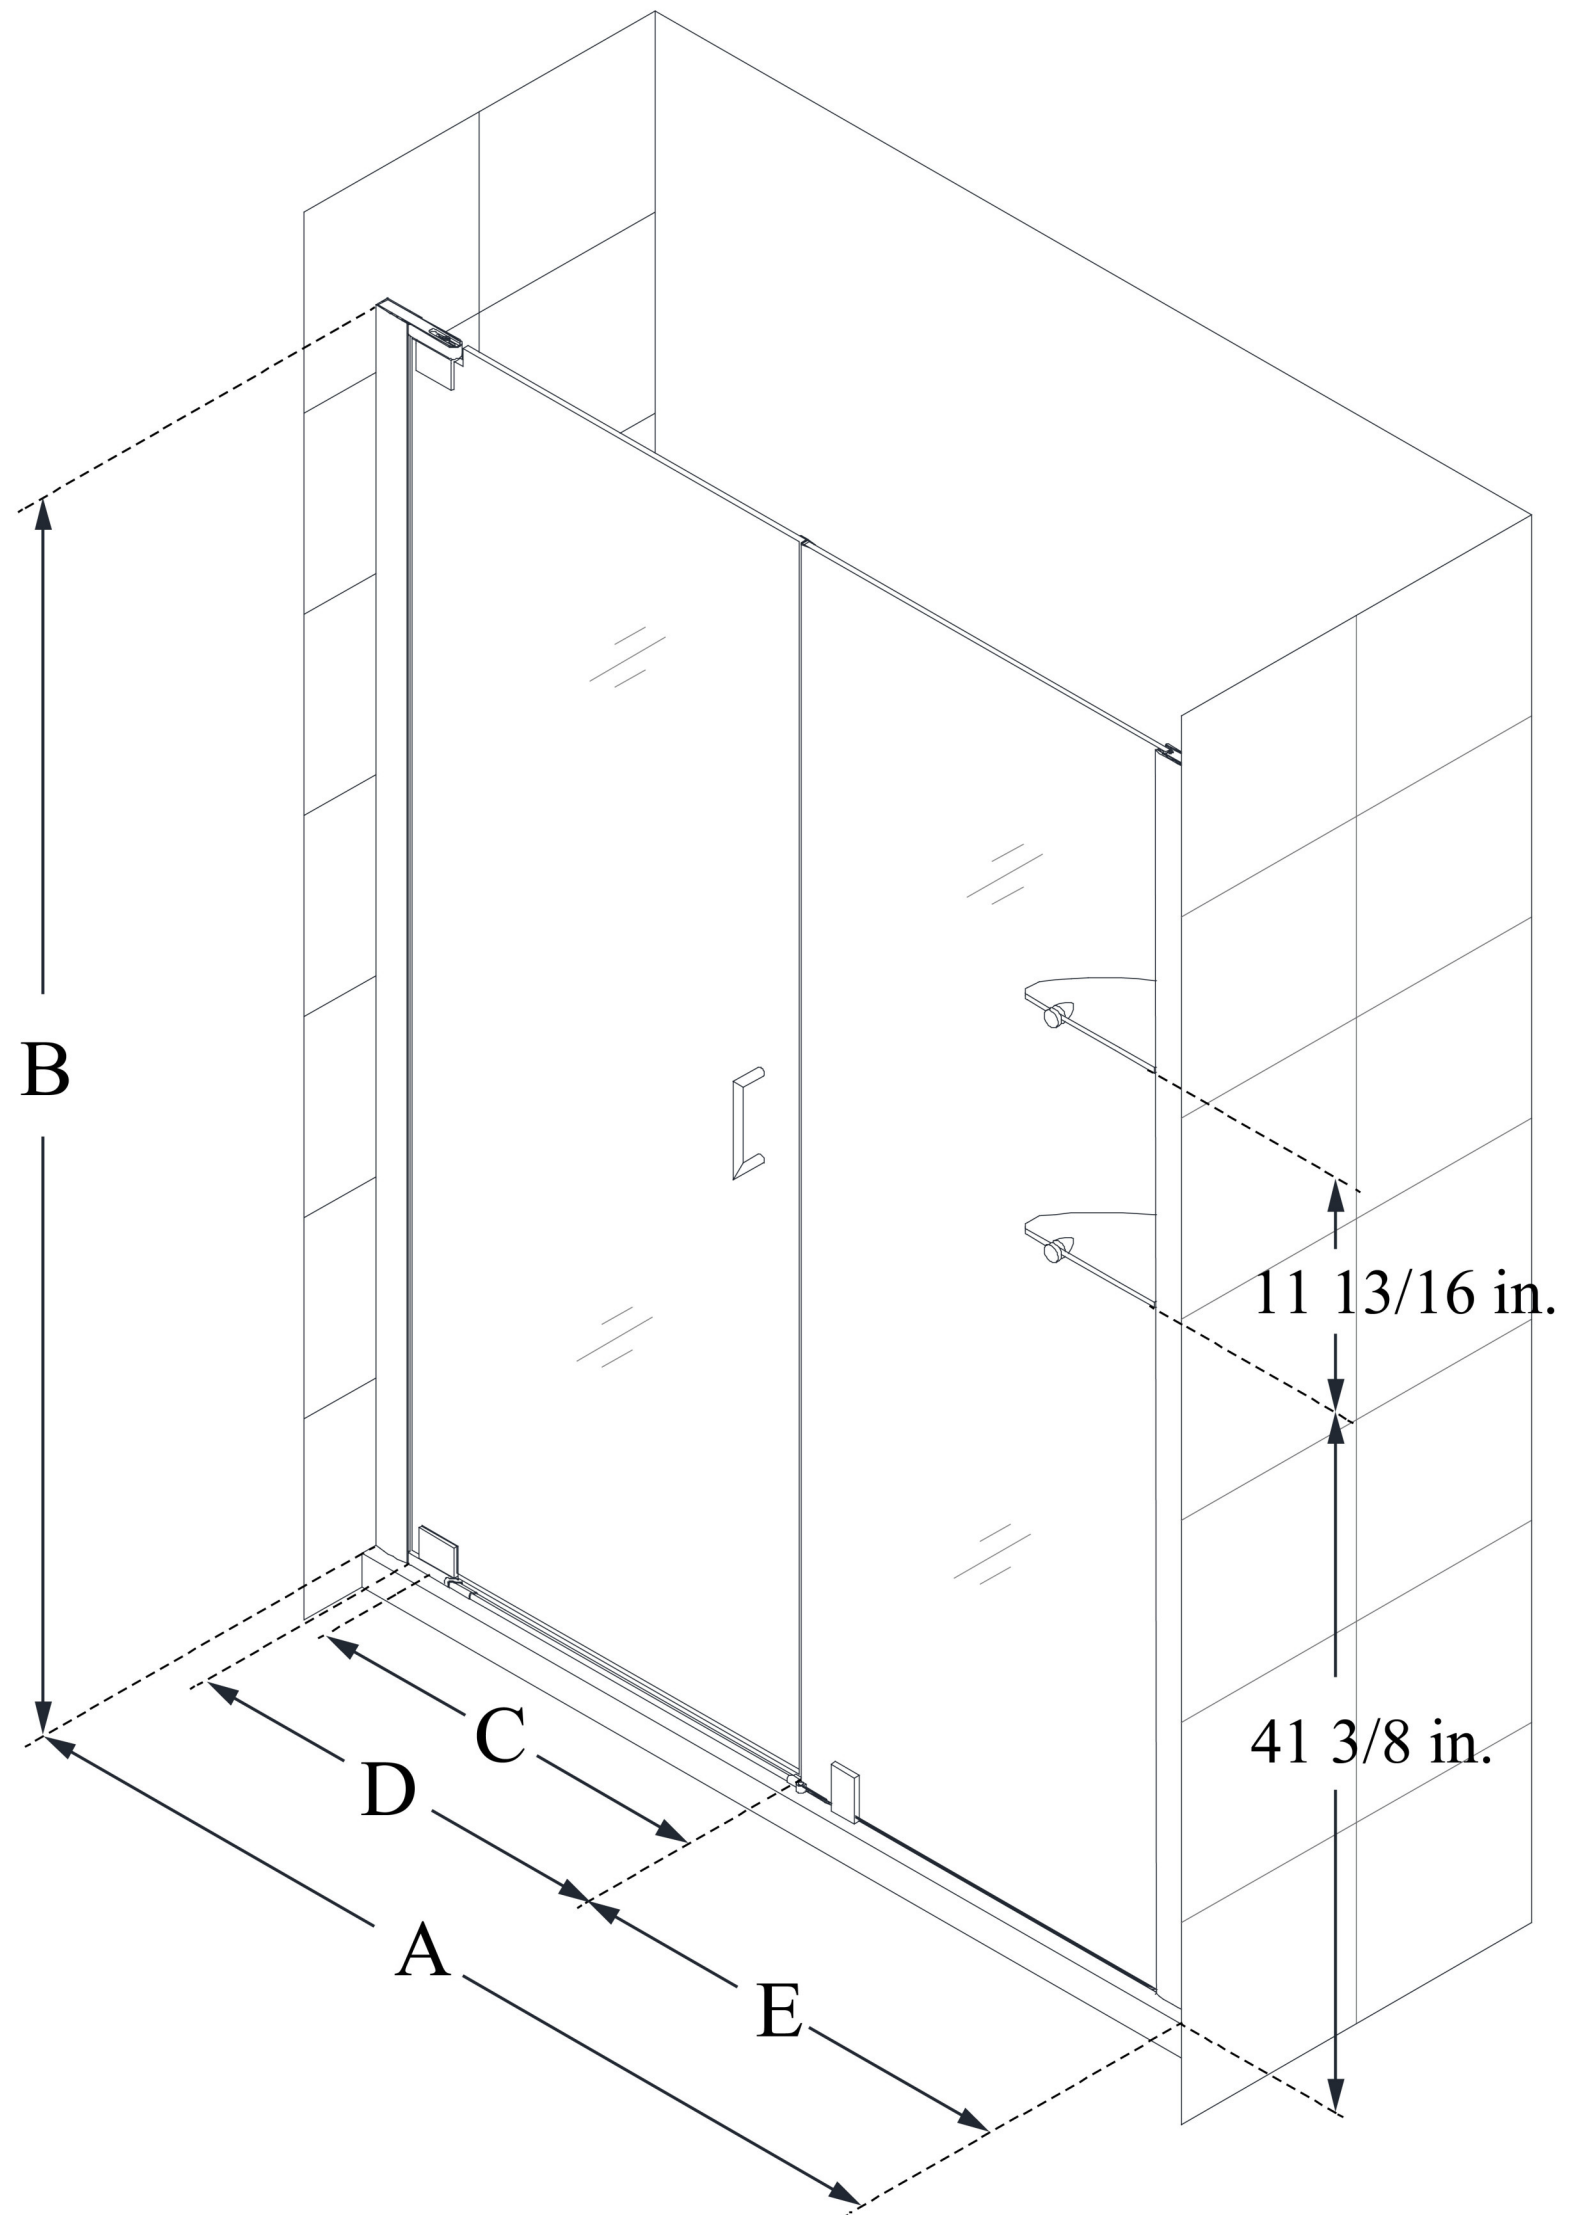

SHDR-4159720

ELEGANCE

DreamLine Elegance 59 3/4 - 61 3/4 in. W x 72 in. H Frameless Pivot Shower Door with Shelves

PIVOT DOOR

**CONFIGURATION
DIMENSIONS:**

A: 59 3/4 - 61 3/4 in.

MODEL WIDTH

B: 72 in.

MODEL HEIGHT

C: 28 1/4 in.

ACCESS WIDTH

D: 31 1/4 in.

DOOR WIDTH

E: 26 in.

INLINE PANEL WIDTH

DreamLine reserves the right to update or modify the hardware or materials pictured without prior notice for the purpose of product improvement and customer satisfaction.