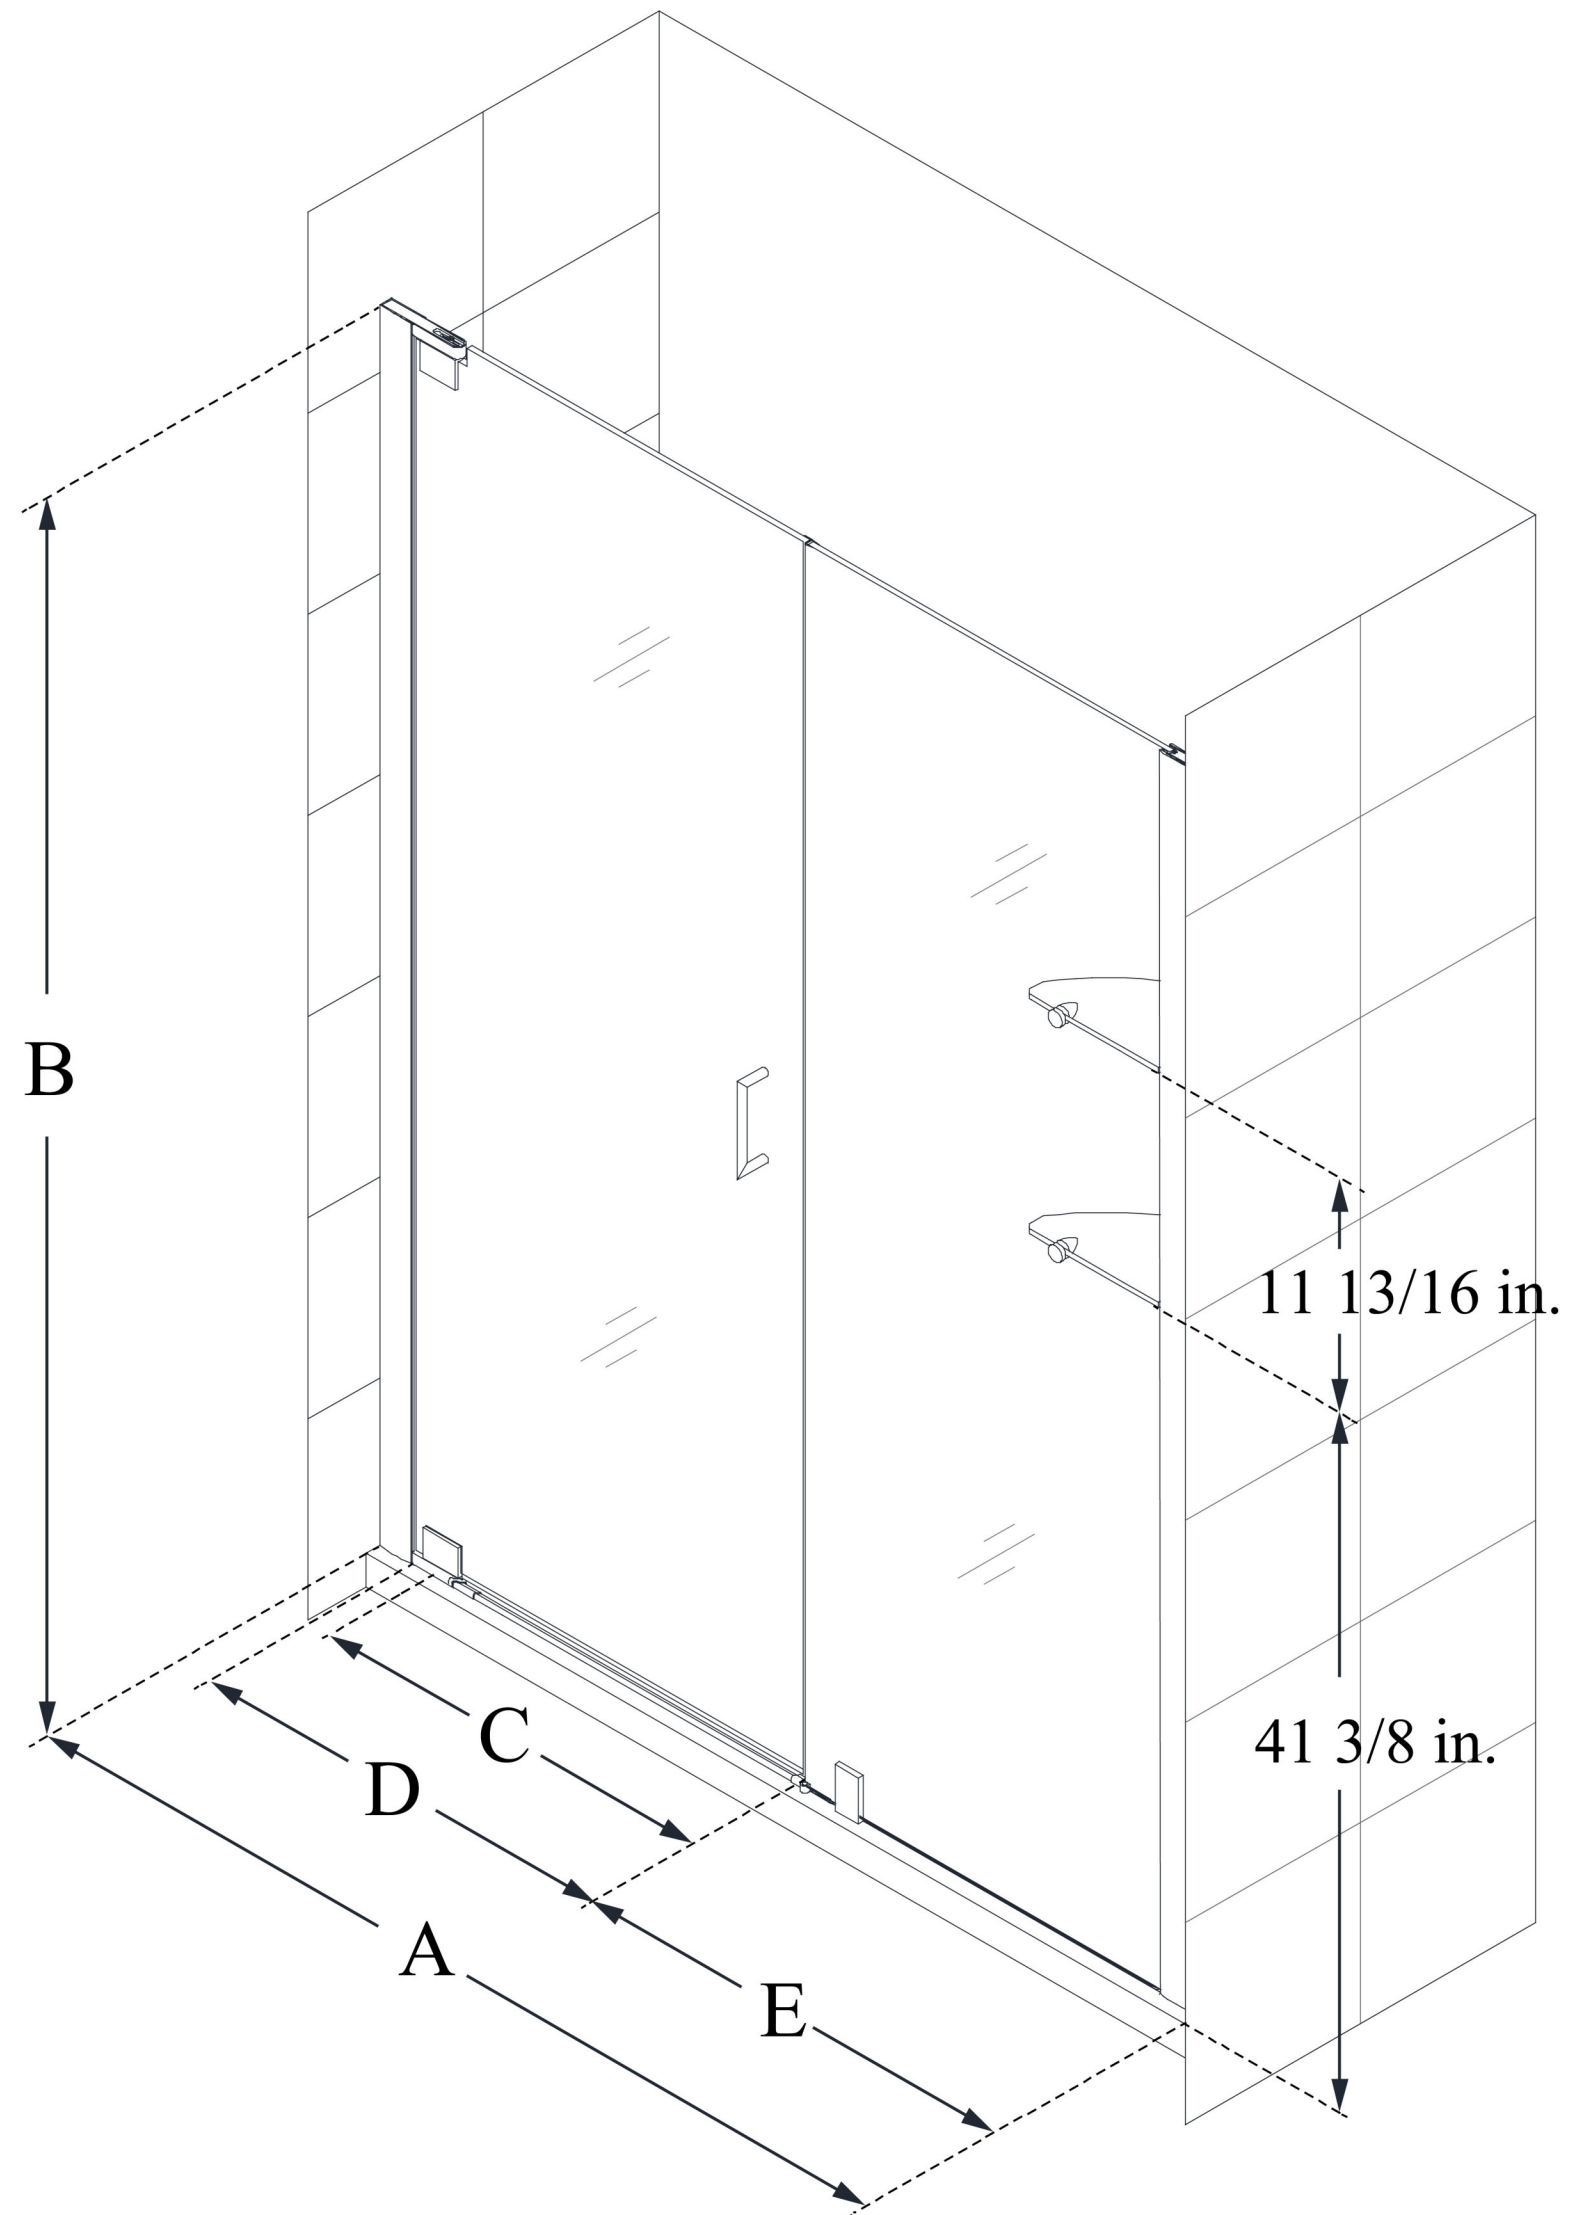

## ELEGANCE

DreamLine Elegance 58-60 in. W  
x 72 in. H Frameless Pivot Shower  
Door with Shelves

**PIVOT DOOR**

### CONFIGURATION DIMENSIONS:

**A: 58 - 60 in.**

MODEL WIDTH

**B: 72 in.**

MODEL HEIGHT

**C: 26 1/2 in.**

ACCESS WIDTH

**D: 29 1/2 in.**

DOOR WIDTH

**E: 26 in.**

INLINE PANEL WIDTH

DreamLine reserves the right to update or modify the hardware or materials pictured without prior notice for the purpose of product improvement and customer satisfaction.