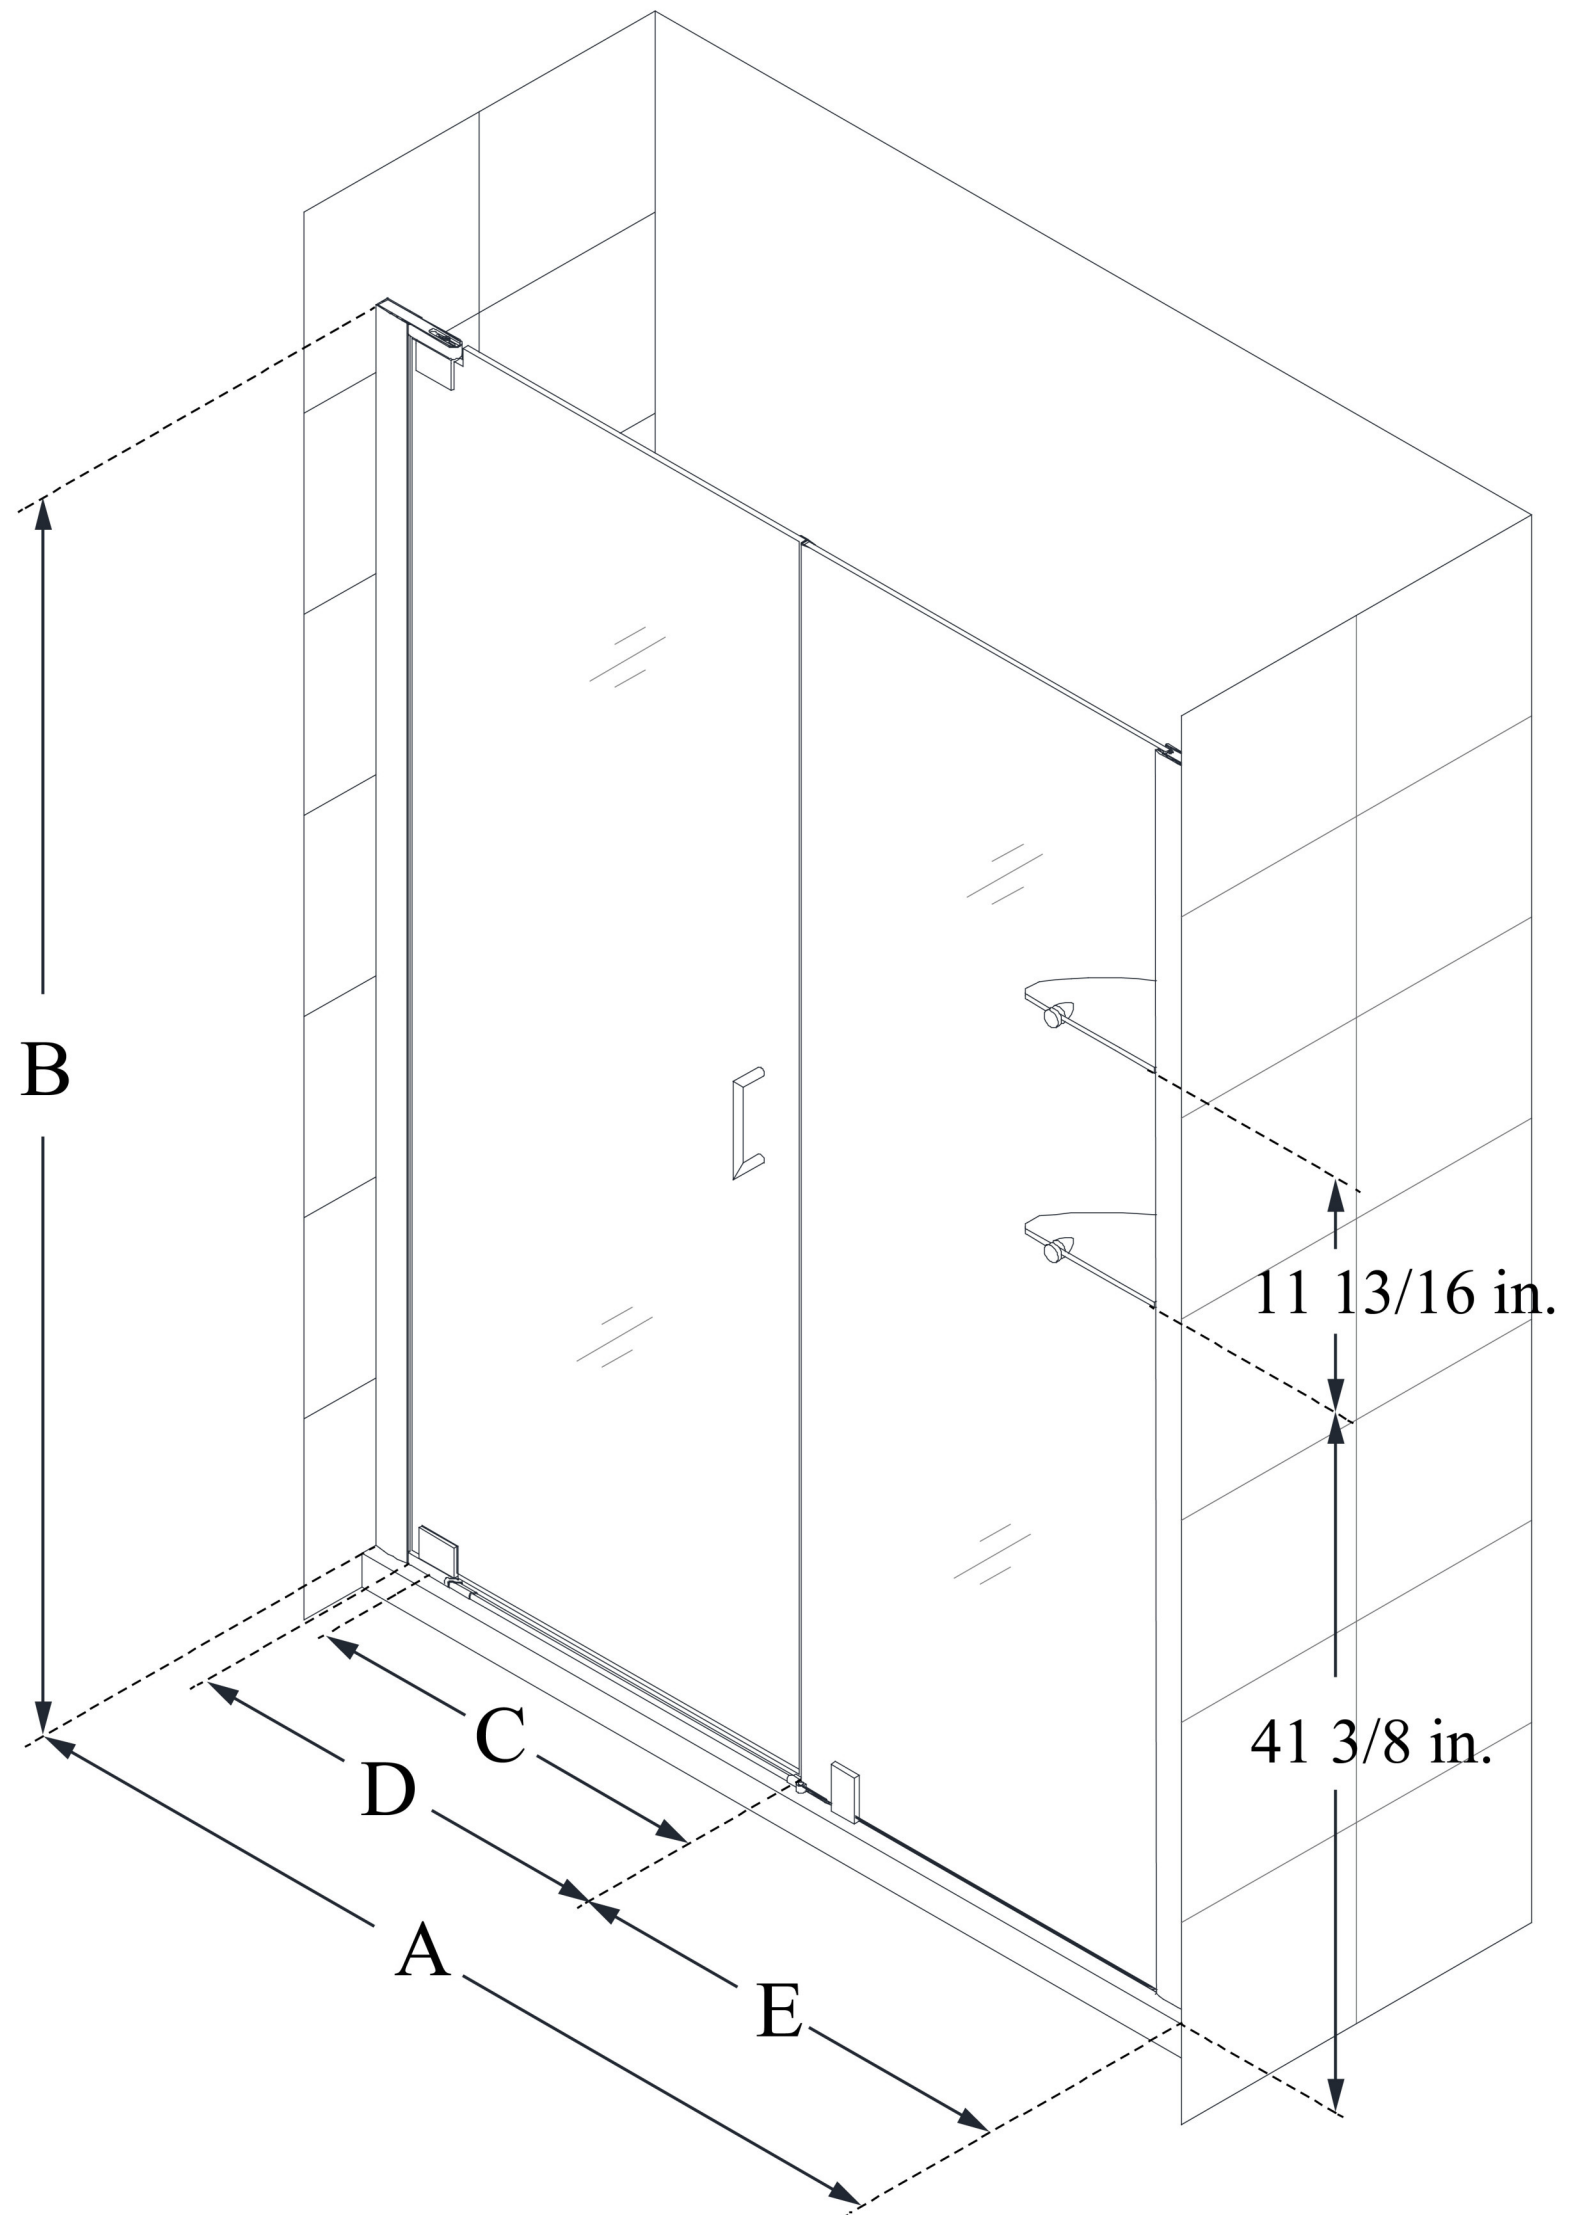

SHDR-4156720

ELEGANCE

DreamLine Elegance 56 1/4 - 58 1/4 in. W x 72 in. H Frameless Pivot Shower Door with Shelves

PIVOT DOOR

**CONFIGURATION
DIMENSIONS:**

A: 56 1/4 - 58 1/4 in.

MODEL WIDTH

B: 72 in.

MODEL HEIGHT

C: 24 3/4 in.

ACCESS WIDTH

D: 27 3/4 in.

DOOR WIDTH

E: 26 in.

INLINE PANEL WIDTH

DreamLine reserves the right to update or modify the hardware or materials pictured without prior notice for the purpose of product improvement and customer satisfaction.