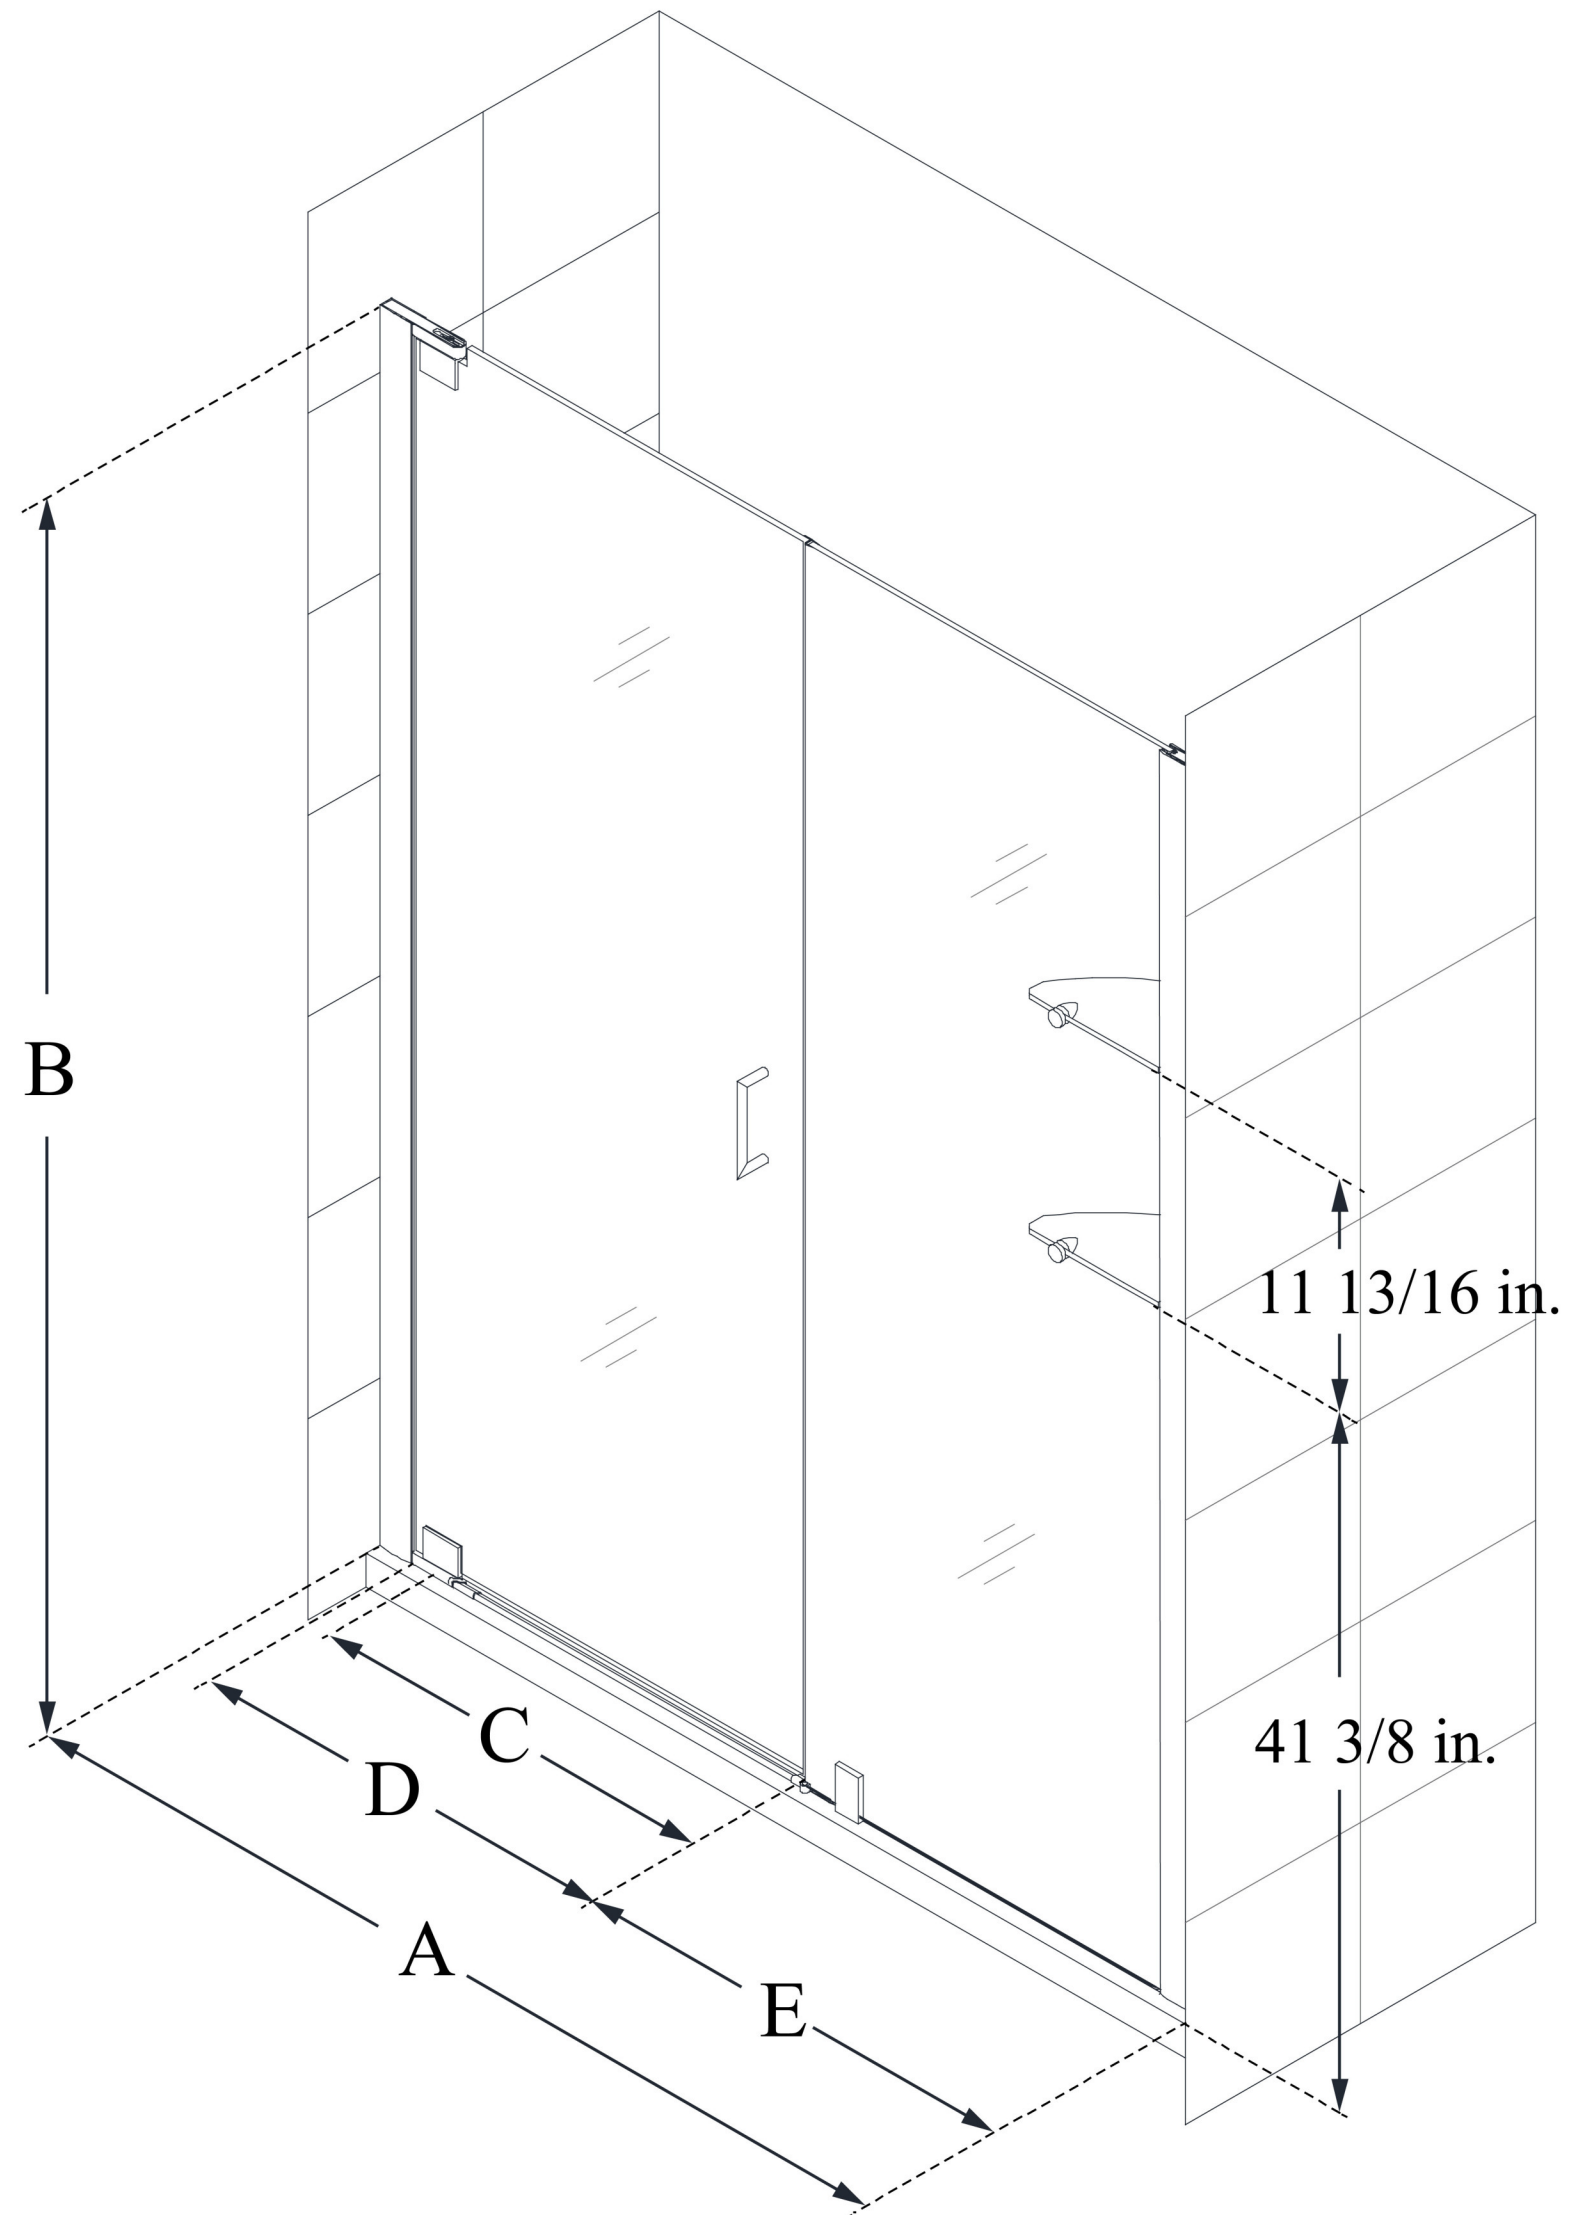

**SHDR-4154720**

**ELEGANCE**

DreamLine Elegance 54 1/2 - 56 1/2 in. W x 72 in. H Frameless Pivot Shower Door with Shelves

**PIVOT DOOR**

**CONFIGURATION  
DIMENSIONS:**

**A: 54 1/2 - 56 1/2 in.**

MODEL WIDTH

**B: 72 in.**

MODEL HEIGHT

**C: 23 in.**

ACCESS WIDTH

**D: 26 in.**

DOOR WIDTH

**E: 26 in.**

INLINE PANEL WIDTH