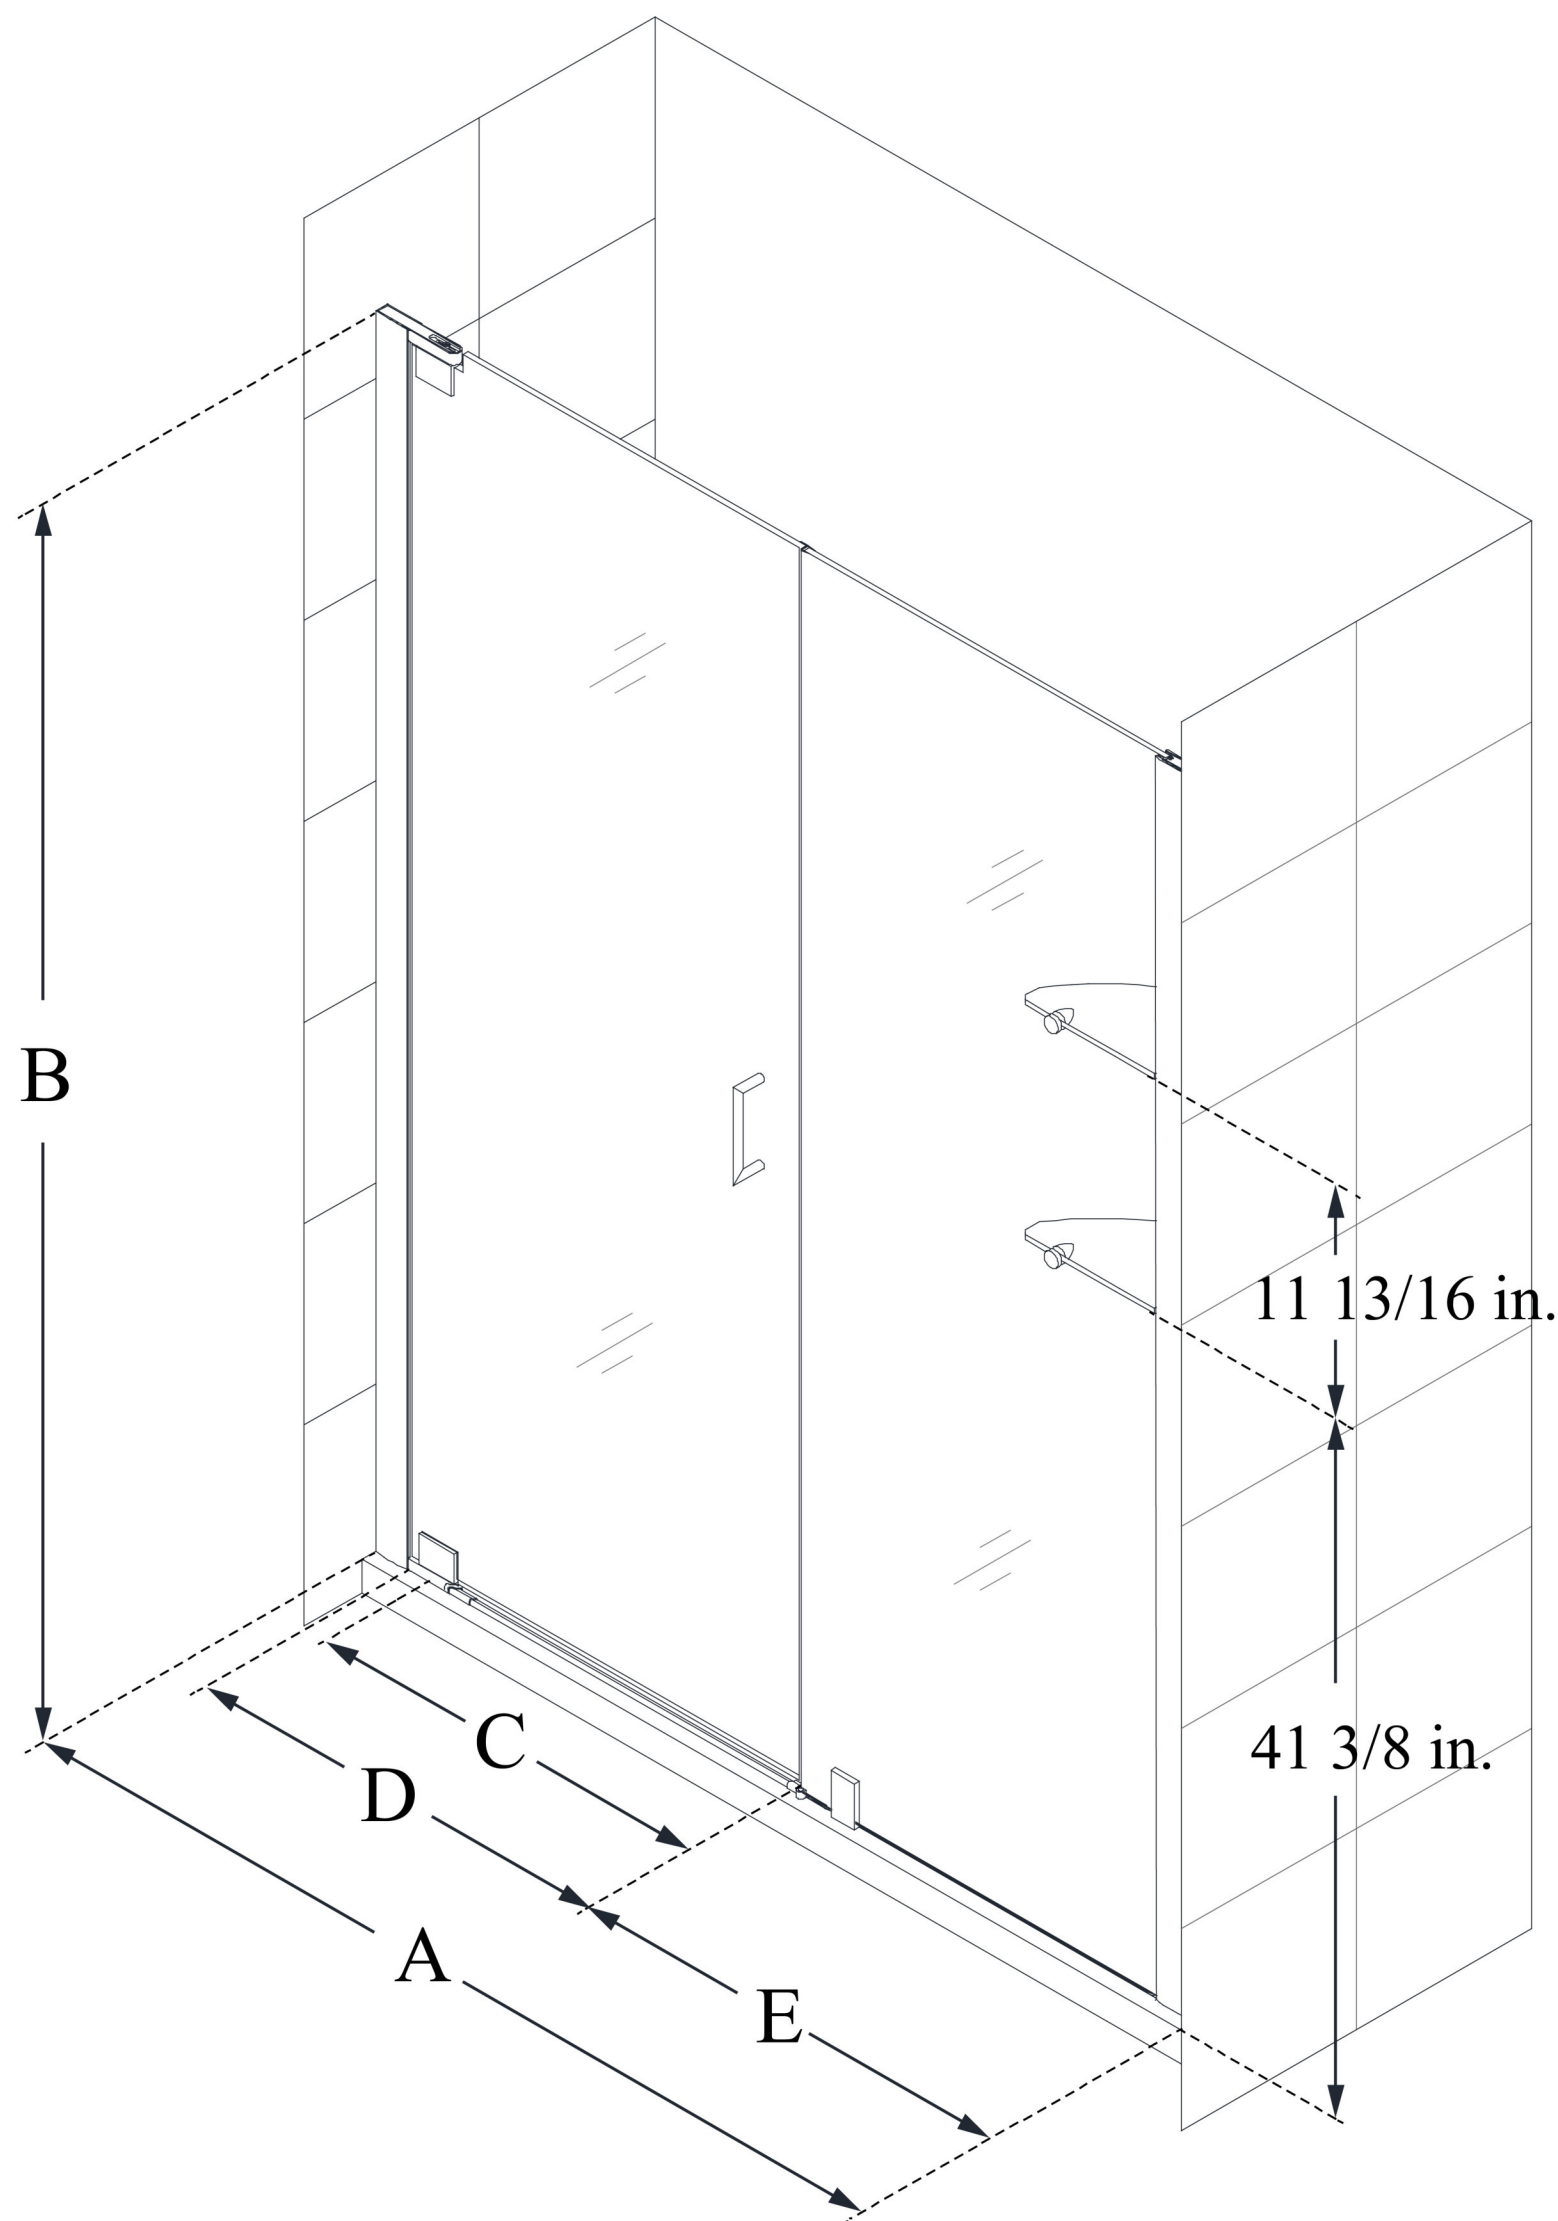

SHDR-4152720

ELEGANCE

DreamLine Elegance 52 3/4 - 54 3/4 in. W x 72 in. H Frameless Pivot Shower Door with Shelves

PIVOT DOOR

CONFIGURATION DIMENSIONS:

A: 52 3/4 - 54 3/4 in.

MODEL WIDTH

B: 72 in.

MODEL HEIGHT

C: 21 1/4 in.

ACCESS WIDTH

D: 24 1/4 in.

DOOR WIDTH

E: 26 in.

INLINE PANEL WIDTH

DreamLine reserves the right to update or modify the hardware or materials pictured without prior notice for the purpose of product improvement and customer satisfaction.