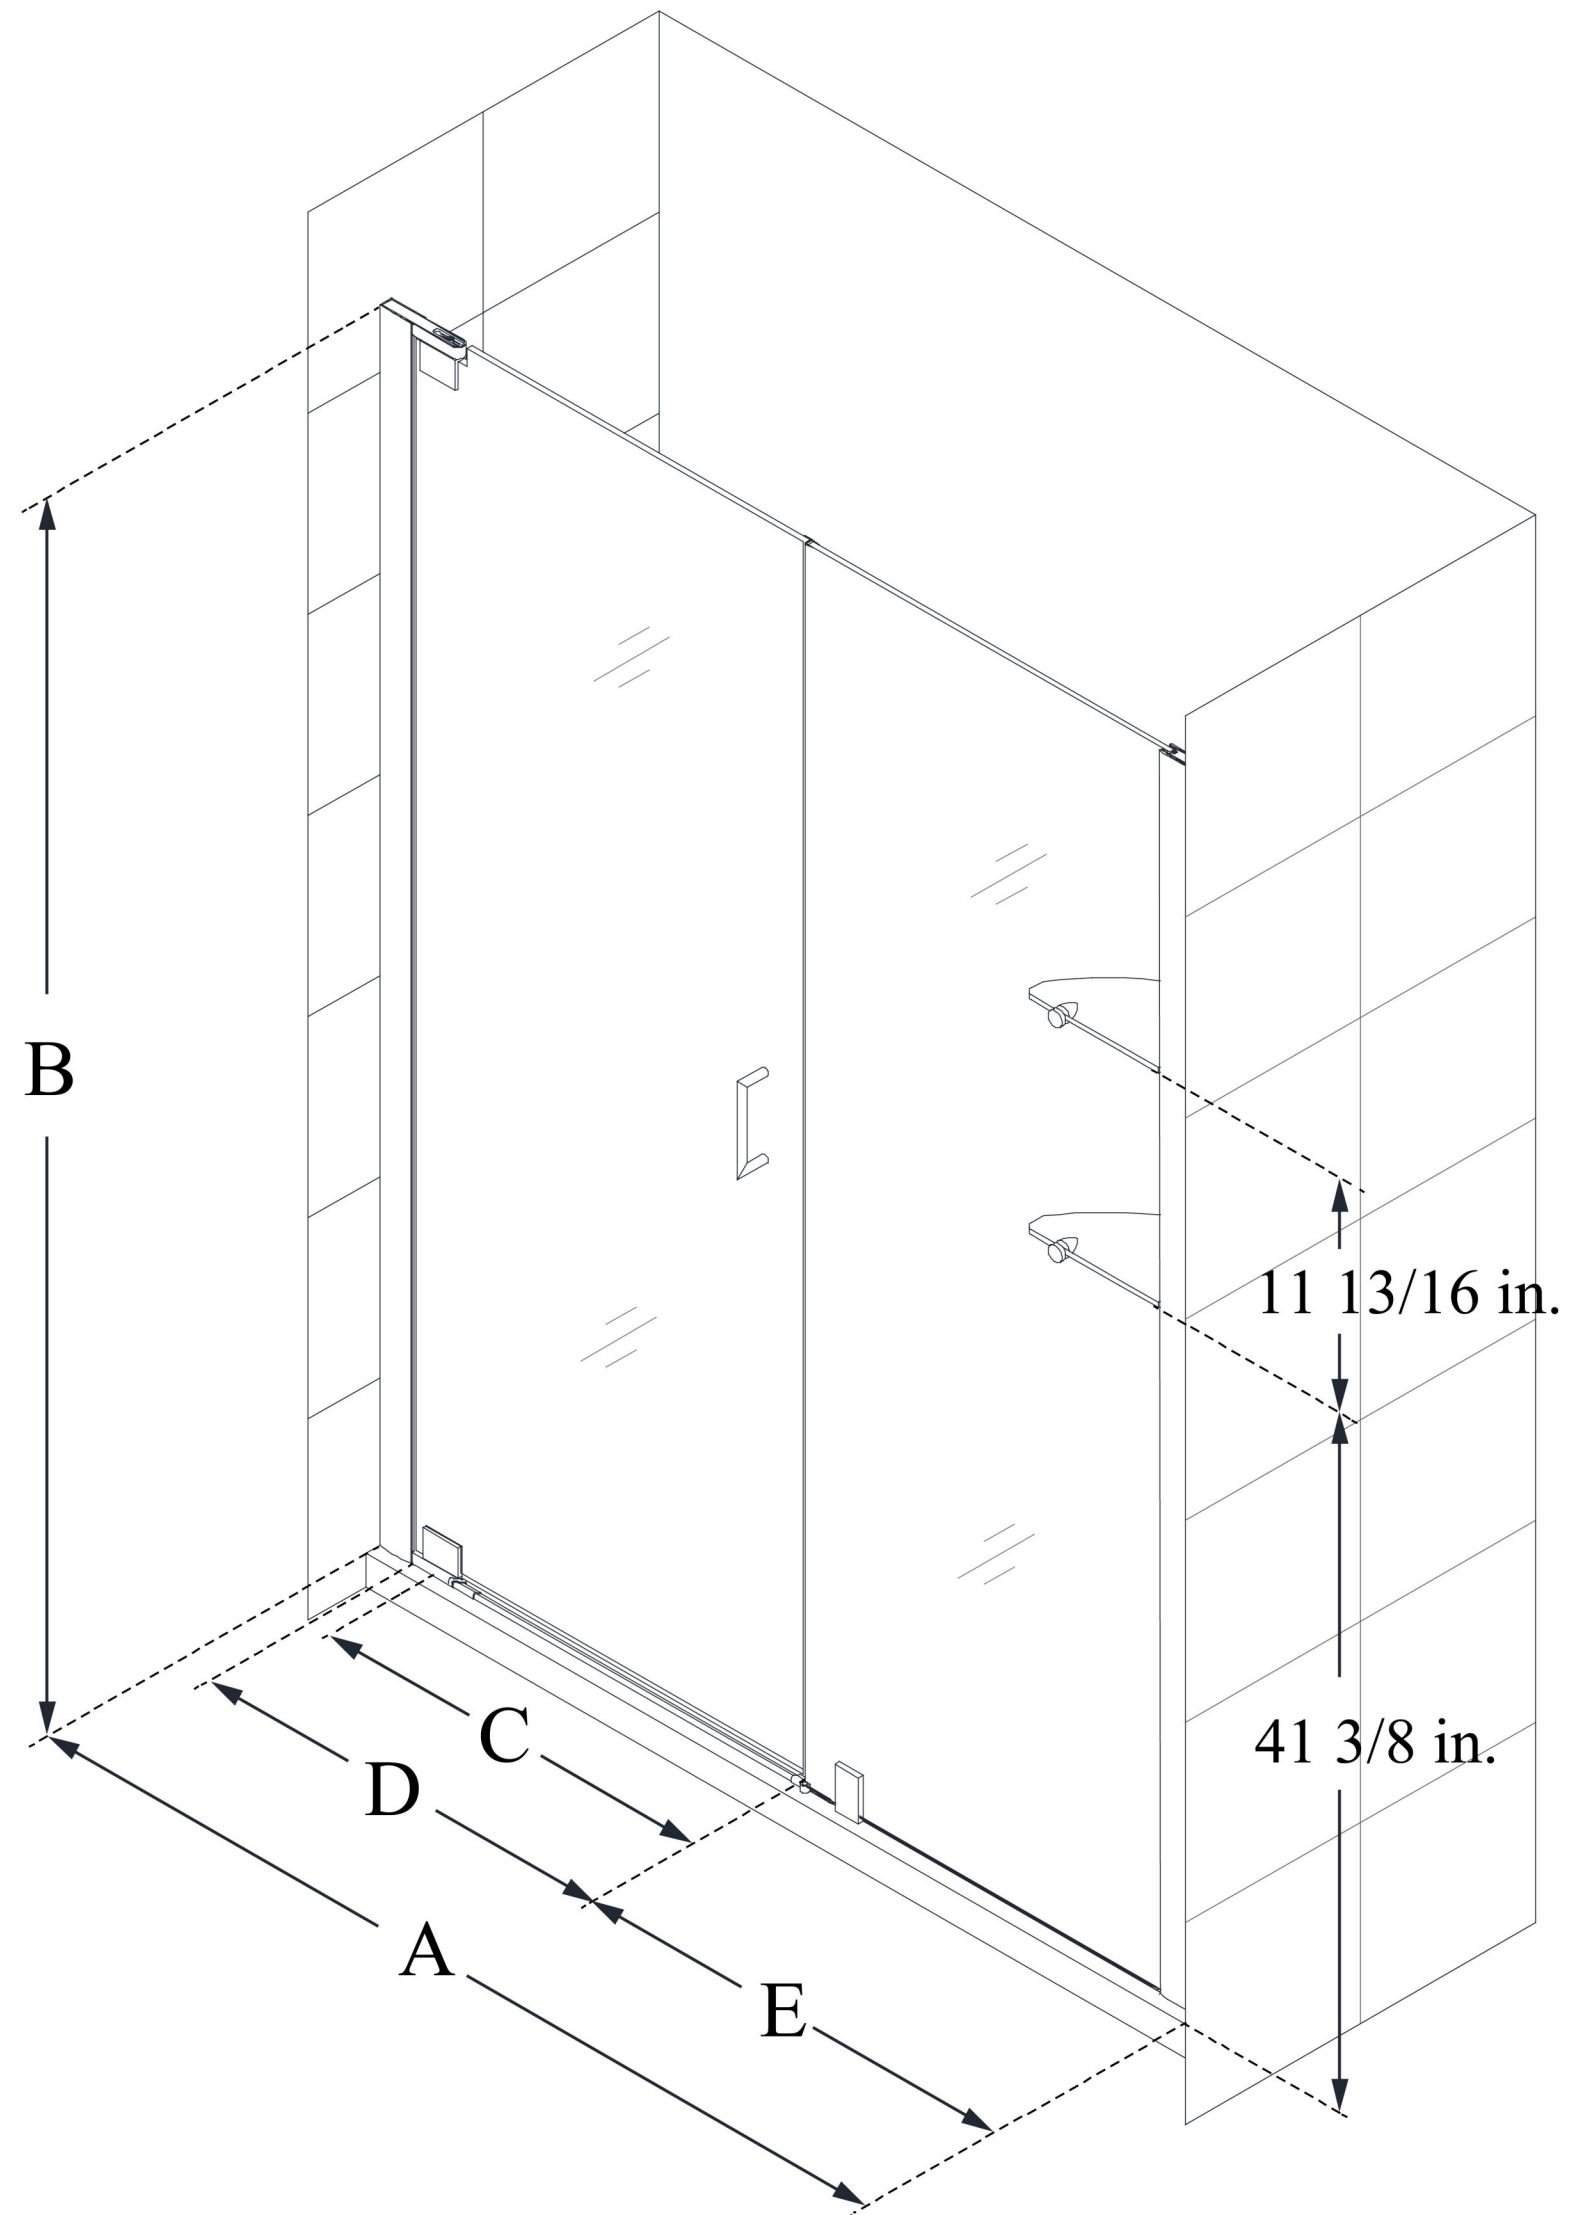

## ELEGANCE

DreamLine Elegance 51-53 in. W  
x 72 in. H Frameless Pivot Shower  
Door with Shelves

**PIVOT DOOR**

### CONFIGURATION DIMENSIONS:

**A: 51 - 53 in.**

MODEL WIDTH

**B: 72 in.**

MODEL HEIGHT

**C: 19 1/2 in.**

ACCESS WIDTH

**D: 22 1/2 in.**

DOOR WIDTH

**E: 26 in.**

INLINE PANEL WIDTH

DreamLine reserves the right to update or modify the hardware or materials pictured without prior notice for the purpose of product improvement and customer satisfaction.