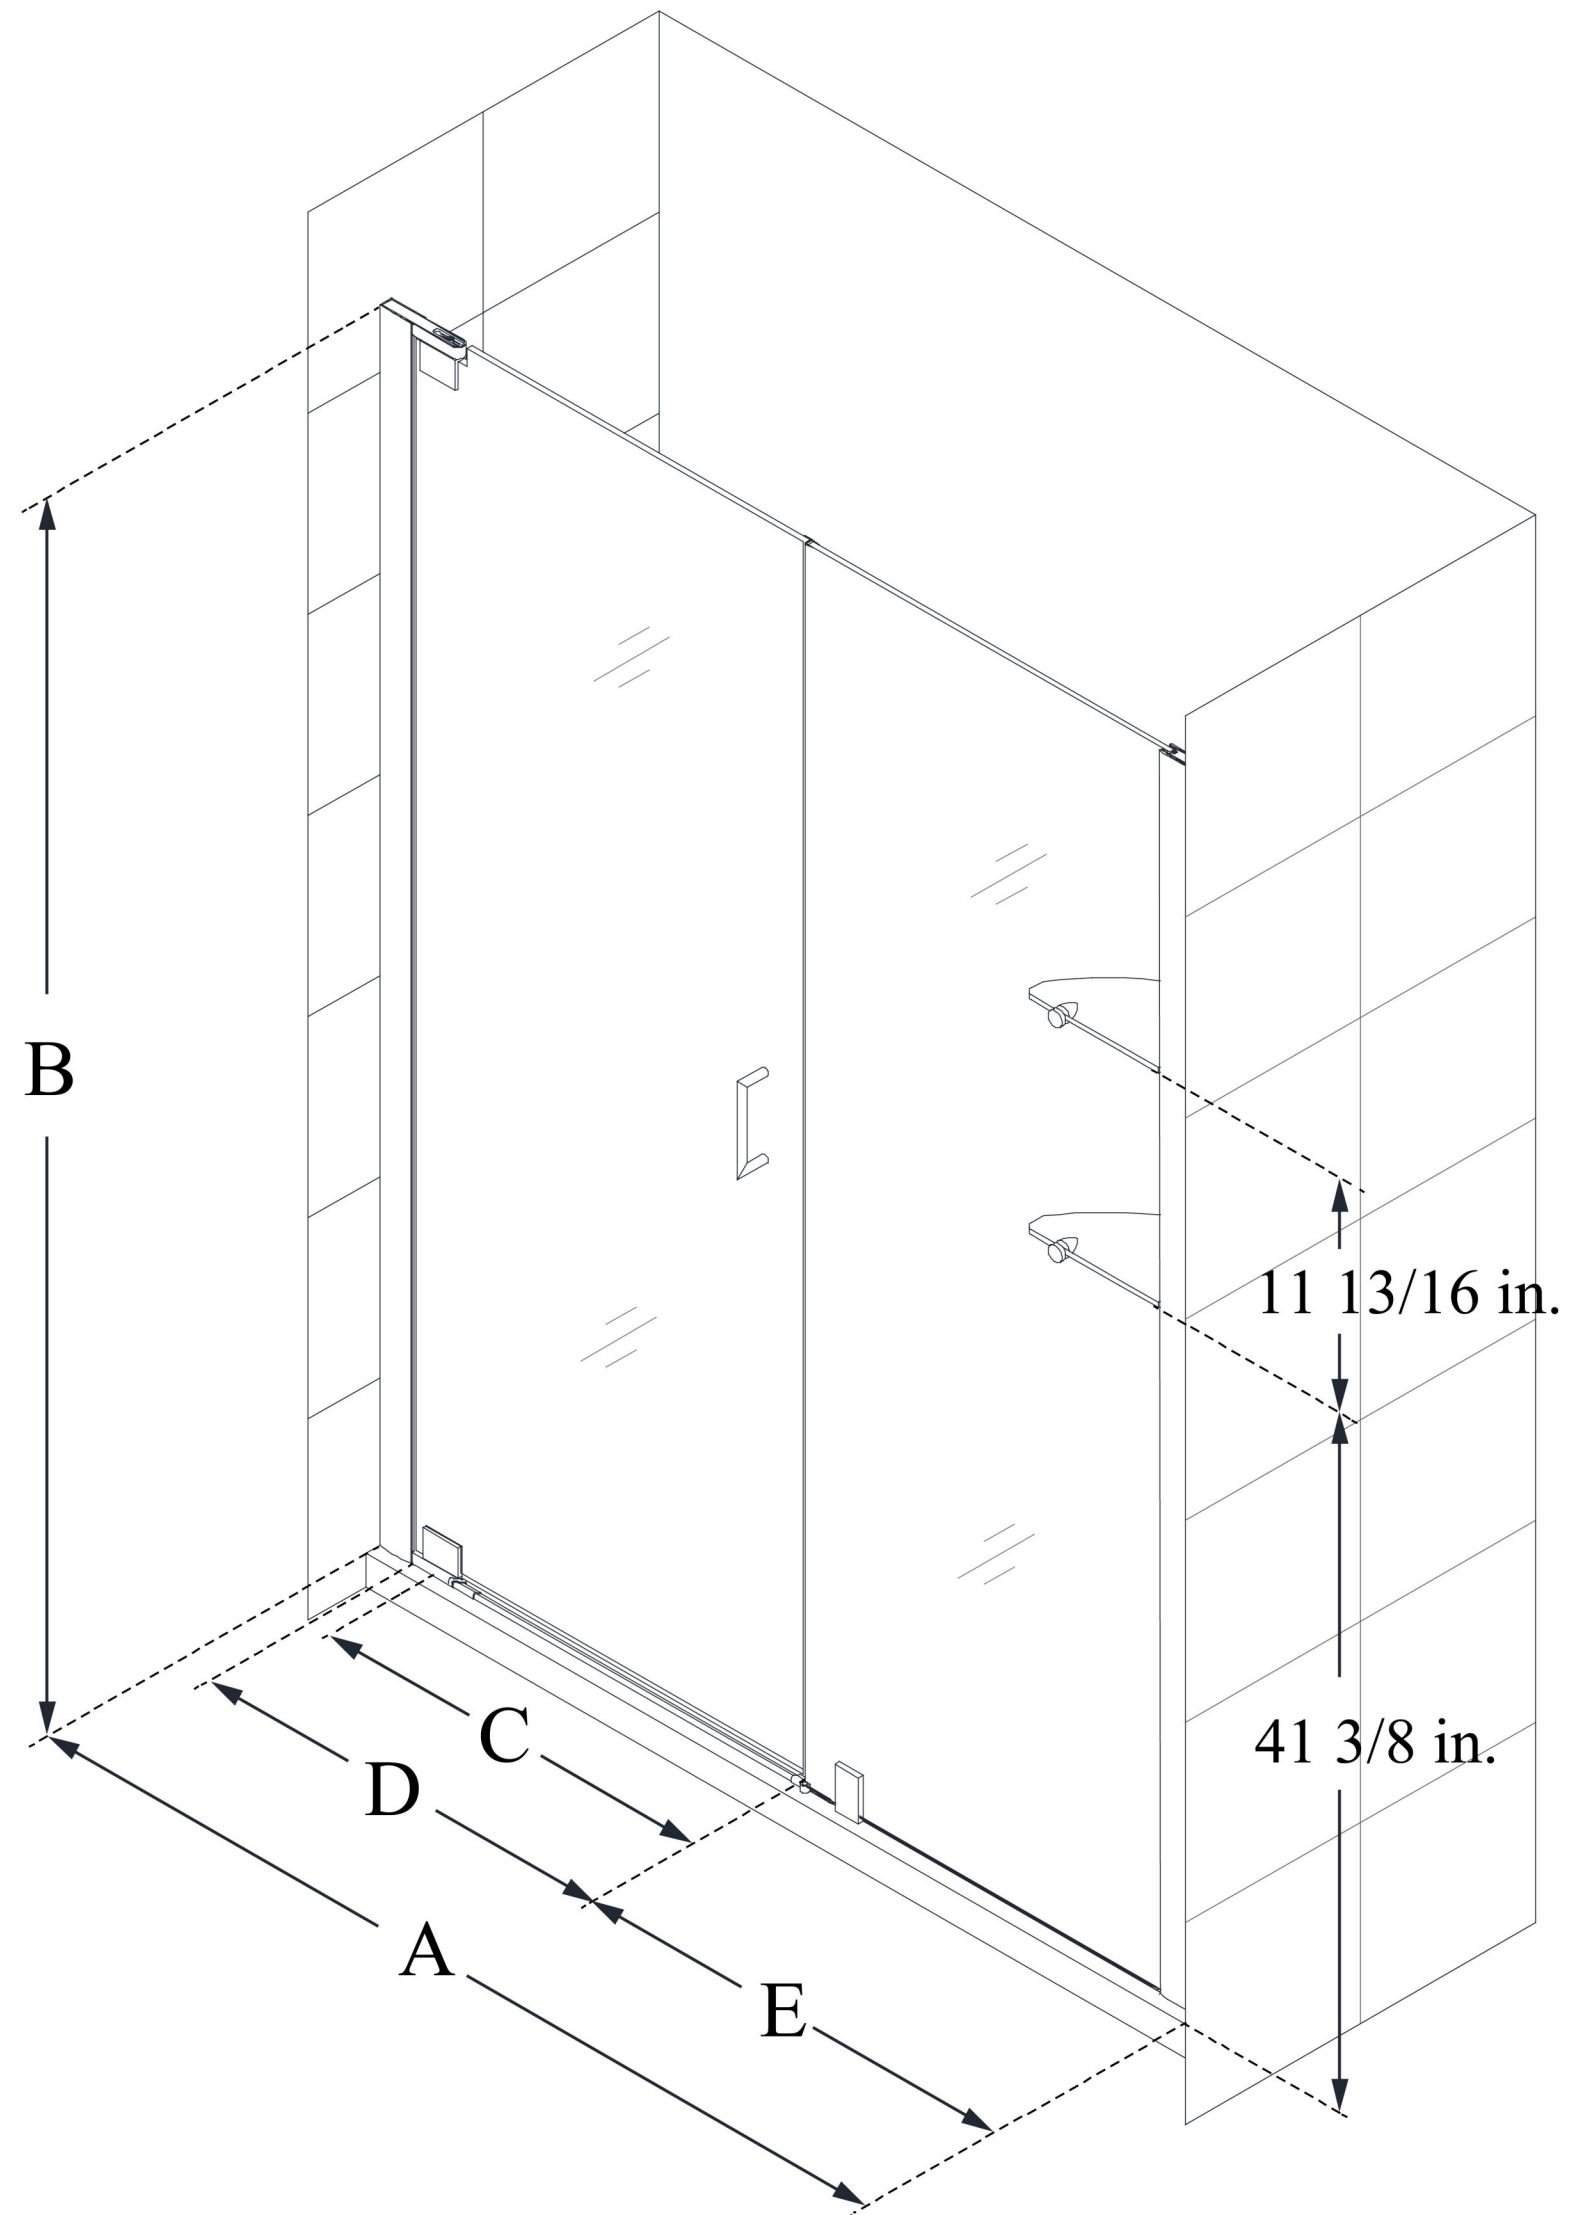

## **ELEGANCE**

DreamLine Elegance 49 1/4 - 51 1/4 in. W x 72 in. H Frameless Pivot Shower Door with Shelves

**PIVOT DOOR**

### **CONFIGURATION DIMENSIONS:**

**A: 49 1/4 - 51 1/4 in.**

MODEL WIDTH

**B: 72 in.**

MODEL HEIGHT

**C: 17 3/4 in.**

ACCESS WIDTH

**D: 20 3/4 in.**

DOOR WIDTH

**E: 26 in.**

INLINE PANEL WIDTH

DreamLine reserves the right to update or modify the hardware or materials pictured without prior notice for the purpose of product improvement and customer satisfaction.