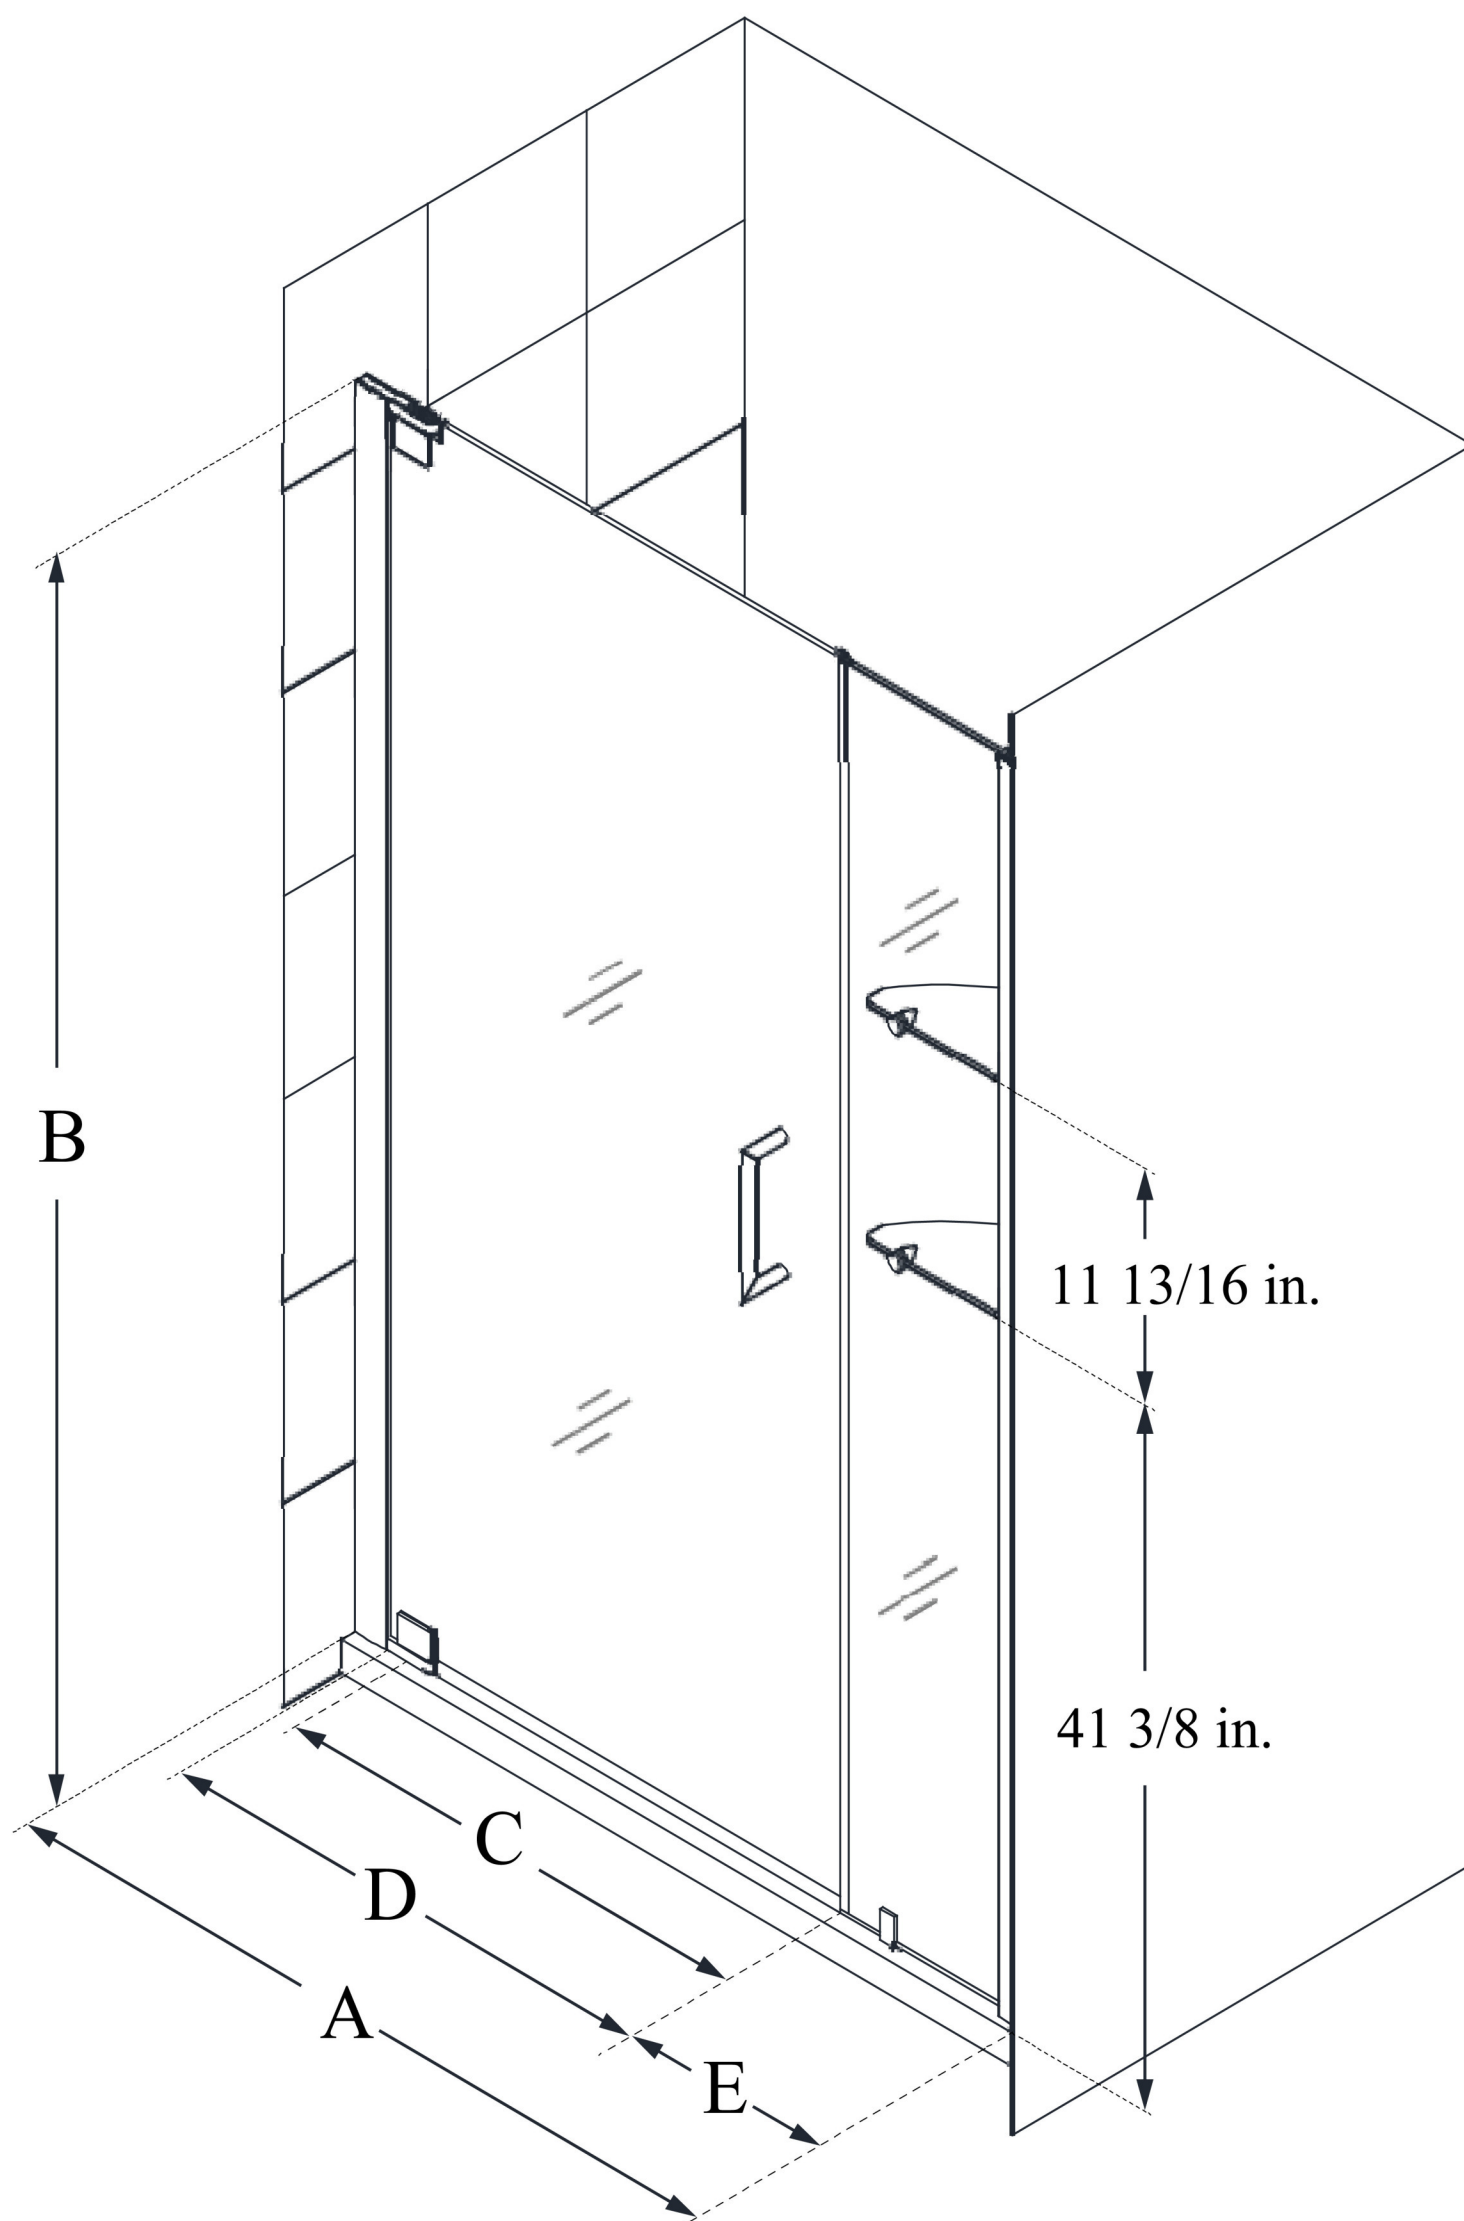

## ELEGANCE

DreamLine Elegance 47 3/4 - 49 3/4 in. W x 72 in. H Frameless Pivot Shower Door with Shelves

**PIVOT DOOR**

### CONFIGURATION DIMENSIONS:

**A: 47 3/4 - 49 3/4 in.**

MODEL WIDTH

**B: 72 in.**

MODEL HEIGHT

**C: 28 1/4 in.**

ACCESS WIDTH

**D: 31 1/4 in.**

DOOR WIDTH

**E: 14 in.**

INLINE PANEL WIDTH

DreamLine reserves the right to update or modify the hardware or materials pictured without prior notice for the purpose of product improvement and customer satisfaction.