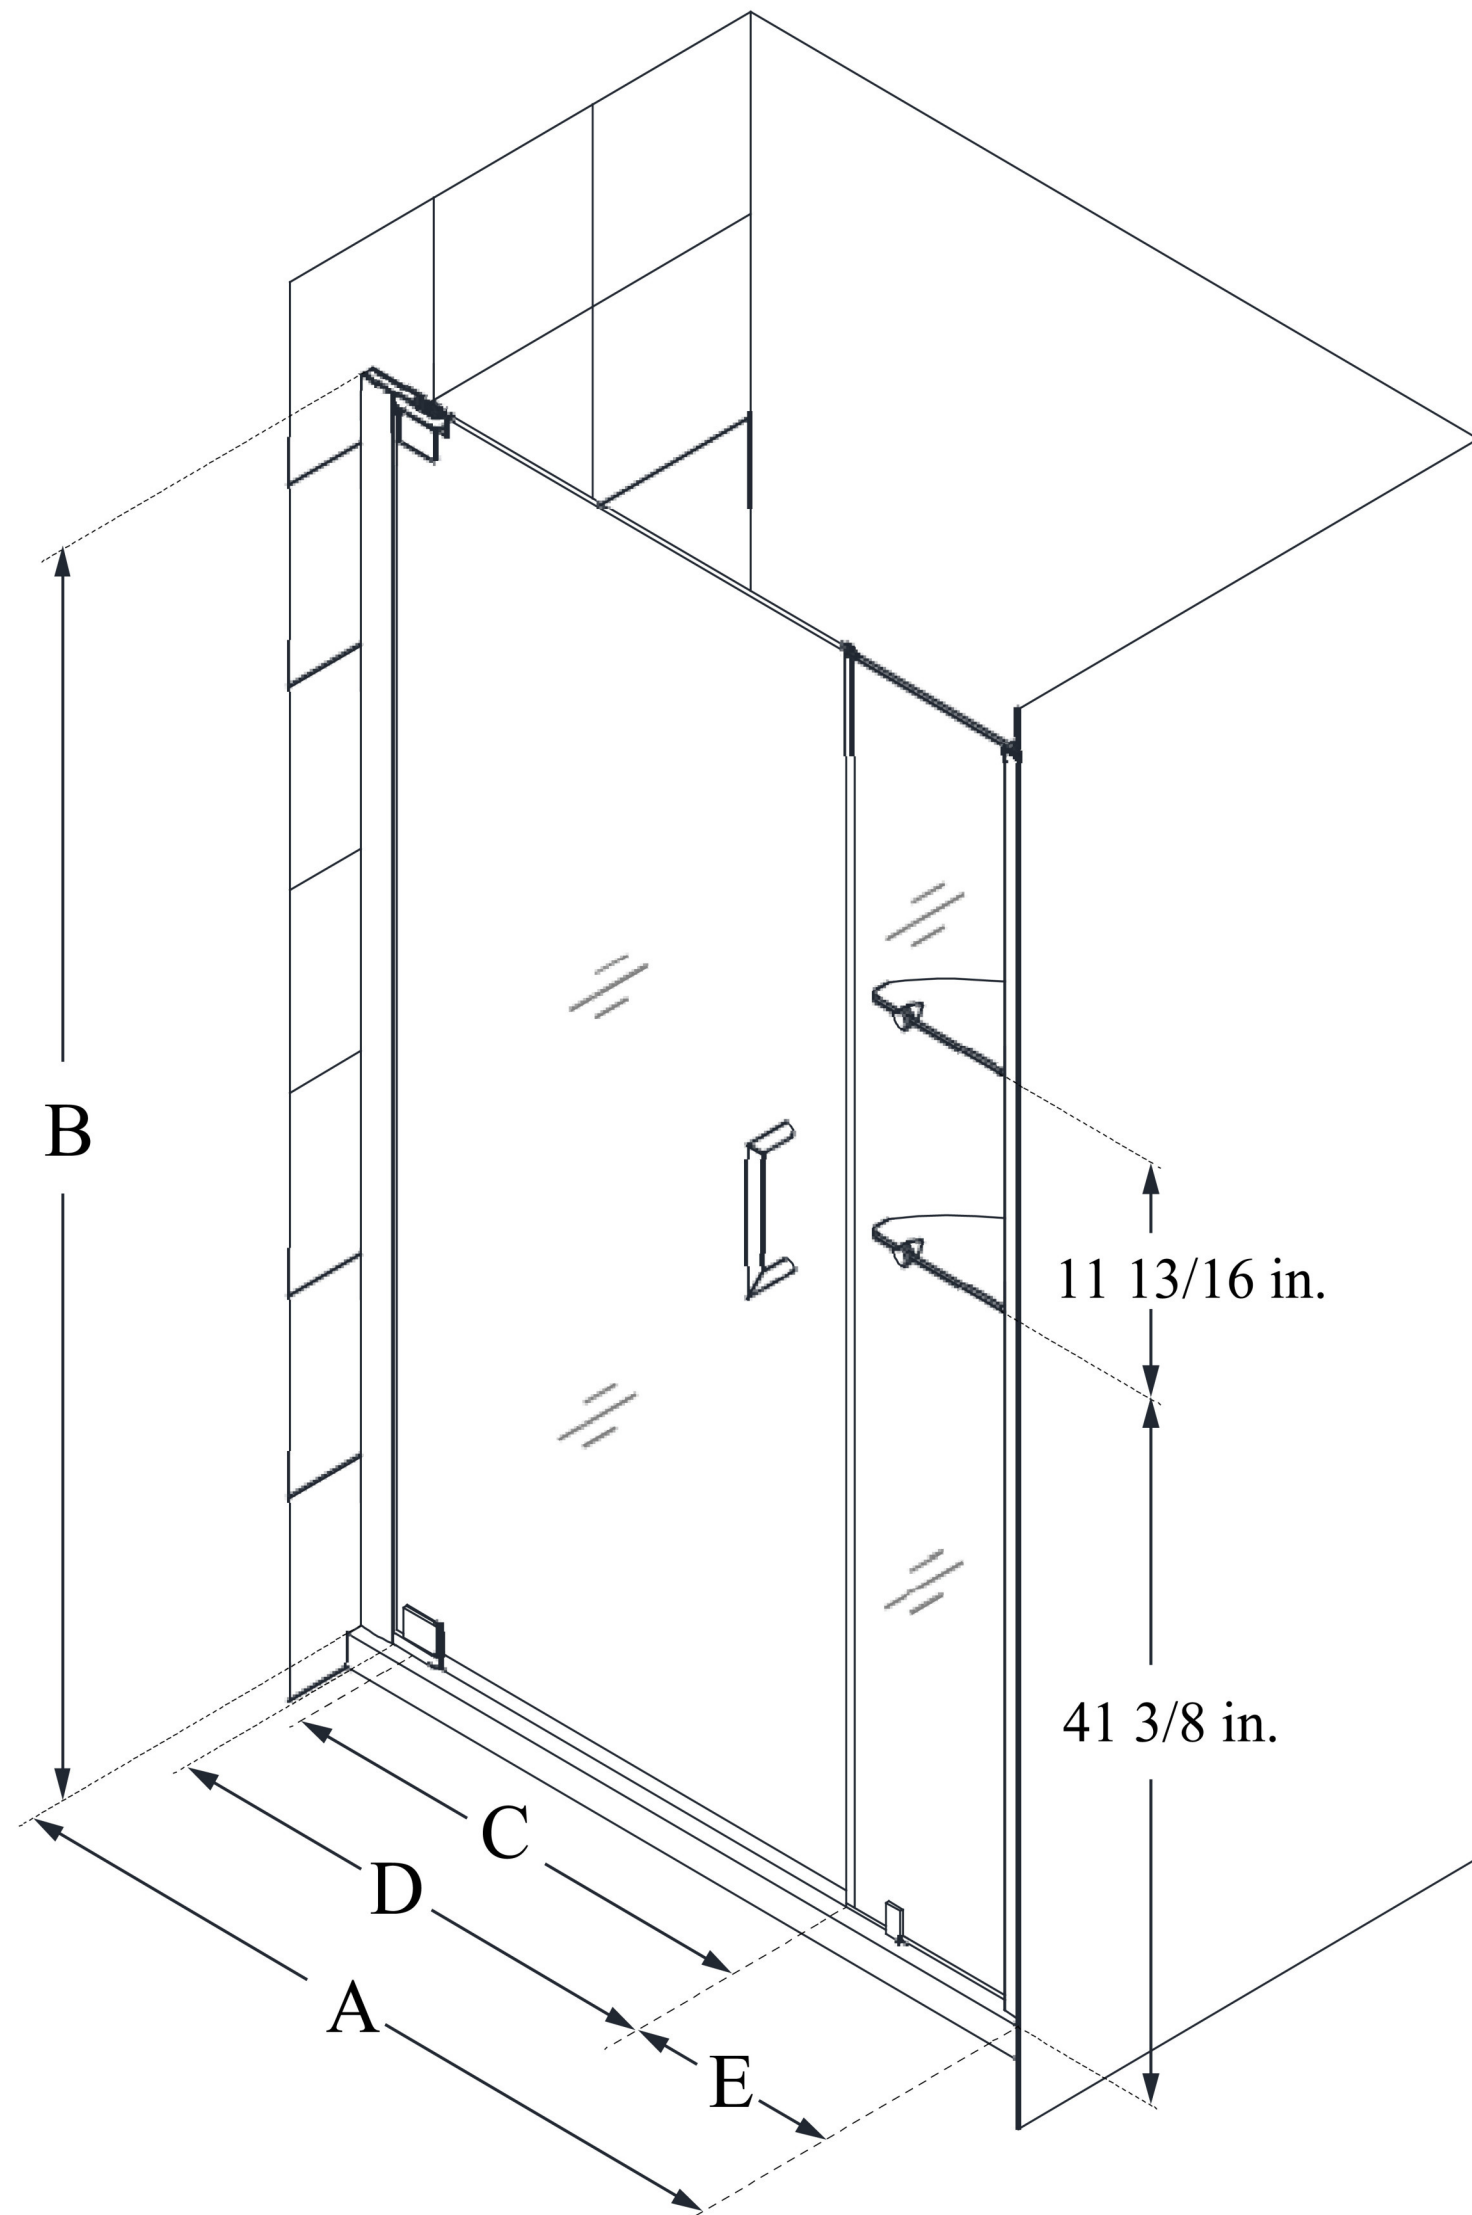

SHDR-4146720

ELEGANCE

DreamLine Elegance 46-48 in. W
x 72 in. H Frameless Pivot Shower
Door with Shelves

PIVOT DOOR

**CONFIGURATION
DIMENSIONS:**

A: 46 - 48 in.

MODEL WIDTH

B: 72 in.

MODEL HEIGHT

C: 26 1/2 in.

ACCESS WIDTH

D: 29 1/2 in.

DOOR WIDTH

E: 14 in.

INLINE PANEL WIDTH

DreamLine reserves the right to update or modify the hardware or materials pictured without prior notice for the purpose of product improvement and customer satisfaction.