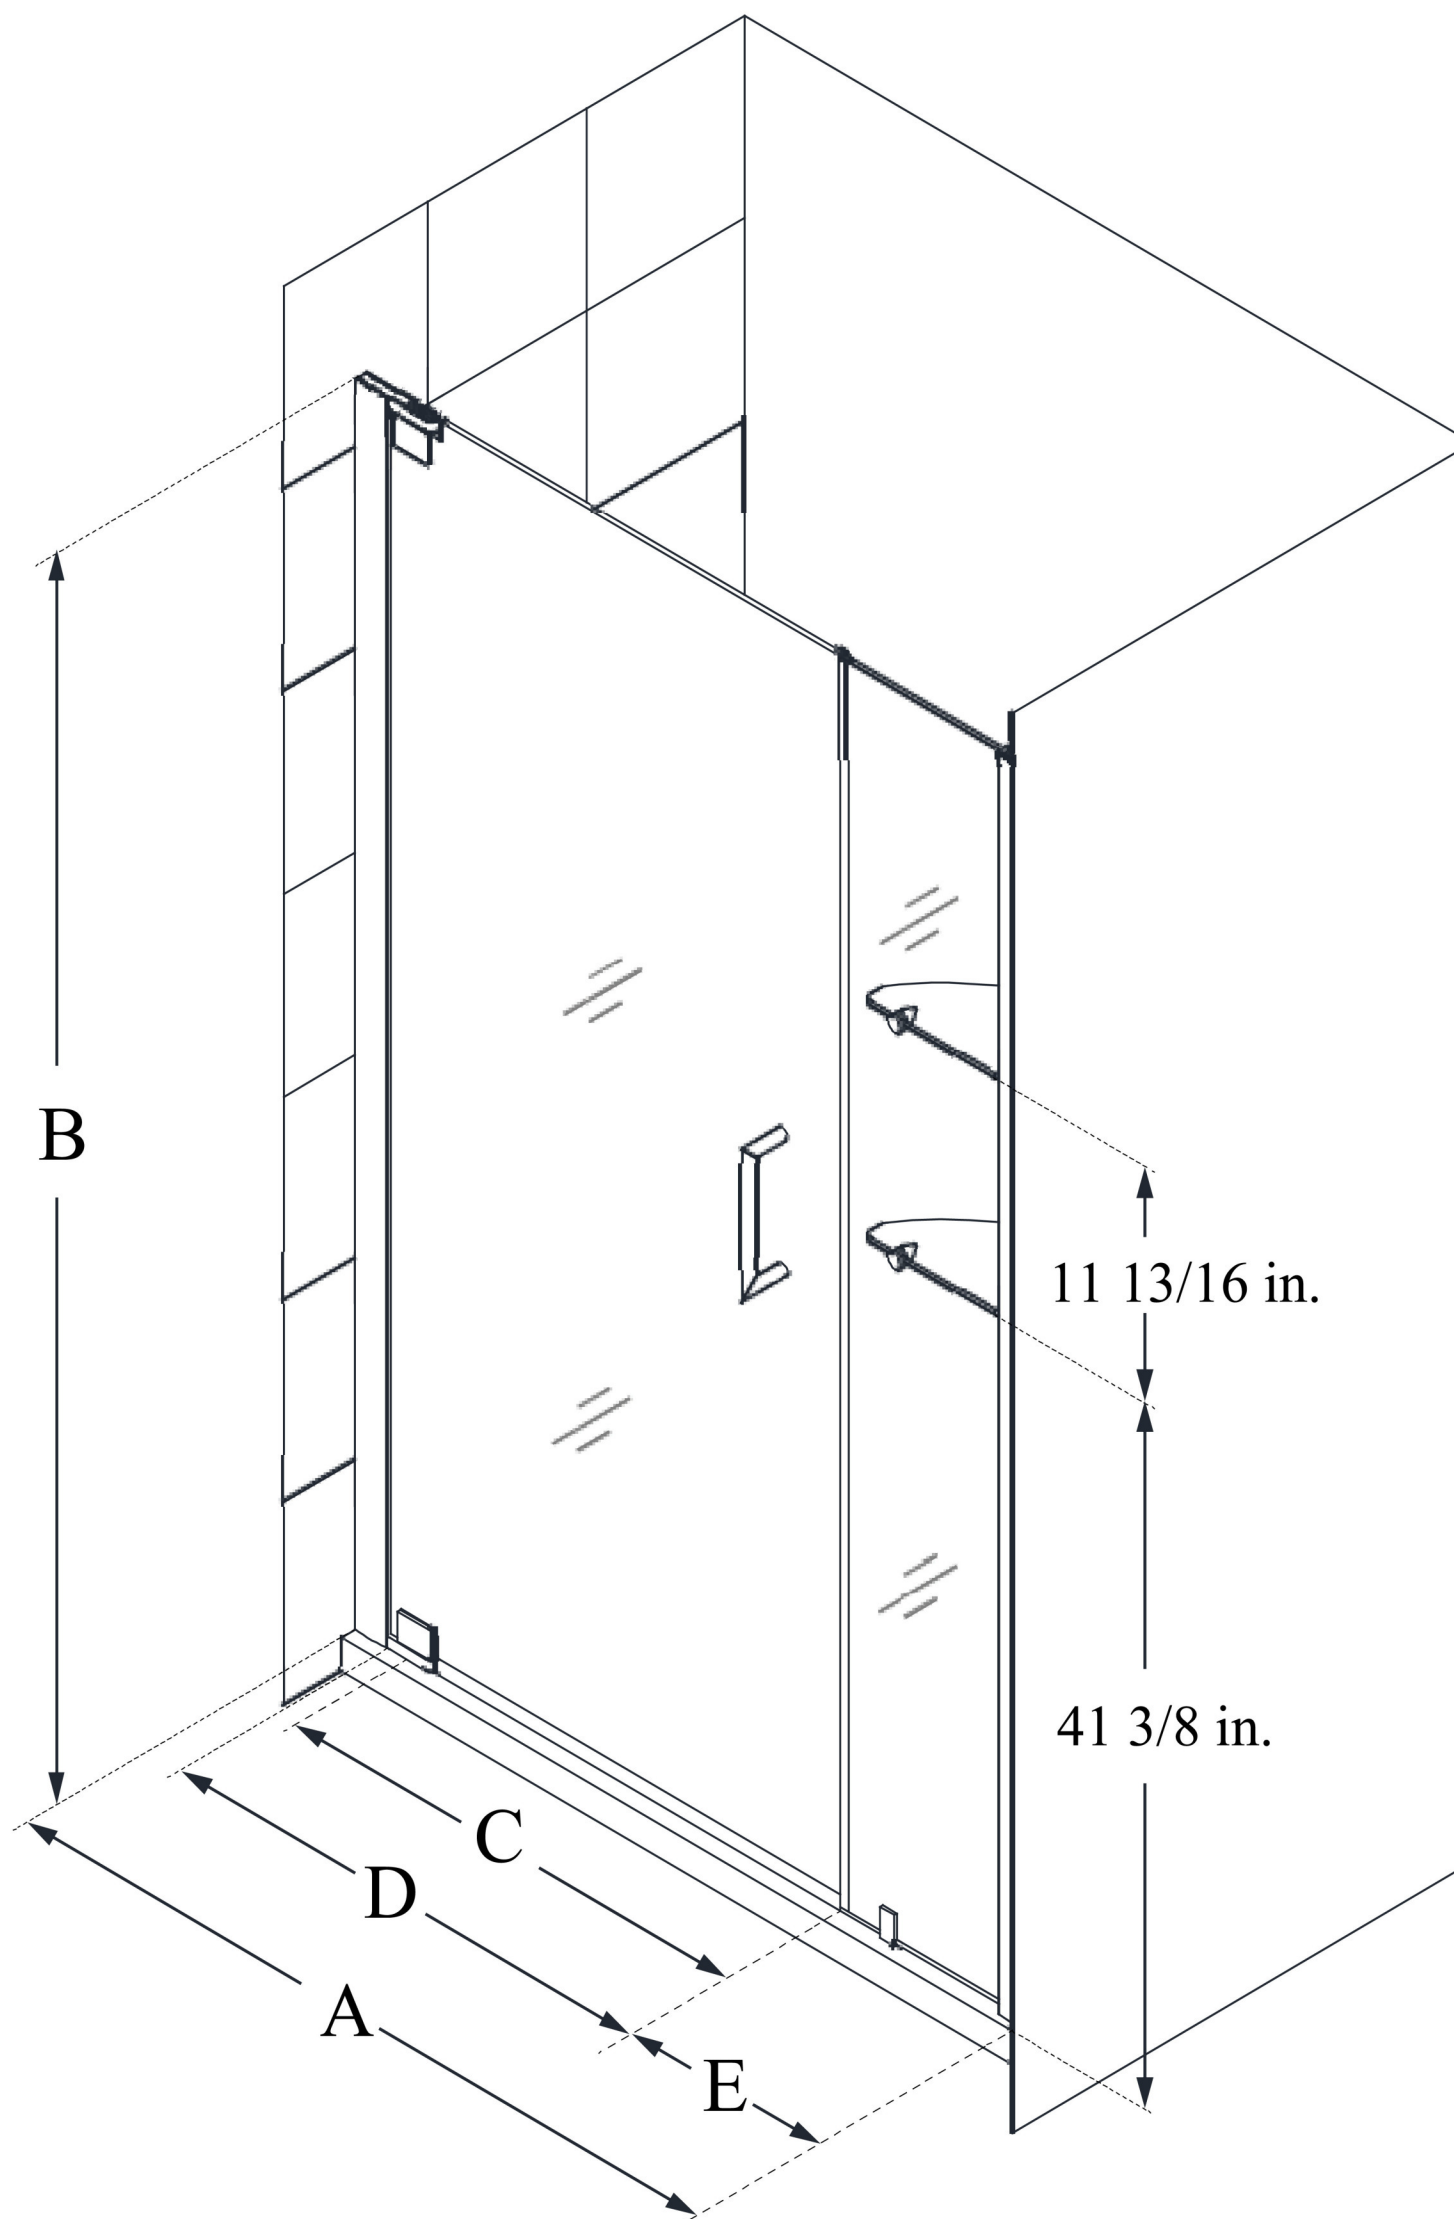

SHDR-4144720

ELEGANCE

DreamLine Elegance 44 1/4 - 46 1/4 in. W x 72 in. H Frameless Pivot Shower Door with Shelves

PIVOT DOOR

**CONFIGURATION
DIMENSIONS:**

A: 44 1/4 - 46 1/4 in.

MODEL WIDTH

B: 72 in.

MODEL HEIGHT

C: 24 3/4 in.

ACCESS WIDTH

D: 27 3/4 in.

DOOR WIDTH

E: 14 in.

INLINE PANEL WIDTH

DreamLine reserves the right to update or modify the hardware or materials pictured without prior notice for the purpose of product improvement and customer satisfaction.