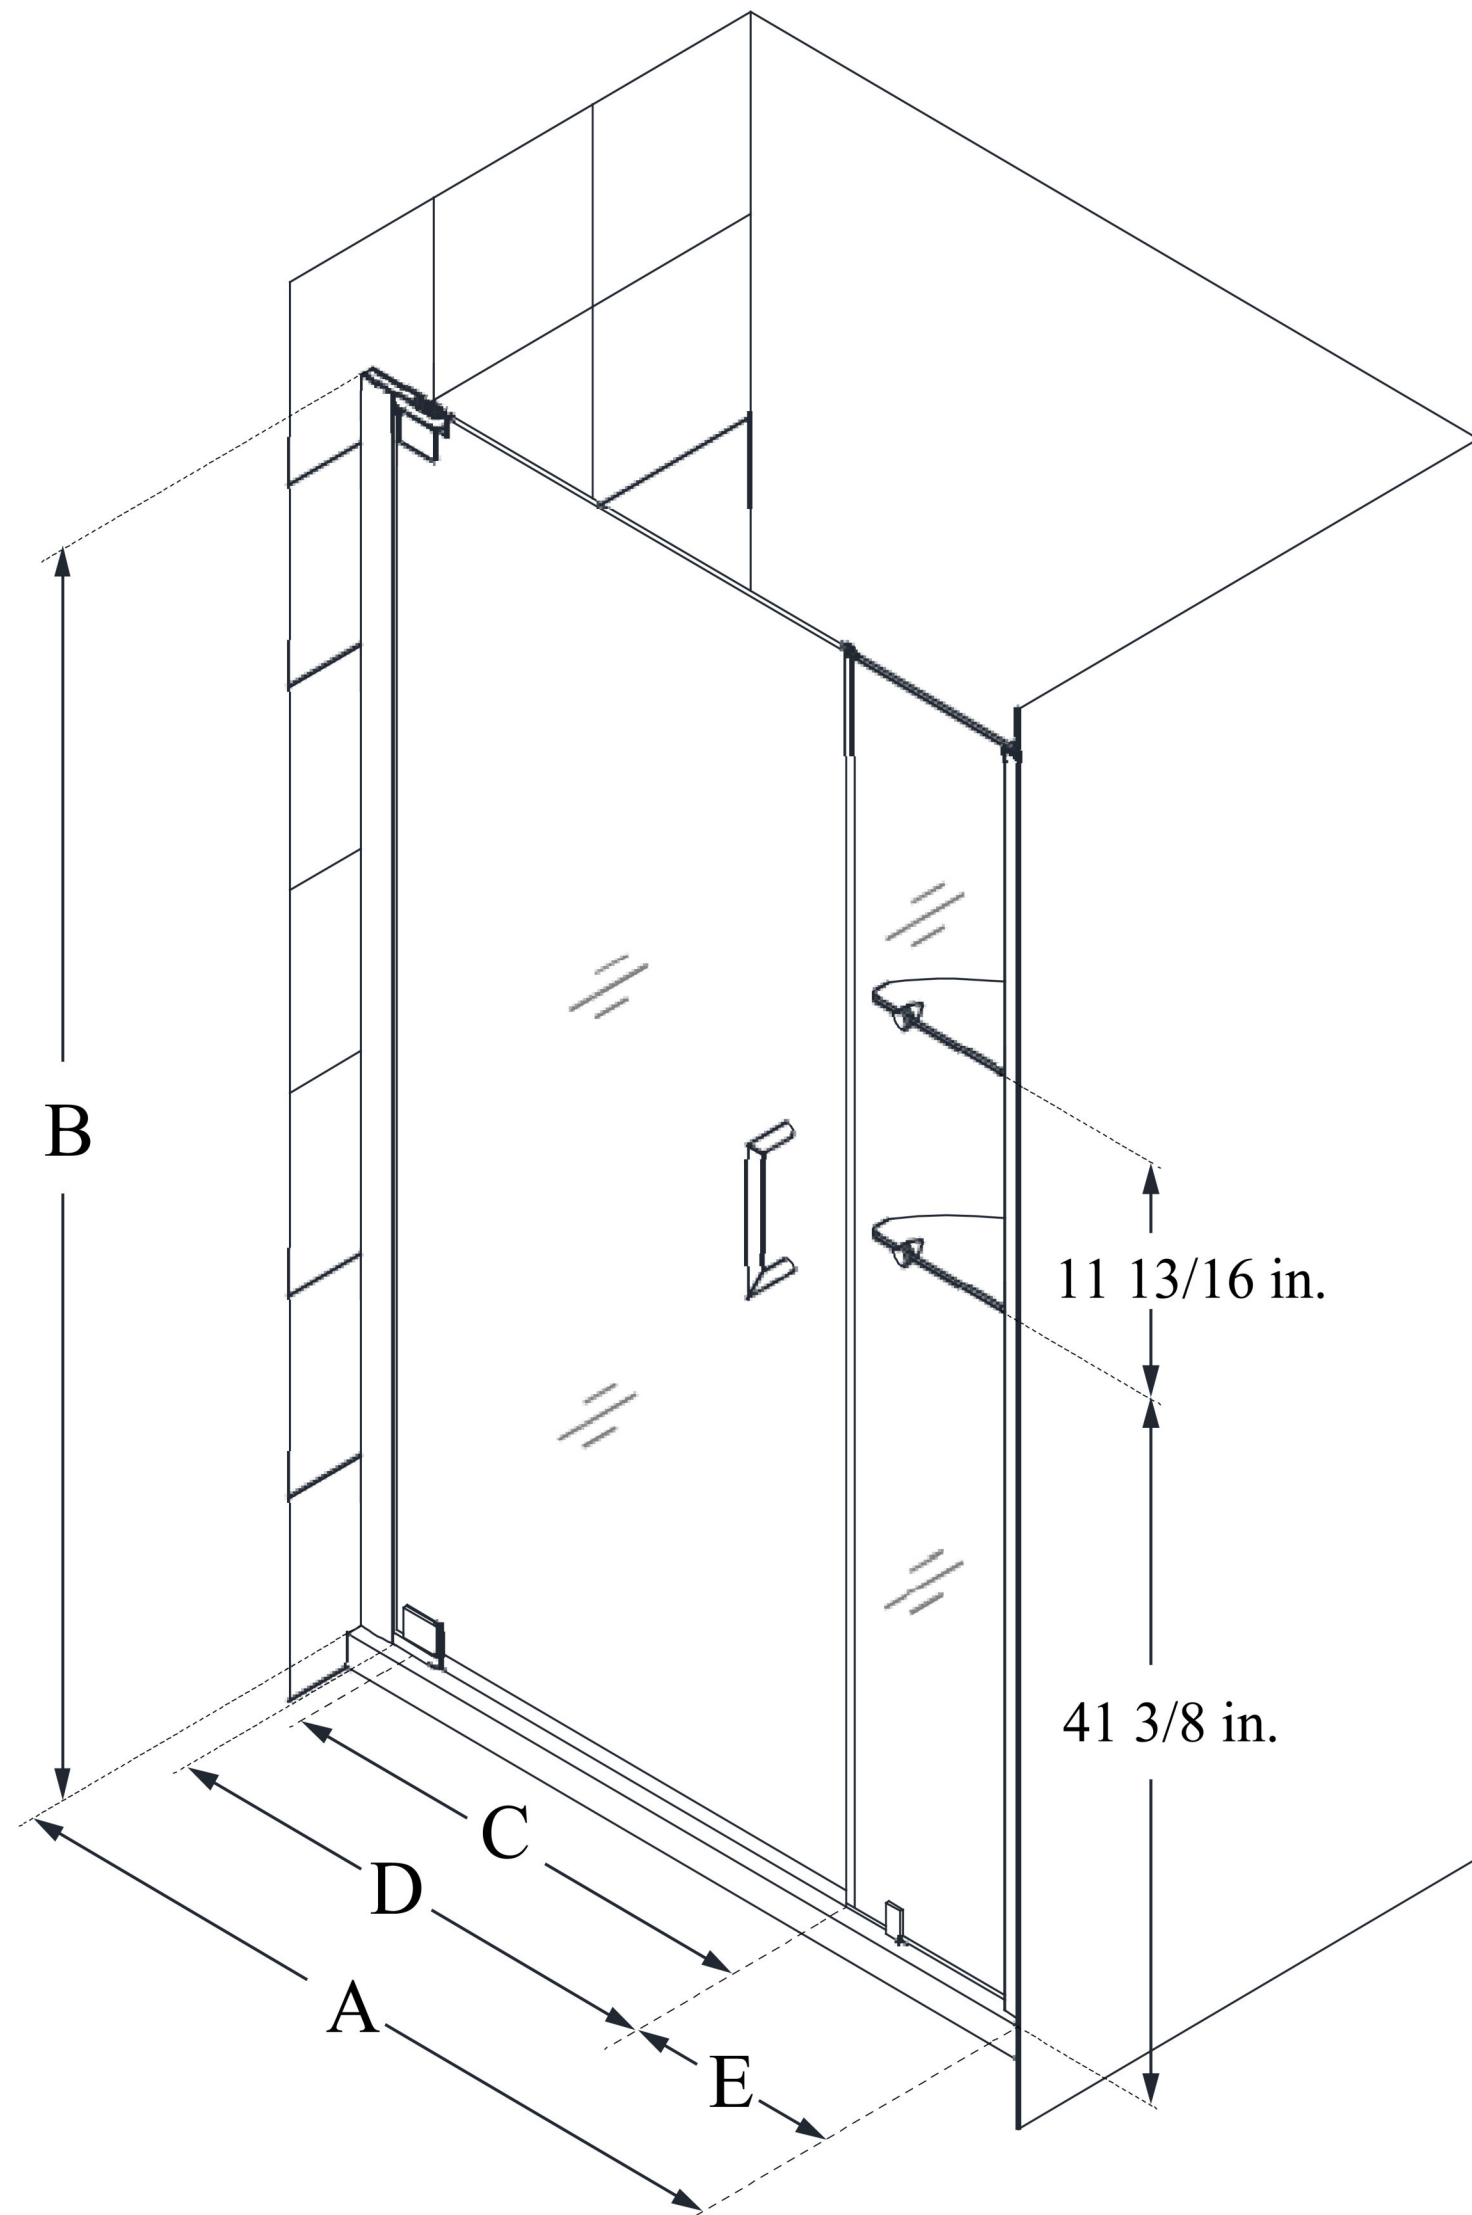

**SHDR-4142720**

**ELEGANCE**

DreamLine Elegance 42 1/2 - 44 1/2 in. W x 72 in. H Frameless Pivot Shower Door with Shelves

**PIVOT DOOR**

**CONFIGURATION  
DIMENSIONS:**

**A: 42 1/2 - 44 1/2 in.**

MODEL WIDTH

**B: 72 in.**

MODEL HEIGHT

**C: 23 in.**

ACCESS WIDTH

**D: 26 in.**

DOOR WIDTH

**E: 14 in.**

INLINE PANEL WIDTH