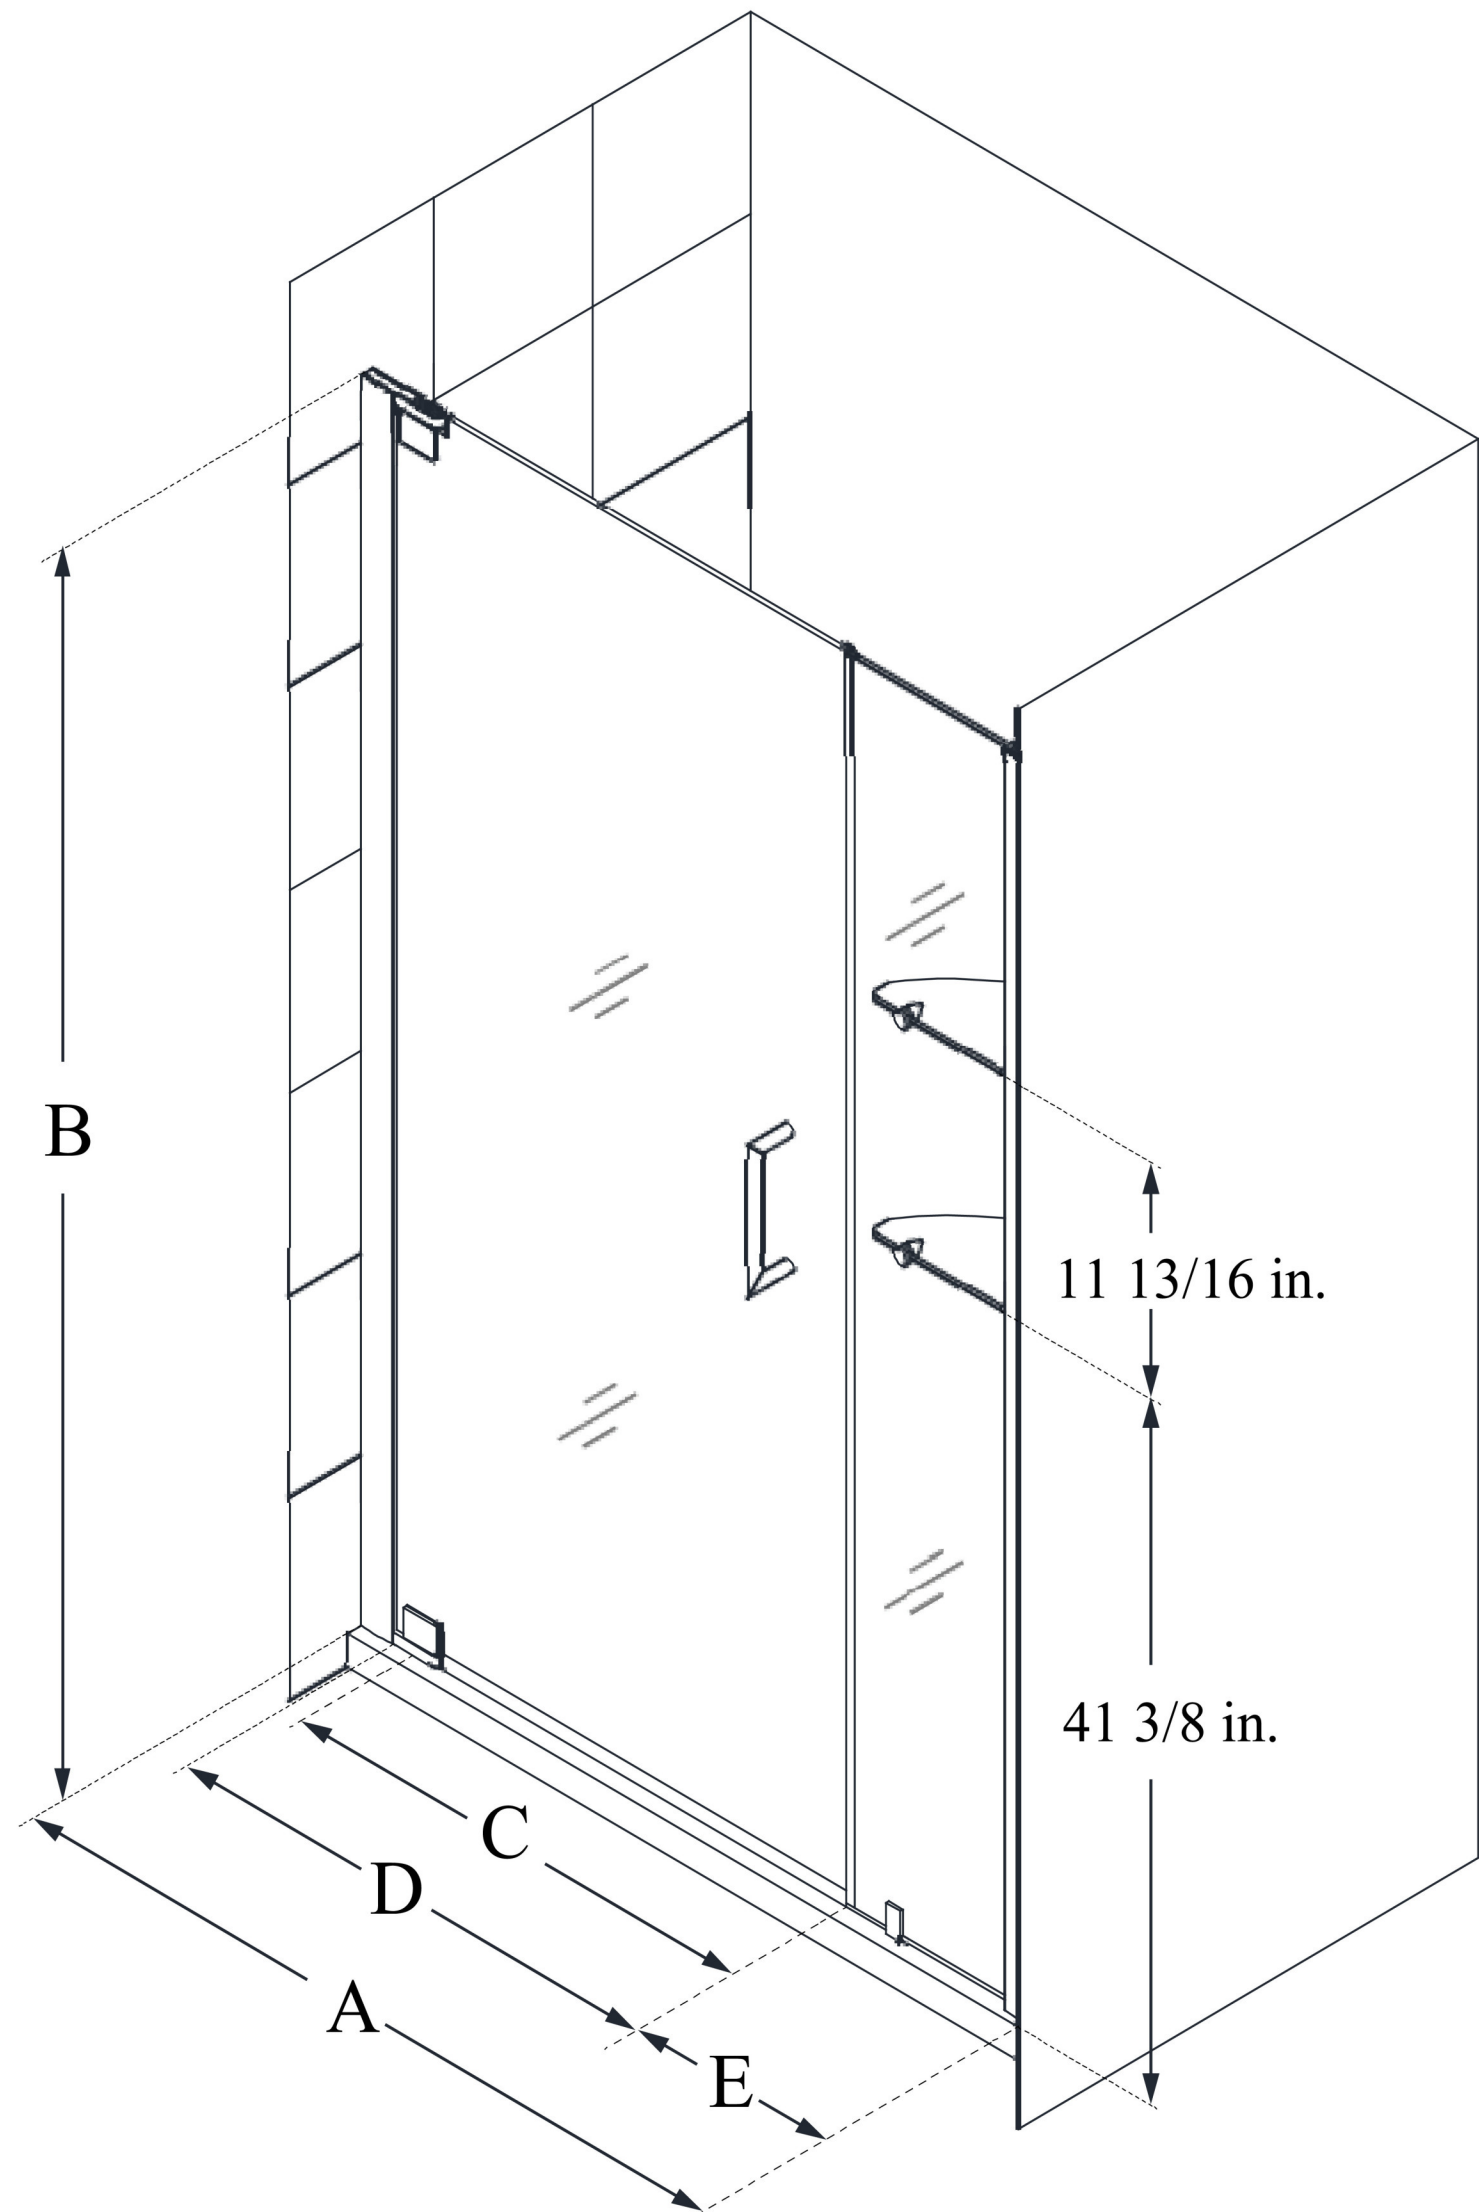

SHDR-4140720

ELEGANCE

DreamLine Elegance 40 3/4 - 42 3/4 in. W x 72 in. H Frameless Pivot Shower Door with Shelves

PIVOT DOOR

CONFIGURATION DIMENSIONS:

A: 40 3/4 - 42 3/4 in.

MODEL WIDTH

B: 72 in.

MODEL HEIGHT

C: 21 1/4 in.

ACCESS WIDTH

D: 24 1/4 in.

DOOR WIDTH

E: 14 in.

INLINE PANEL WIDTH

DreamLine reserves the right to update or modify the hardware or materials pictured without prior notice for the purpose of product improvement and customer satisfaction.