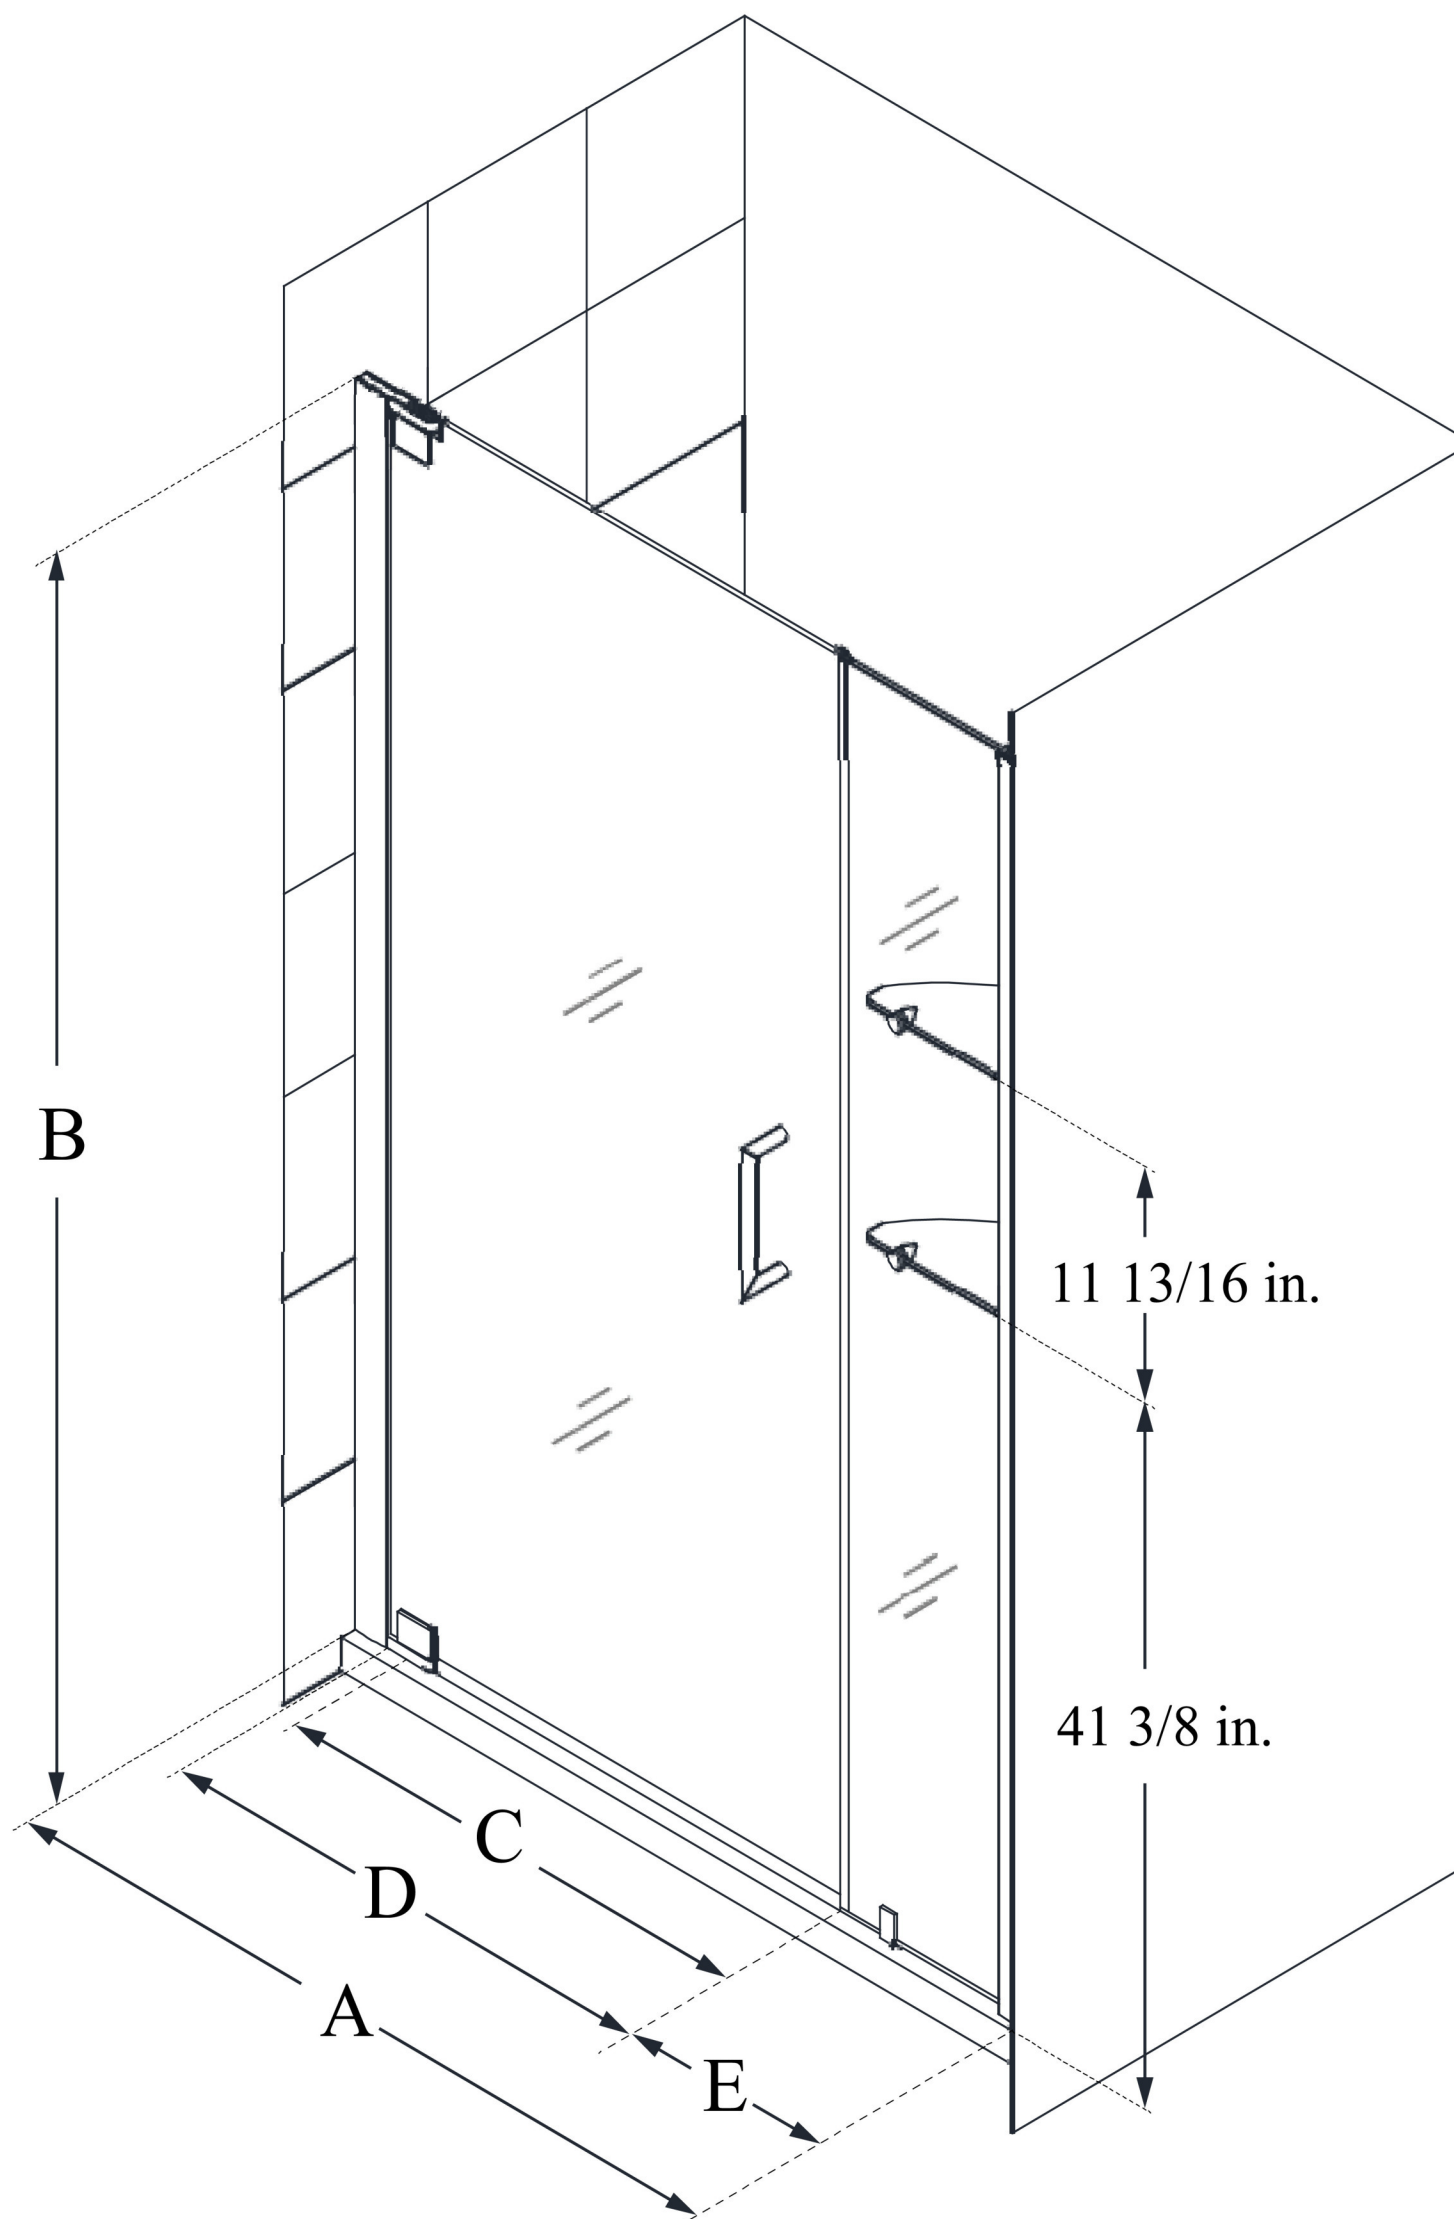

SHDR-4139720

ELEGANCE

DreamLine Elegance 39-41 in. W
x 72 in. H Frameless Pivot Shower
Door with Shelves

PIVOT DOOR

**CONFIGURATION
DIMENSIONS:**

A: 39 - 41 in.

MODEL WIDTH

B: 72 in.

MODEL HEIGHT

C: 19 1/2 in.

ACCESS WIDTH

D: 22 1/2 in.

DOOR WIDTH

E: 14 in.

INLINE PANEL WIDTH

DreamLine reserves the right to update or modify the hardware or materials pictured without prior notice for the purpose of product improvement and customer satisfaction.