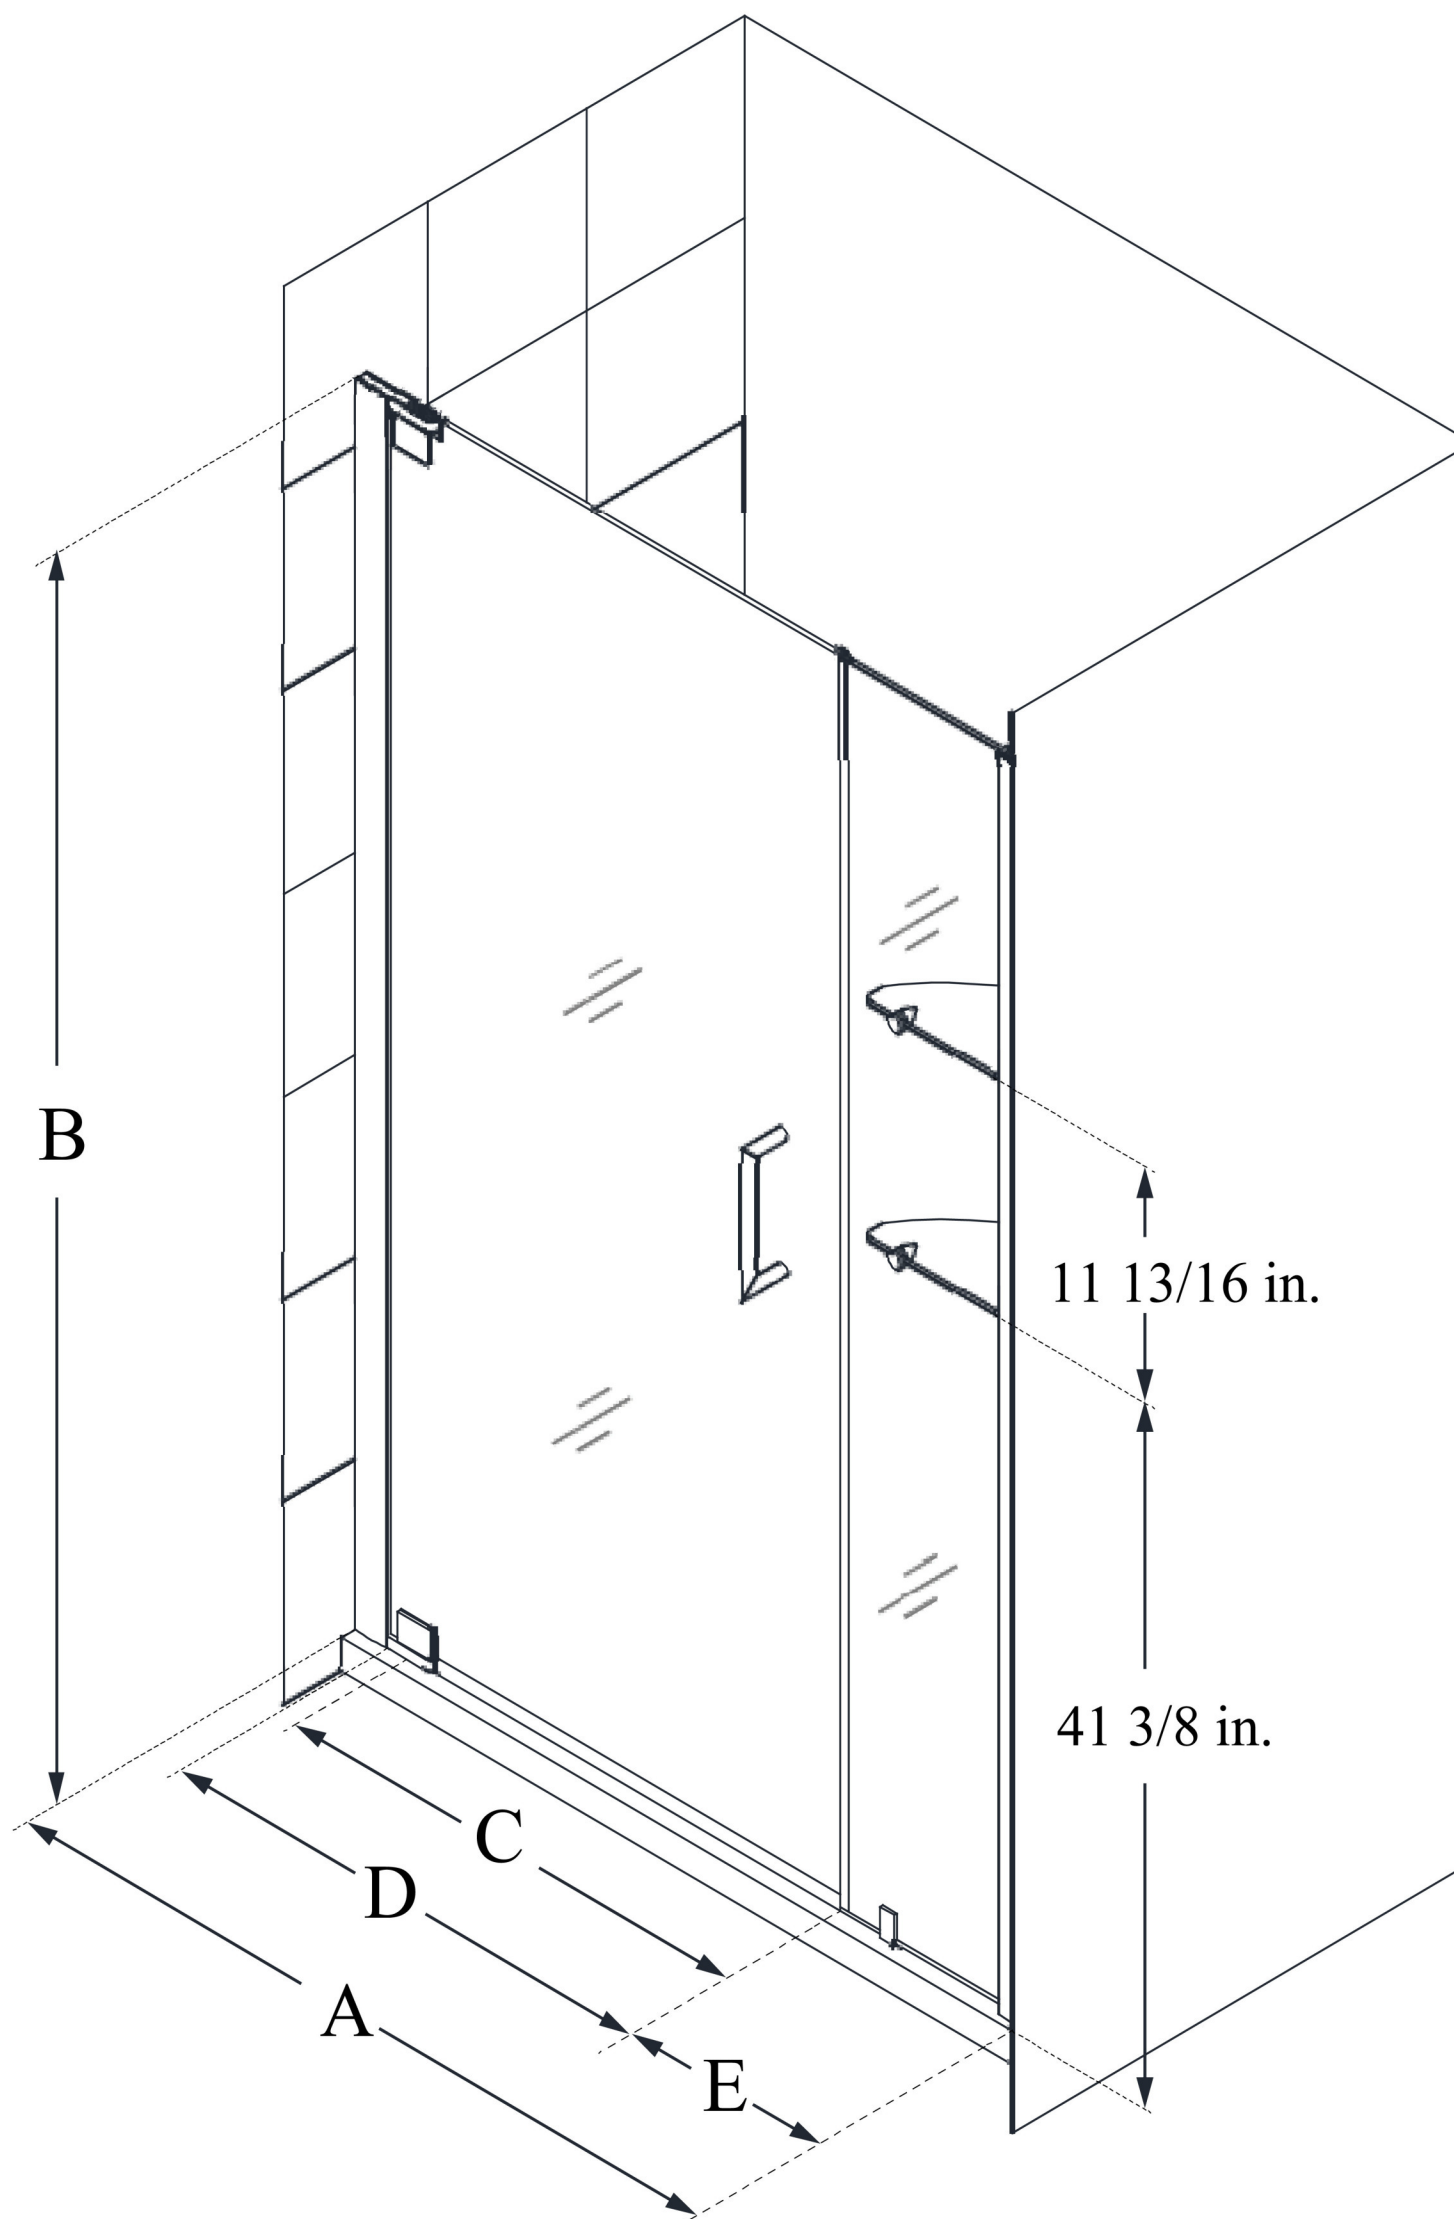

SHDR-4137720

ELEGANCE

DreamLine Elegance 37 1/4 - 39 1/4 in. W x 72 in. H Frameless Pivot Shower Door with Shelves

PIVOT DOOR

**CONFIGURATION
DIMENSIONS:**

A: 37 1/4 - 39 1/4 in.

MODEL WIDTH

B: 72 in.

MODEL HEIGHT

C: 17 3/4 in.

ACCESS WIDTH

D: 20 3/4 in.

DOOR WIDTH

E: 14 in.

INLINE PANEL WIDTH

DreamLine reserves the right to update or modify the hardware or materials pictured without prior notice for the purpose of product improvement and customer satisfaction.