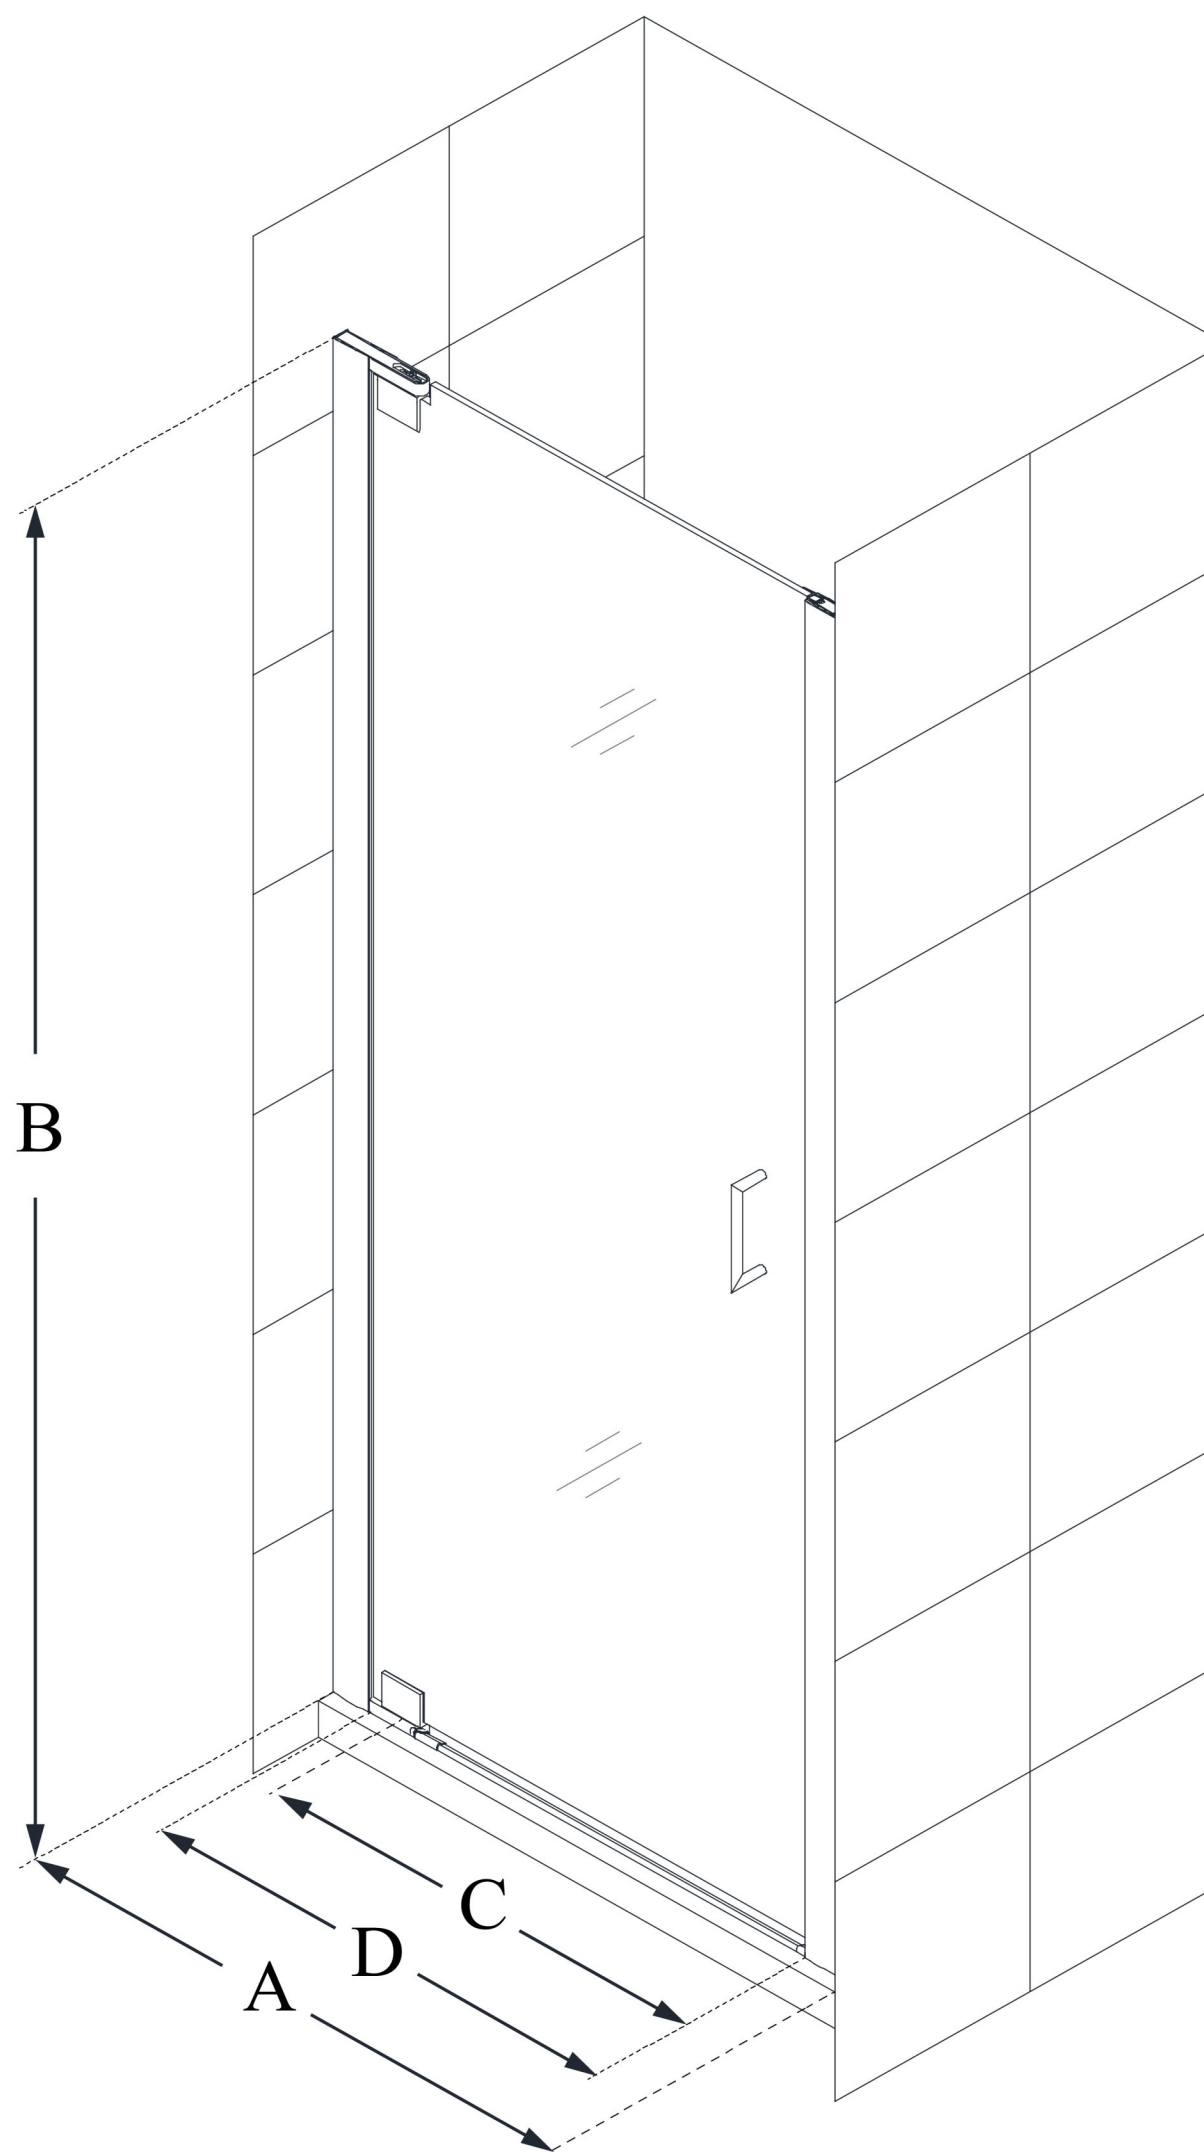

SHDR-4135720

ELEGANCE

DreamLine Elegance 35 3/4 - 37 3/4 in. W x 72 in. H Frameless Pivot Shower Door

PIVOT DOOR

CONFIGURATION DIMENSIONS:

A: 35 3/4 - 37 3/4 in.

MODEL WIDTH

B: 72 in.

MODEL HEIGHT

C: 28 1/4 in.

ACCESS WIDTH

D: 31 1/4 in.

DOOR WIDTH

E: -

INLINE PANEL WIDTH

DreamLine reserves the right to update or modify the hardware or materials pictured without prior notice for the purpose of product improvement and customer satisfaction.