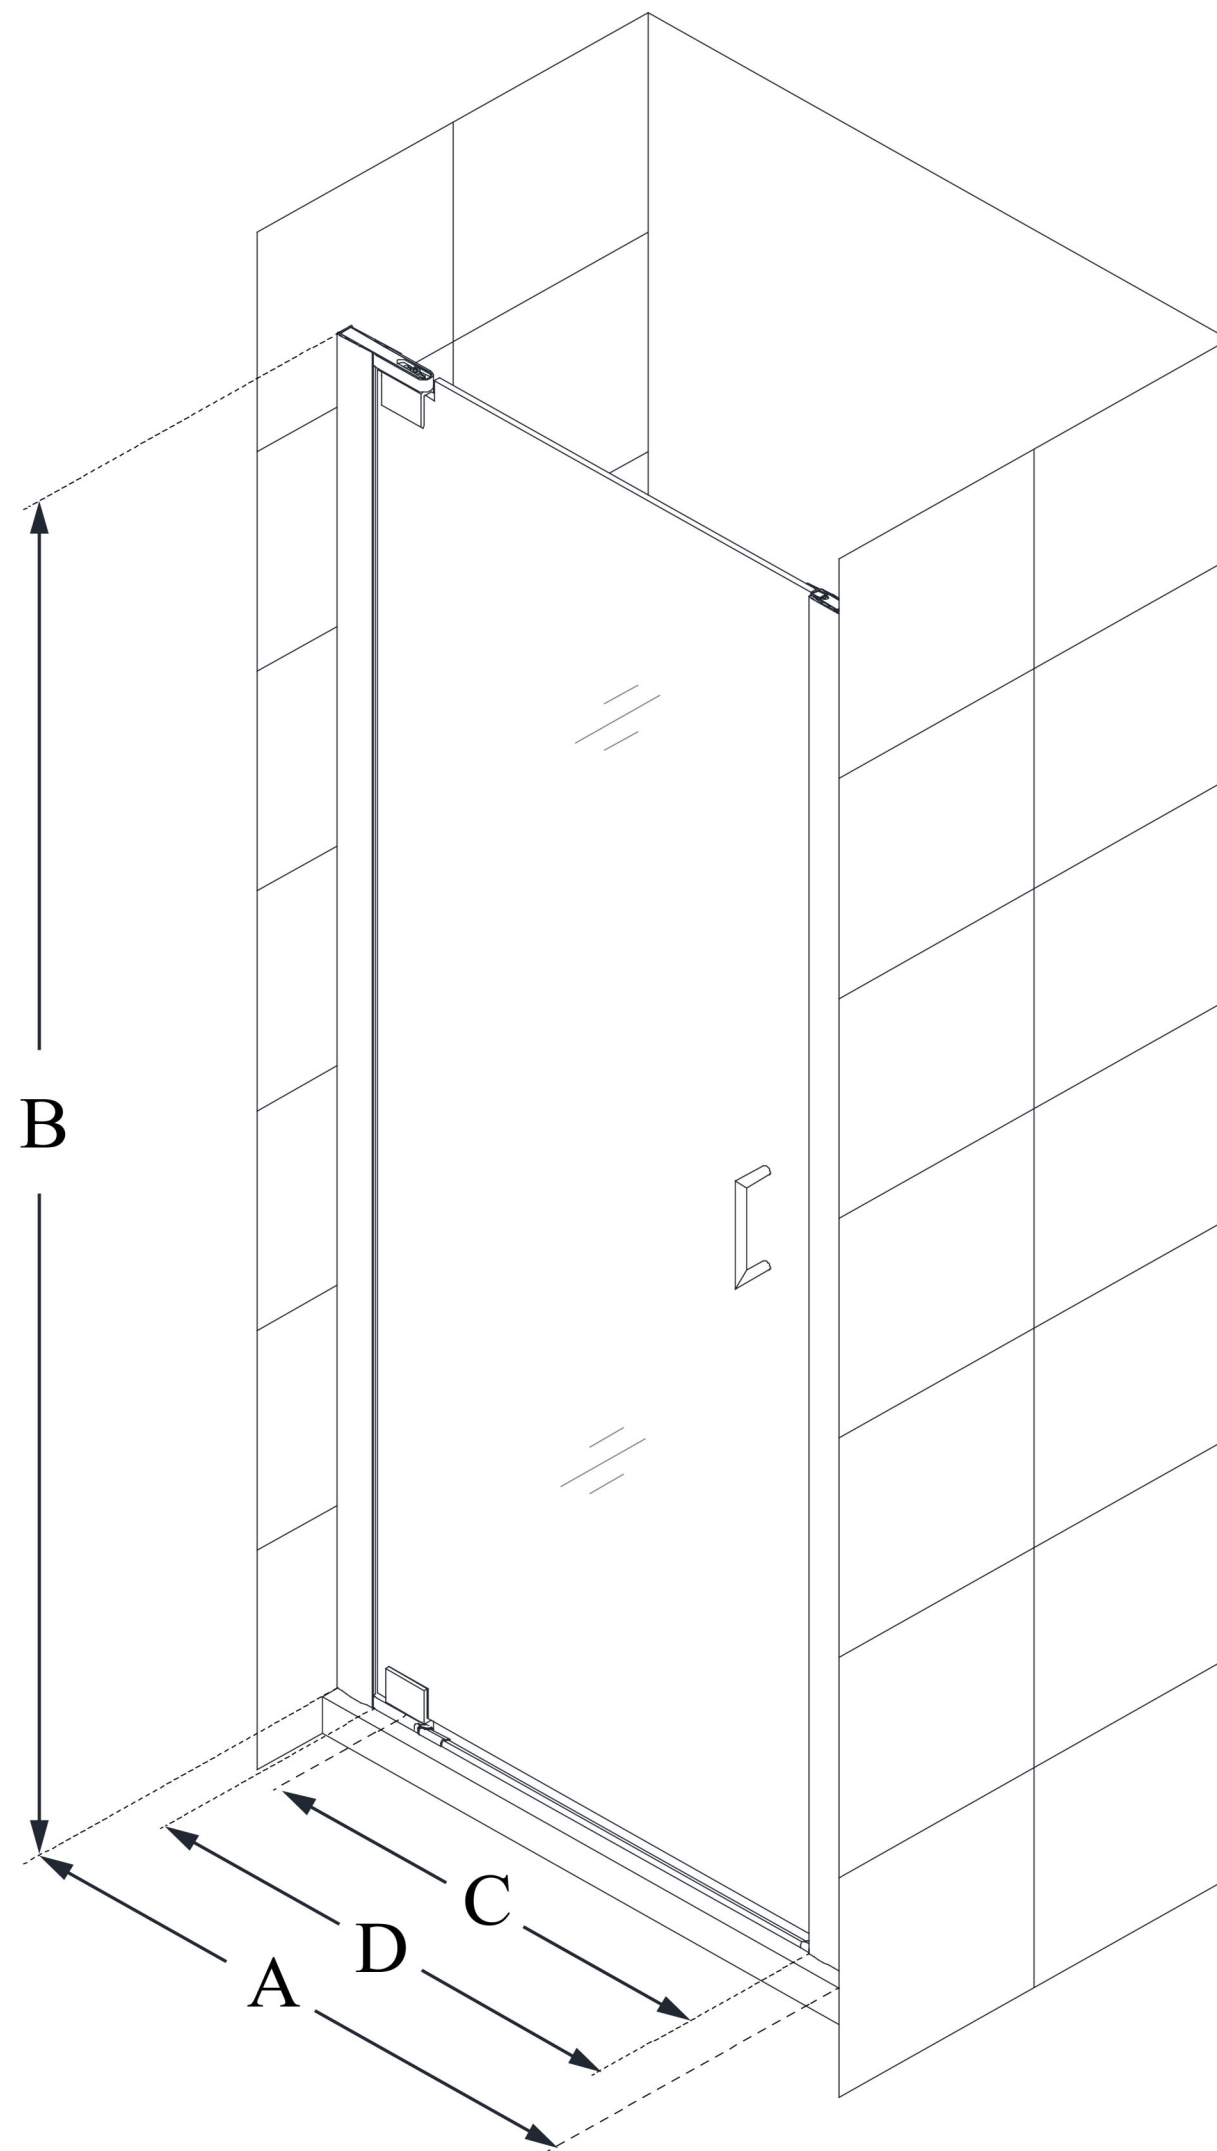

SHDR-4134720

ELEGANCE

DreamLine Elegance 34-36 in. W
x 72 in. H Frameless Pivot Shower
Door

PIVOT DOOR

CONFIGURATION DIMENSIONS:

A: 34 - 36 in.

MODEL WIDTH

B: 72 in.

MODEL HEIGHT

C: 26 1/2 in.

ACCESS WIDTH

D: 29 1/2 in.

DOOR WIDTH

E: -

INLINE PANEL WIDTH

DreamLine reserves the right to update or modify the hardware or materials pictured without prior notice for the purpose of product improvement and customer satisfaction.