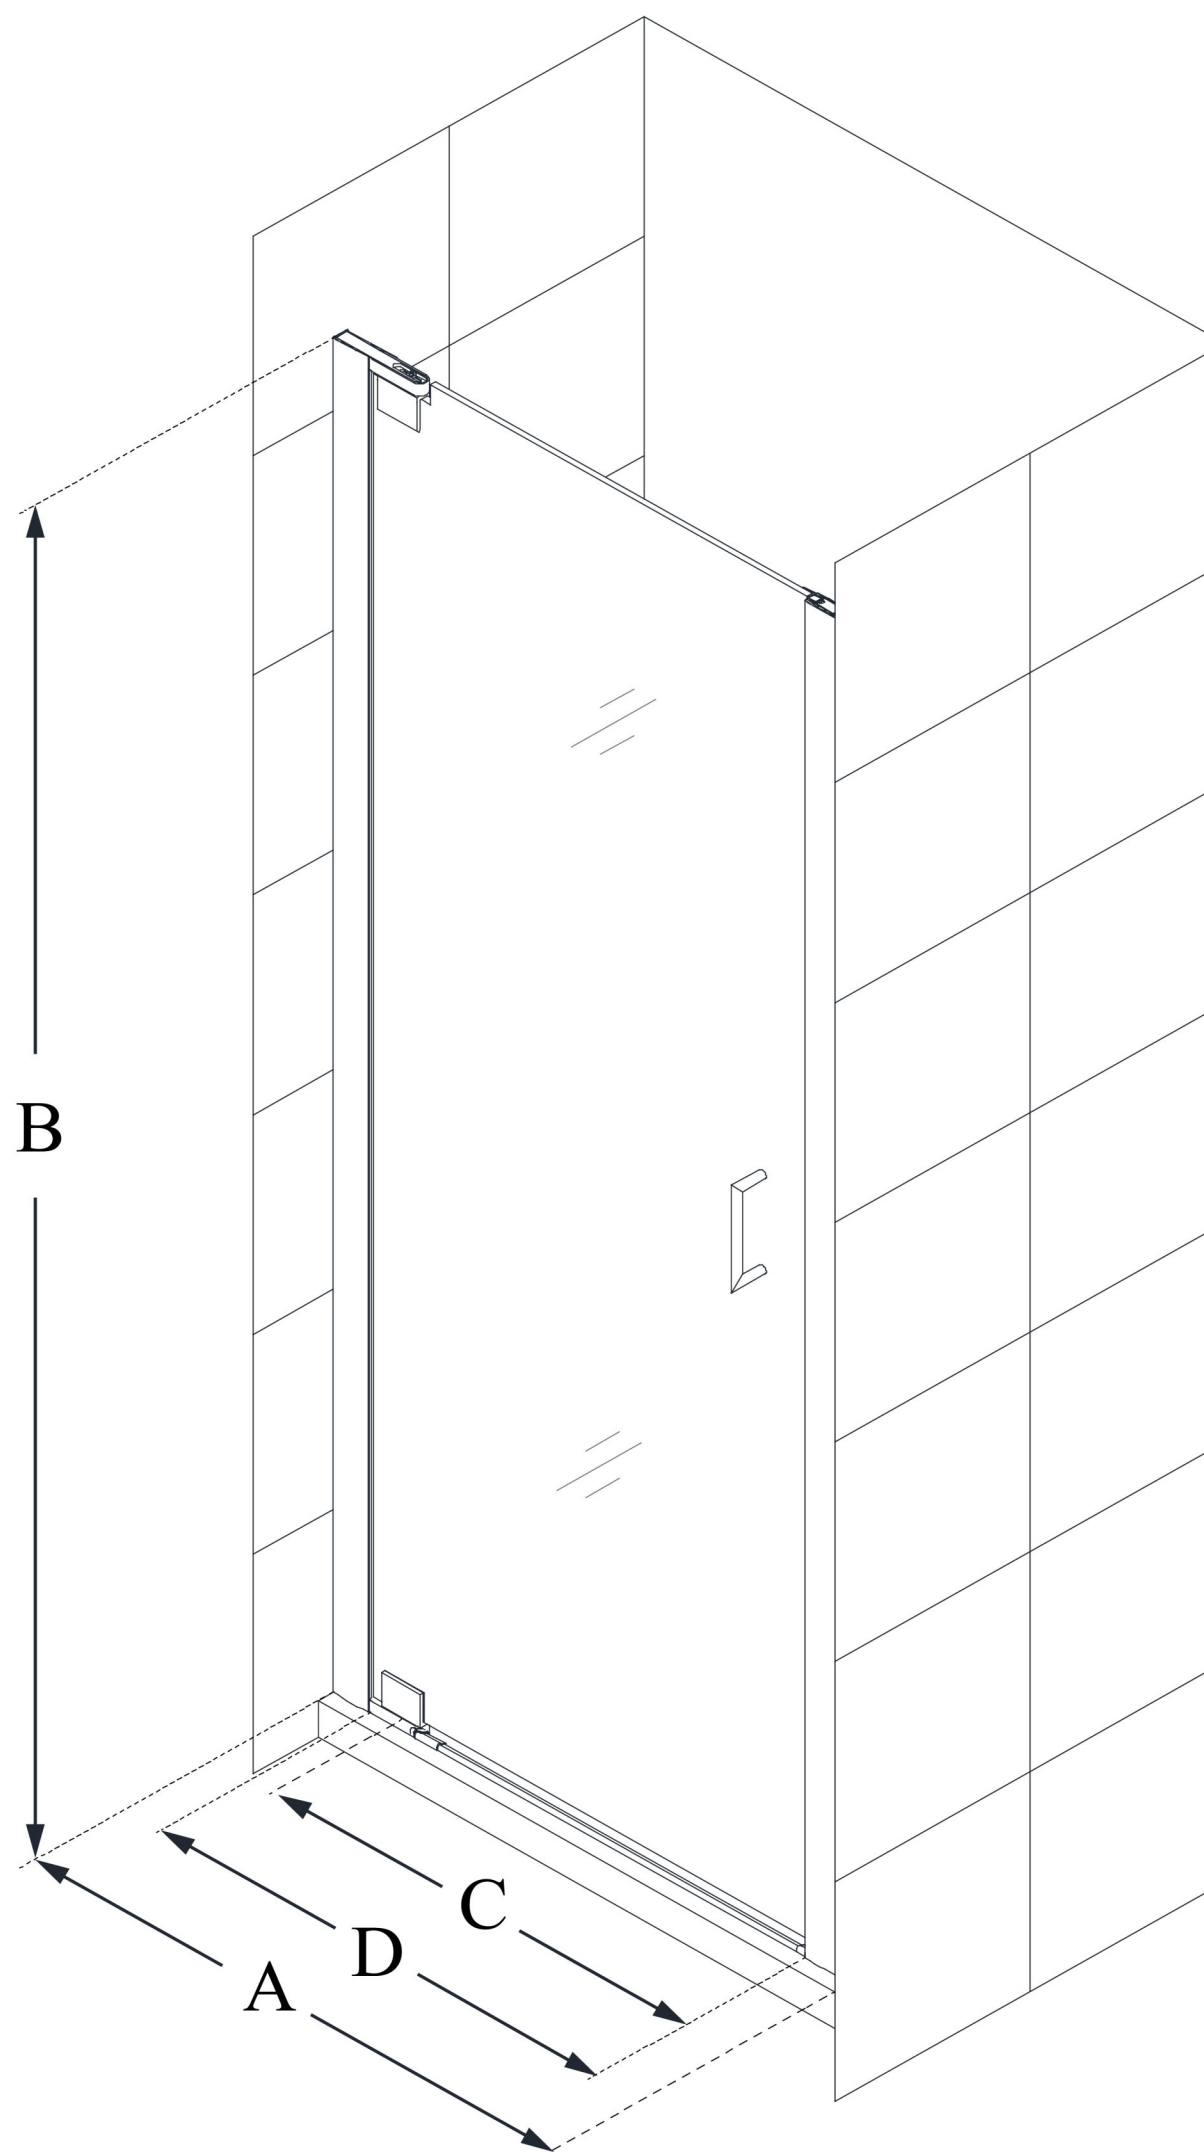

SHDR-4132720

ELEGANCE

DreamLine Elegance 32 1/4 - 34 1/4 in. W x 72 in. H Frameless Pivot Shower Door

PIVOT DOOR

CONFIGURATION DIMENSIONS:

A: 32 1/4 - 34 1/4 in.

MODEL WIDTH

B: 72 in.

MODEL HEIGHT

C: 24 3/4 in.

ACCESS WIDTH

D: 27 3/4 in.

DOOR WIDTH

E: -

INLINE PANEL WIDTH

DreamLine reserves the right to update or modify the hardware or materials pictured without prior notice for the purpose of product improvement and customer satisfaction.