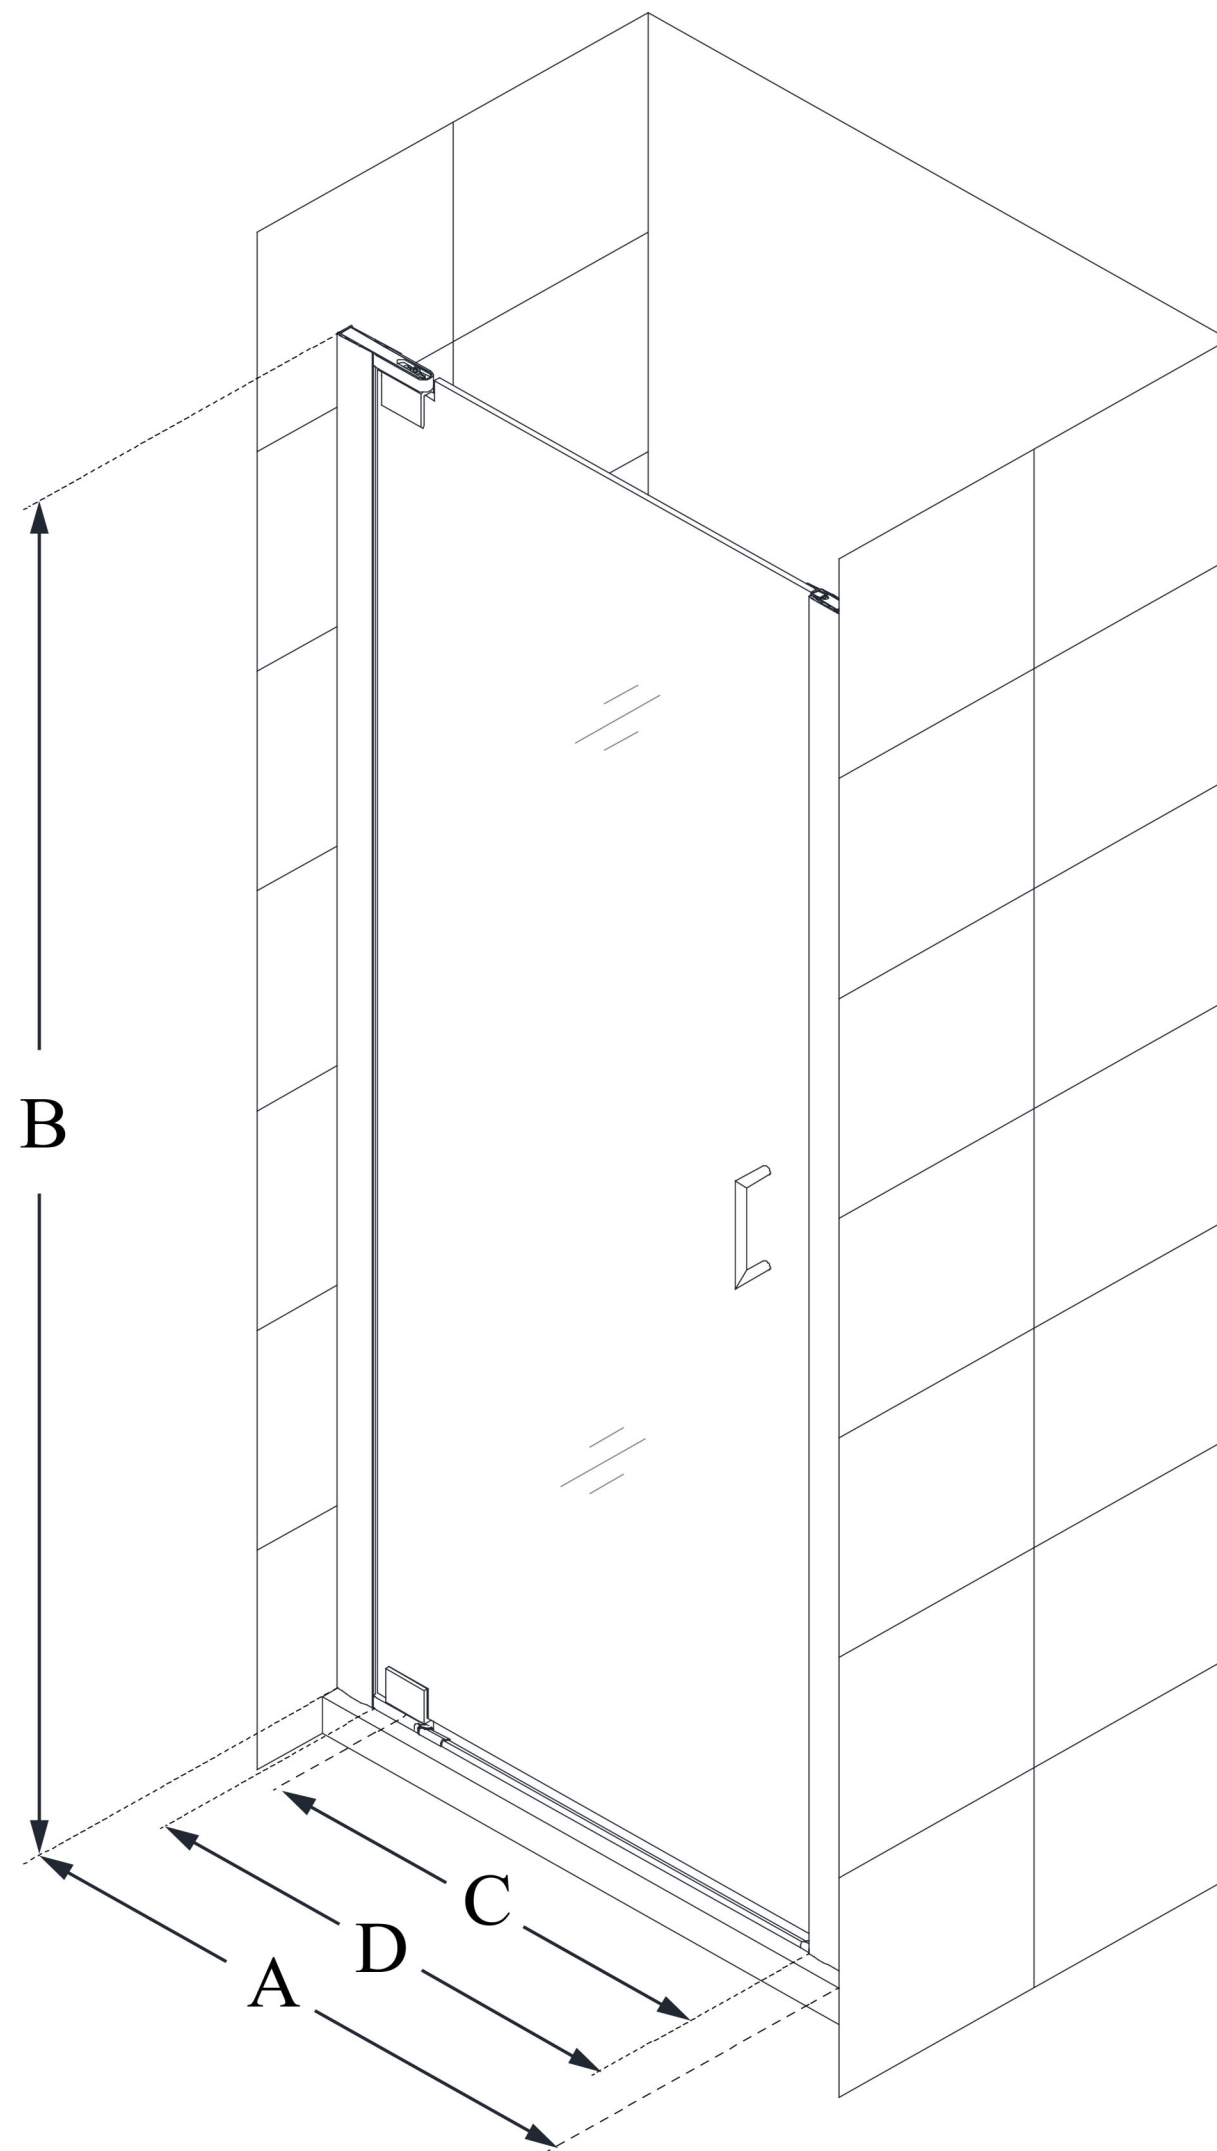

## **ELEGANCE**

DreamLine Elegance 30 1/2 - 32 1/2 in. W x 72 in. H Frameless Pivot Shower Door

**PIVOT DOOR**

### **CONFIGURATION DIMENSIONS:**

**A: 30 1/2 - 32 1/2 in.**

MODEL WIDTH

**B: 72 in.**

MODEL HEIGHT

**C: 23 in.**

ACCESS WIDTH

**D: 26 in.**

DOOR WIDTH

**E: -**

INLINE PANEL WIDTH

DreamLine reserves the right to update or modify the hardware or materials pictured without prior notice for the purpose of product improvement and customer satisfaction.