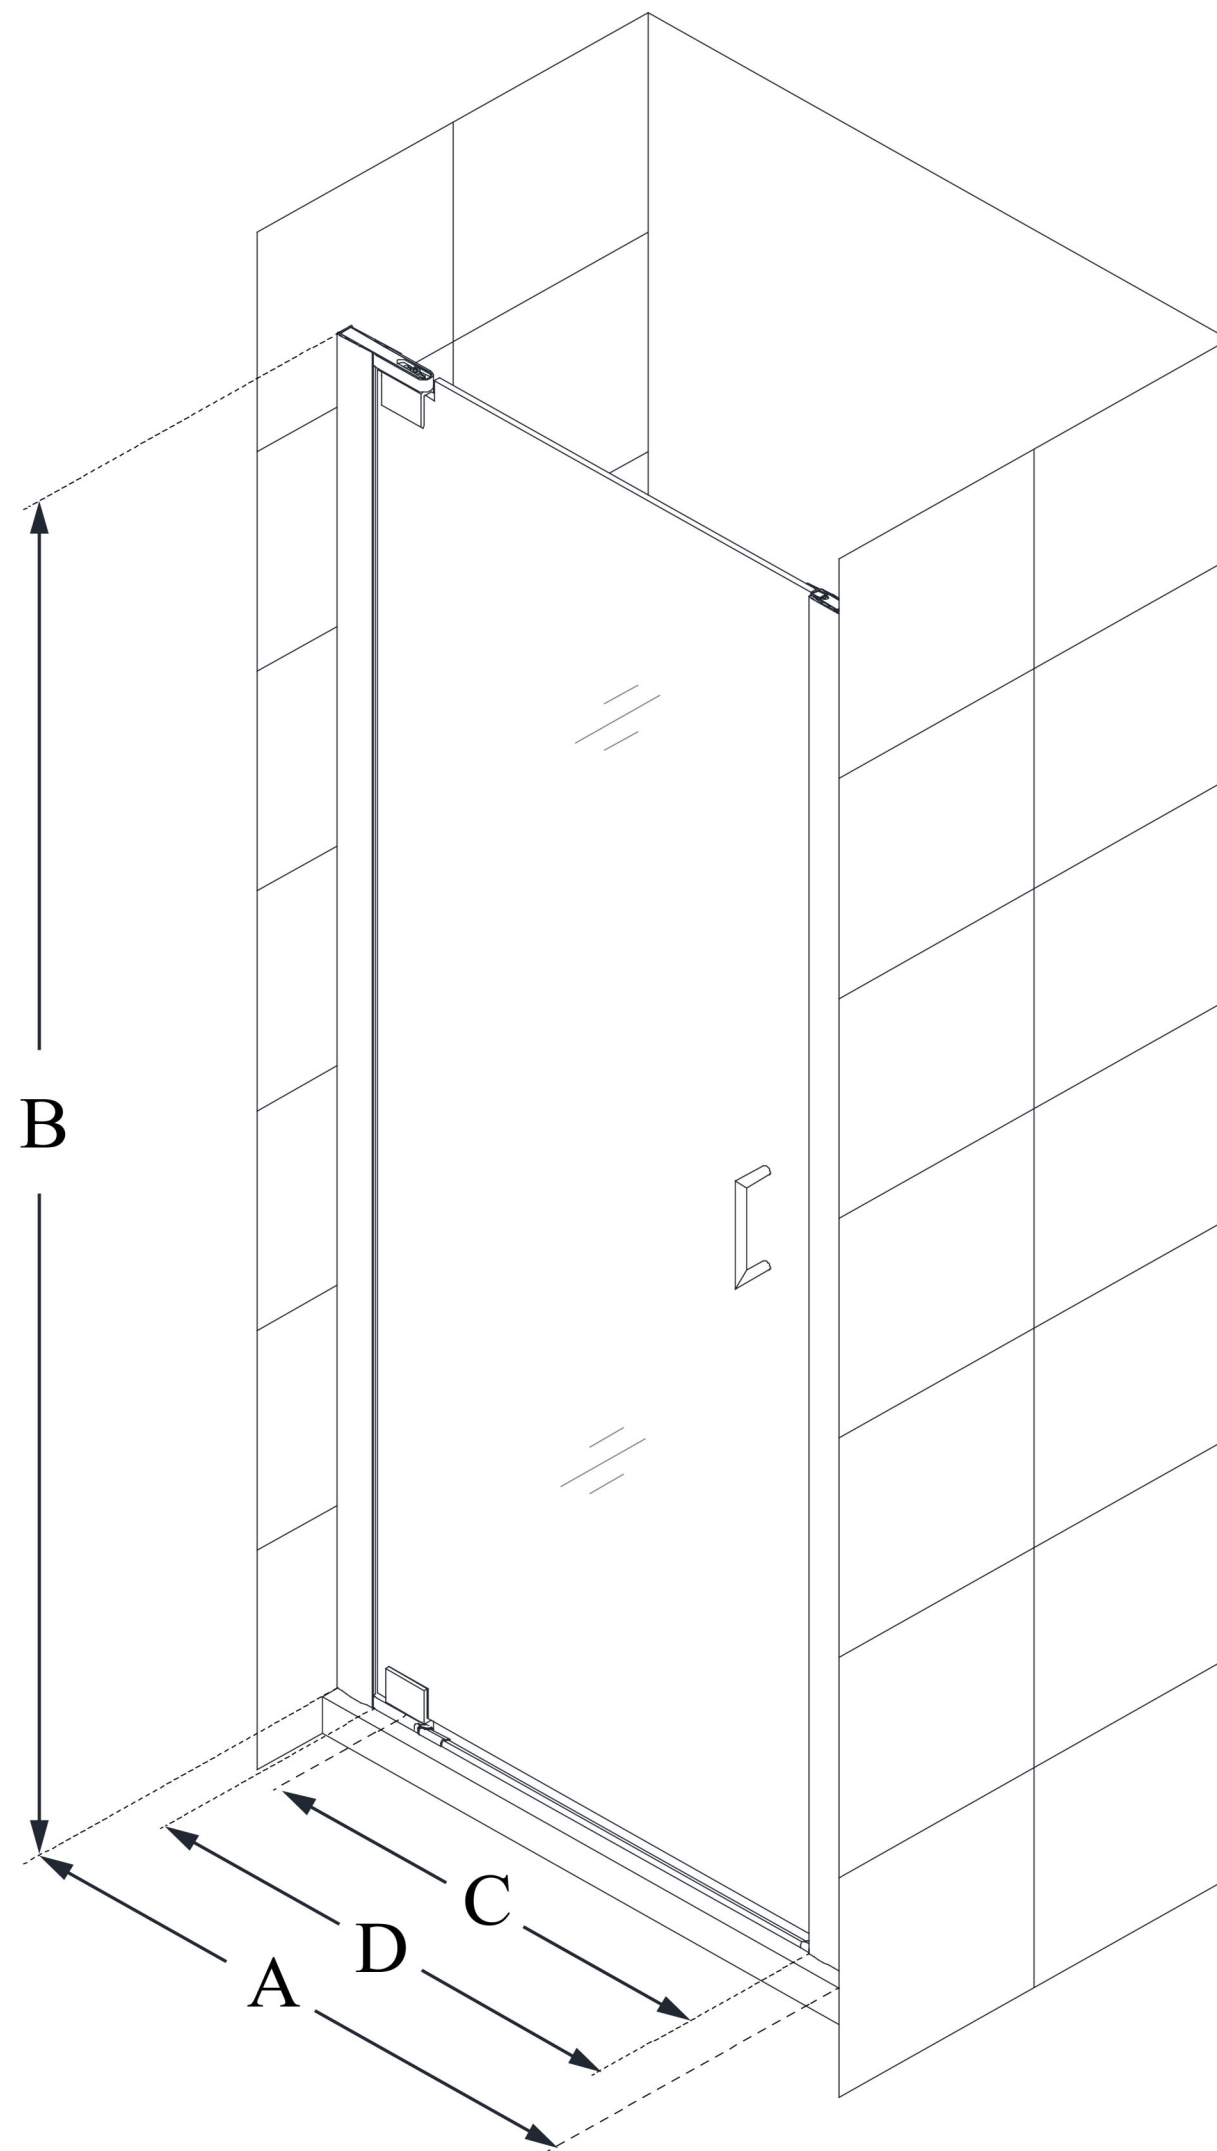

SHDR-4128720

ELEGANCE

DreamLine Elegance 28 3/4 - 30 3/4 in. W x 72 in. H Frameless Pivot Shower Door

PIVOT DOOR

CONFIGURATION DIMENSIONS:

A: 28 3/4 - 30 3/4 in.

MODEL WIDTH

B: 72 in.

MODEL HEIGHT

C: 21 1/4 in.

ACCESS WIDTH

D: 24 1/4 in.

DOOR WIDTH

E: -

INLINE PANEL WIDTH

DreamLine reserves the right to update or modify the hardware or materials pictured without prior notice for the purpose of product improvement and customer satisfaction.