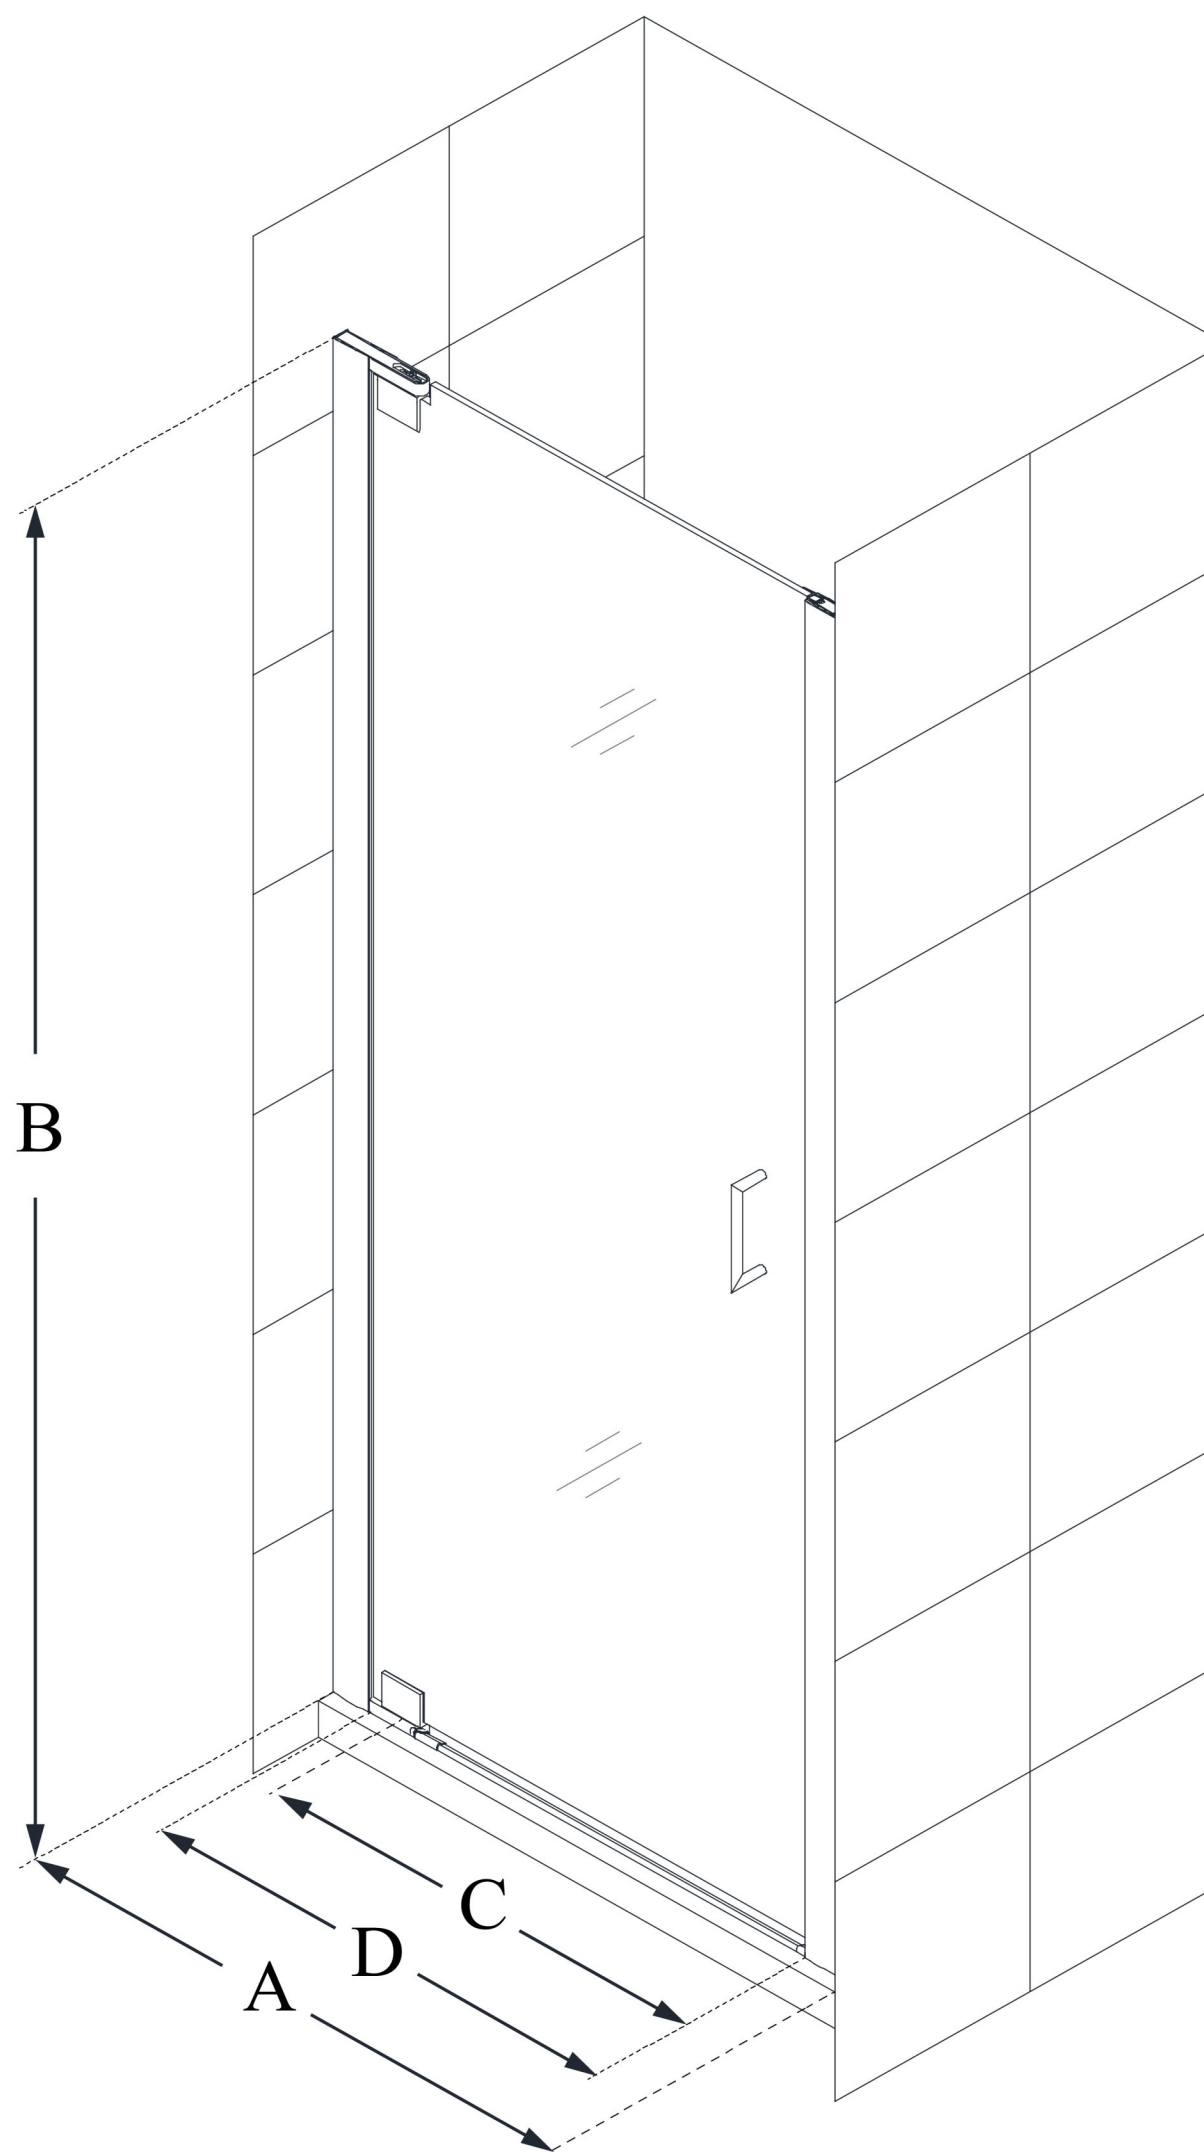

## **ELEGANCE**

DreamLine Elegance 27-29 in. W  
x 72 in. H Frameless Pivot Shower  
Door

**PIVOT DOOR**

### **CONFIGURATION DIMENSIONS:**

**A: 27 - 29 in.**

MODEL WIDTH

**B: 72 in.**

MODEL HEIGHT

**C: 19 1/2 in.**

ACCESS WIDTH

**D: 22 1/2 in.**

DOOR WIDTH

**E: -**

INLINE PANEL WIDTH

DreamLine reserves the right to update or modify the hardware or materials pictured without prior notice for the purpose of product improvement and customer satisfaction.