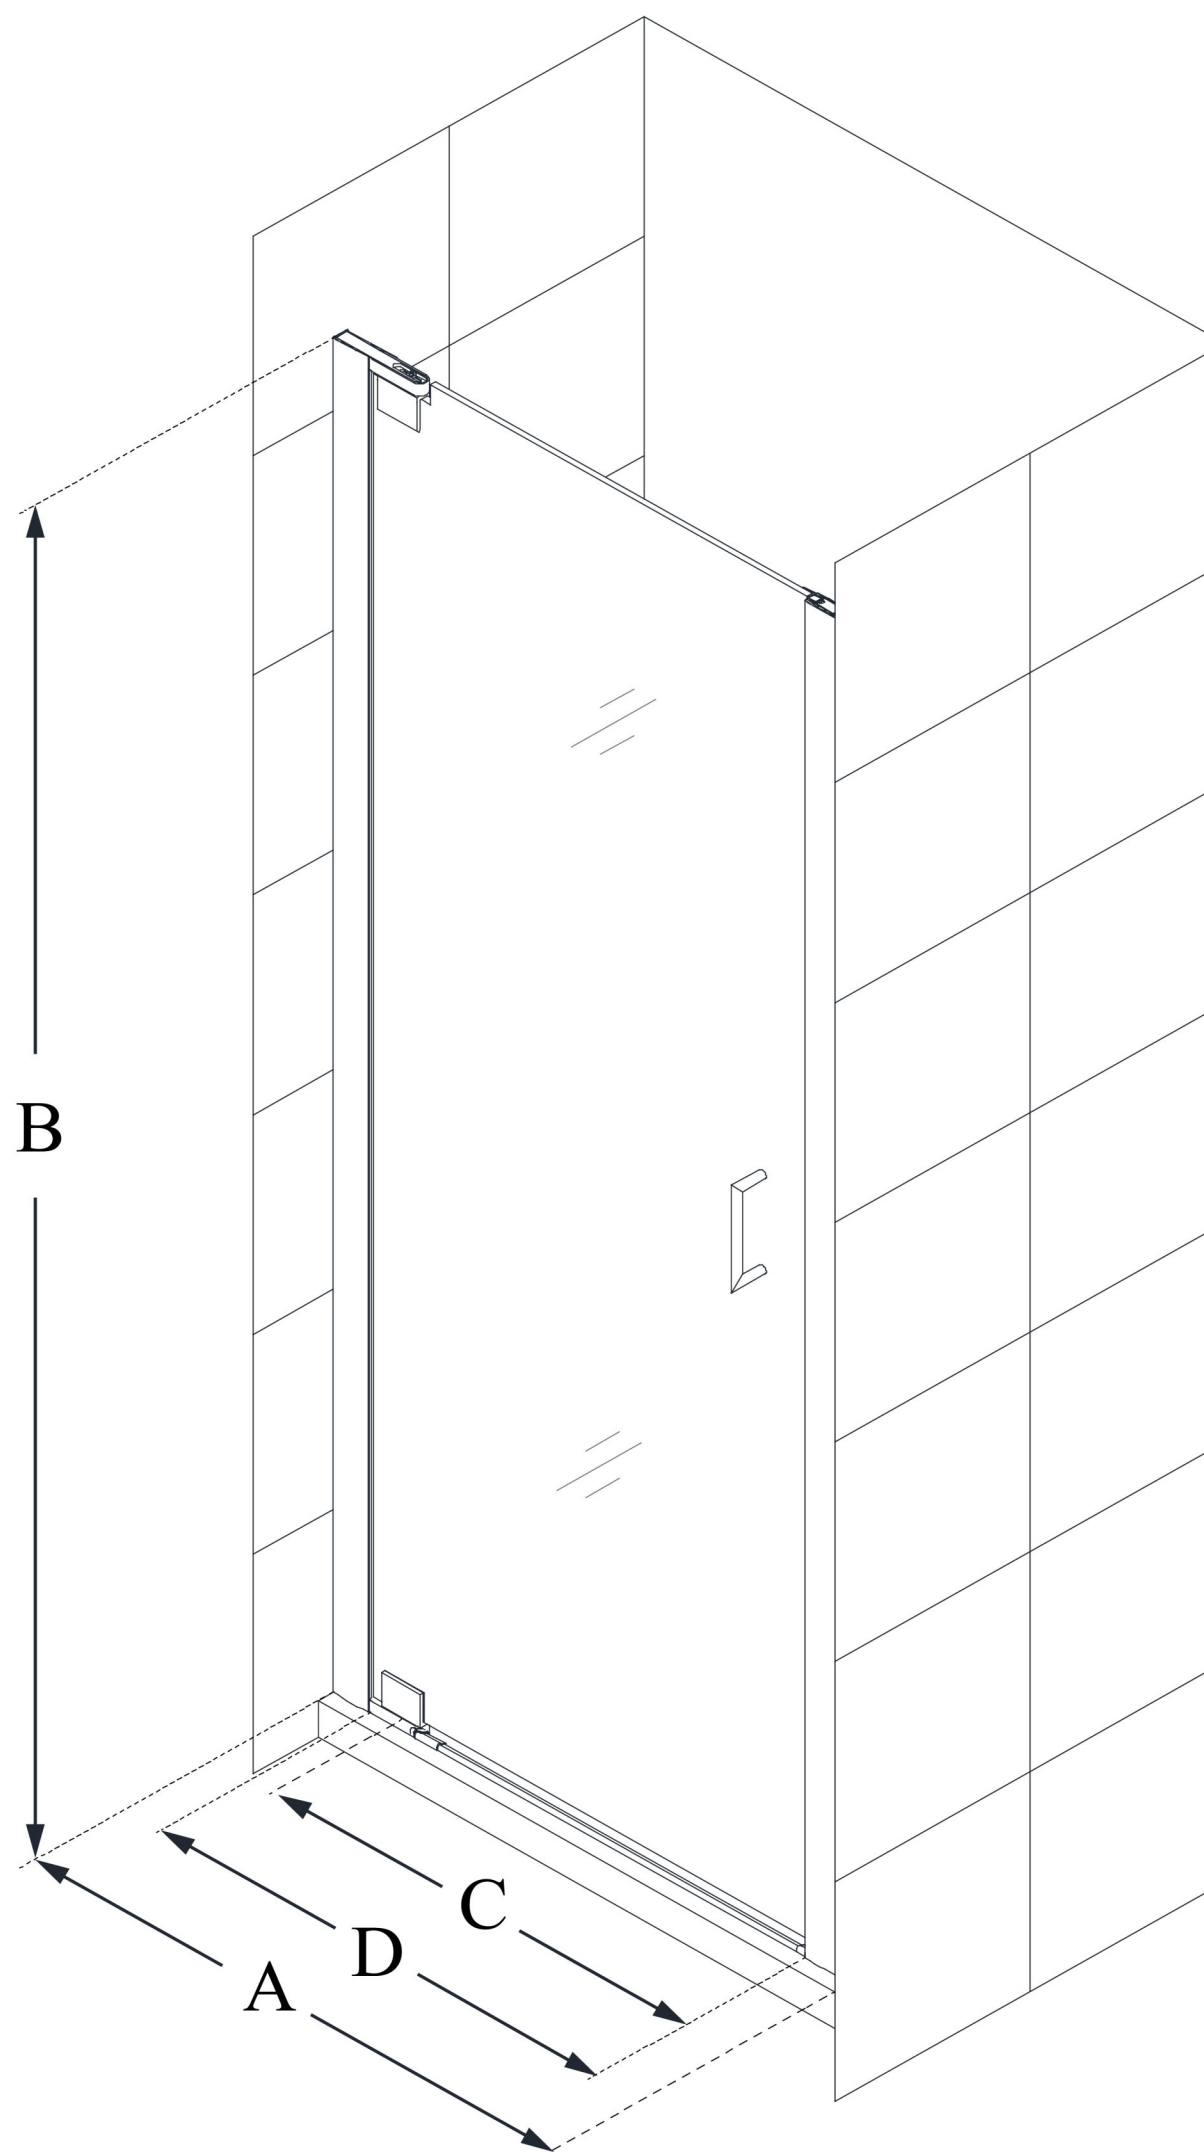

## **ELEGANCE**

DreamLine Elegance 25 1/4 - 27 1/4 in. W x 72 in. H Frameless Pivot Shower Door

**PIVOT DOOR**

### **CONFIGURATION DIMENSIONS:**

**A: 25 1/4 - 27 1/4 in.**

MODEL WIDTH

**B: 72 in.**

MODEL HEIGHT

**C: 17 3/4 in.**

ACCESS WIDTH

**D: 20 3/4 in.**

DOOR WIDTH

**E: -**

INLINE PANEL WIDTH

DreamLine reserves the right to update or modify the hardware or materials pictured without prior notice for the purpose of product improvement and customer satisfaction.