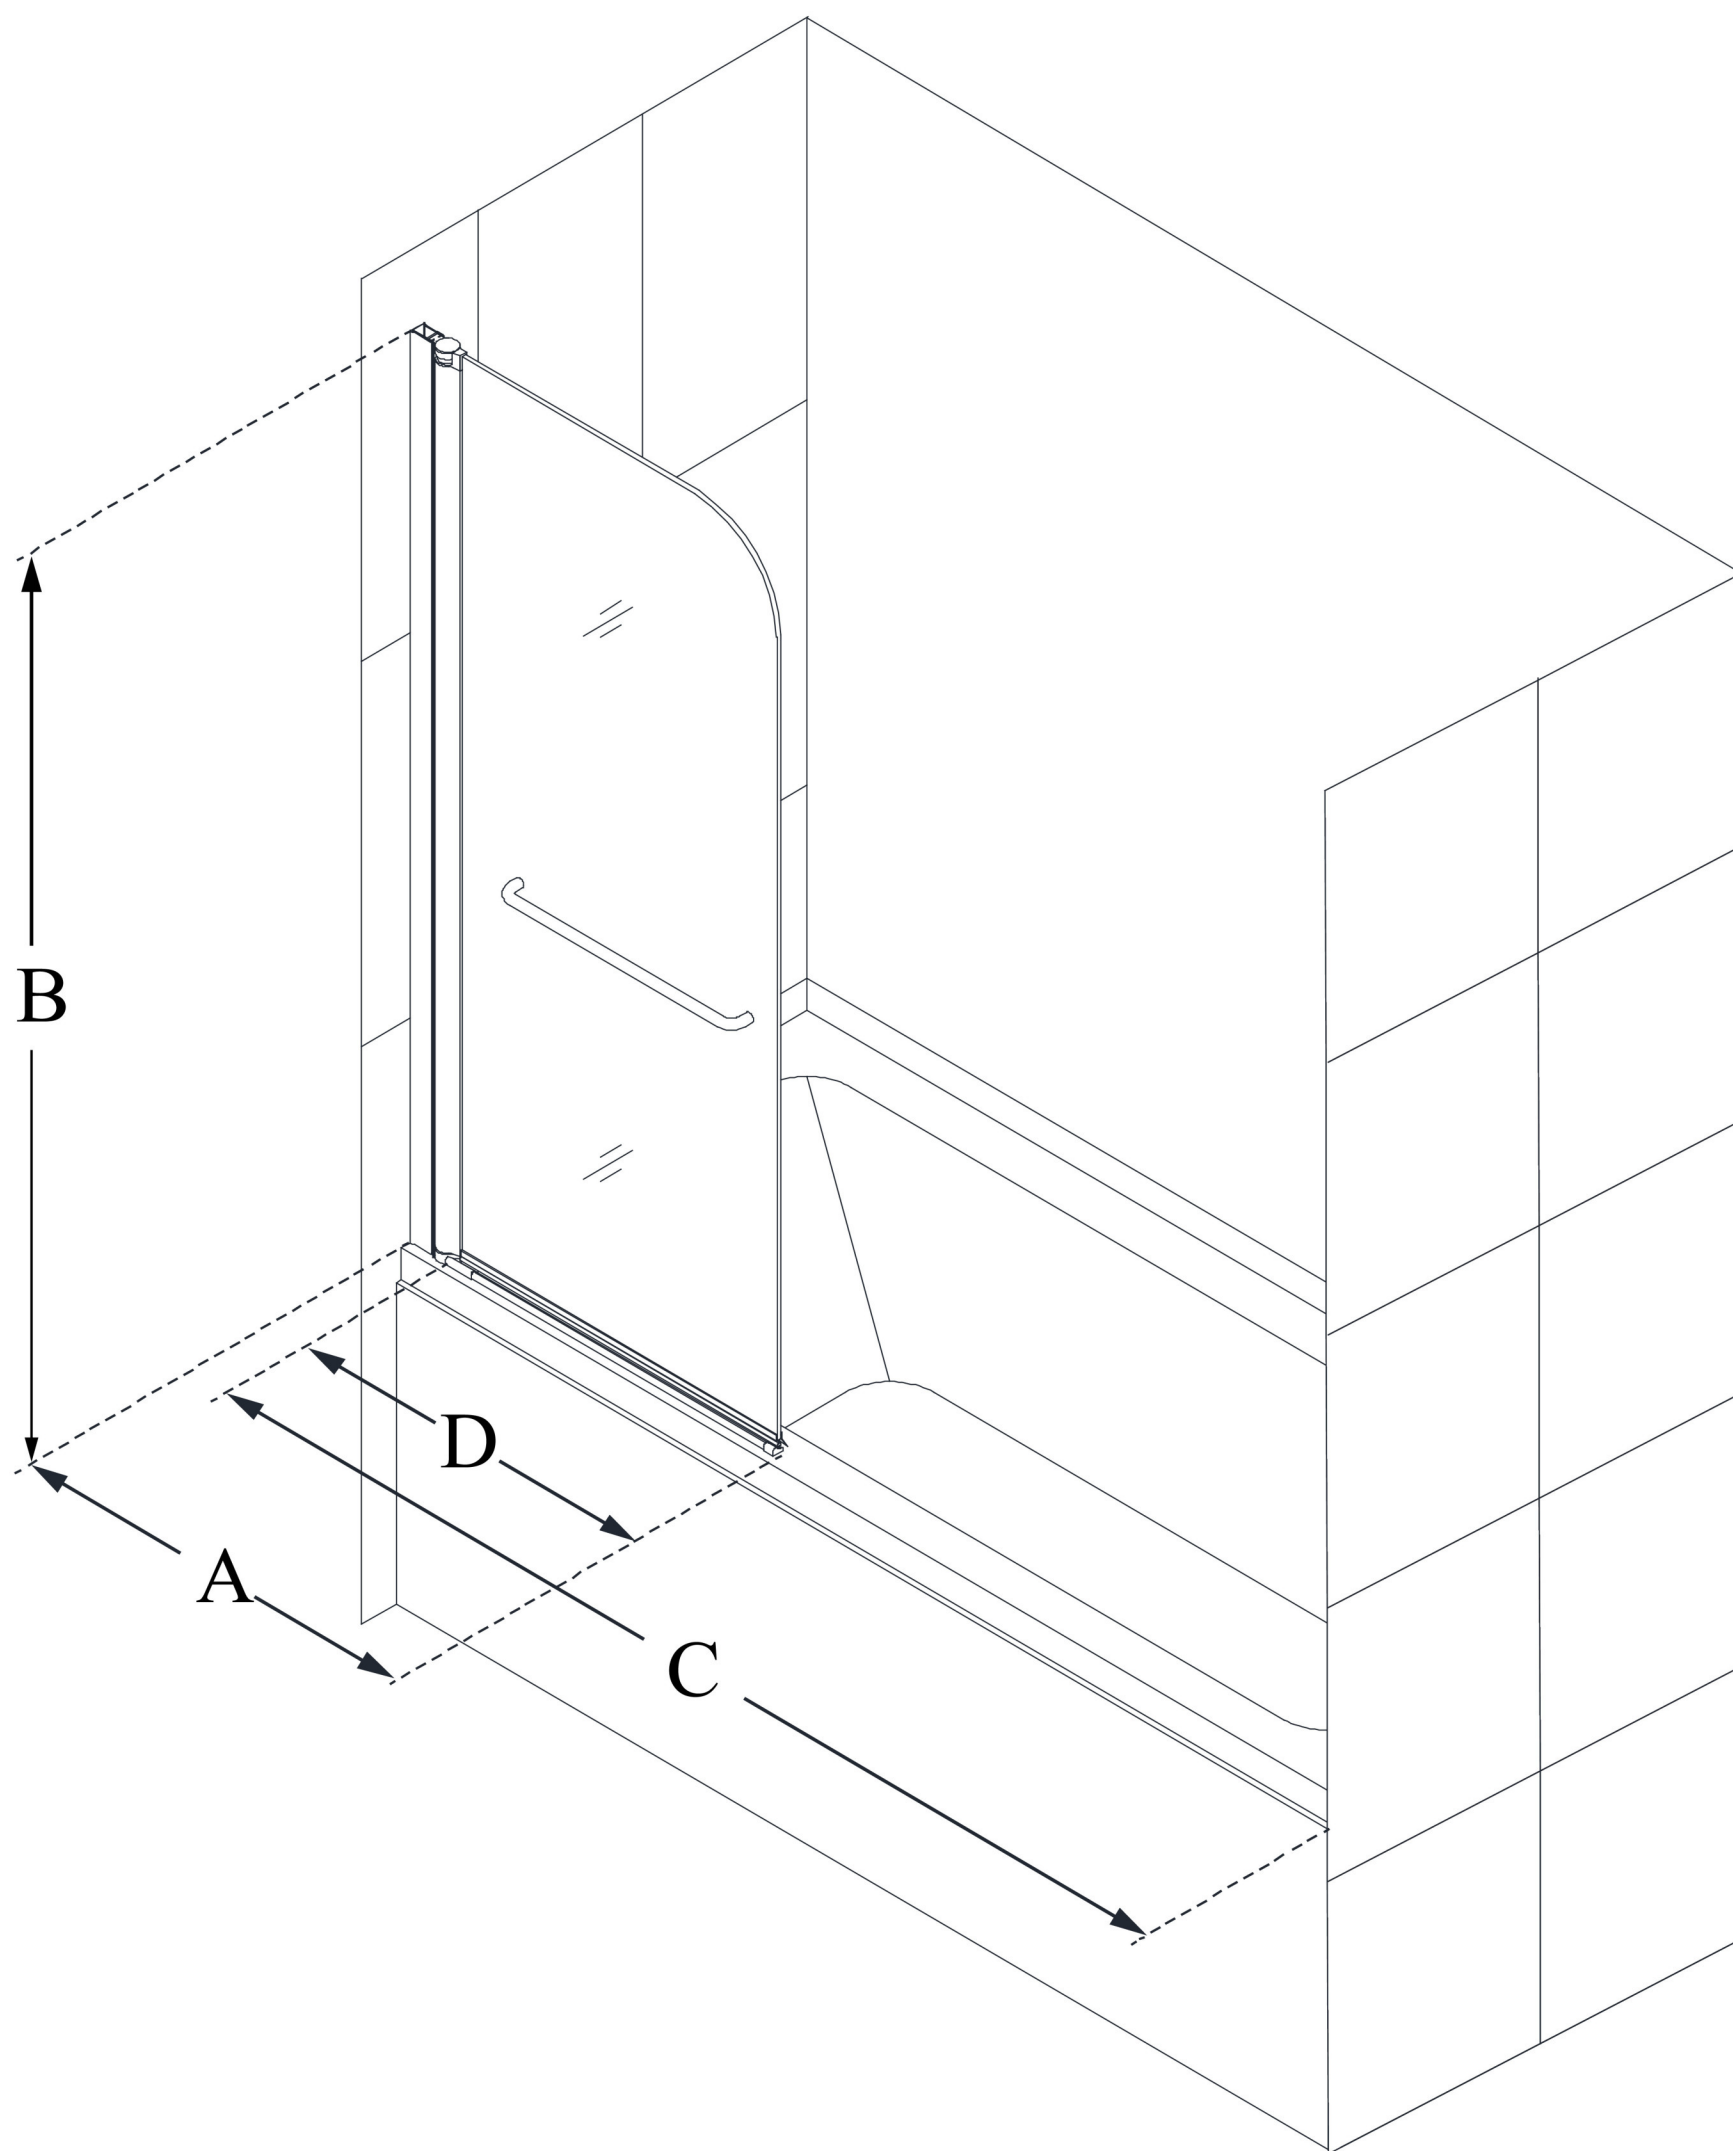

SHDR-3734580

AQUA SWING

DreamLine Aqua Swing 34 in. W x
58 in. H Frameless Tub Door

SWING DOOR

CONFIGURATION DIMENSIONS:

A: 34 in.

MODEL WIDTH

B: 58 in.

MODEL HEIGHT

C: 57 in. (in a 60 in. opening)

ACCESS WIDTH

D: 31 in.

DOOR WIDTH

DreamLine reserves the right to update or modify the hardware or materials pictured without prior notice for the purpose of product improvement and customer satisfaction.