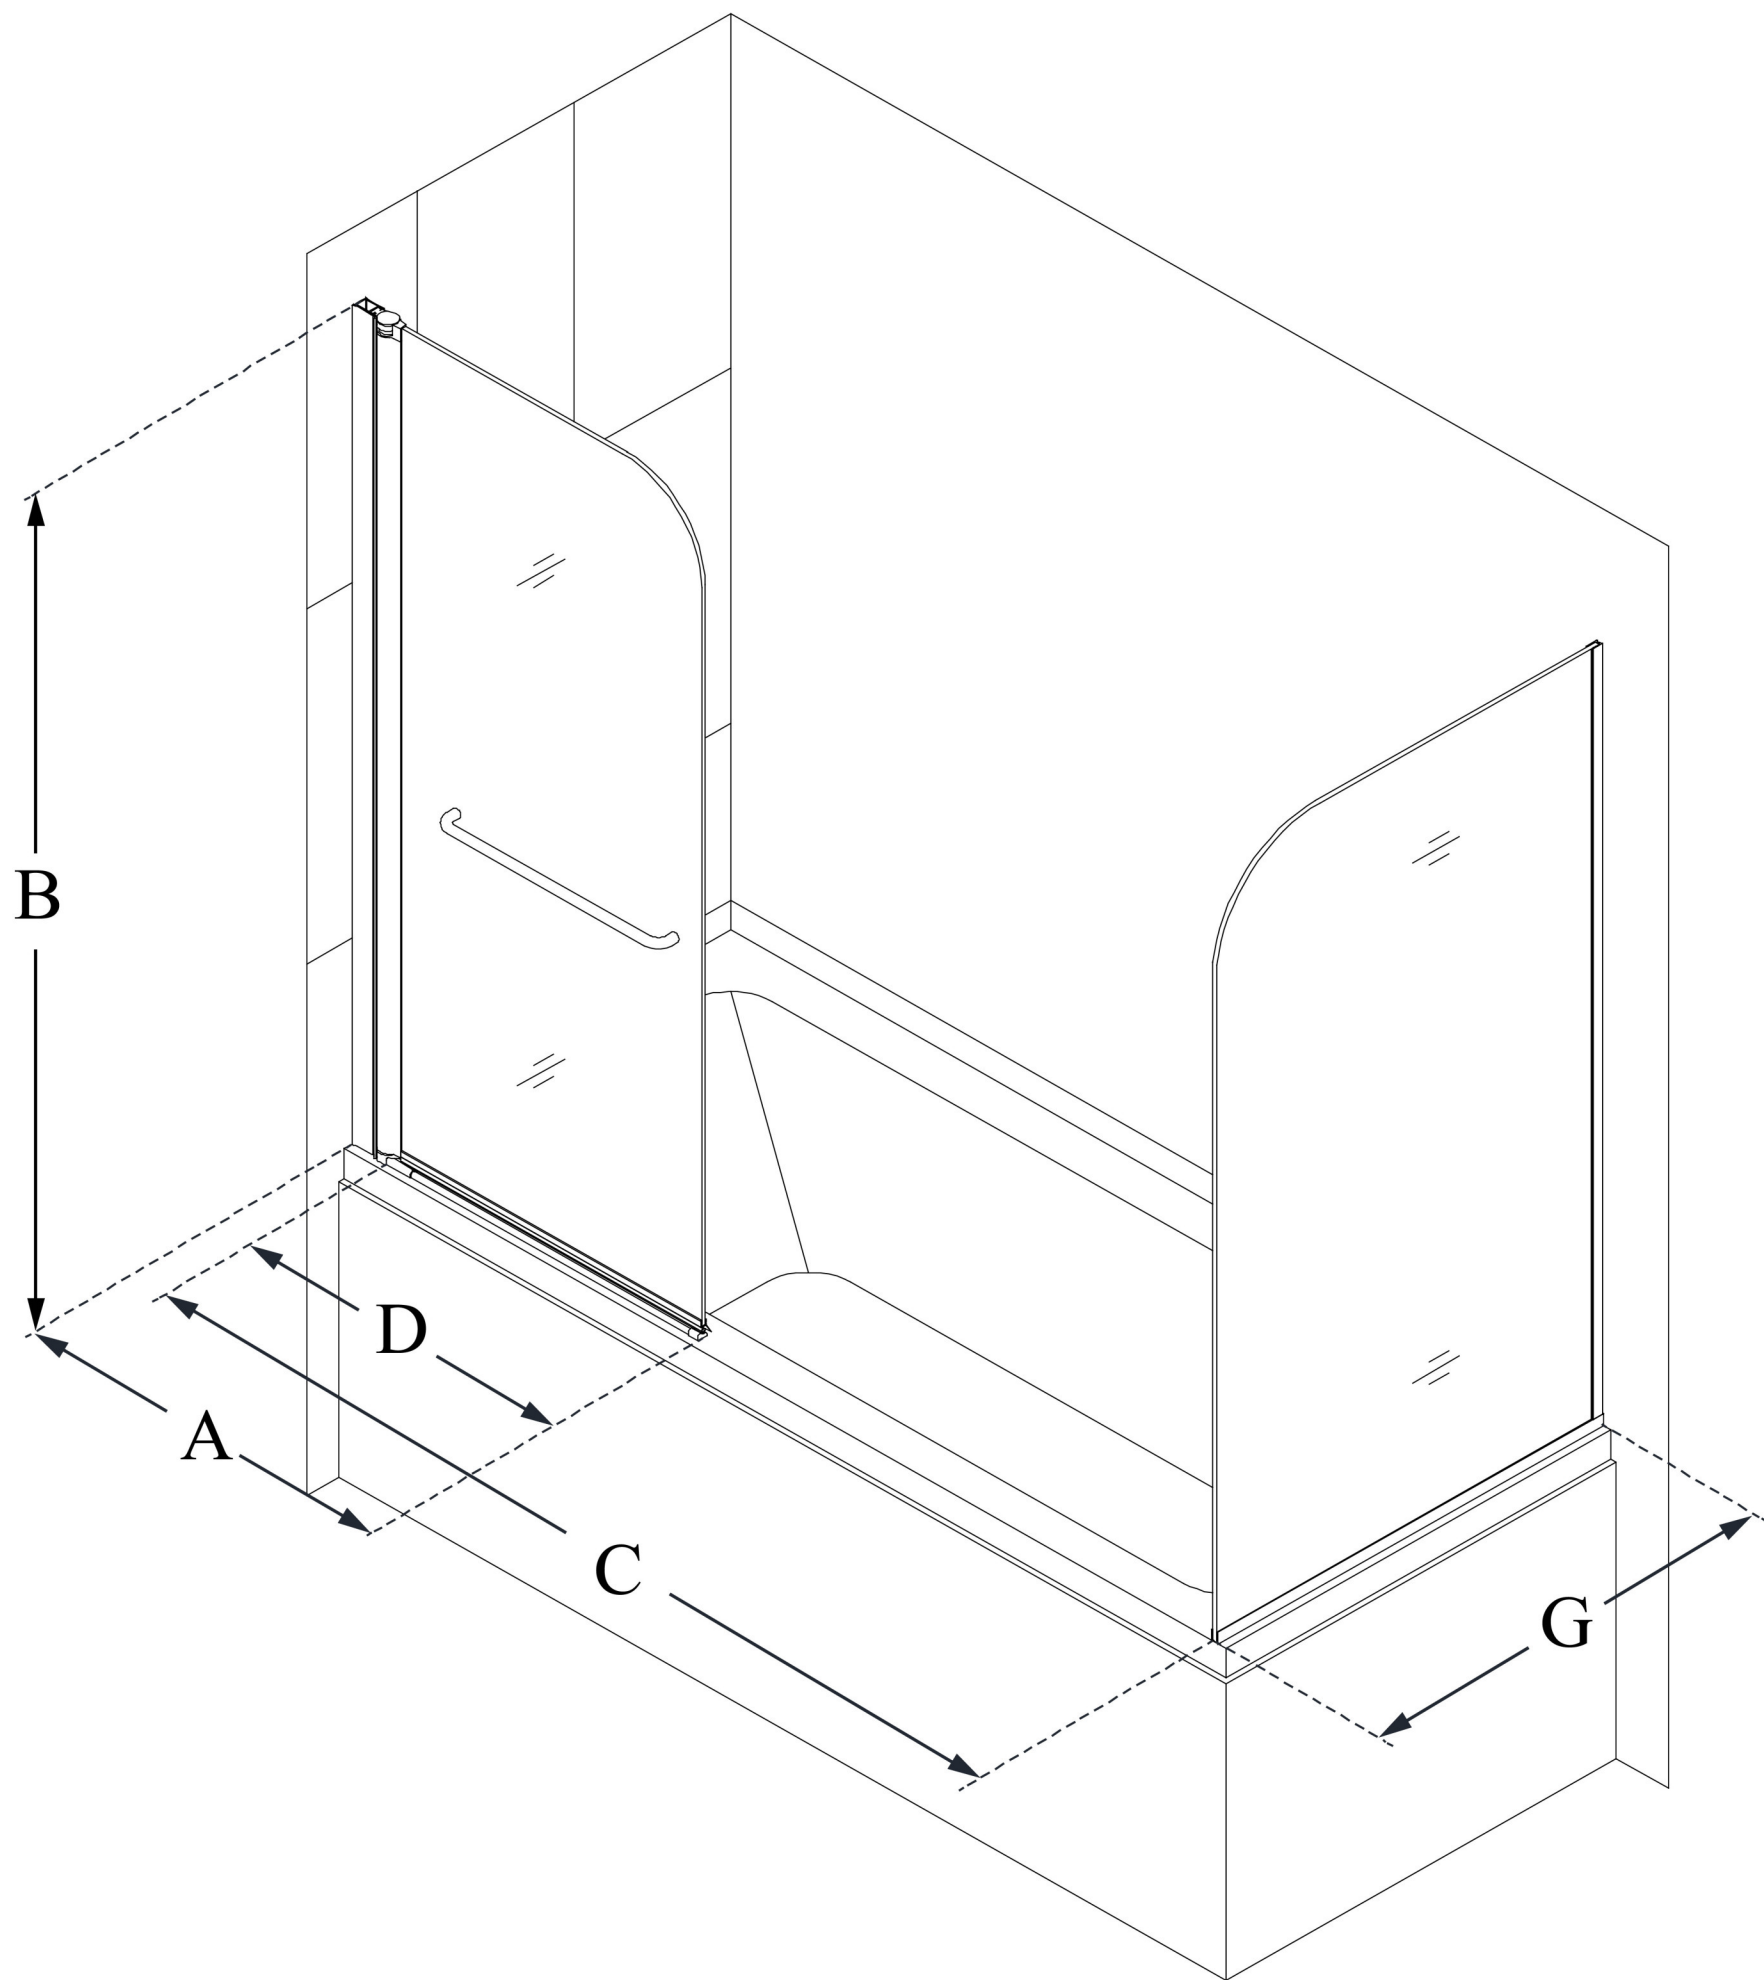

# AQUA SWING

DreamLine Aqua Swing 56-60 in.  
W x 30 in. D x 58 in. H Frameless  
Tub Door with Return Panel

**SWING DOOR**

## CONFIGURATION DIMENSIONS:

**A: 34 in.**

MODEL WIDTH

**B: 58 in.**

MODEL HEIGHT

**C: 57 in. (in a 60 in. opening)**

ACCESS WIDTH

**D: 31 in.**

DOOR WIDTH

**G: 30 in.**

RETURN PANEL WIDTH

DreamLine reserves the right to update or modify the hardware or materials pictured without prior notice for the purpose of product improvement and customer satisfaction.