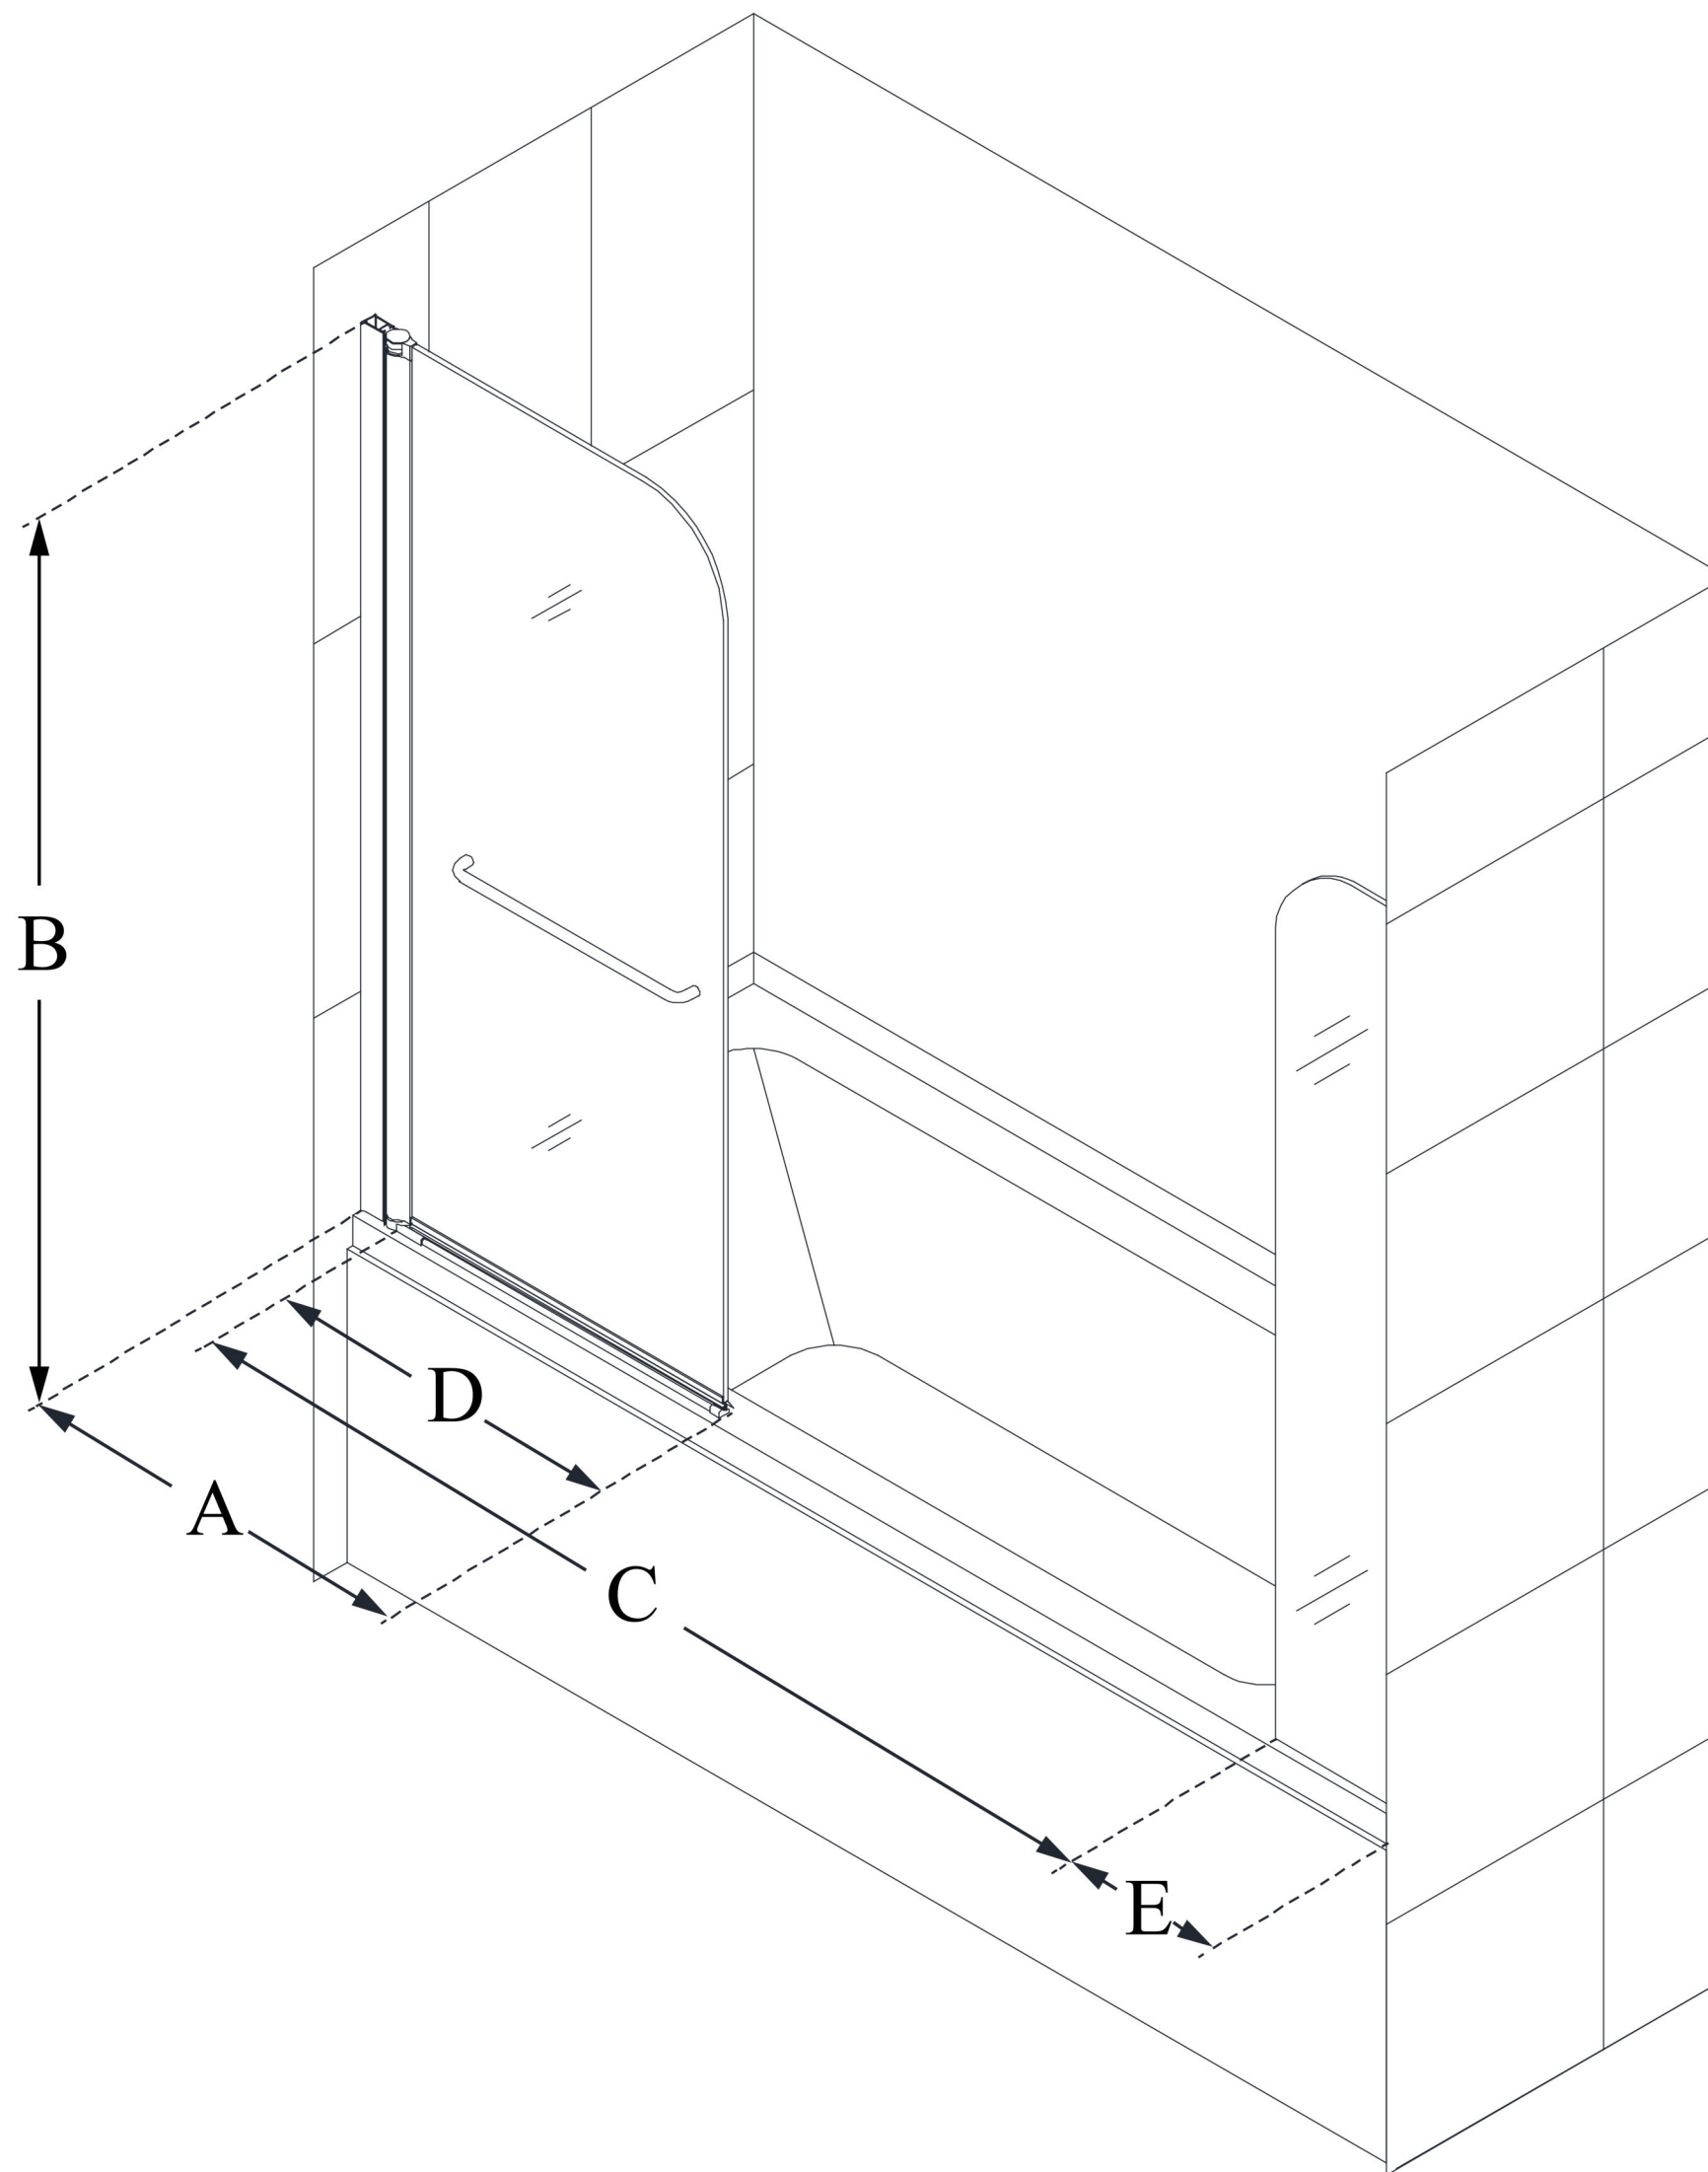

# AQUA SWING

DreamLine Aqua Swing 56-60 in.  
W x 58 in. H Frameless Tub Door  
with Extender Panel

**SWING DOOR**

## CONFIGURATION DIMENSIONS:

**A: 34 in.**

MODEL WIDTH

**B: 58 in.**

MODEL HEIGHT

**C: 48 in. (in a 60 in. opening)**

ACCESS WIDTH

**D: 31 in.**

DOOR WIDTH

**E: 9 in.**

EXTENDER PANEL WIDTH

DreamLine reserves the right to update or modify the hardware or materials pictured without prior notice for the purpose of product improvement and customer satisfaction.