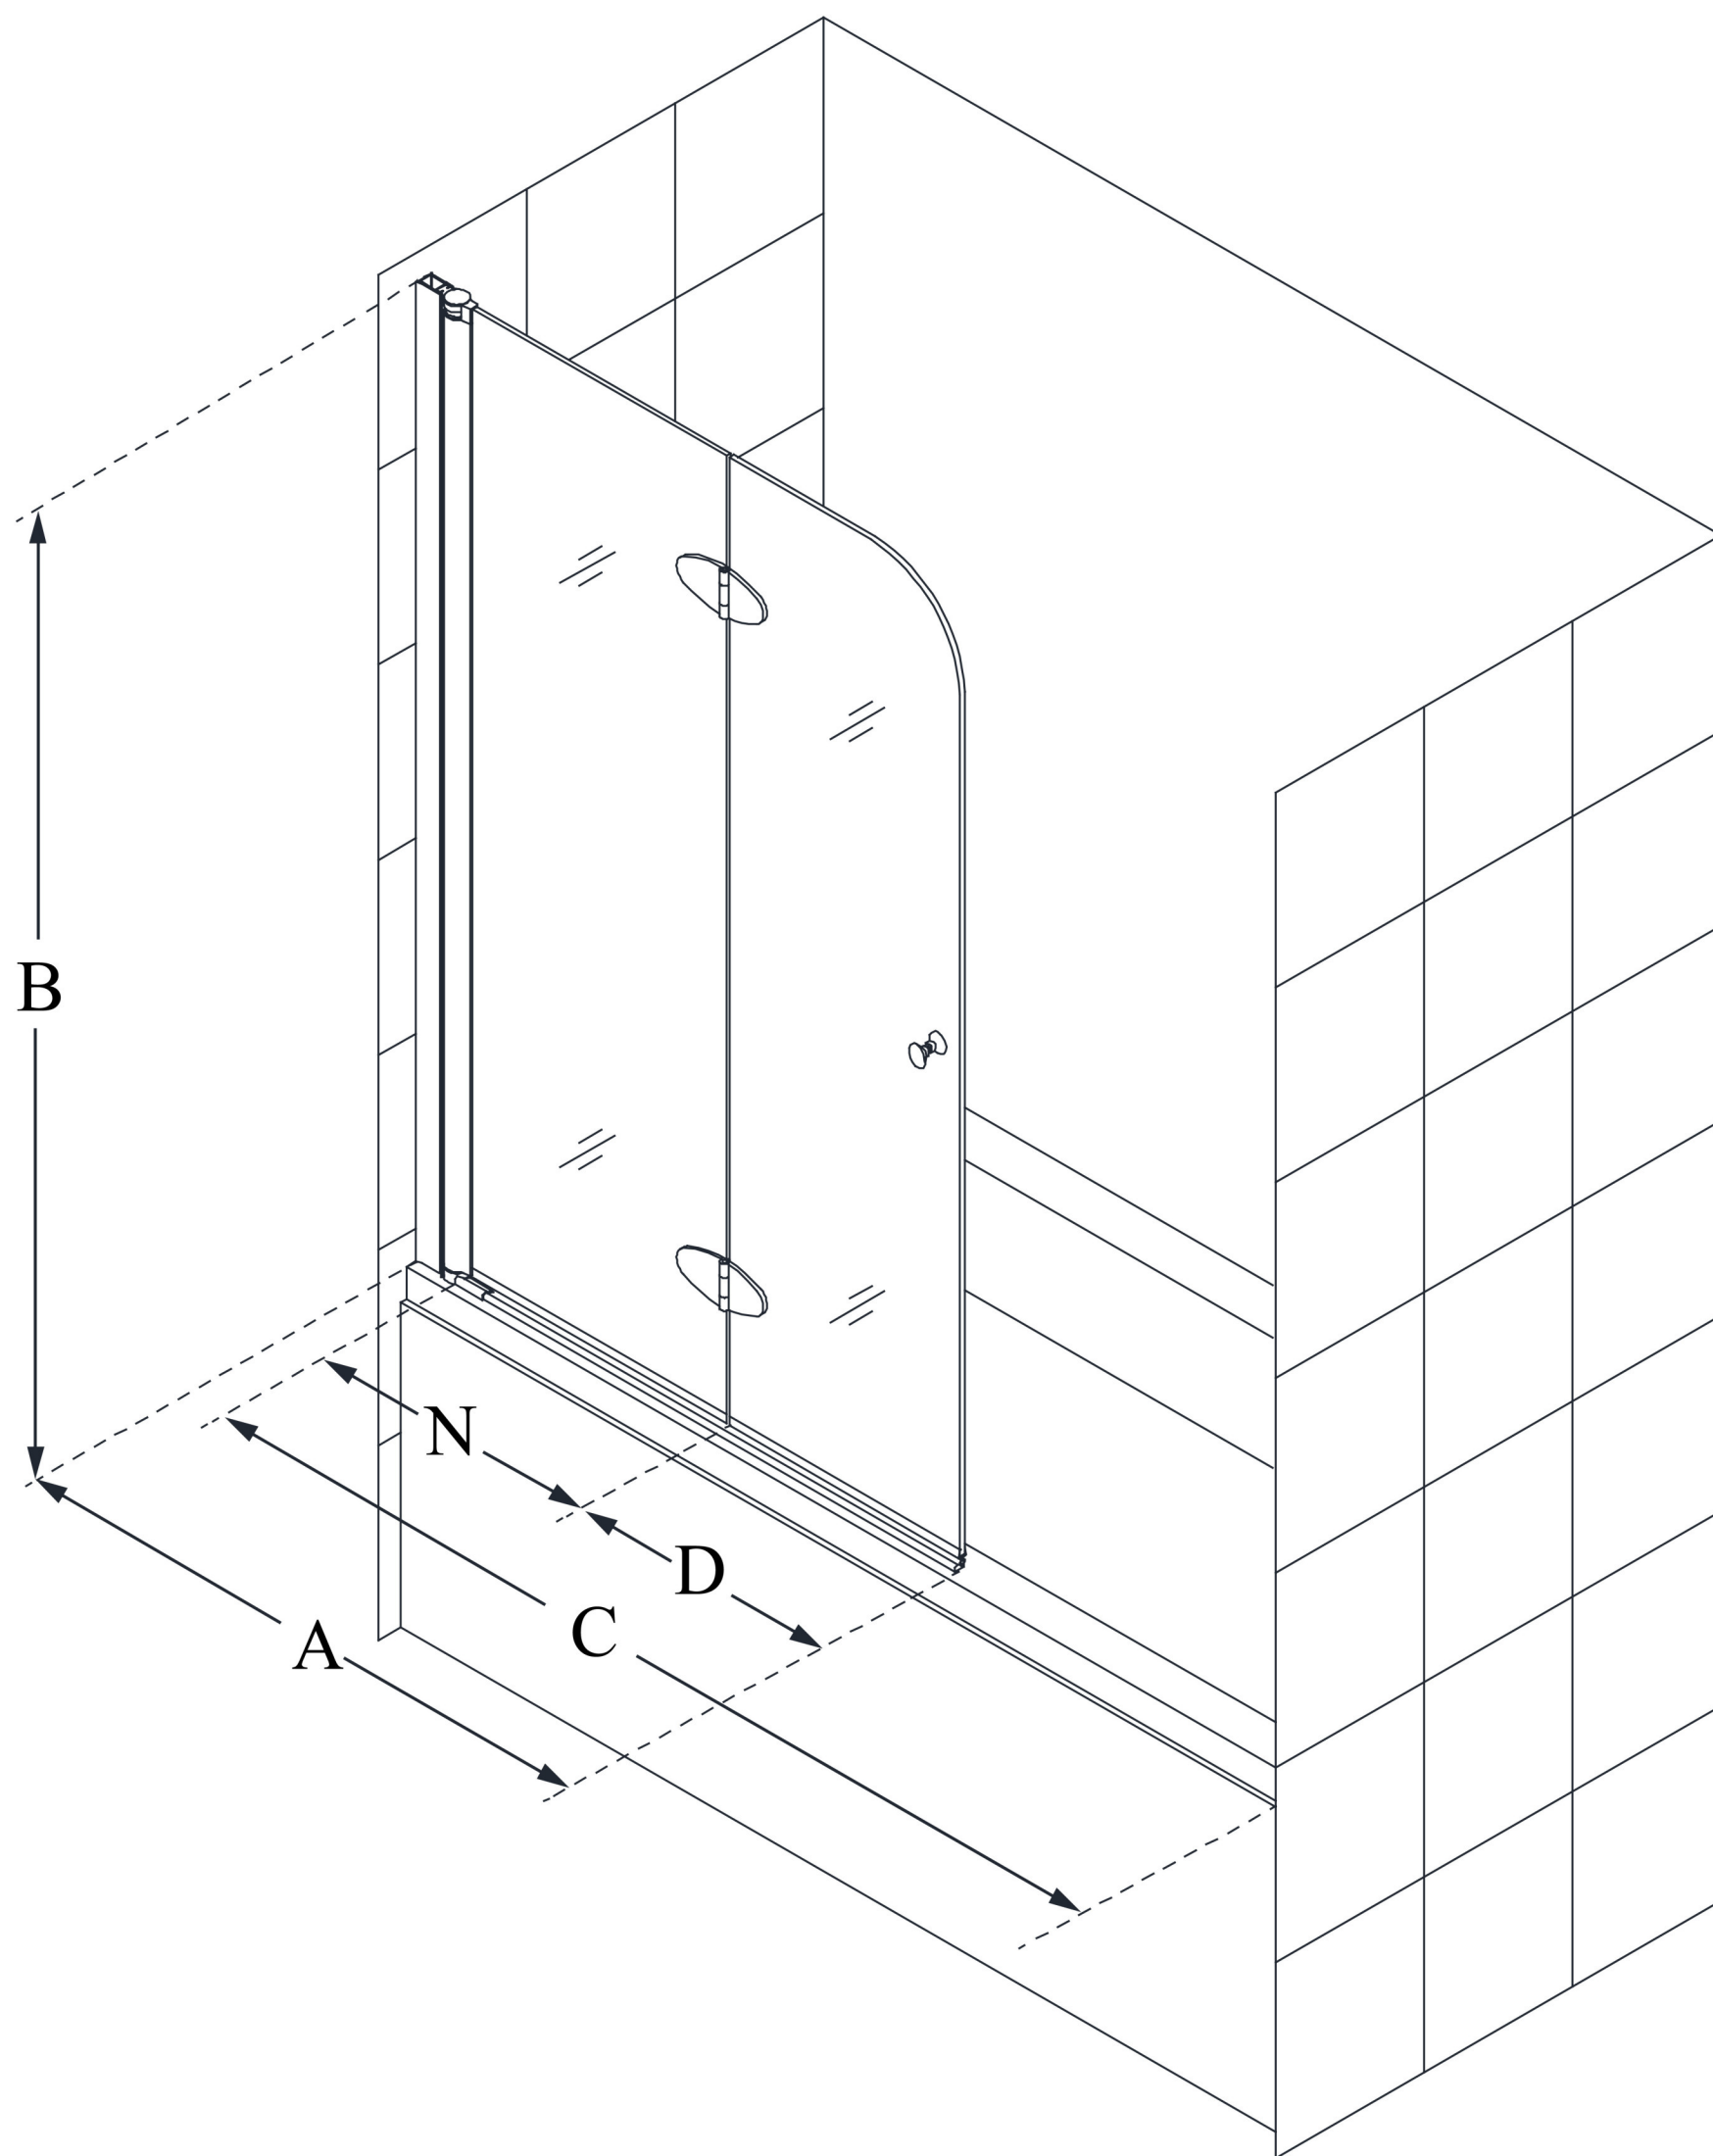

SHDR-3636580

AQUA FOLD

DreamLine Aqua Fold 36 in. W x 58 in. H Frameless Hinged Tub Door

BI-FOLD DOOR

CONFIGURATION DIMENSIONS:

A: 36 in.

MODEL WIDTH

B: 58 in.

MODEL HEIGHT

C: 57 in. (in a 60 in. opening)

ACCESS WIDTH

D: 15 7/8 in.

DOOR WIDTH

N: 16 15/16 in.

HINGE PANEL WIDTH

DreamLine reserves the right to update or modify the hardware or materials pictured without prior notice for the purpose of product improvement and customer satisfaction.