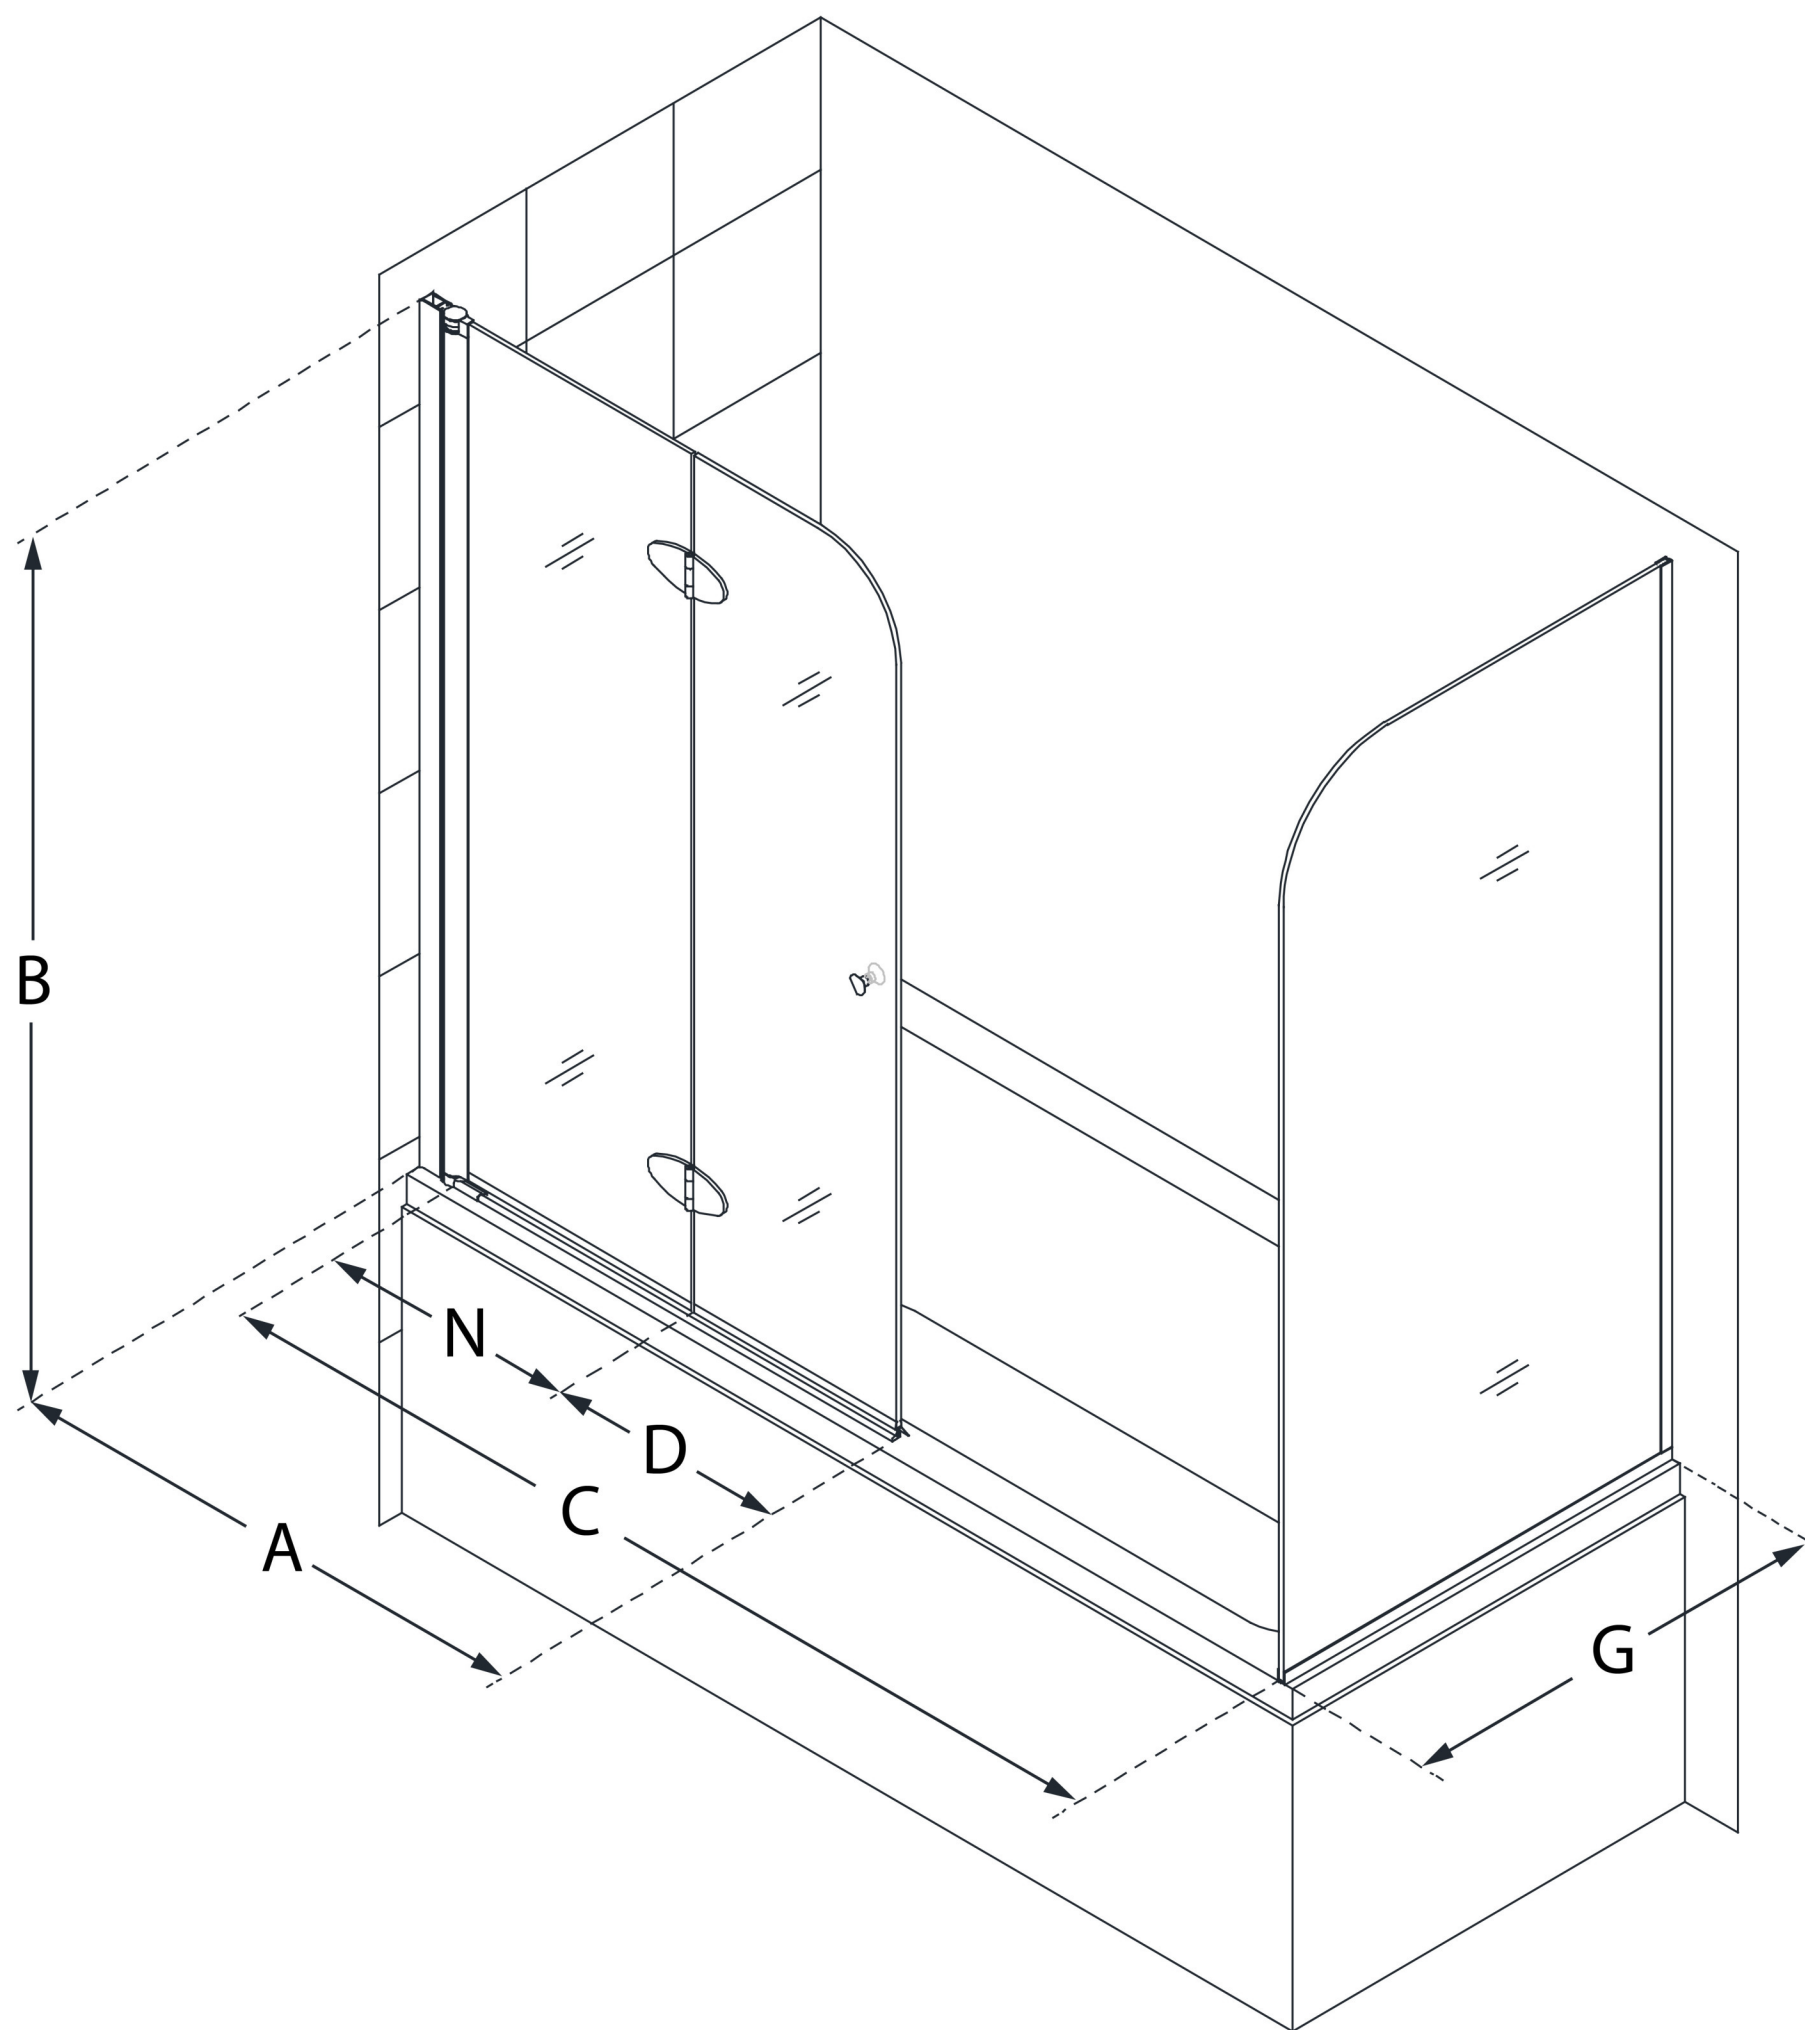

SHDR-3636580-RT

AQUA FOLD

DreamLine Aqua Fold 56-60 in.
W x 30 in. D x 58 in. H Frameless
Hinged Tub Door with Return Panel

BI-FOLD DOOR

CONFIGURATION DIMENSIONS:

A: 36 in.

MODEL WIDTH

B: 58 in.

MODEL HEIGHT

C: 57 in. (in a 60 in. opening)

ACCESS WIDTH

D: 15 7/8 in.

DOOR WIDTH

G: 30 in.

RETURN PANEL WIDTH

N: 16 15/16 in.

HINGE PANEL WIDTH

DreamLine reserves the right to update or modify the hardware or materials pictured without prior notice for the purpose of product improvement and customer satisfaction.