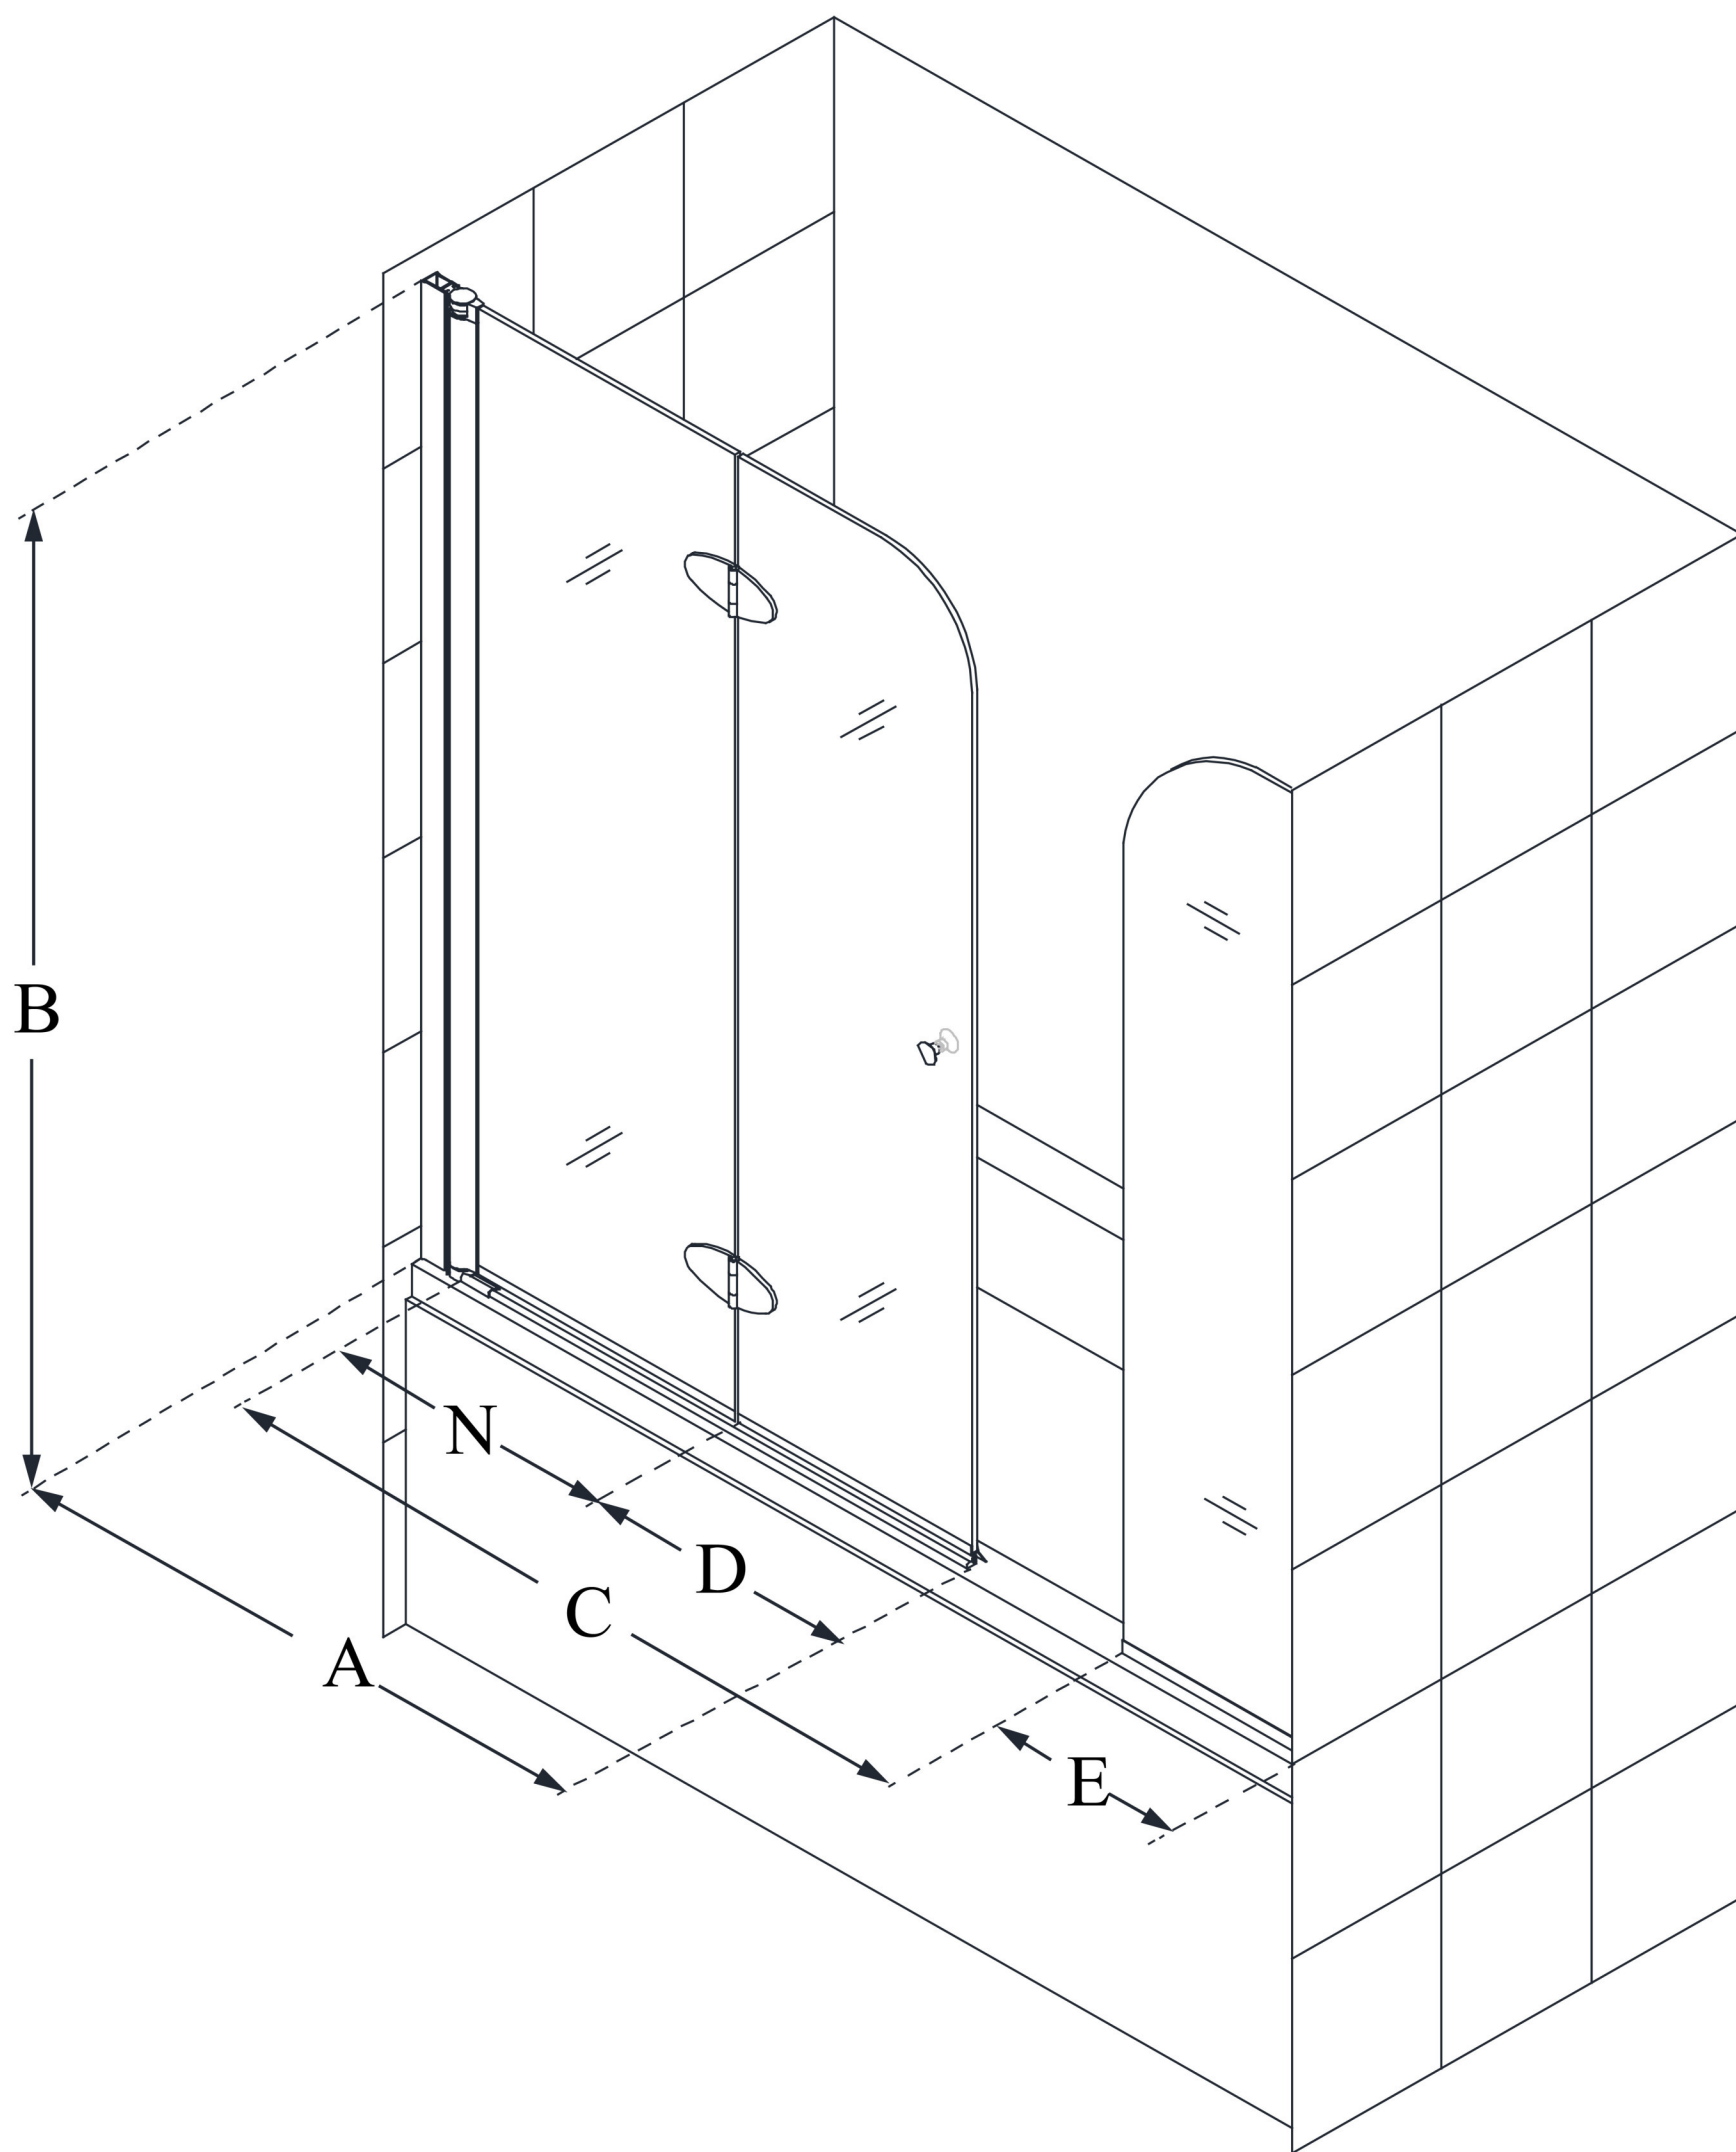

SHDR-3636580-EX

AQUA FOLD

DreamLine Aqua Fold 56-60 in. W
x 58 in. H Frameless Hinged Tub
Door with Extender Panel

BI-FOLD DOOR

CONFIGURATION DIMENSIONS:

A: 36 in.

MODEL WIDTH

B: 58 in.

MODEL HEIGHT

C: 48 in. (in a 60 in. opening)

ACCESS WIDTH

D: 15 7/8 in.

DOOR WIDTH

E: 9 in.

EXTENDER PANEL WIDTH

N: 16 15/16 in.

HINGE PANEL WIDTH

DreamLine reserves the right to update or modify the hardware or materials pictured without prior notice for the purpose of product improvement and customer satisfaction.