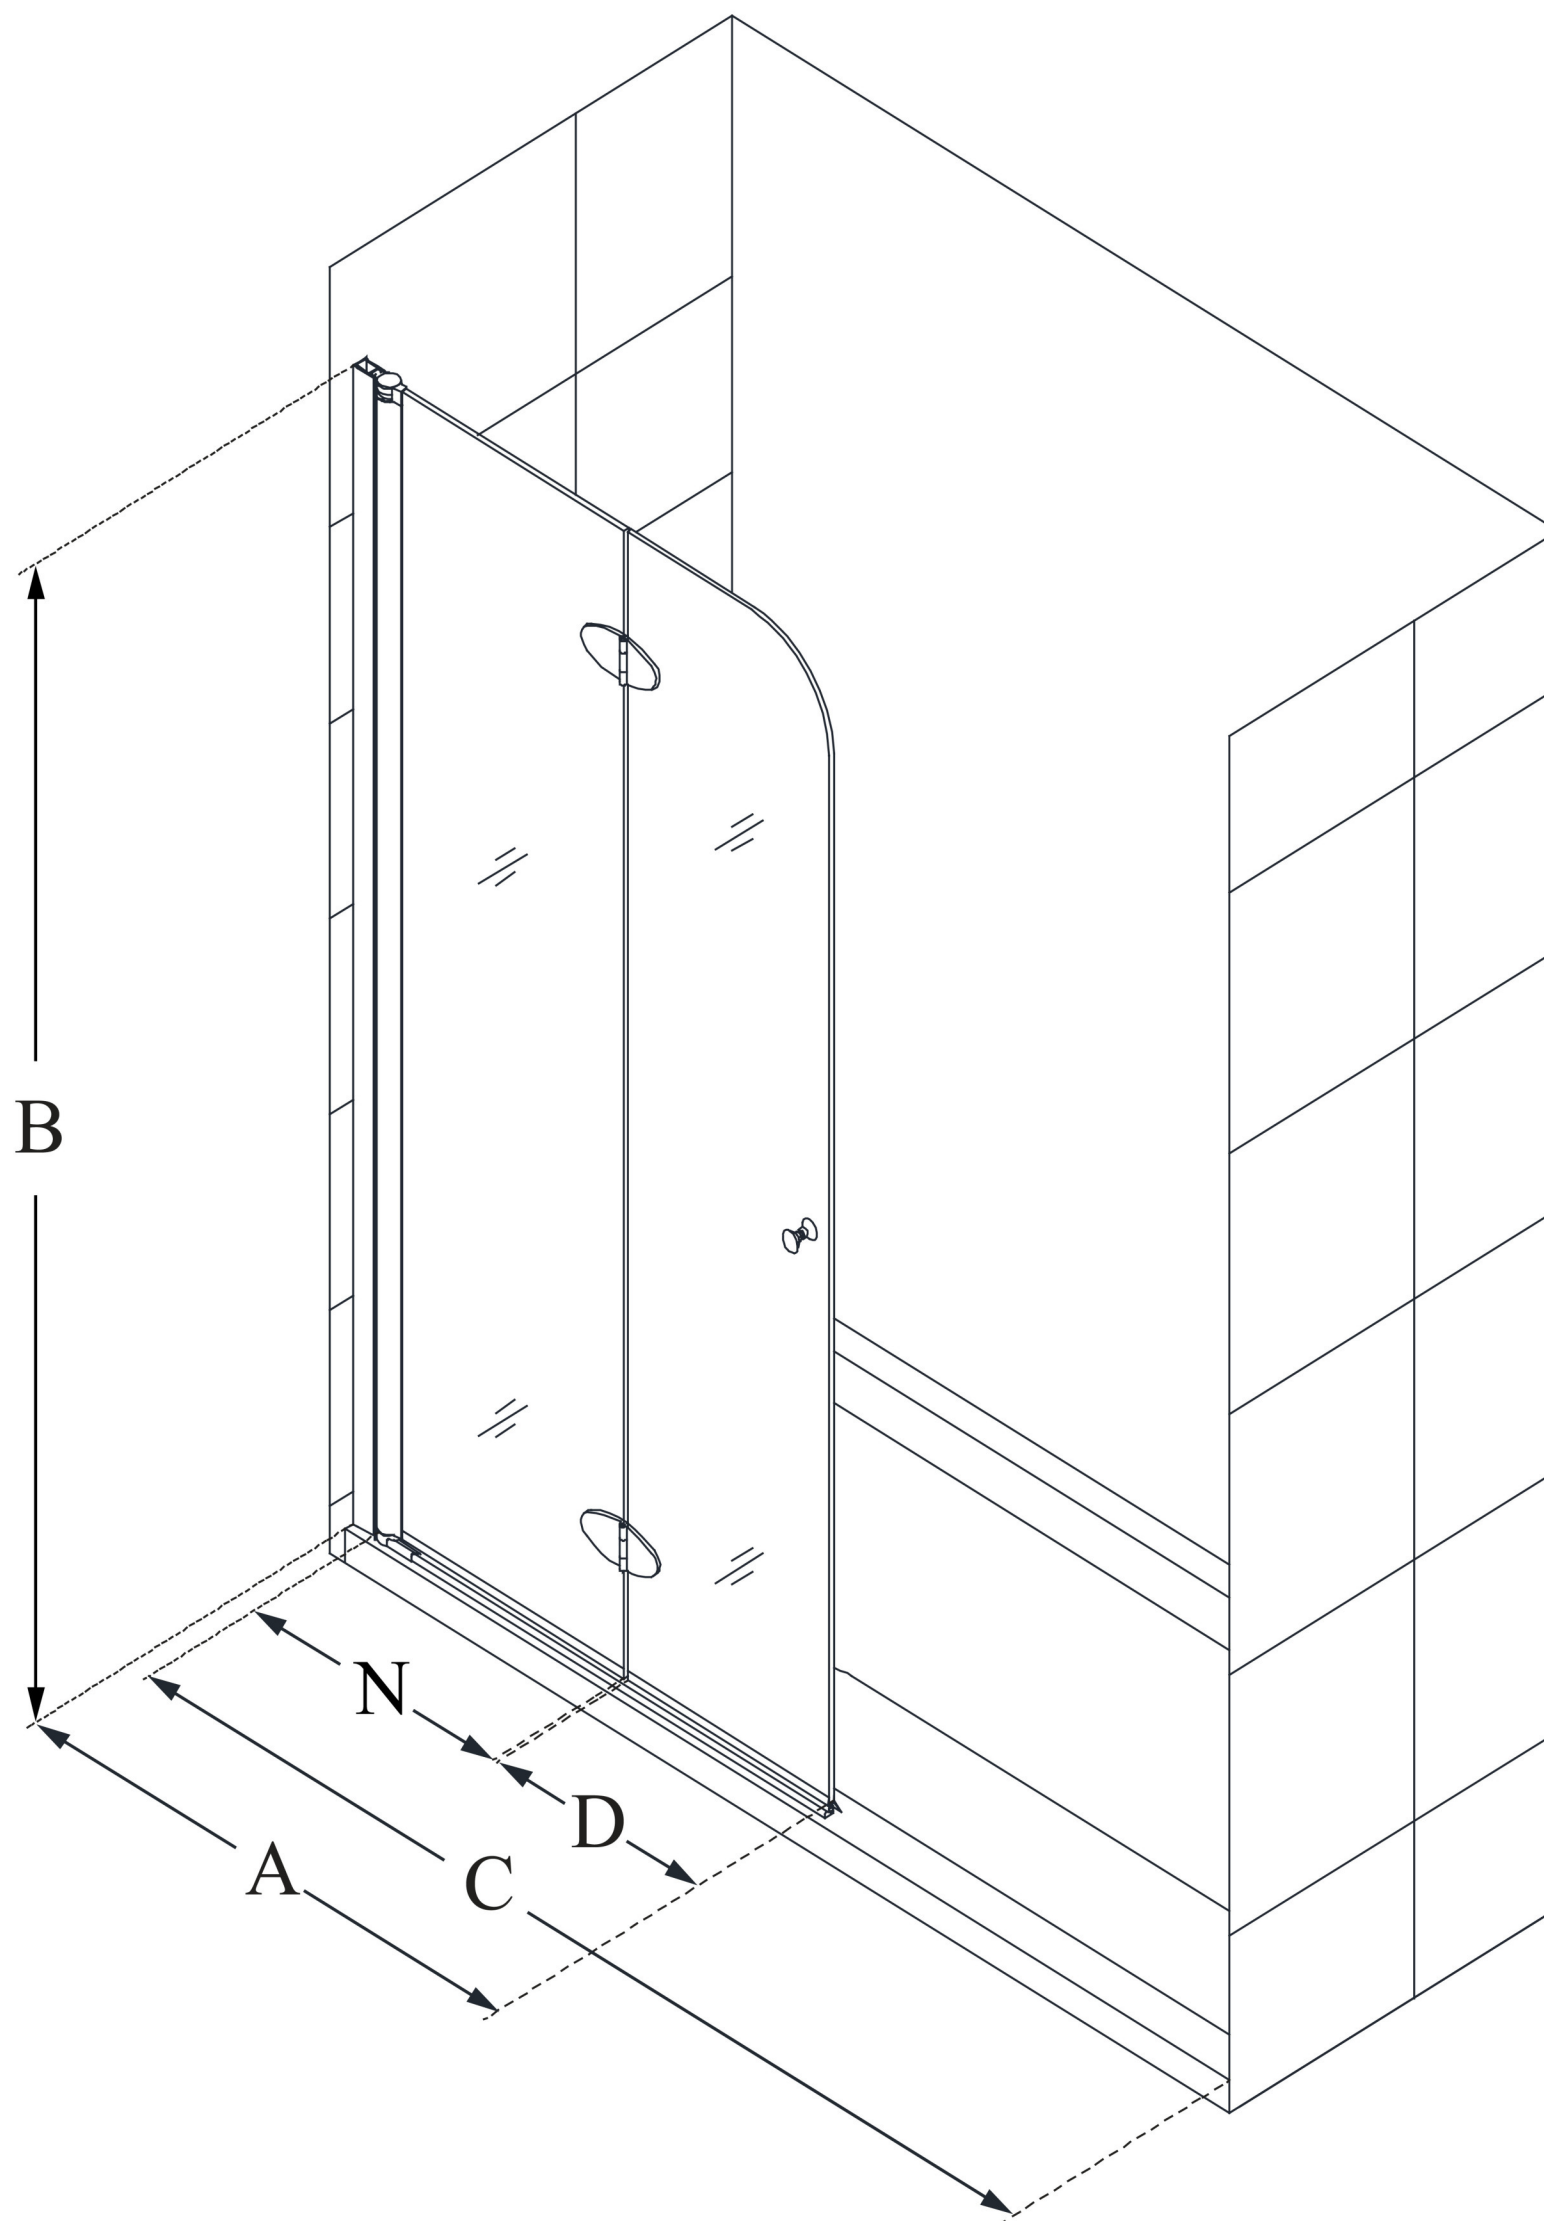

SHDR-3634720

AQUA FOLD

DreamLine Aqua Fold 33 1/2 in. W x
72 in. H Frameless Bi-Fold Shower
Door

BI-FOLD DOOR

CONFIGURATION DIMENSIONS:

A: 33 1/2 in.

MODEL WIDTH

B: 72 in.

MODEL HEIGHT

C: 45 in. (in a 48 in. opening)

ACCESS WIDTH

D: 14 11/16 in.

DOOR WIDTH

N: 15 11/16 in.

HINGE PANEL WIDTH

DreamLine reserves the right to update or modify the hardware or materials pictured without prior notice for the purpose of product improvement and customer satisfaction.