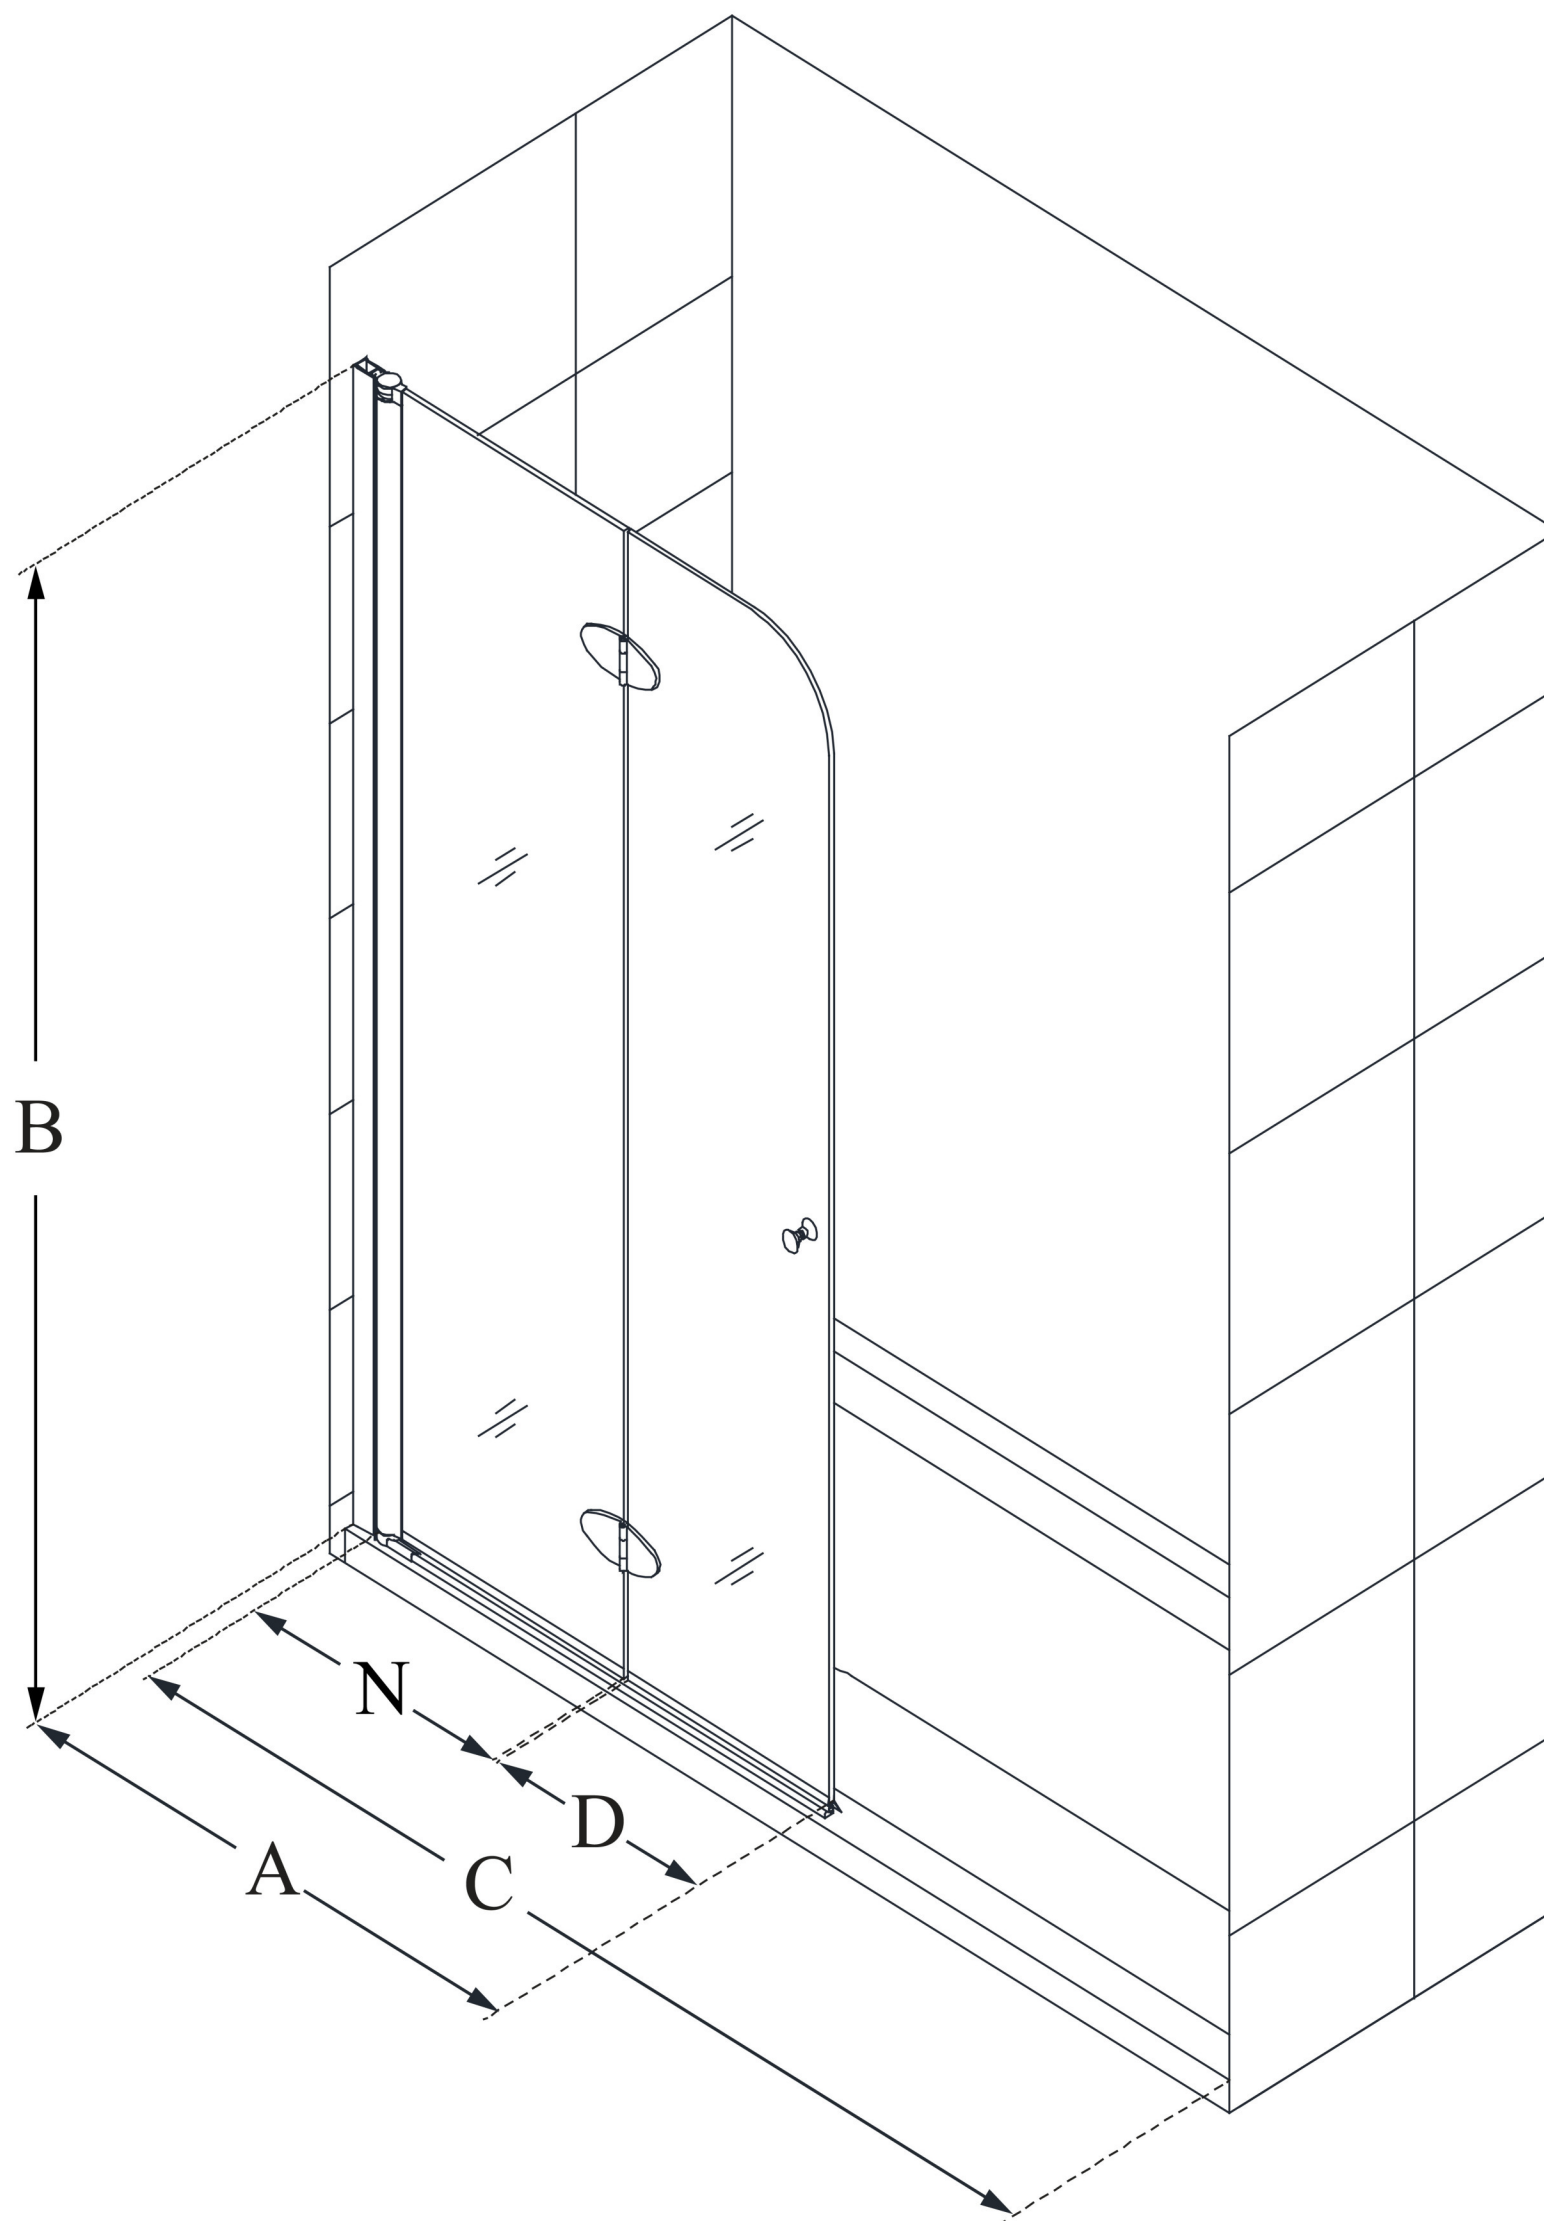

# AQUA FOLD

DreamLine Aqua Fold 29 1/2 in. W x  
72 in. H Frameless Bi-Fold Shower  
Door

**BI-FOLD DOOR**

## CONFIGURATION DIMENSIONS:

**A: 29 1/2 in.**

MODEL WIDTH

**B: 72 in.**

MODEL HEIGHT

**C: 45 in. (in a 48 in. opening)**

ACCESS WIDTH

**D: 12 11/16 in.**

DOOR WIDTH

**N: 13 11/16 in.**

HINGE PANEL WIDTH

DreamLine reserves the right to update or modify the hardware or materials pictured without prior notice for the purpose of product improvement and customer satisfaction.