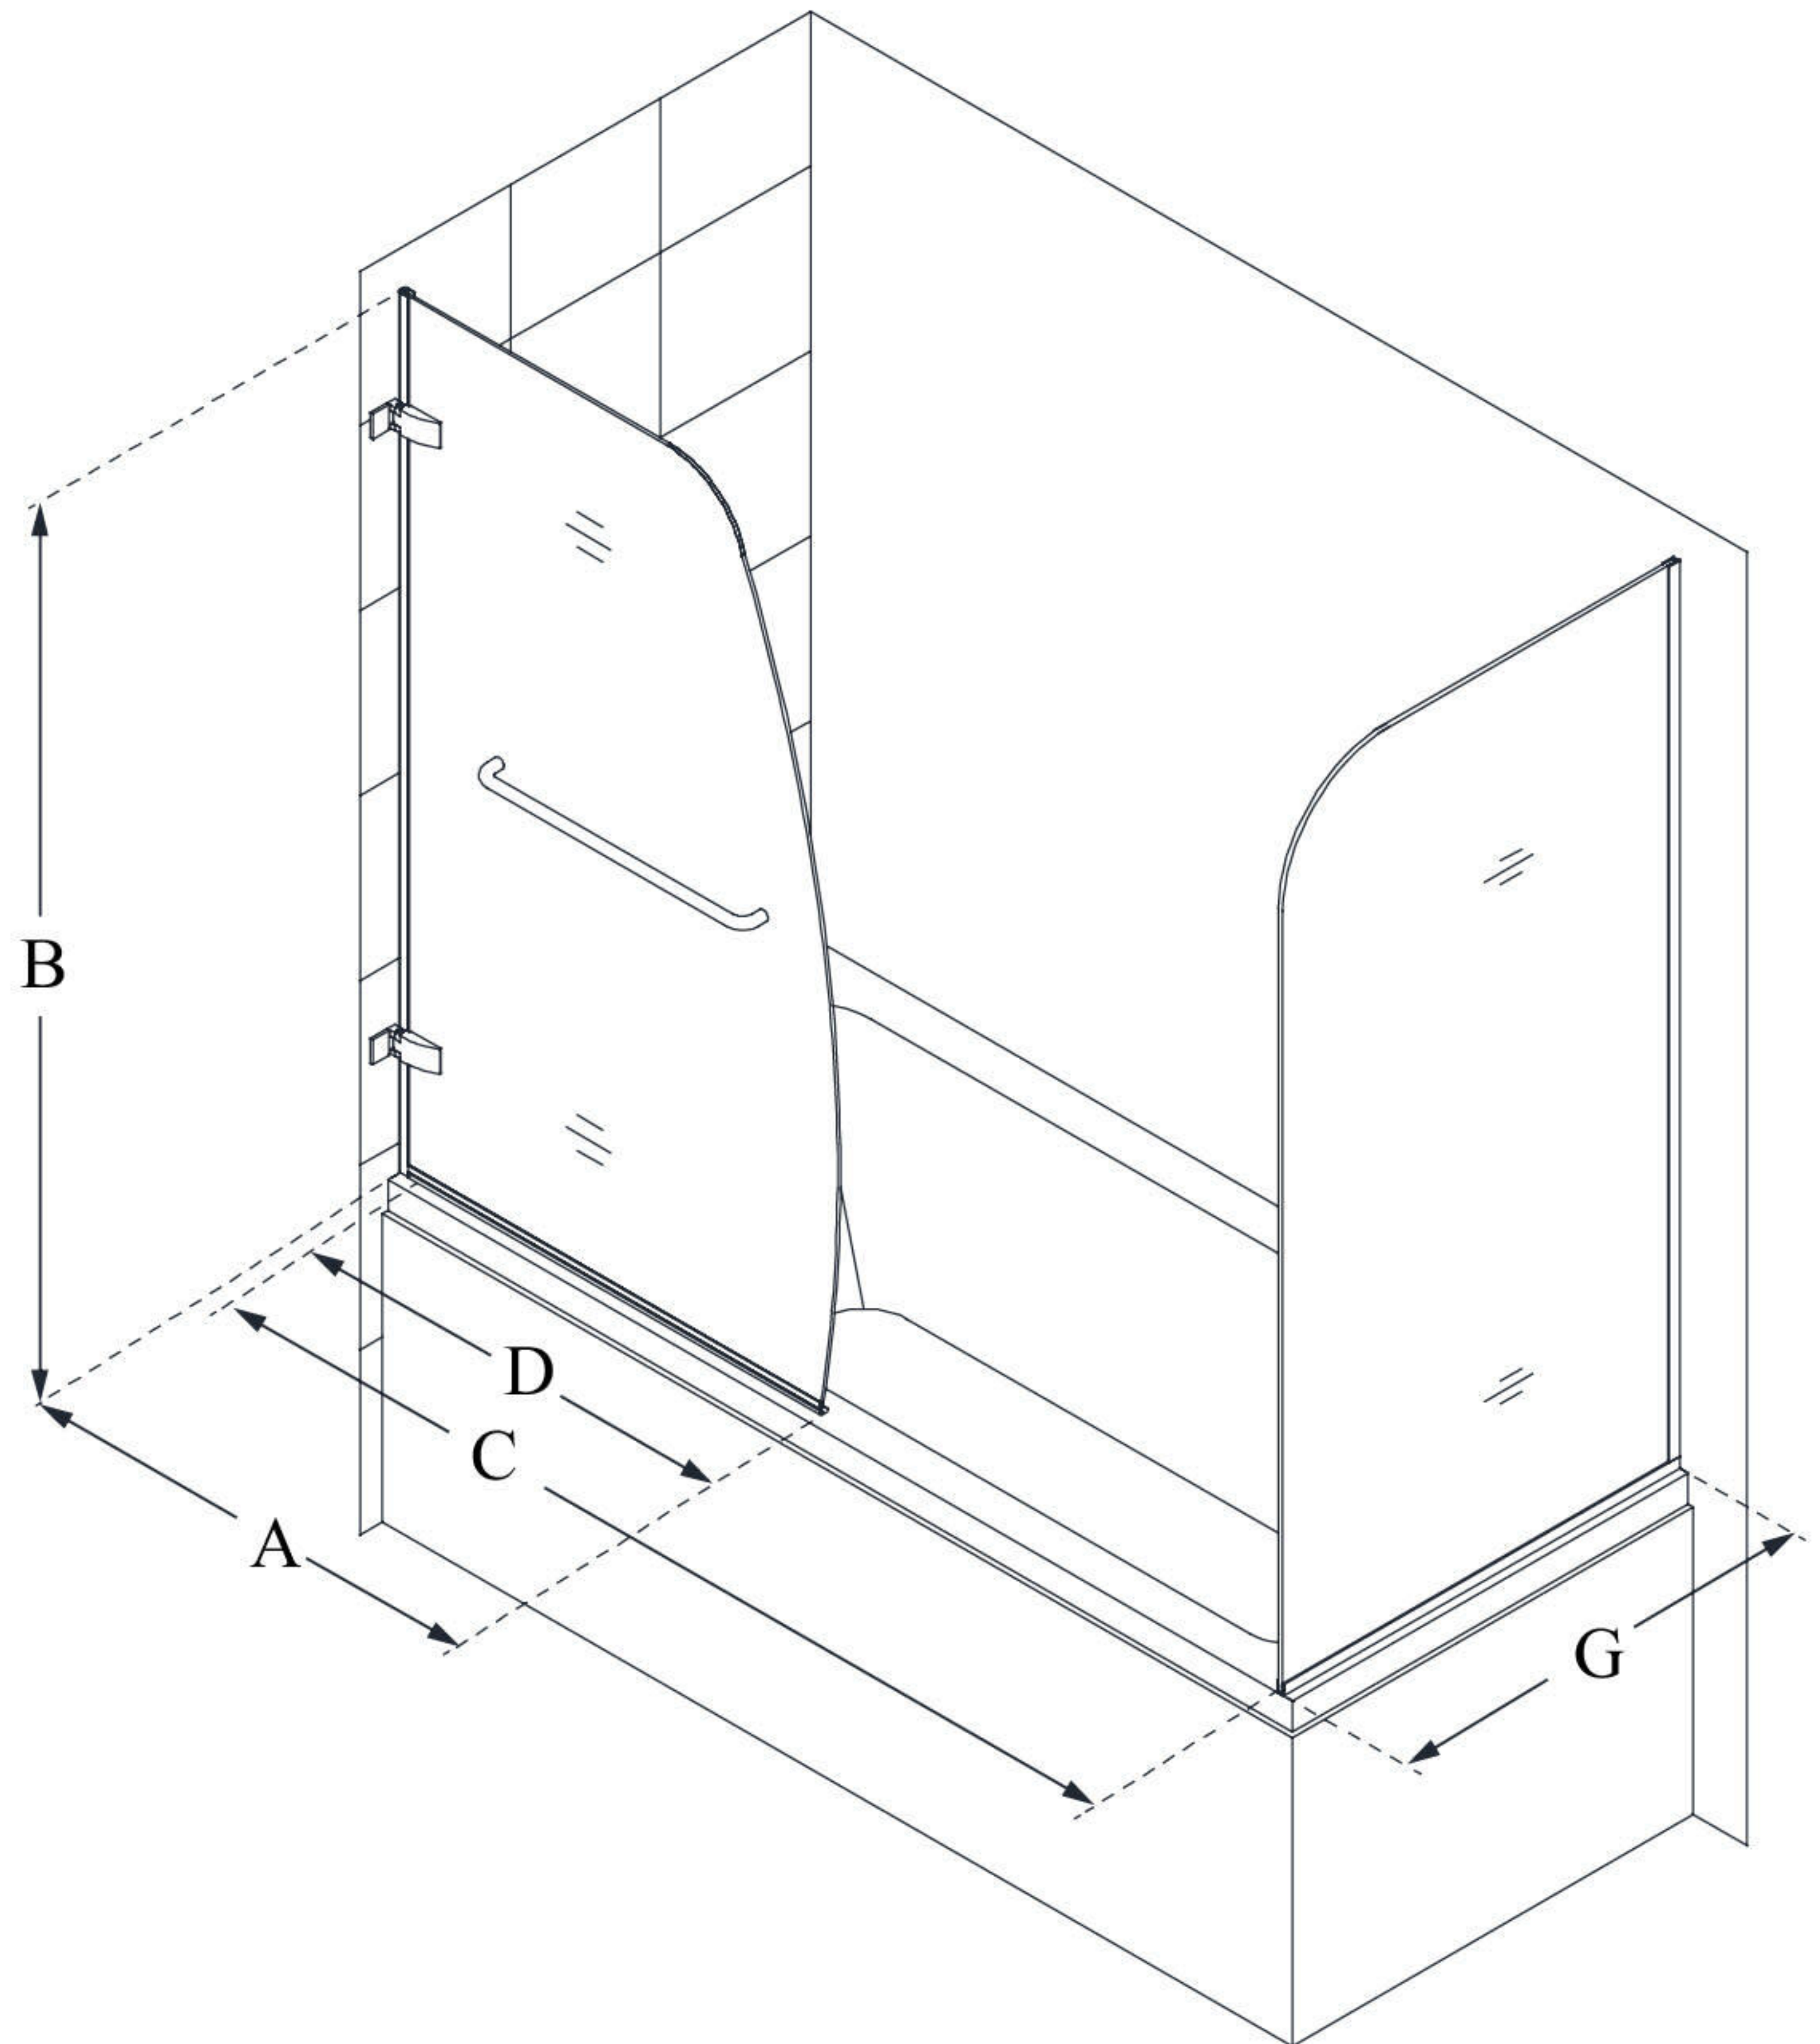

SHDR-3534586-RT

AQUA UNO

DreamLine Aqua Uno 56-60 in. W x
30 in. D x 58 in. H Frameless Hinged
Tub Door with Return Panel

SWING DOOR

CONFIGURATION DIMENSIONS:

A: 34 5/16 in.

MODEL WIDTH

B: 58 in.

MODEL HEIGHT

C: 59 1/2 in. (in a 60 in. opening)

ACCESS WIDTH

D: 34 in.

DOOR WIDTH

G: 30 in.

RETURN PANEL WIDTH

DreamLine reserves the right to update or modify the hardware or materials pictured without prior notice for the purpose of product improvement and customer satisfaction.