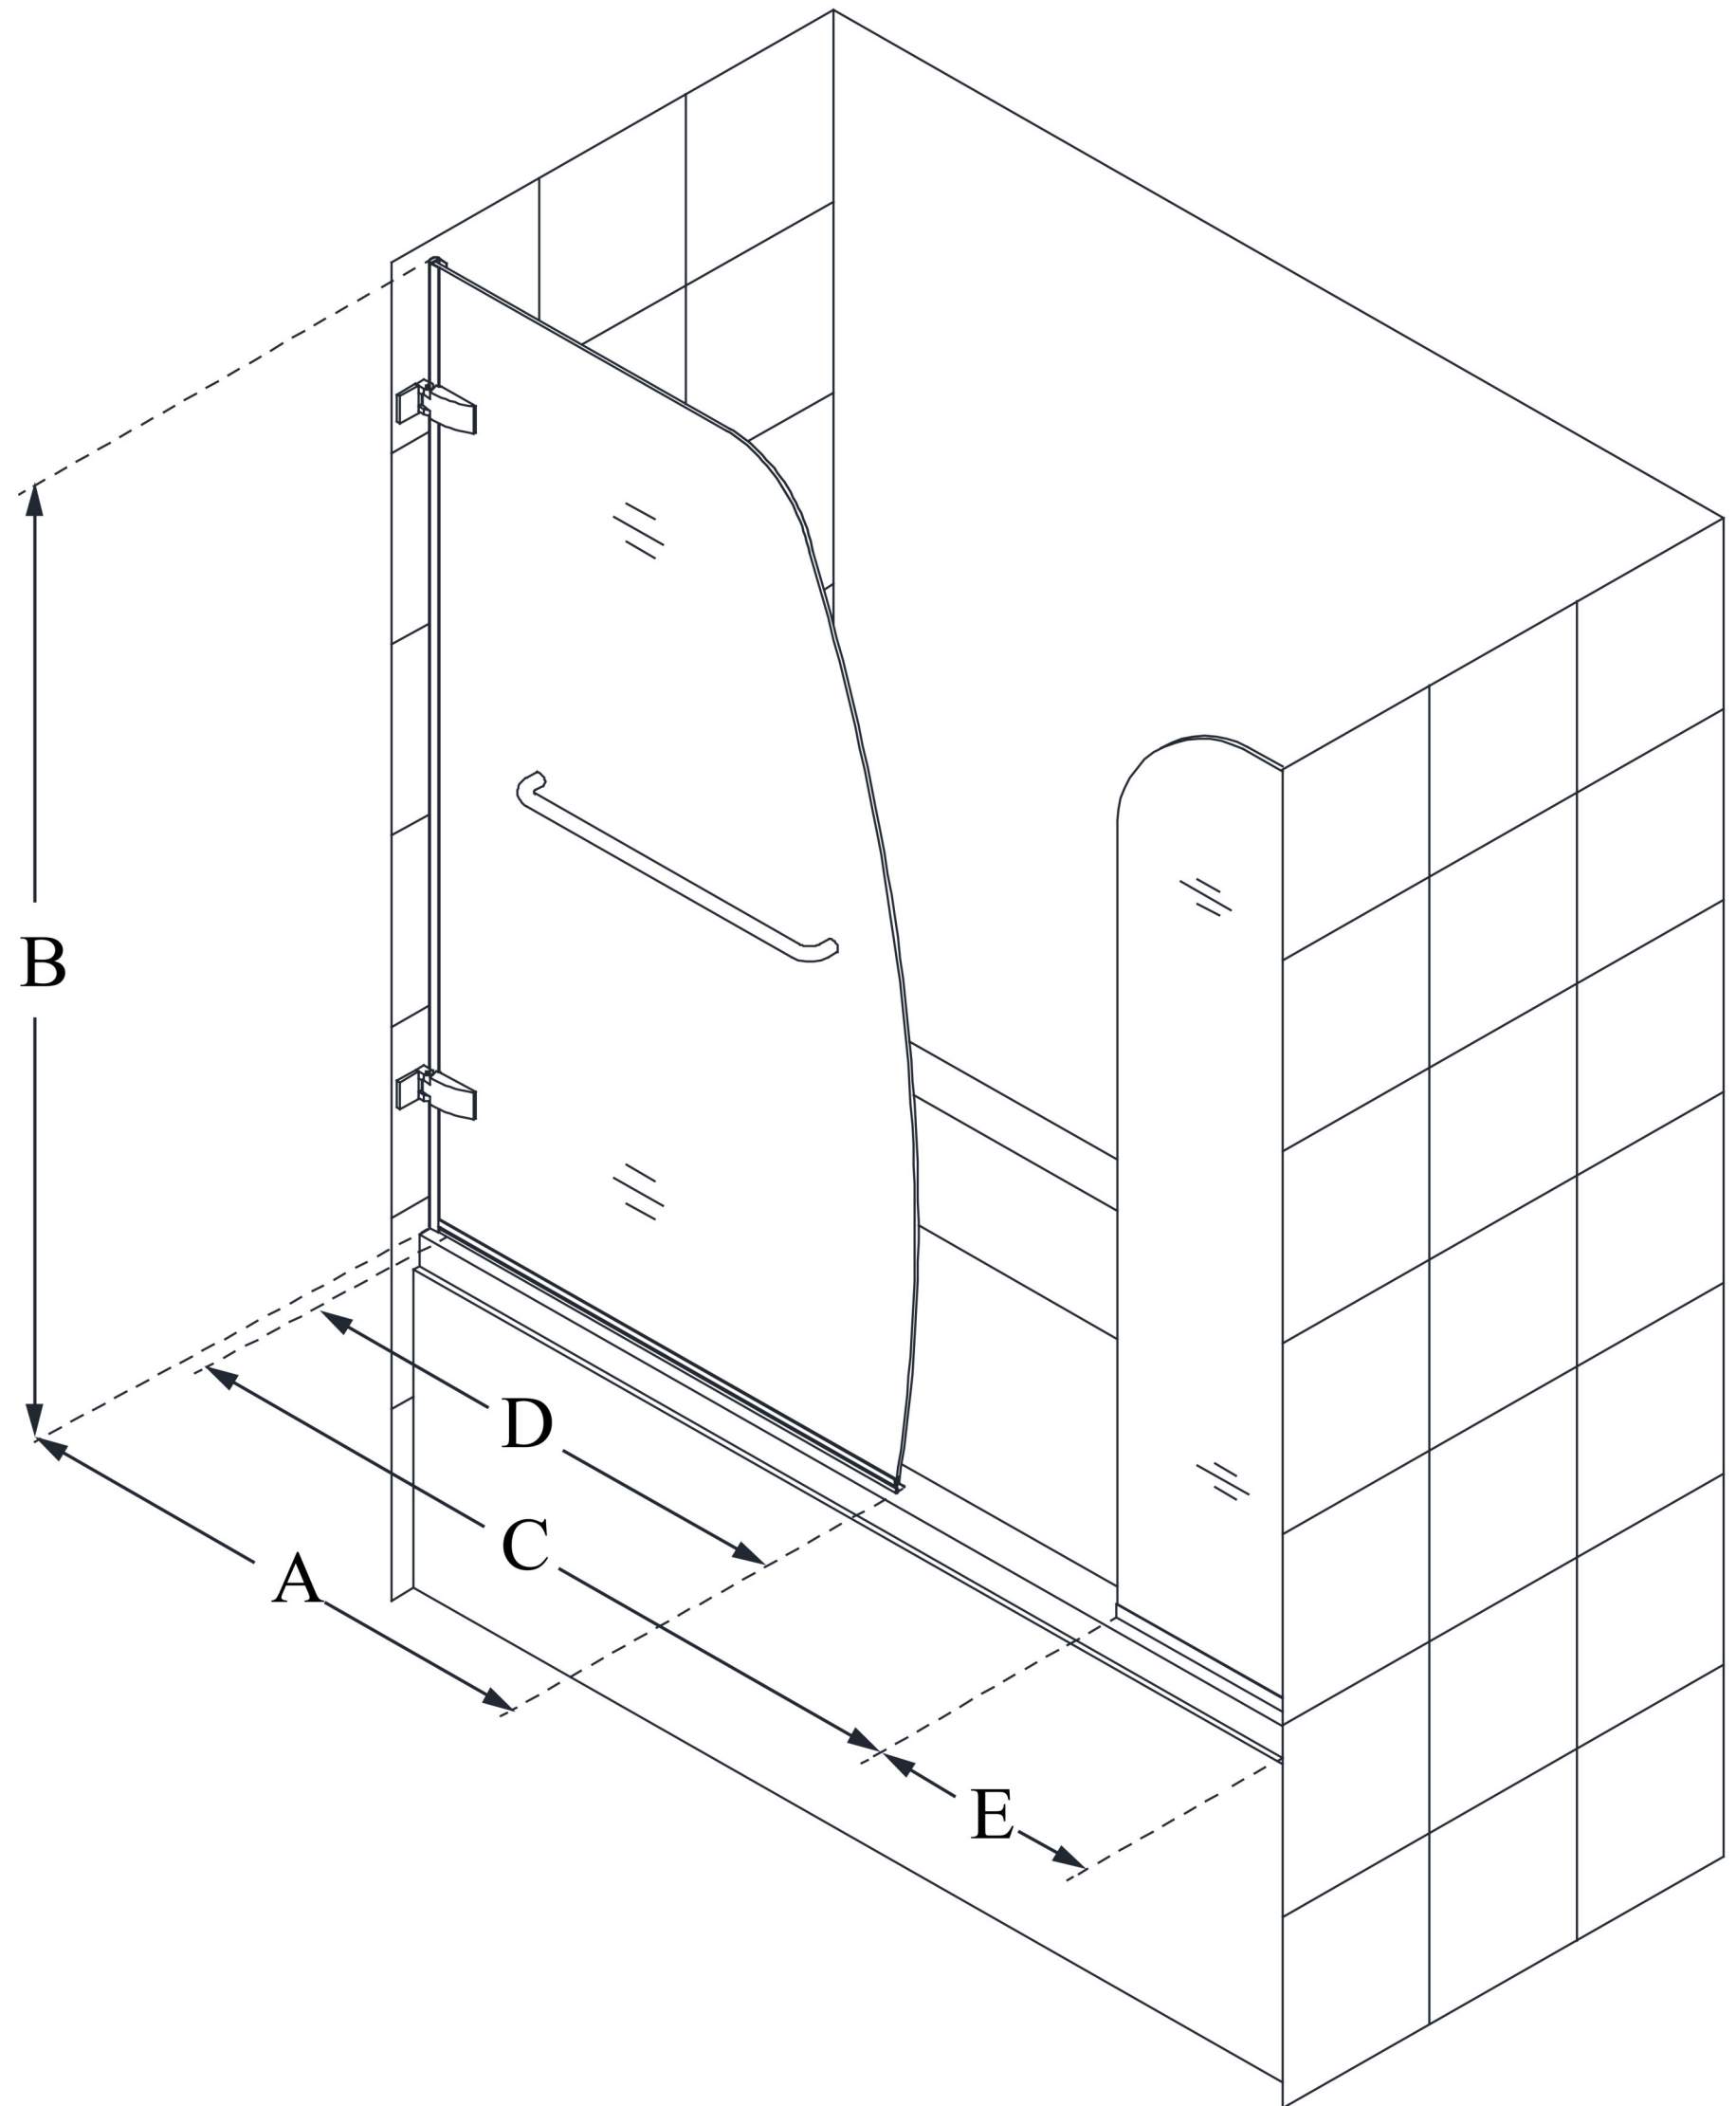

SHDR-3534586-EX

AQUA UNO

DreamLine Aqua Uno 56-60 in. W x
58 in. H Frameless Hinged Tub Door
with Extender Panel

SWING DOOR

CONFIGURATION DIMENSIONS:

A: 34 5/16 in.

MODEL WIDTH

B: 58 in.

MODEL HEIGHT

C: 50 1/2 in. (in a 60 in. opening)

ACCESS WIDTH

D: 34 in.

DOOR WIDTH

E: 9 in.

EXTENDER PANEL WIDTH

DreamLine reserves the right to update or modify the hardware or materials pictured without prior notice for the purpose of product improvement and customer satisfaction.