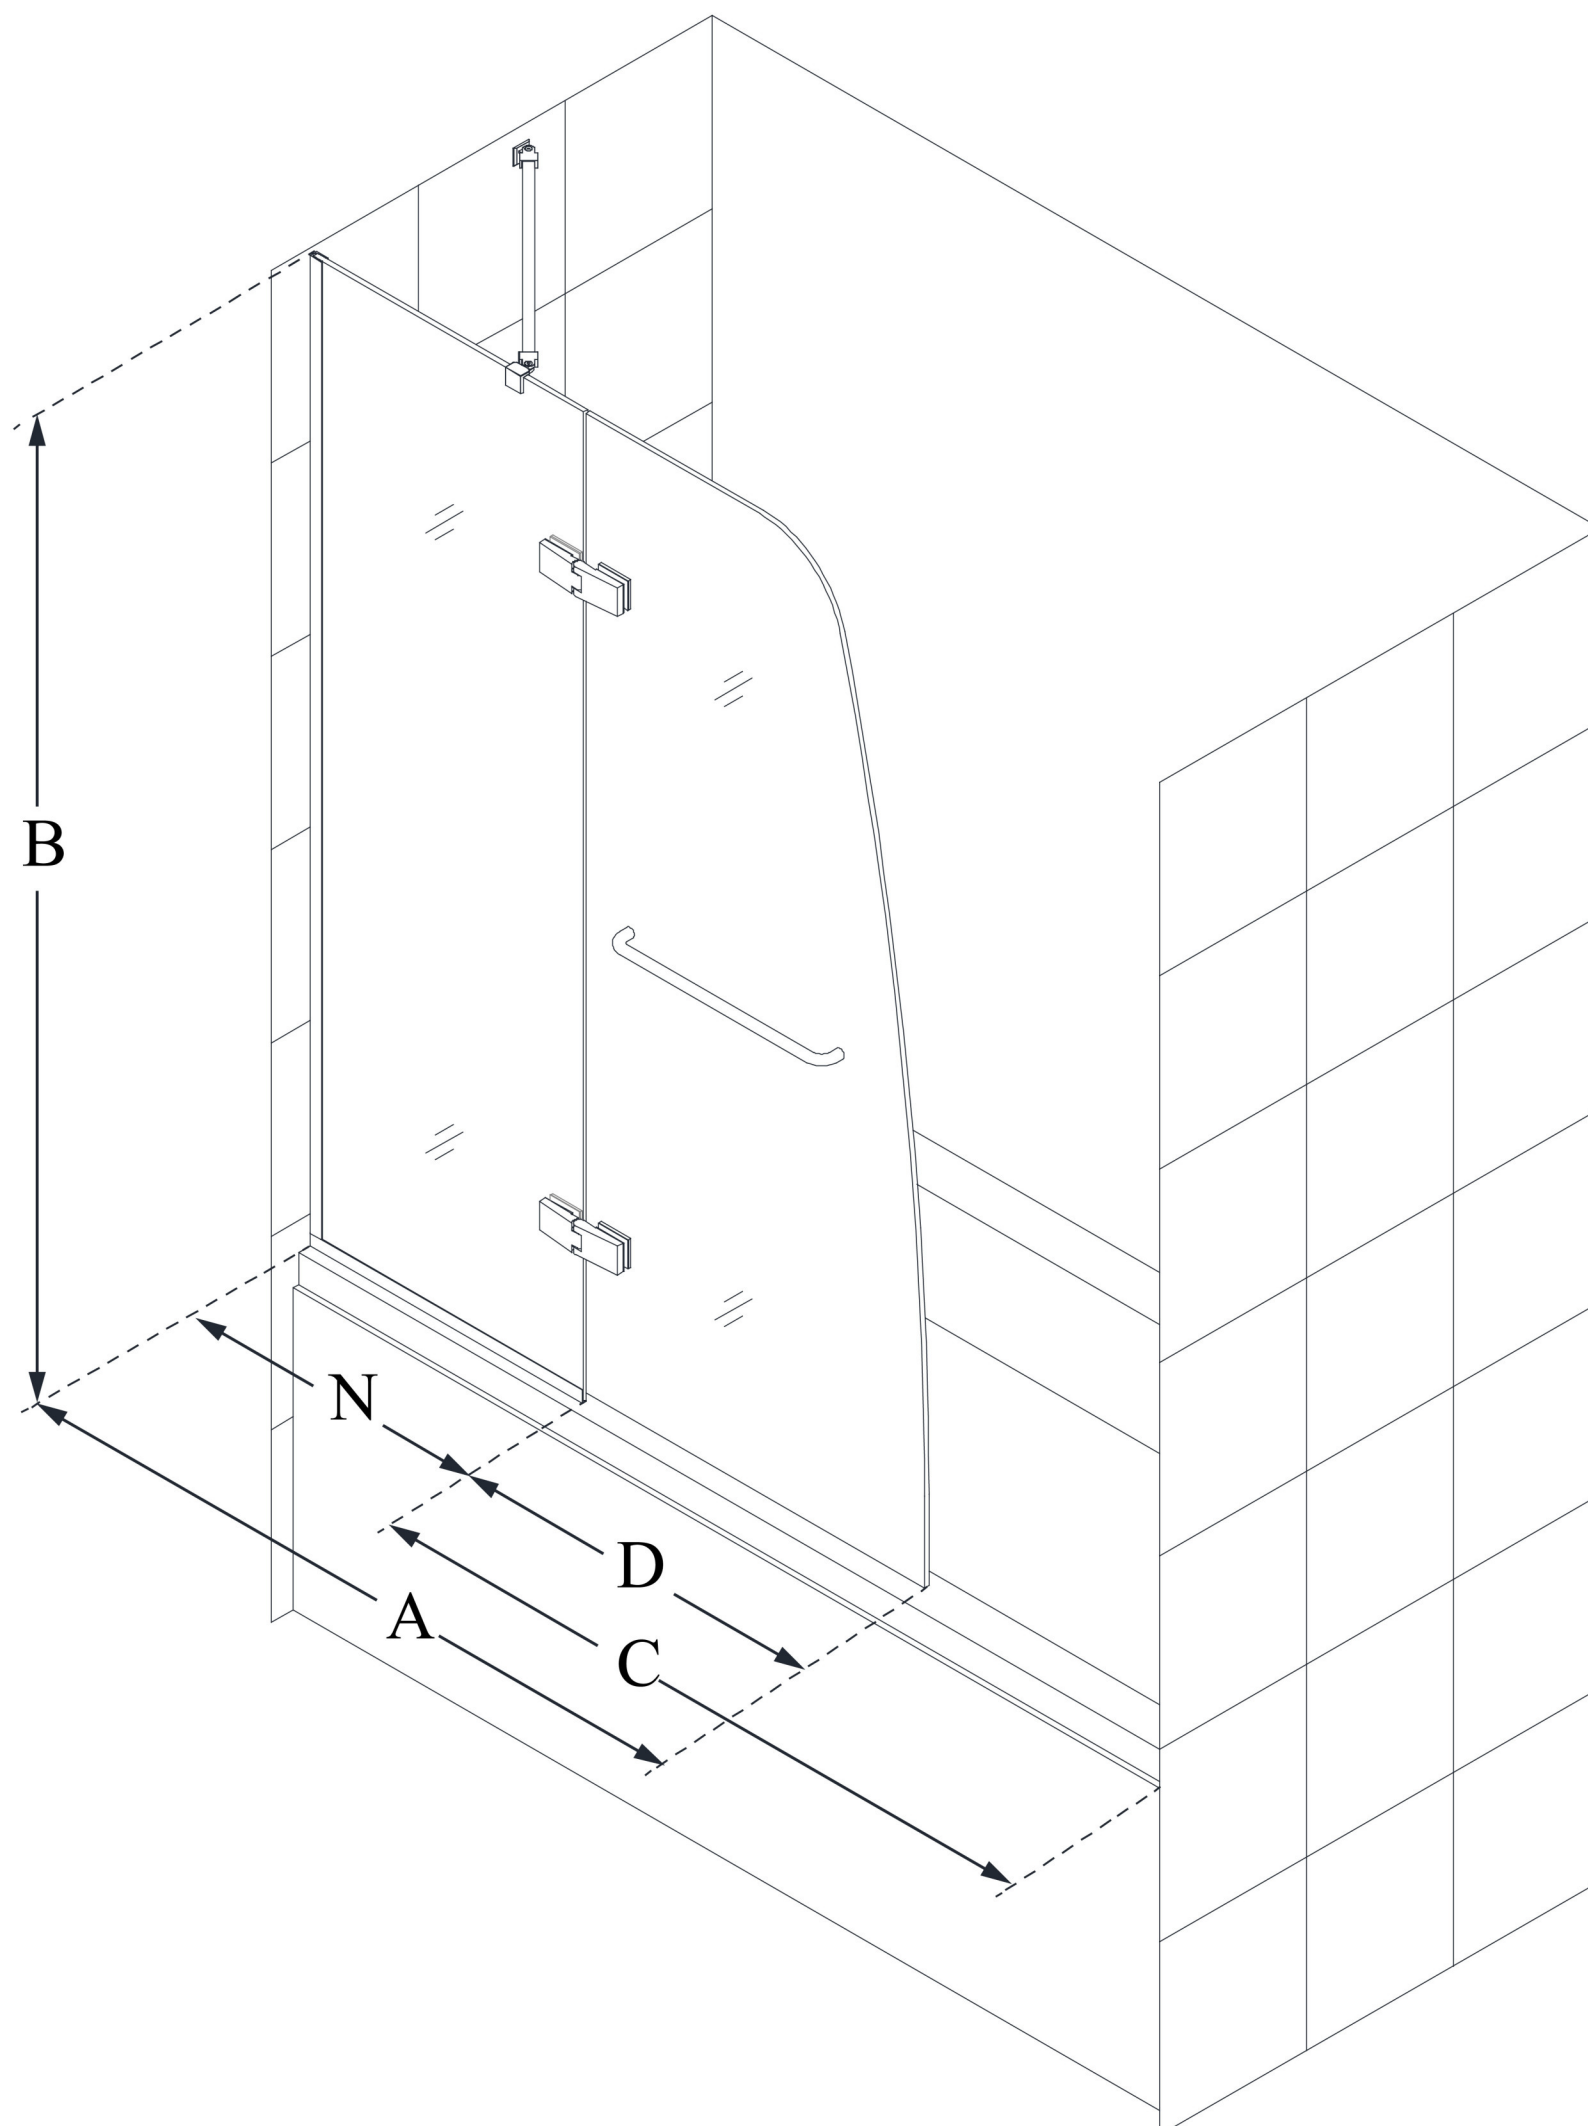

SHDR-3448580

AQUA ULTRA

DreamLine Aqua Ultra 48 in. W x
58 in. H Frameless Hinged Tub Door

SWING DOOR

CONFIGURATION DIMENSIONS:

A: 48 in.

MODEL WIDTH

B: 58 in.

MODEL HEIGHT

C: 36 in. (in a 60 in. opening)

ACCESS WIDTH

D: 24 1/8 in.

DOOR WIDTH

N: 23 7/8 in.

HINGE PANEL WIDTH

DreamLine reserves the right to update or modify the hardware or materials pictured without prior notice for the purpose of product improvement and customer satisfaction.