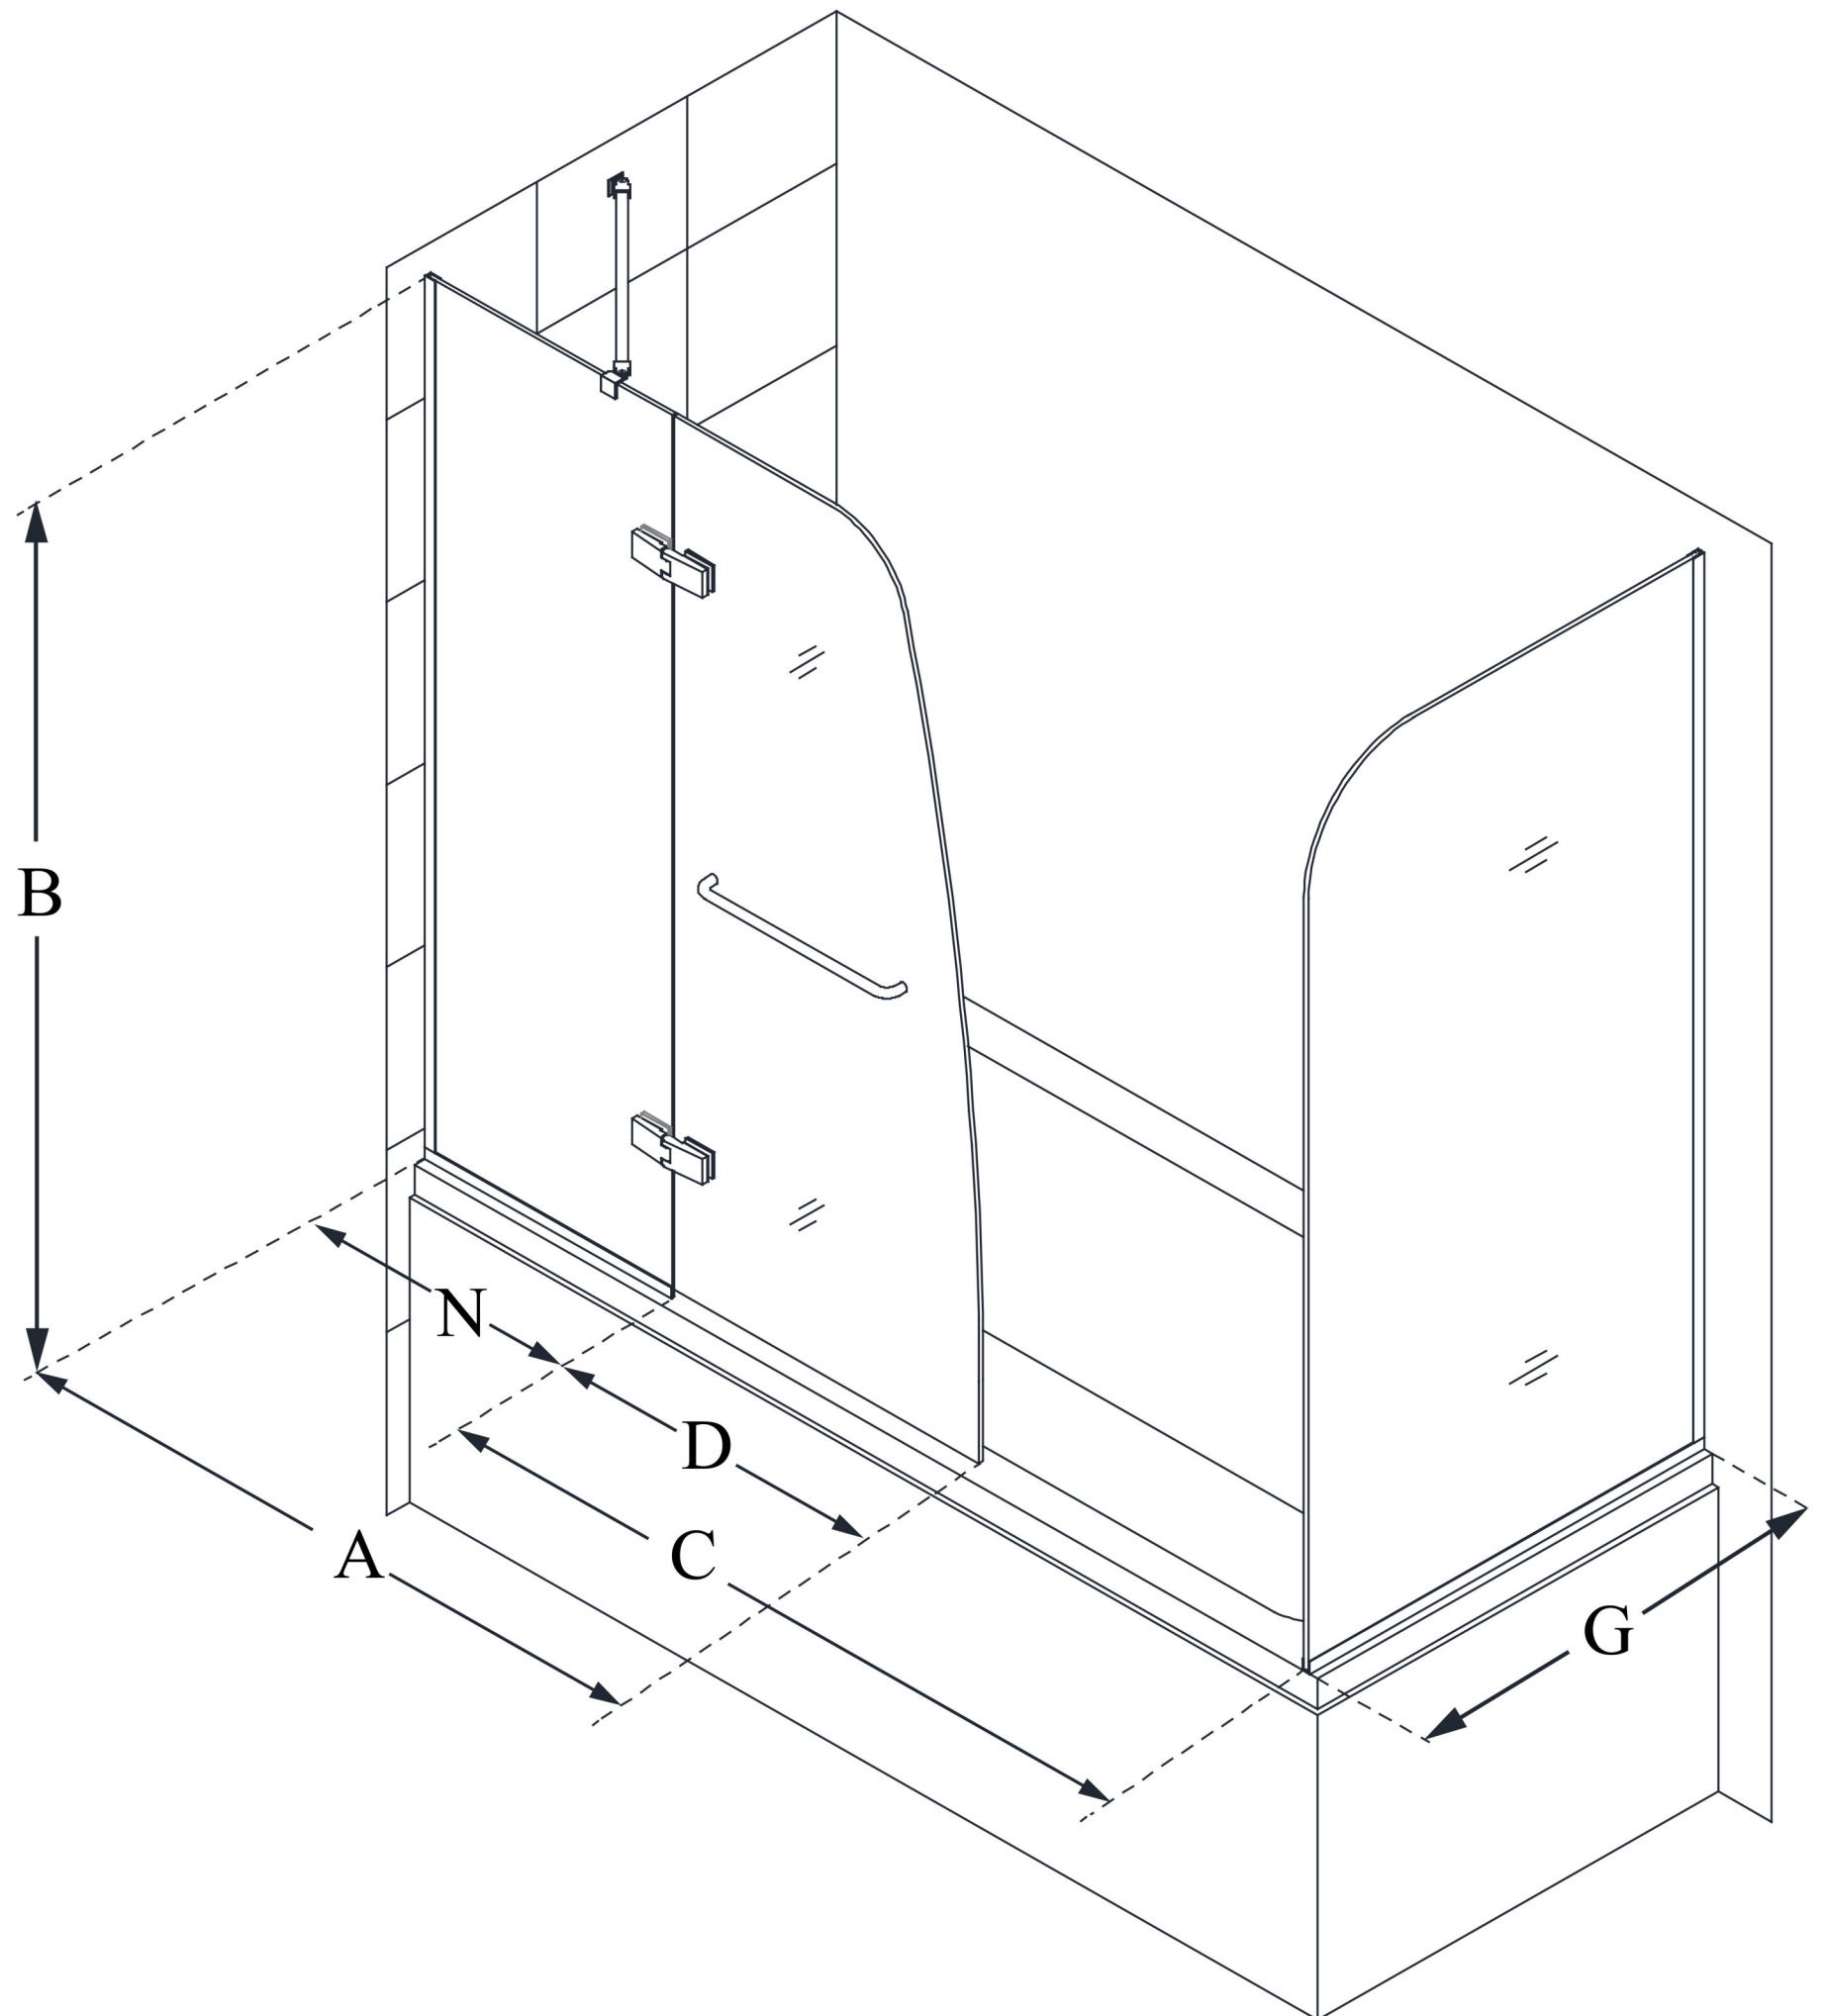

SHDR-3448580-RT

AQUA ULTRA

DreamLine Aqua Ultra 57-60 in.
W x 30 in. D x 58 in. H Frameless
Hinged Tub Door with Return Panel

SWING DOOR

CONFIGURATION DIMENSIONS:

A: 48 in.

MODEL WIDTH

B: 58 in.

MODEL HEIGHT

C: 36 in. (in a 60 in. opening)

ACCESS WIDTH

D: 24 1/8 in.

DOOR WIDTH

G: 30 in.

RETURN PANEL WIDTH

N: 23 7/8 in.

HINGE PANEL WIDTH

DreamLine reserves the right to update or modify the hardware or materials pictured without prior notice for the purpose of product improvement and customer satisfaction.