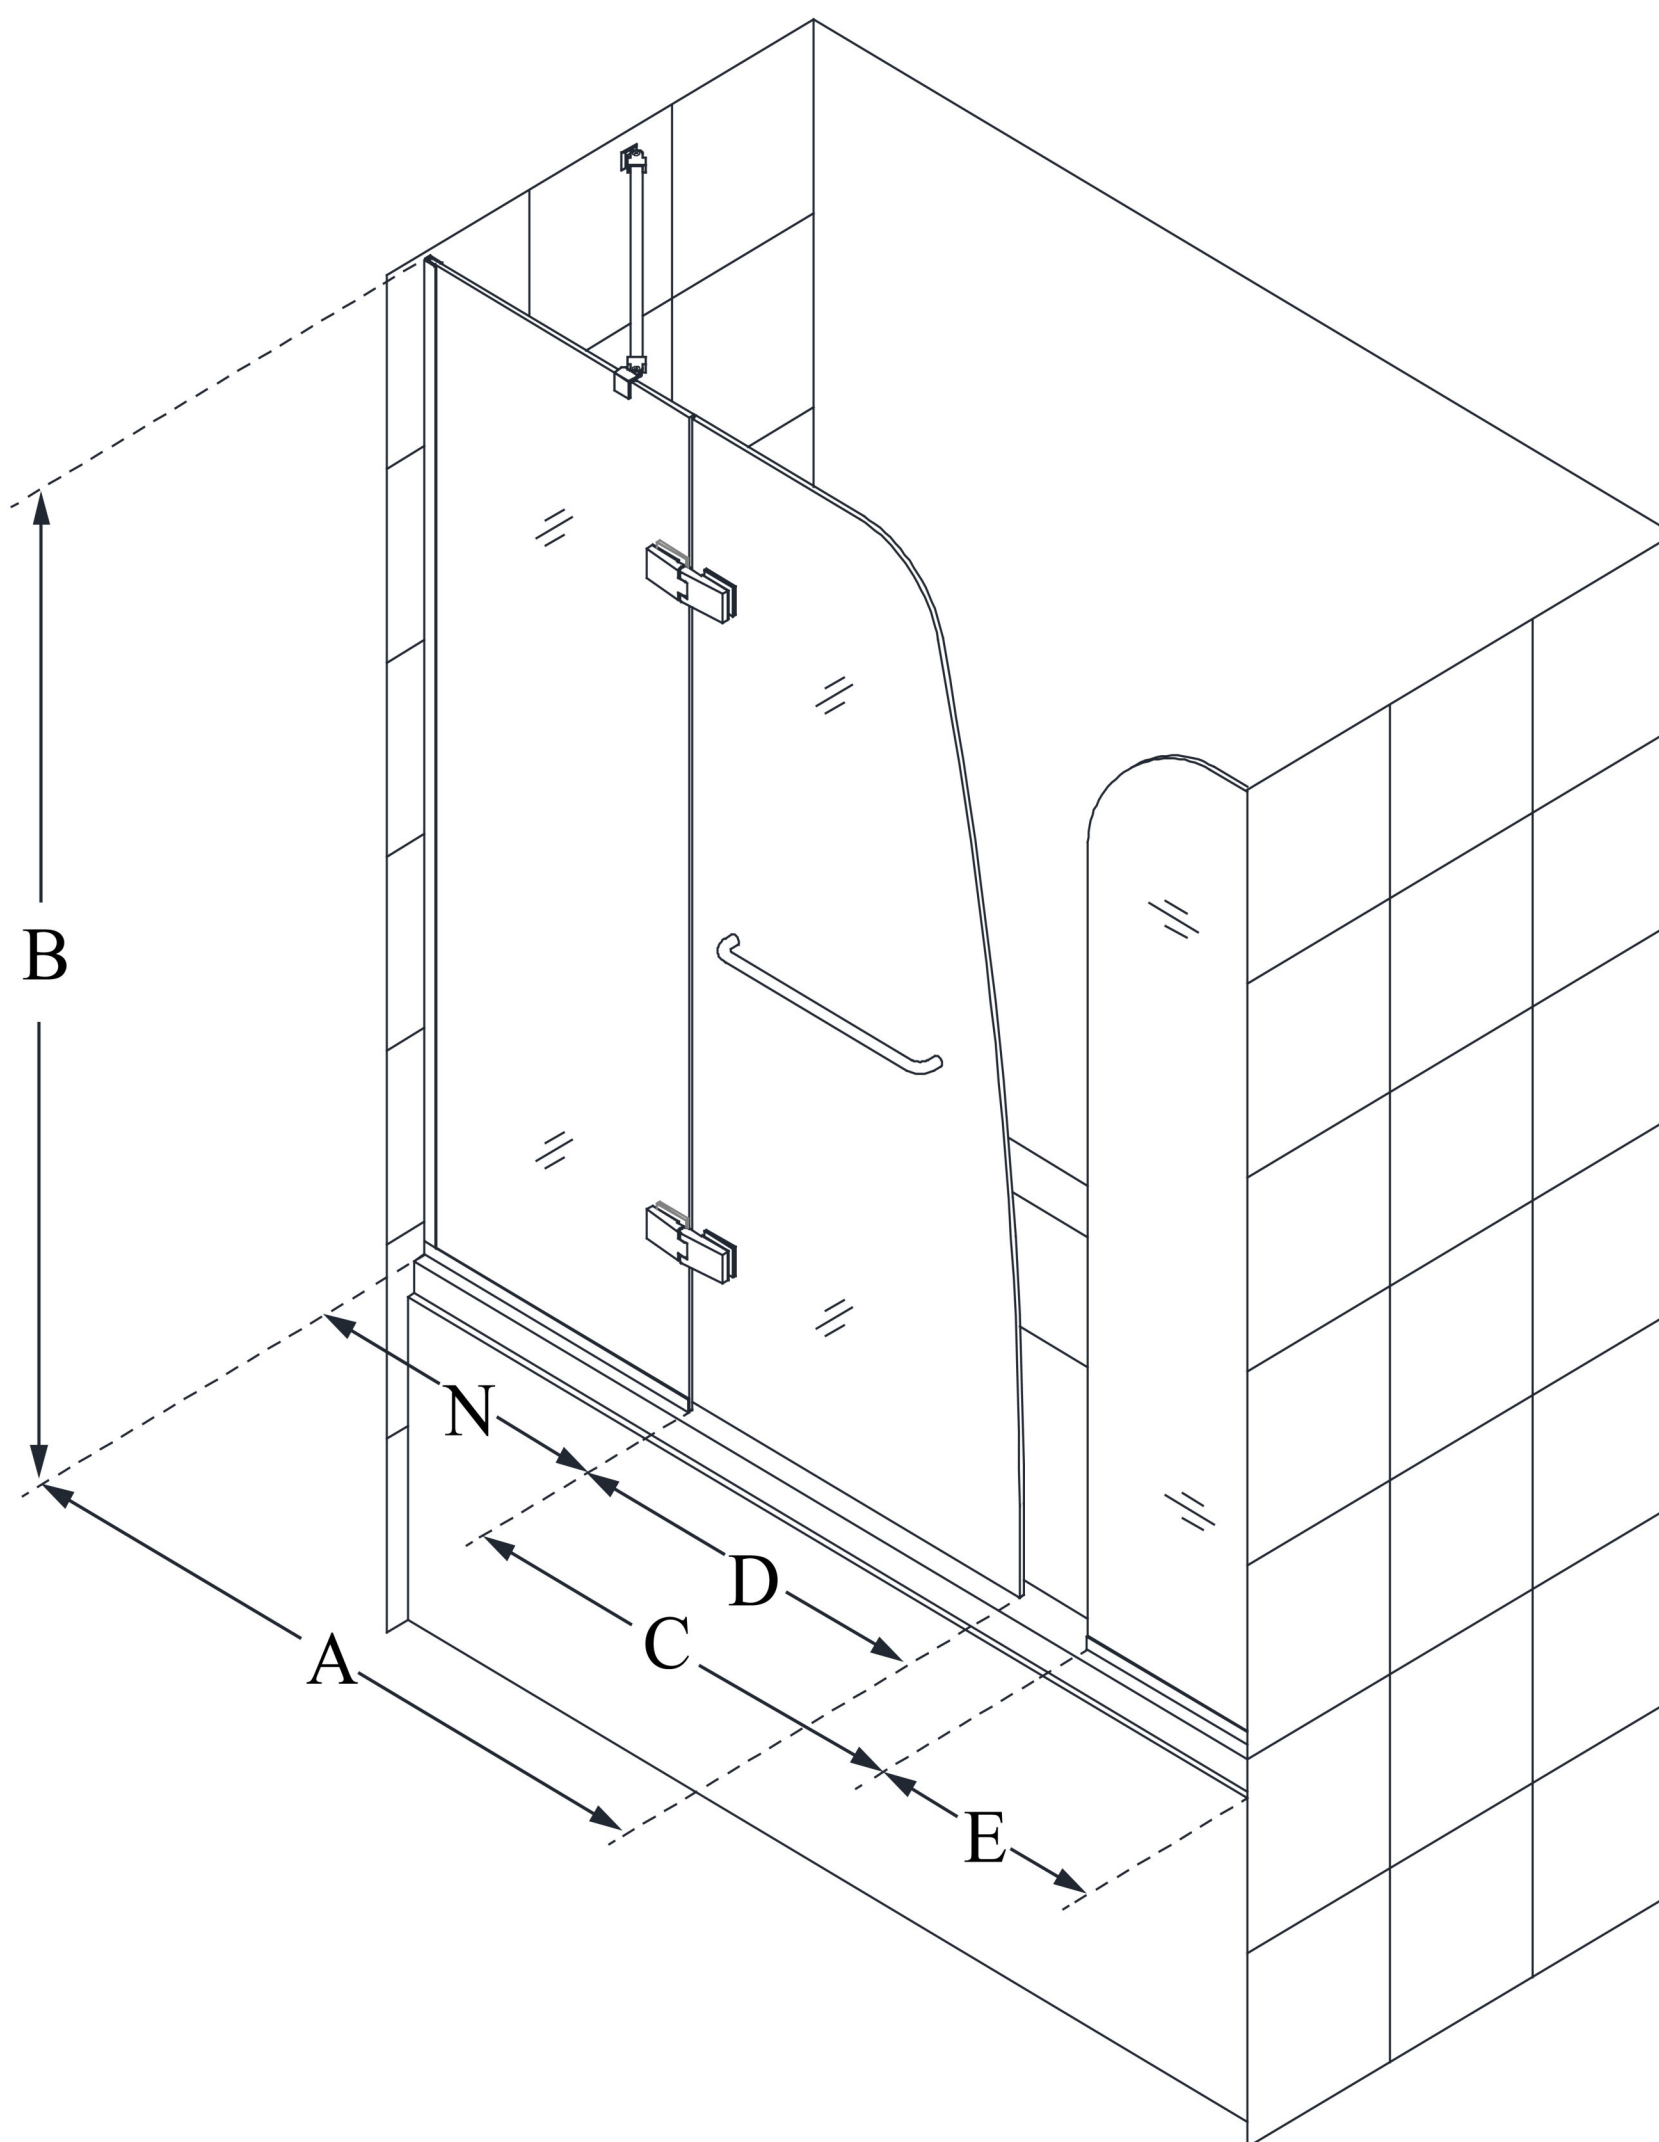

SHDR-3448580-EX

AQUA ULTRA

DreamLine Aqua Ultra 57-60 in.
W x 58 in. H Frameless Hinged Tub
Door with Extender Panel

SWING DOOR

CONFIGURATION DIMENSIONS:

A: 48 in.

MODEL WIDTH

B: 58 in.

MODEL HEIGHT

C: 27 in. (in a 60 in. opening)

ACCESS WIDTH

D: 24 1/8 in.

DOOR WIDTH

E: 9 in.

EXTENDER PANEL WIDTH

N: 23 7/8 in.

HINGE PANEL WIDTH

DreamLine reserves the right to update or modify the hardware or materials pictured without prior notice for the purpose of product improvement and customer satisfaction.