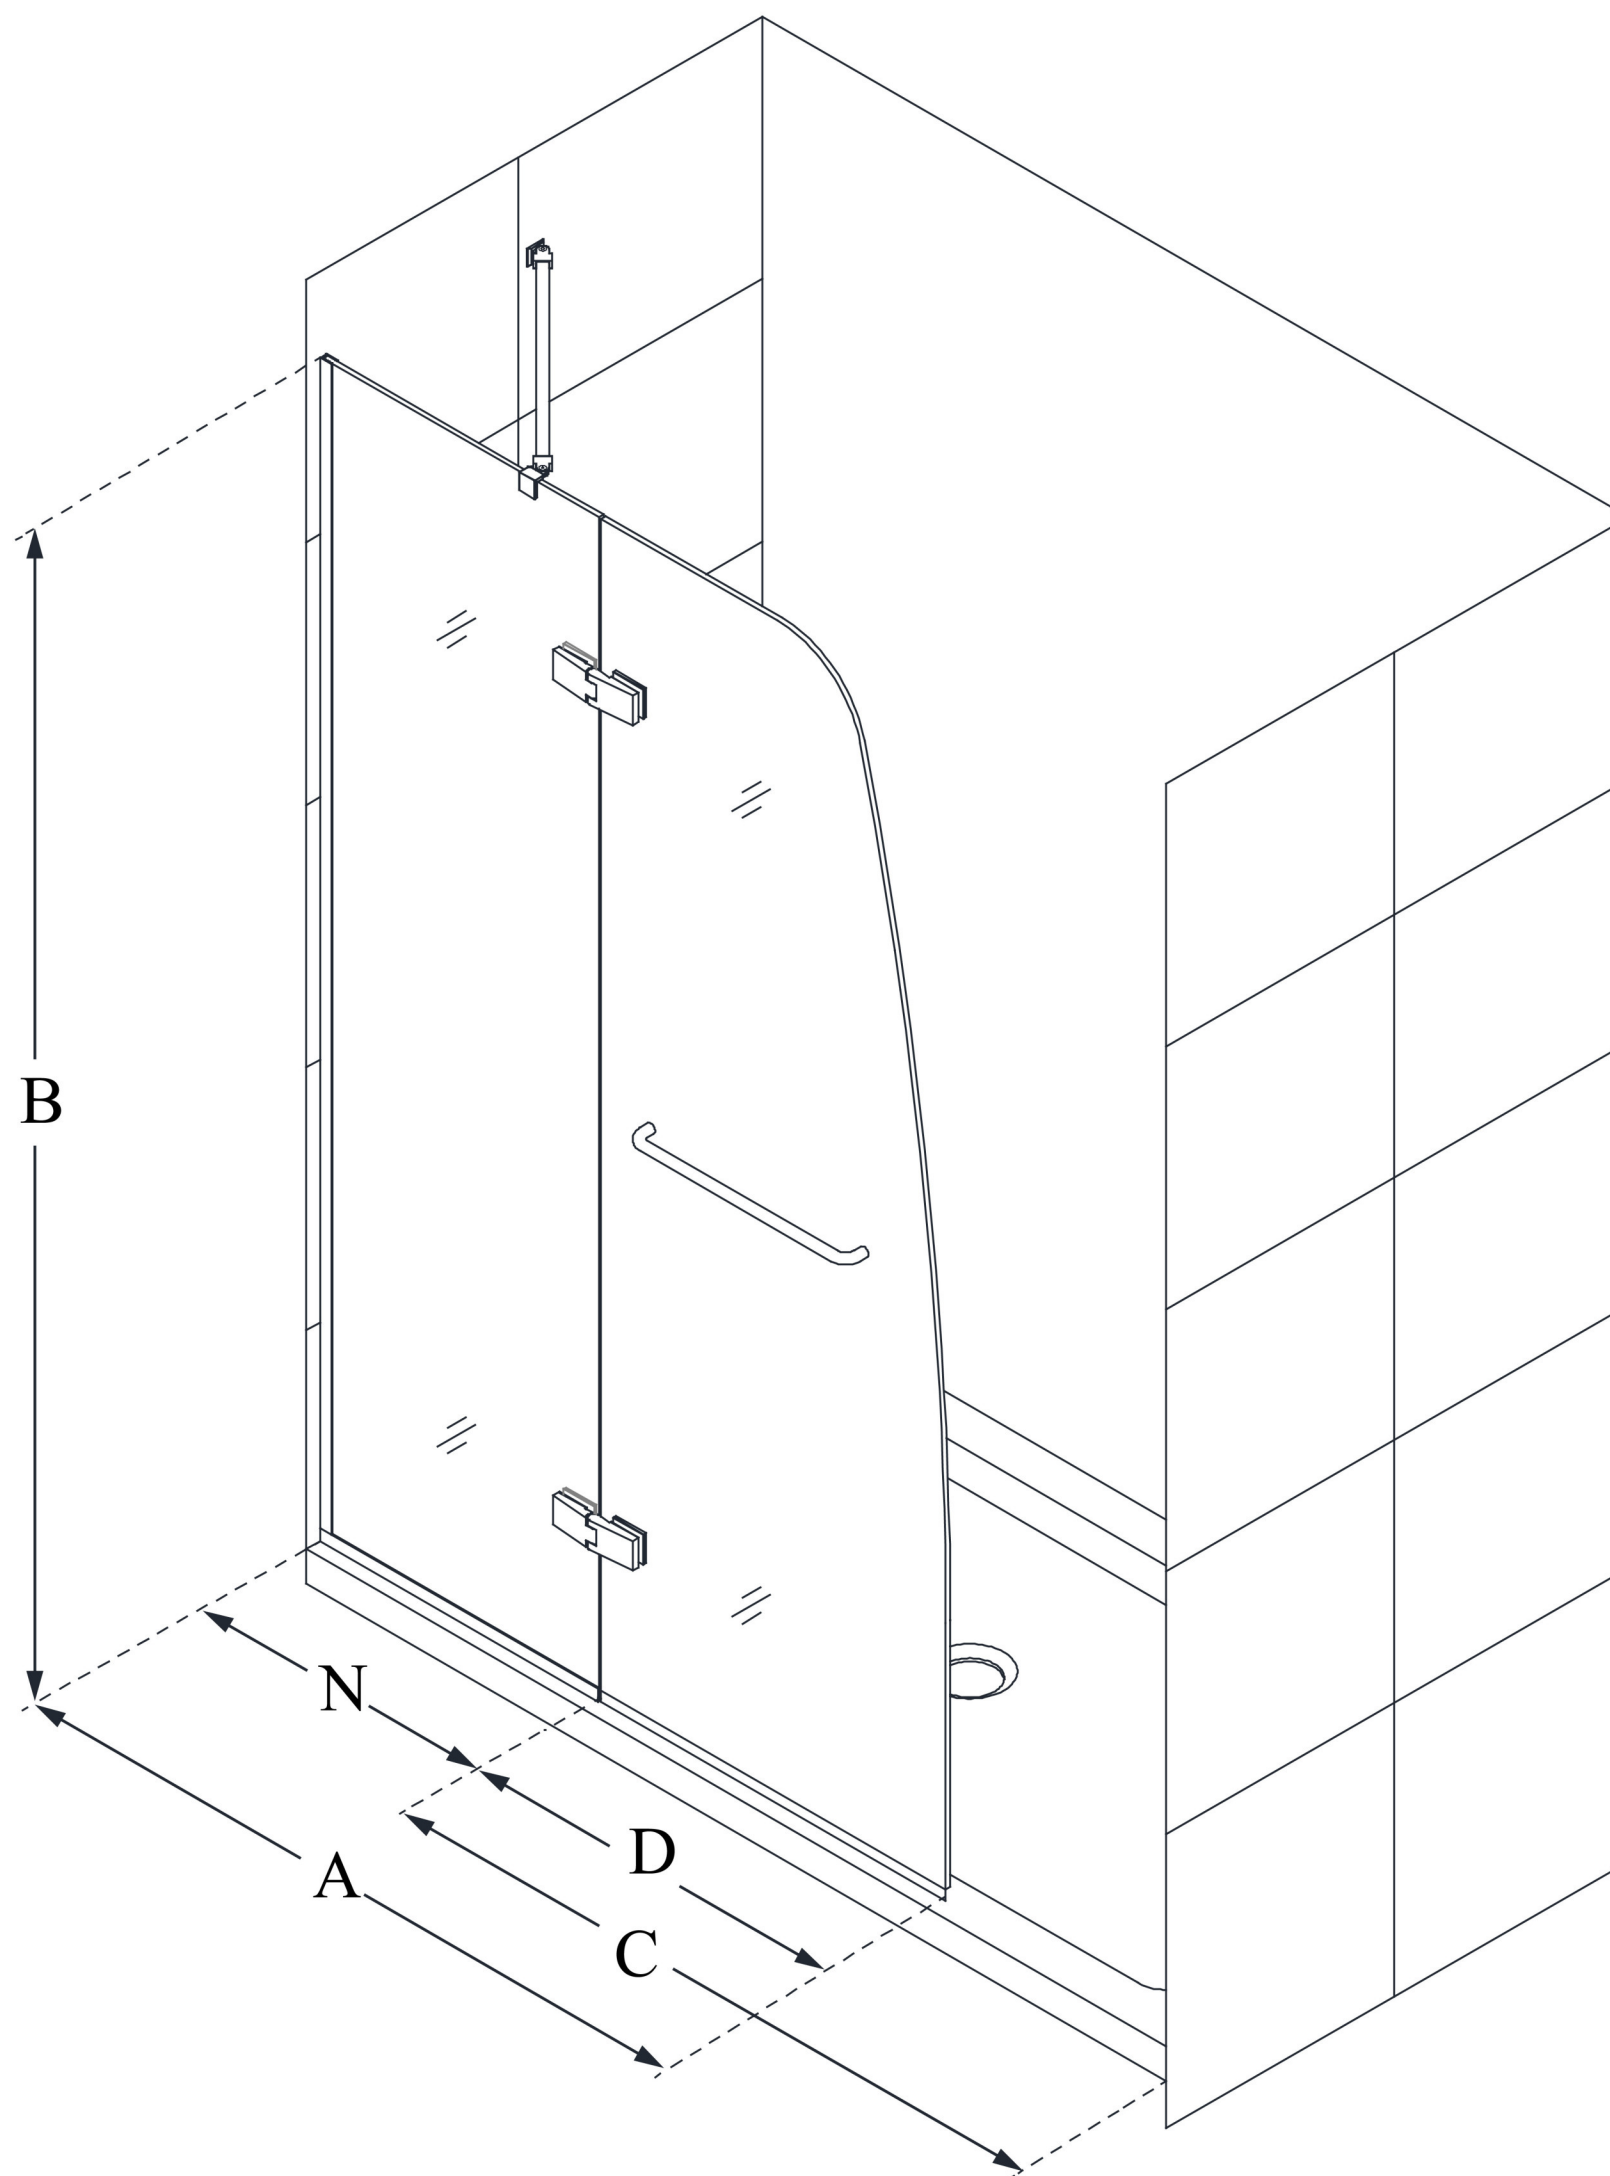

SHDR-3445720

AQUA ULTRA

DreamLine Aqua Ultra 45 in. W x
72 in. H Frameless Hinged Shower
Door

SWING DOOR

CONFIGURATION DIMENSIONS:

A: 45 in.

MODEL WIDTH

B: 72 in.

MODEL HEIGHT

C: 27 in. (in a 48 in. opening)

ACCESS WIDTH

D: 24 1/8 in.

DOOR WIDTH

N: 20 7/8 in.

HINGE PANEL WIDTH

DreamLine reserves the right to update or modify the hardware or materials pictured without prior notice for the purpose of product improvement and customer satisfaction.