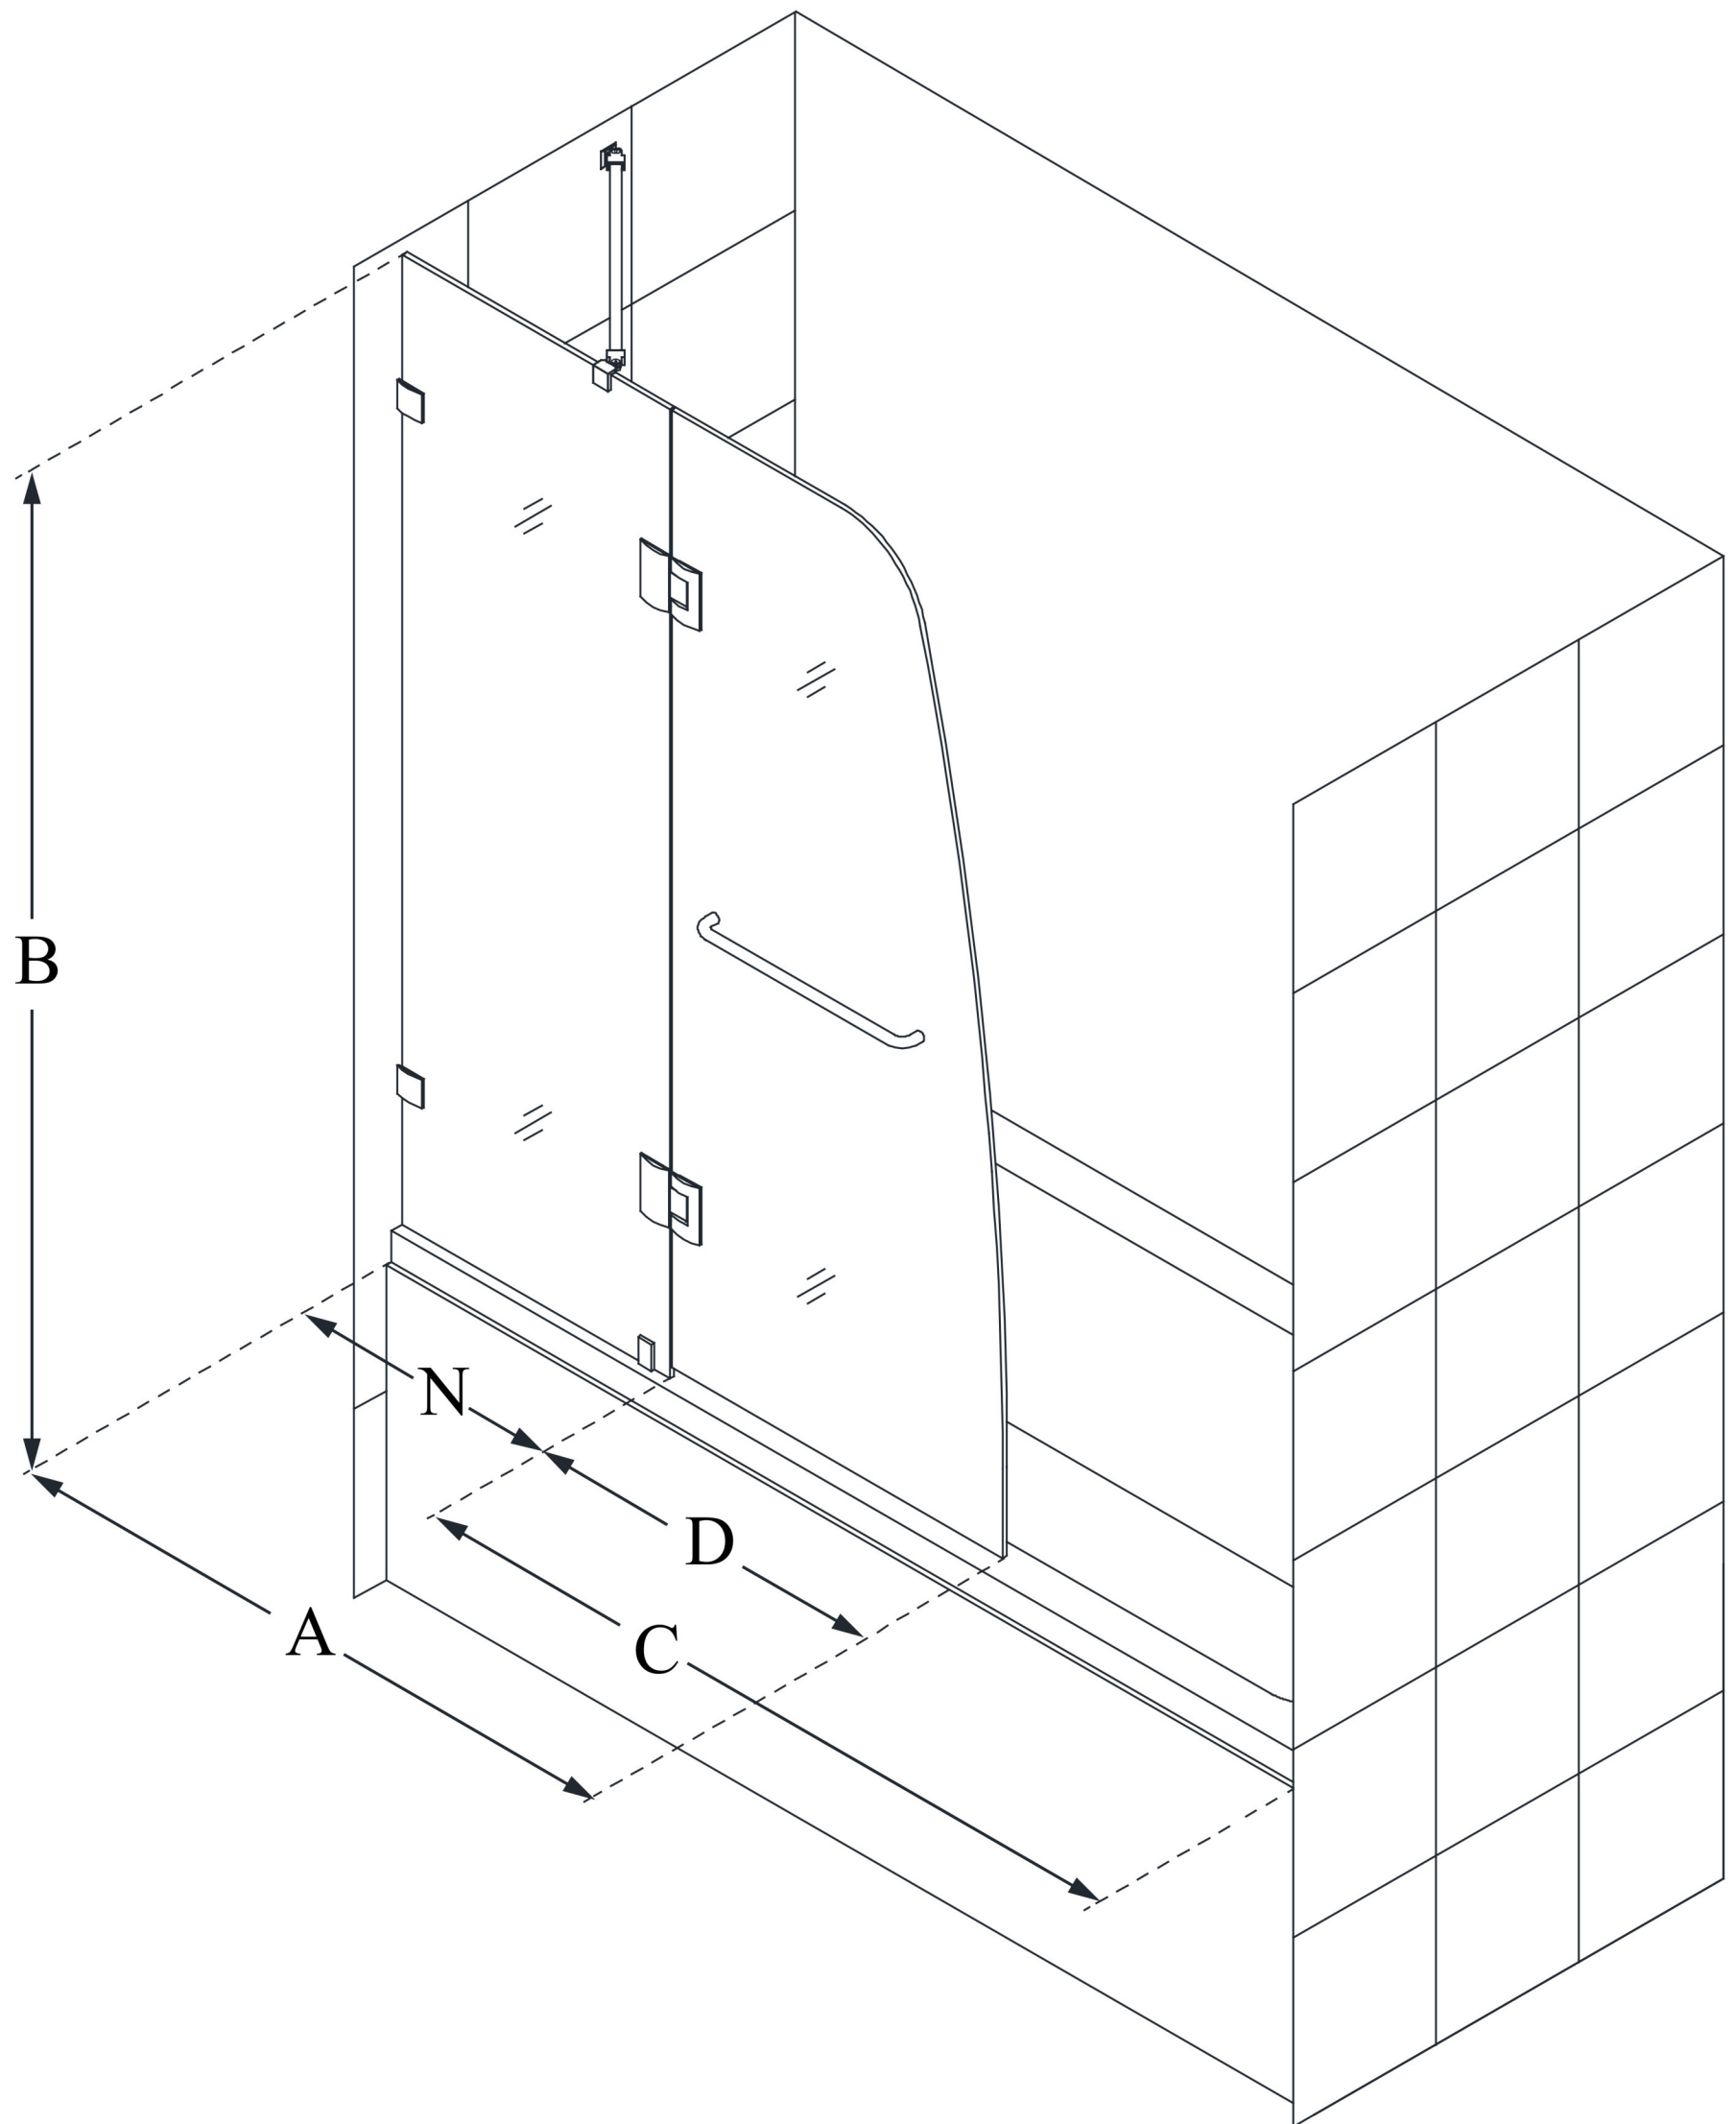

# AQUALUX

DreamLine Aqua Lux 48 in. W x 58 in. H Frameless Hinged Tub Door

**SWING DOOR**

## CONFIGURATION DIMENSIONS:

**A: 48 in.**

MODEL WIDTH

**B: 58 in.**

MODEL HEIGHT

**C: 36 in. (in a 60 in. opening)**

ACCESS WIDTH

**D: 23 15/16 in.**

DOOR WIDTH

**N: 23 7/8 in.**

HINGE PANEL WIDTH

DreamLine reserves the right to update or modify the hardware or materials pictured without prior notice for the purpose of product improvement and customer satisfaction.