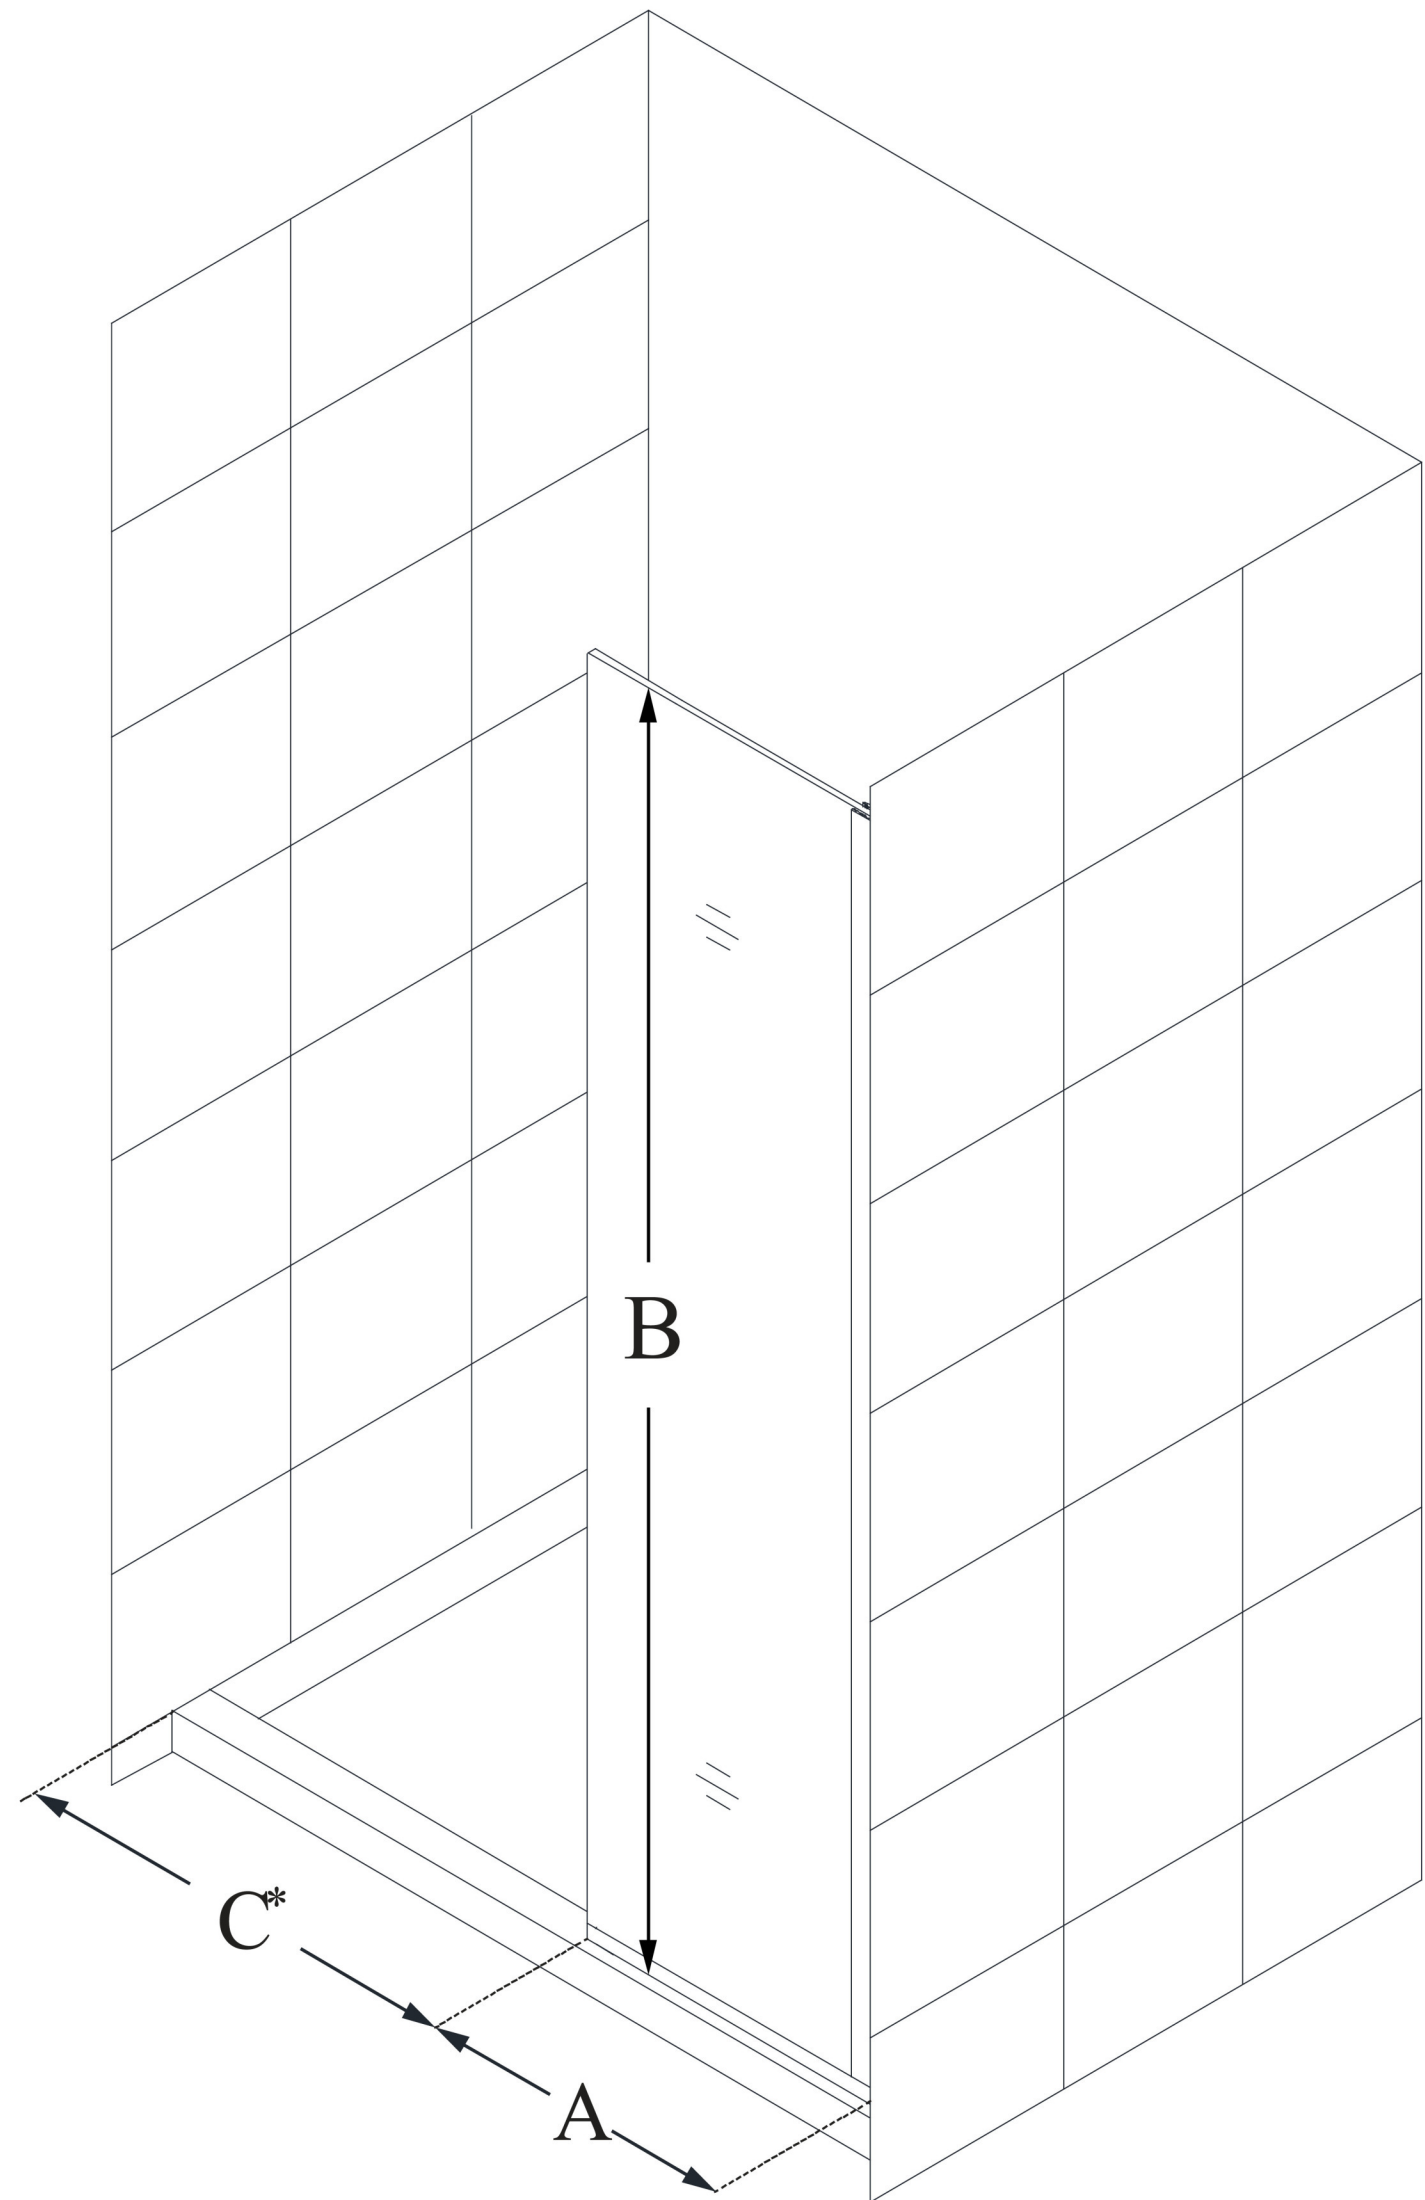

## LINEA

DreamLine Linea Single Panel  
Frameless Shower Screen 34 in. W  
x 72 in. H, Open Entry Design, Clear  
Glass

**WALK-IN SHOWER**

### CONFIGURATION DIMENSIONS:

**A: 34 in.**

MODEL WIDTH

**B: 72 in.**

MODEL HEIGHT

**C: 22 in. min (in a 60 in. opening)**

ACCESS WIDTH

**D: -**

DOOR WIDTH

**E: 34 in.**

INLINE PANEL WIDTH

DreamLine reserves the right to update or modify the hardware or materials pictured without prior notice for the purpose of product improvement and customer satisfaction.