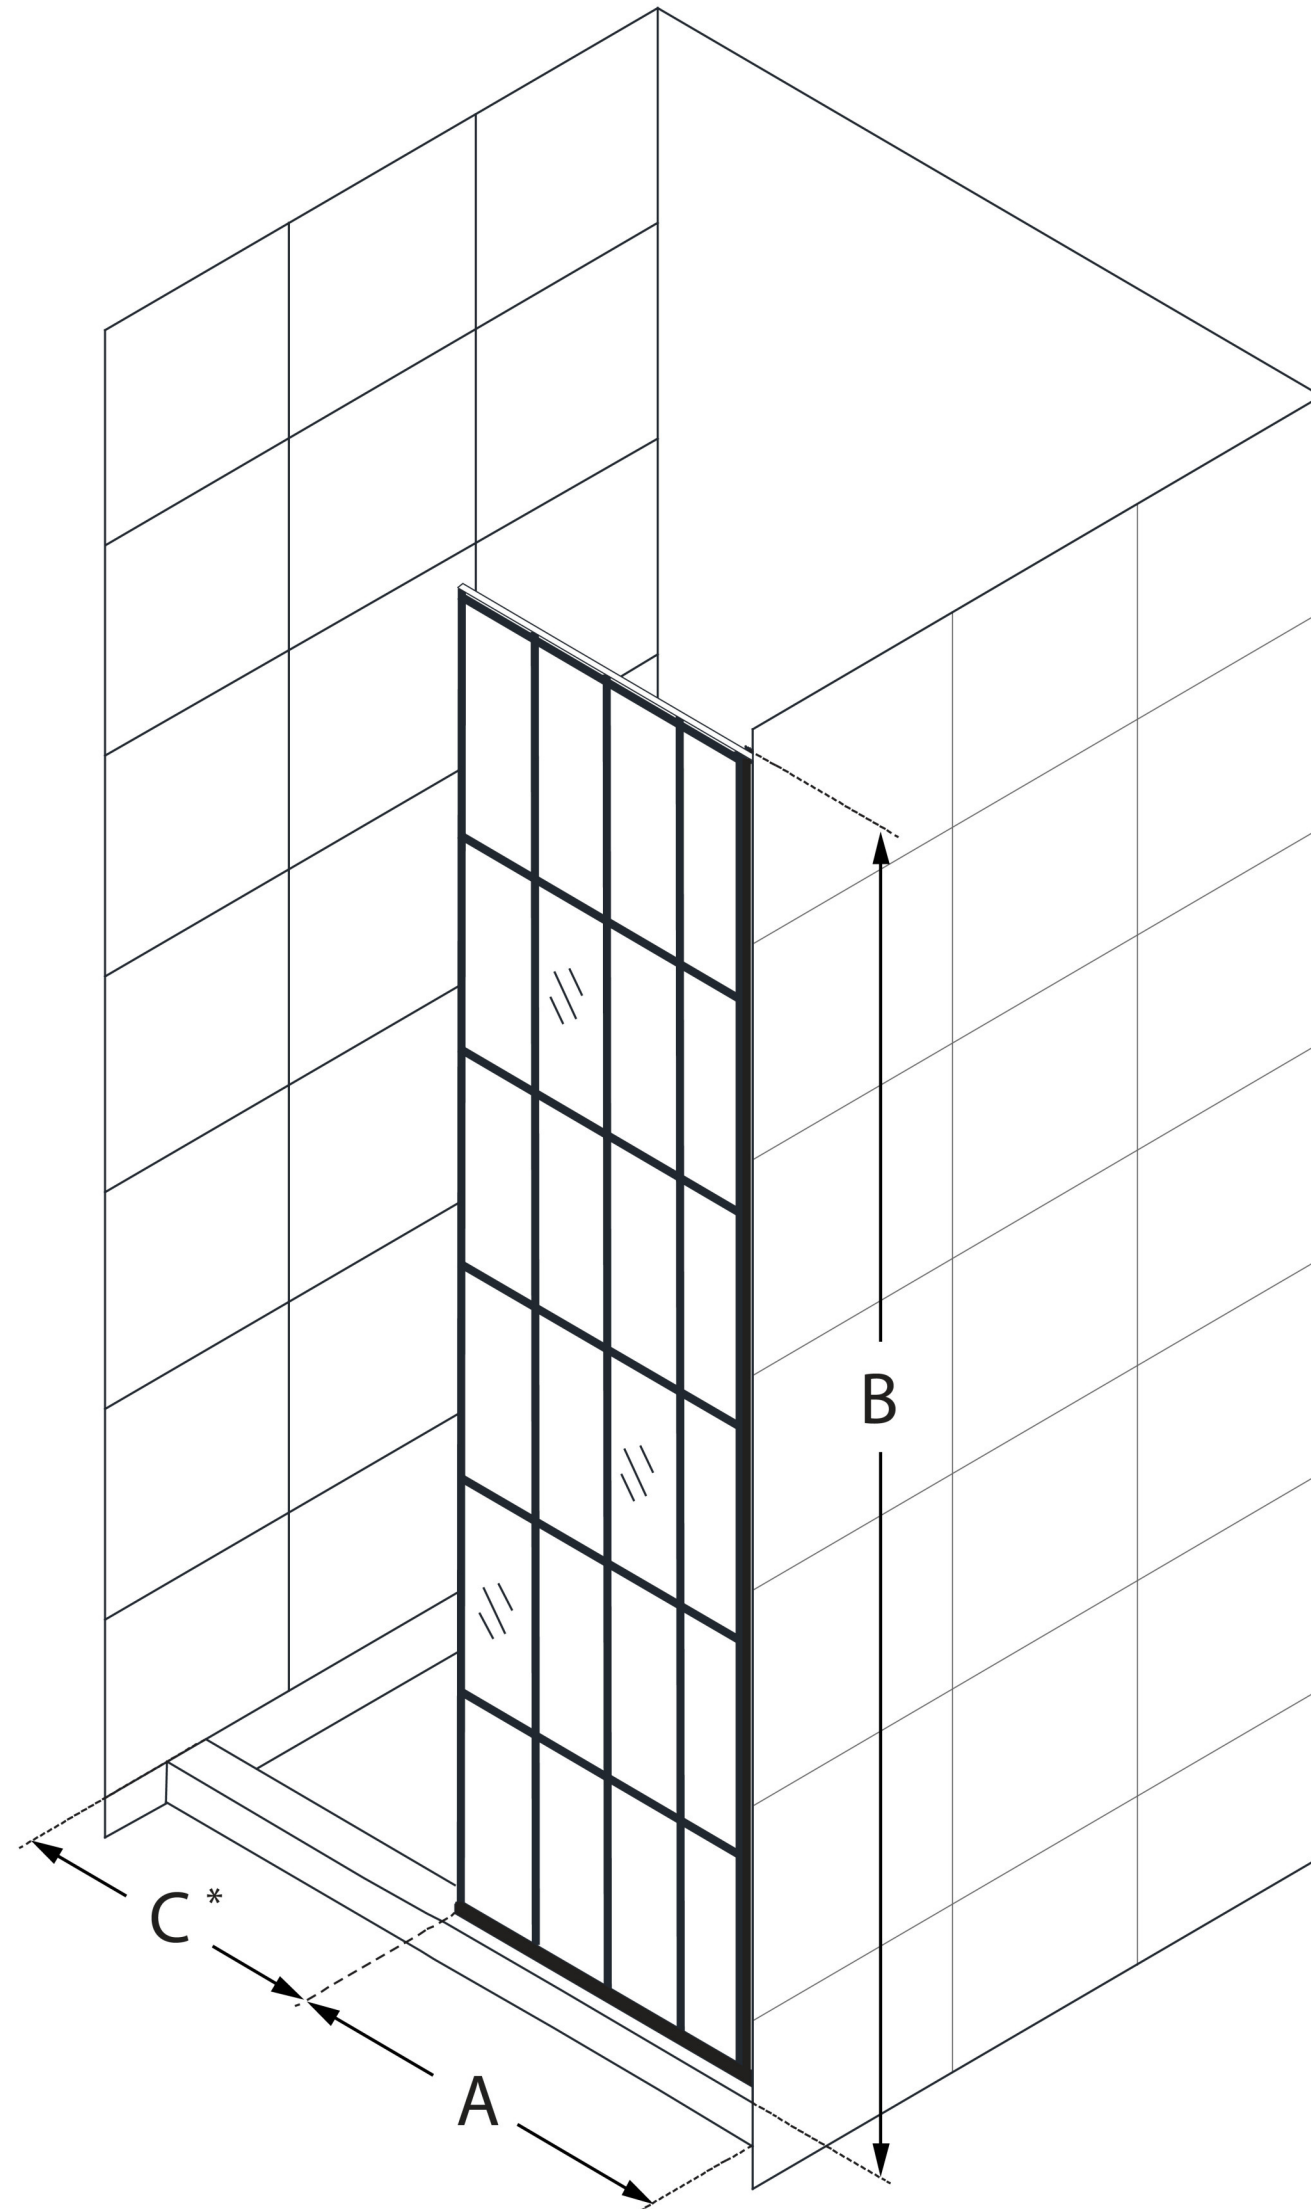

# FRENCH LINEA

DreamLine French Linea Toulon  
Single Panel Frameless Shower  
Screen 34 in. W x 72 in. H, Open  
Entry Design

**WALK-IN SHOWER**

## CONFIGURATION DIMENSIONS:

**A: 34 in.**

MODEL WIDTH

**B: 72 in.**

MODEL HEIGHT

**C: 22 in. min (in a 60 in. opening)**

ACCESS WIDTH

**D: -**

DOOR WIDTH

**E: 34 in.**

INLINE PANEL WIDTH

DreamLine reserves the right to update or modify the hardware or materials pictured without prior notice for the purpose of product improvement and customer satisfaction.