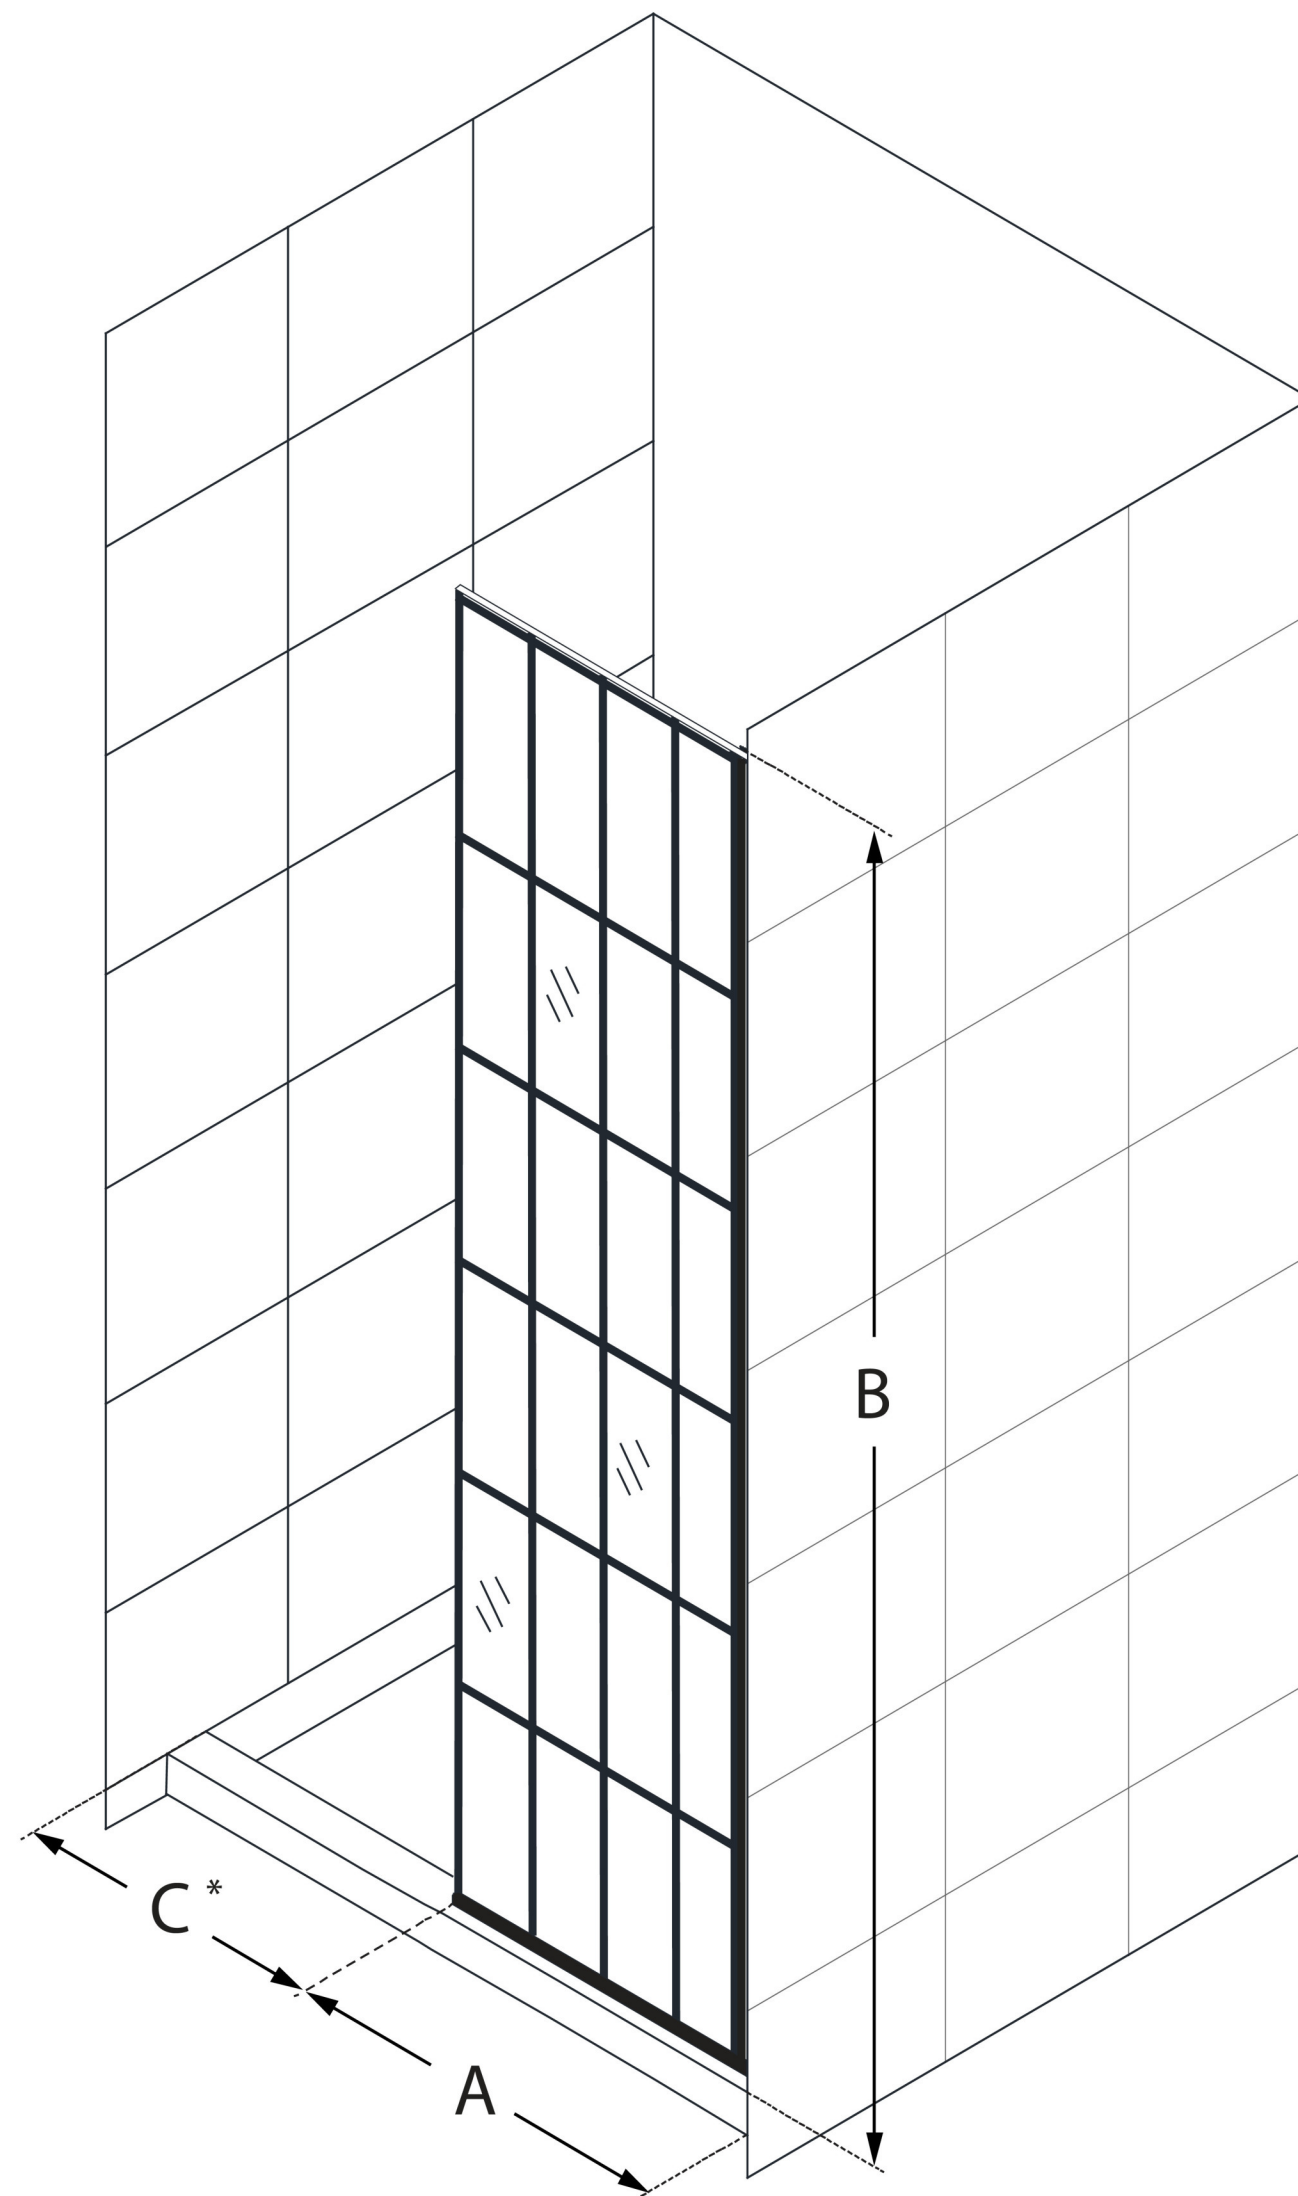

SHDR-3234721

FRENCH LINEA

DreamLine French Linea Single
Panel Frameless Shower Screen
34 in. W x 72 in. H, Open Entry
Design

WALK-IN SHOWER

CONFIGURATION DIMENSIONS:

A: 34 in.

MODEL WIDTH

B: 72 in.

MODEL HEIGHT

C: 22 in. min (in a 60 in. opening)

ACCESS WIDTH

D: -

DOOR WIDTH

E: 34 in.

INLINE PANEL WIDTH

DreamLine reserves the right to update or modify the hardware or materials pictured without prior notice for the purpose of product improvement and customer satisfaction.