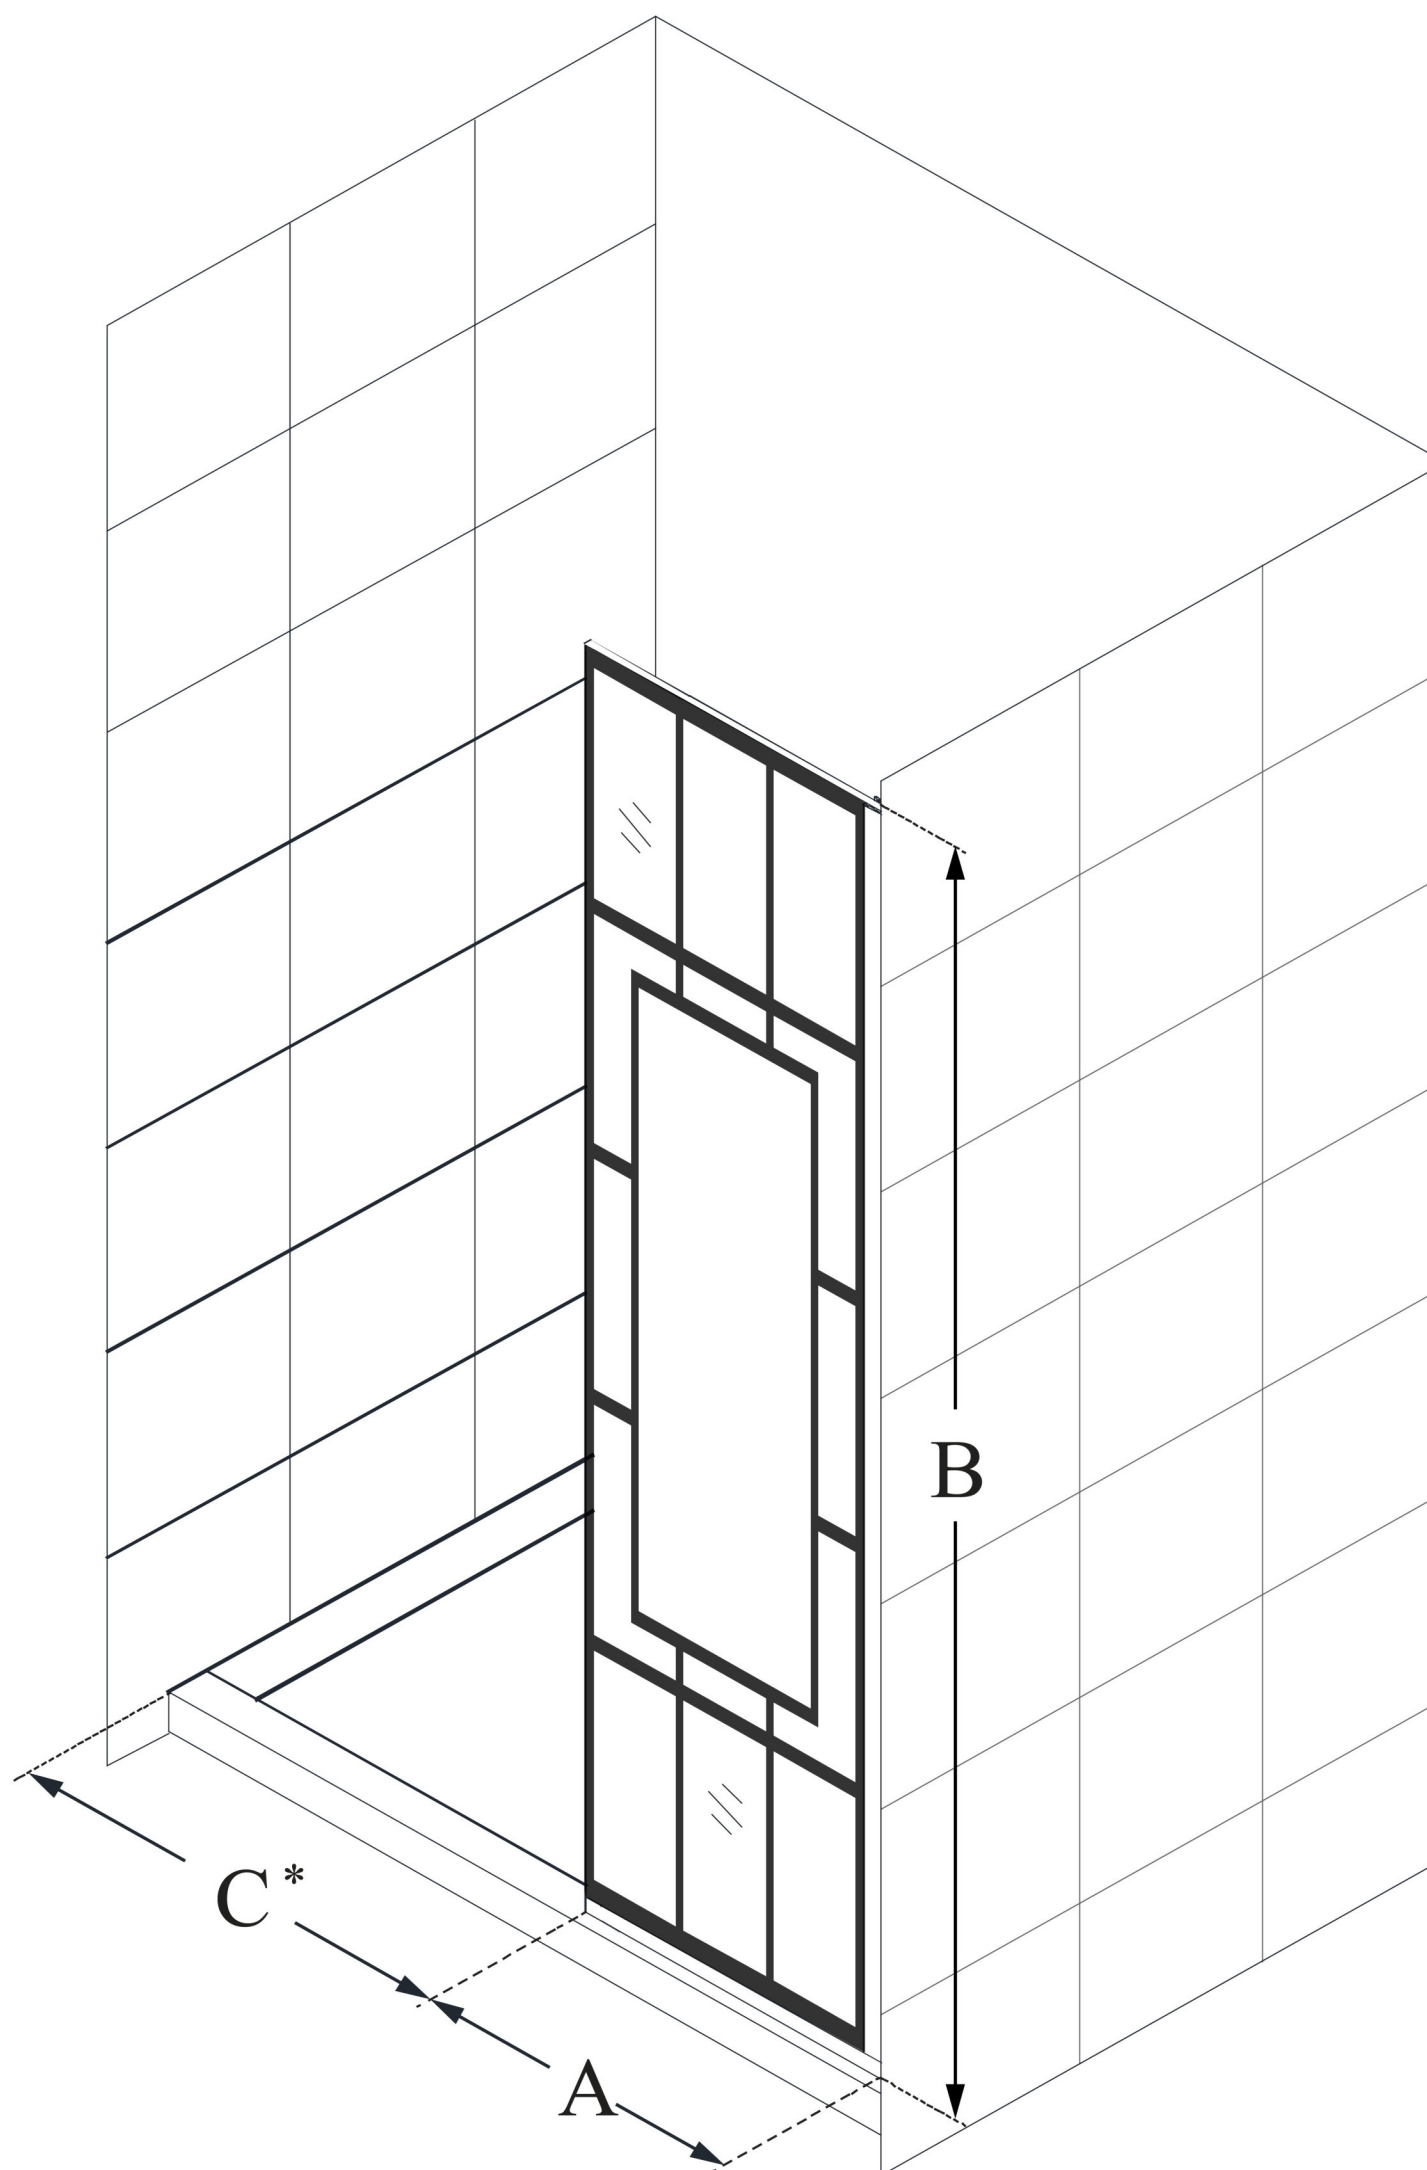

SHDR-3234721

FRENCH LINEA

DreamLine French Linea Single
Panel Frameless Shower Screen
34 in. W x 72 in. H, Open Entry
Design

WALK-IN SHOWER

CONFIGURATION DIMENSIONS:

A: 34 in.

MODEL WIDTH

B: 72 in.

MODEL HEIGHT

C: 22 in. min (in a 60 in. opening)

ACCESS WIDTH

D: -

DOOR WIDTH

E: 34 in.

INLINE PANEL WIDTH

DreamLine reserves the right to update or modify the hardware or materials pictured without prior notice for the purpose of product improvement and customer satisfaction.