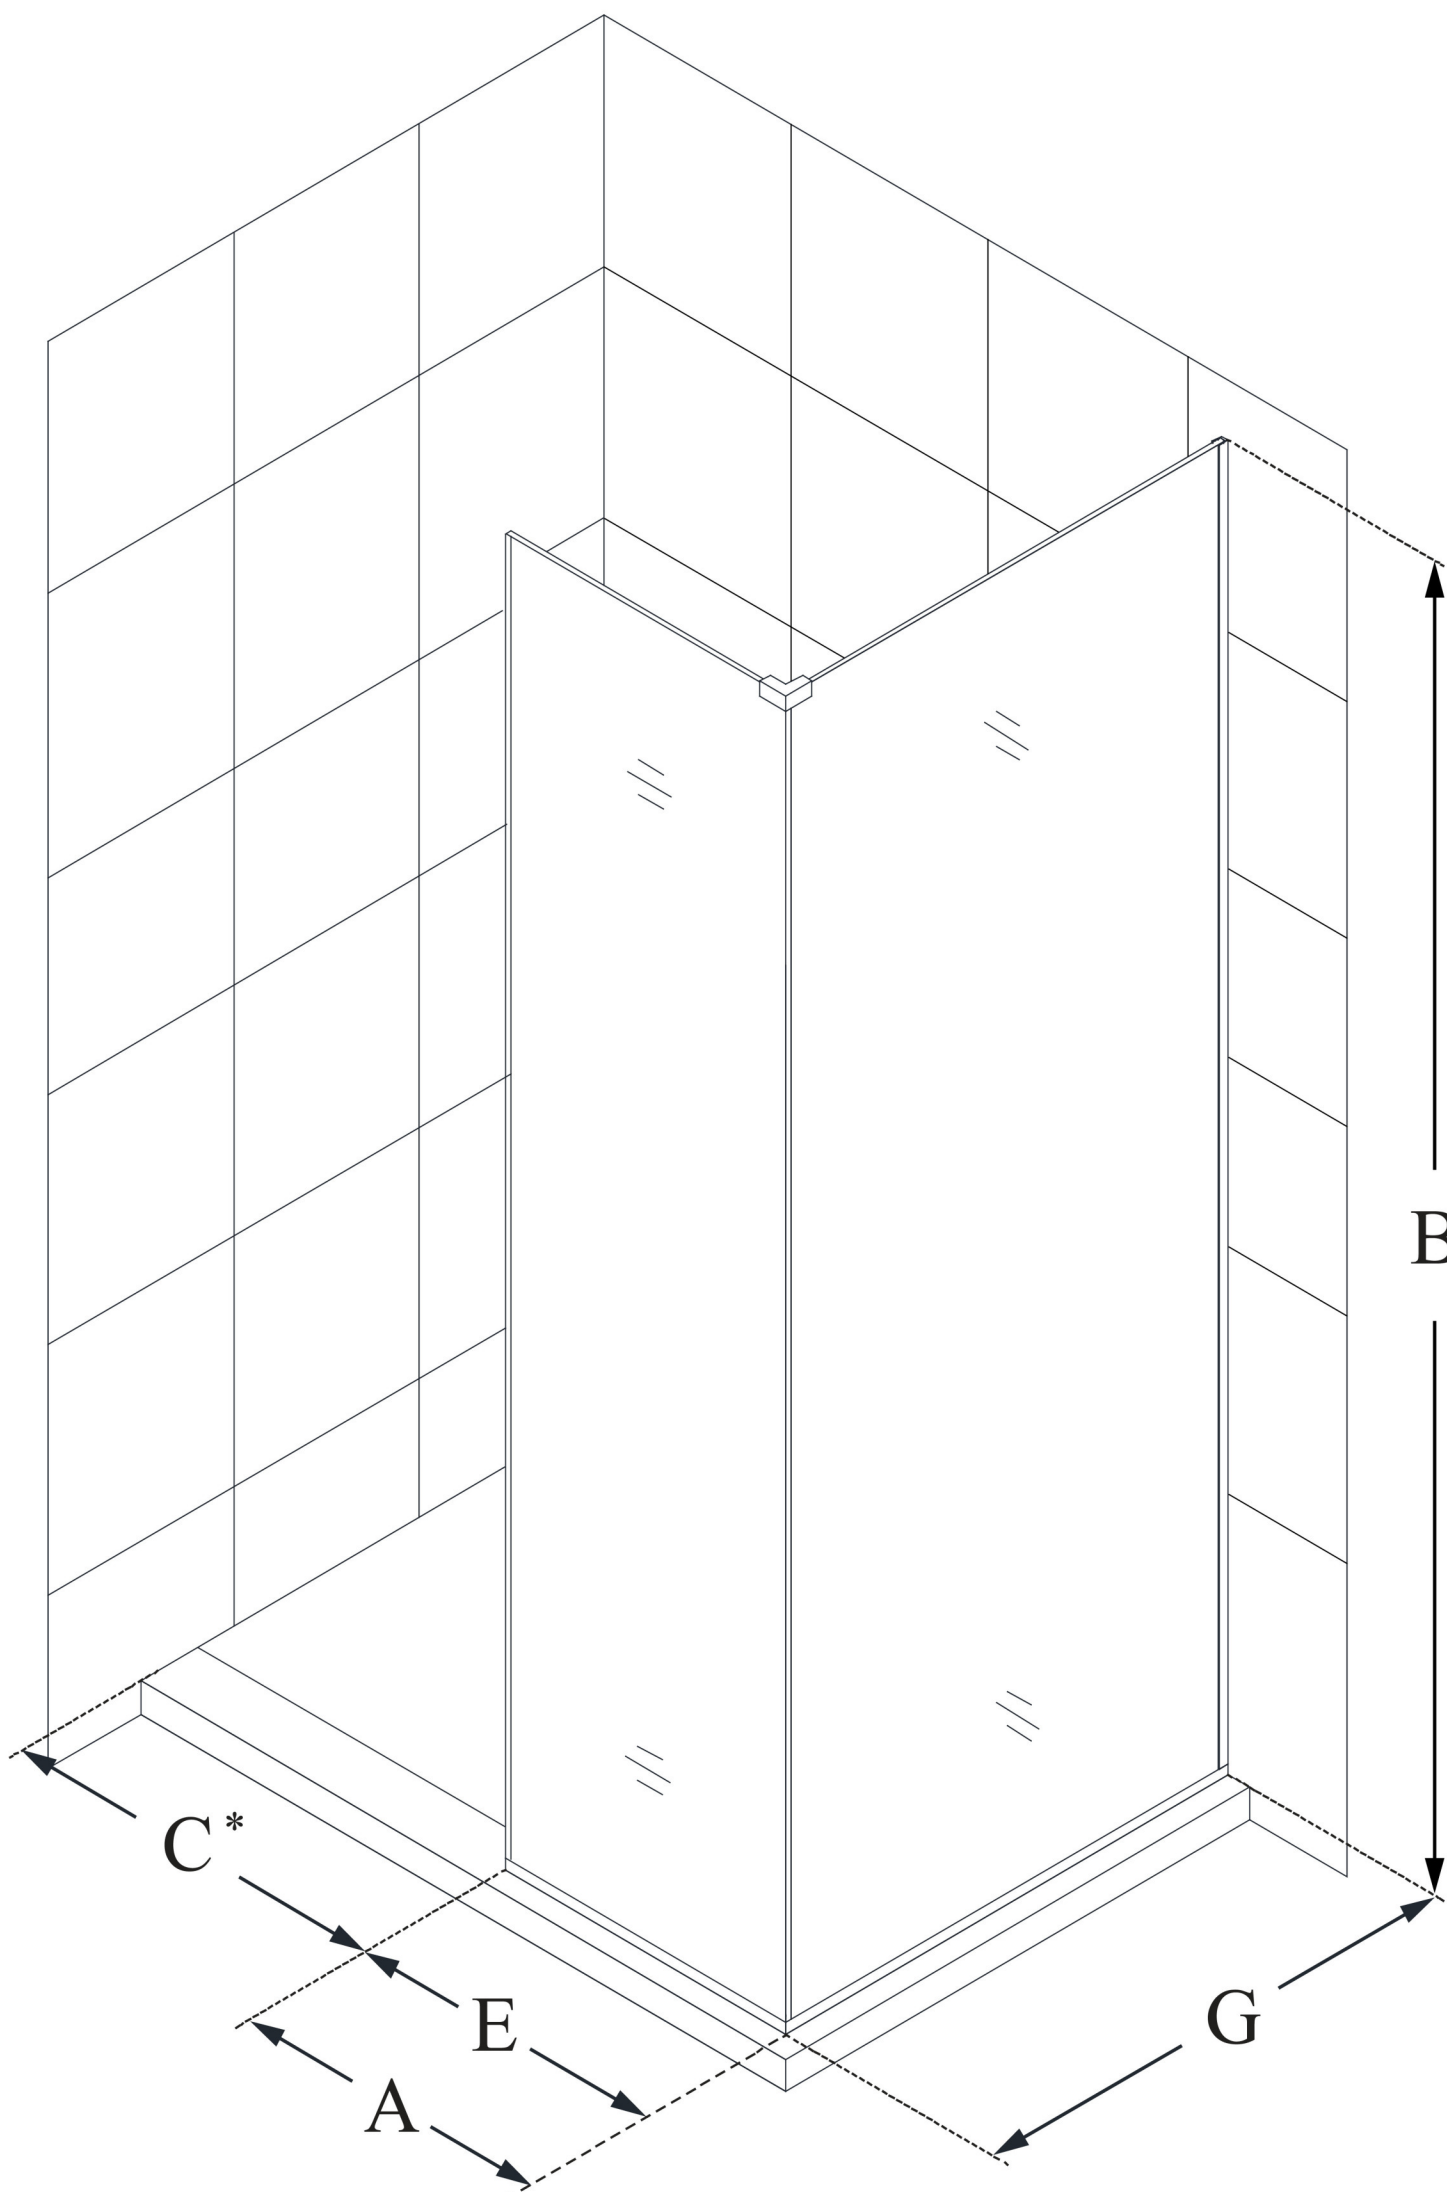

## LINEA

DreamLine Linea Two Adjacent  
Frameless Shower Screens 34  
in. W x 72 in. H each, Open Entry  
Design, Clear Glass

**WALK-IN SHOWER**

### CONFIGURATION DIMENSIONS:

**A: 34 in.**

MODEL WIDTH

**B: 72 in.**

MODEL HEIGHT

**C: 22 in. min (in a 60 in. opening)**

ACCESS WIDTH

**D: -**

DOOR WIDTH

**E: 34 in.**

INLINE PANEL WIDTH

**G: 34 in.**

RETURN PANEL WIDTH

DreamLine reserves the right to update or modify the hardware or materials pictured without prior notice for the purpose of product improvement and customer satisfaction.