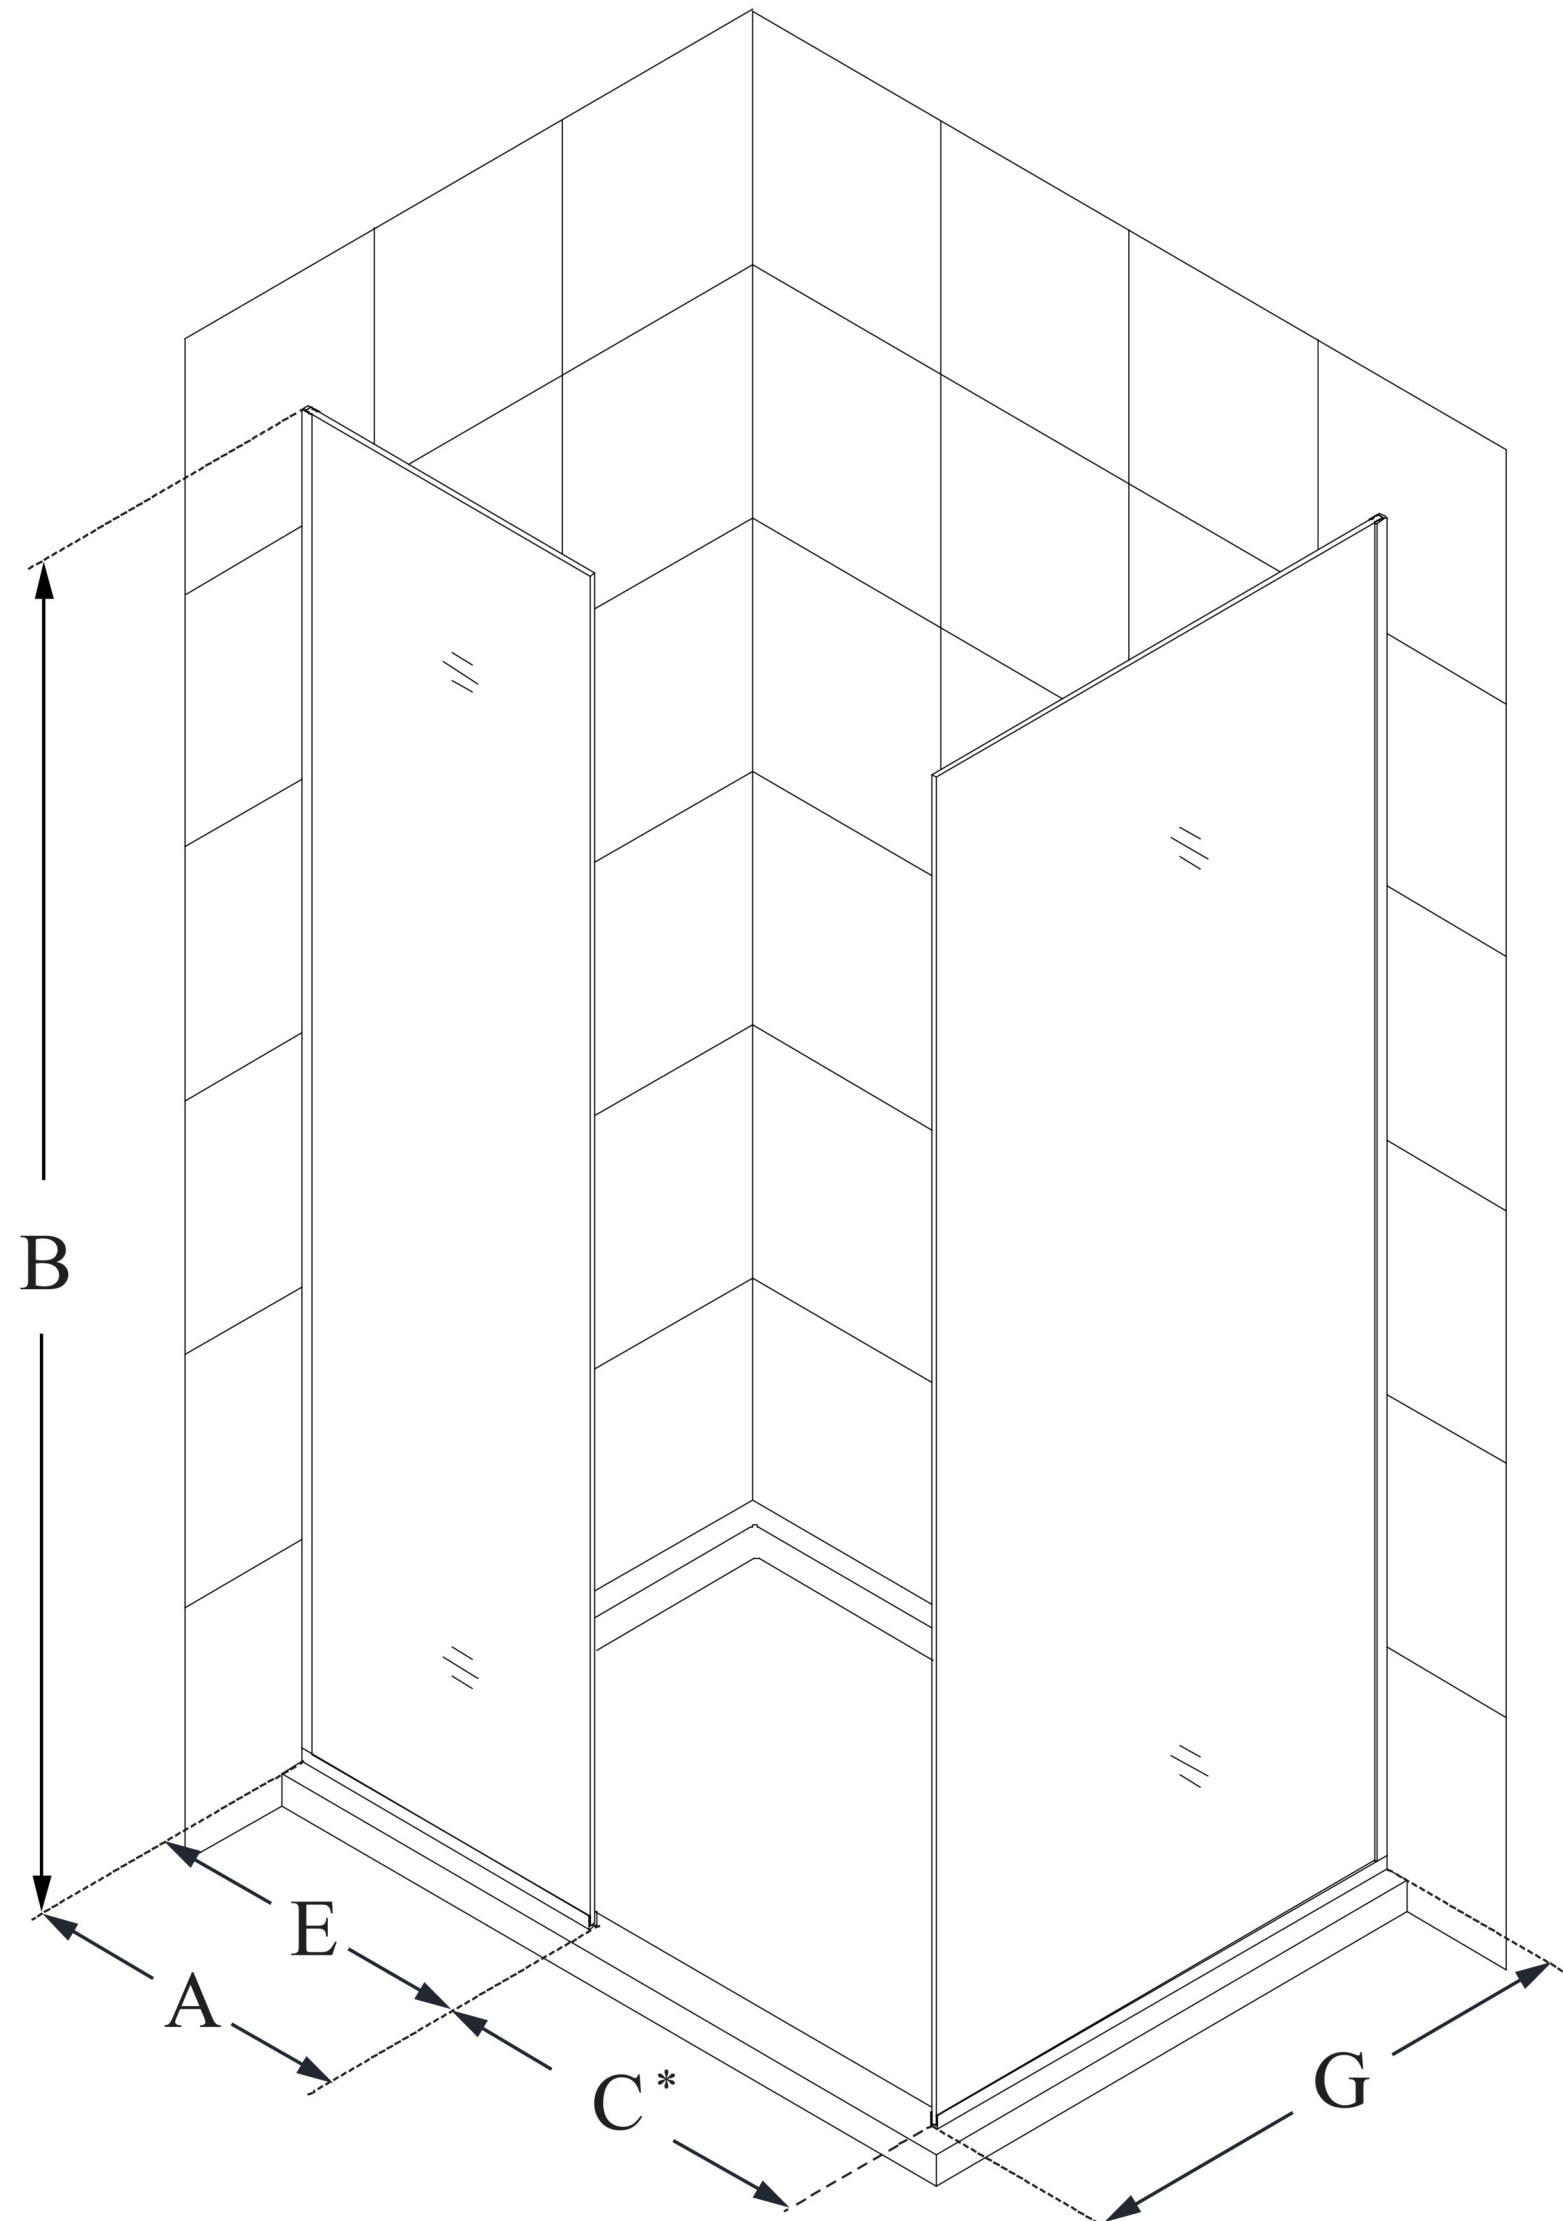

# LINEA

DreamLine Linea Two Individual  
Frameless Shower Screens 34  
in. W x 72 in. H each, Open Entry  
Design, Clear Glass

**WALK-IN SHOWER**

## CONFIGURATION DIMENSIONS:

**A: 34 in.**

MODEL WIDTH

**B: 72 in.**

MODEL HEIGHT

**C: 22 in. min (in a 60 in. opening)**

ACCESS WIDTH

**D: -**

DOOR WIDTH

**E: 34 in.**

INLINE PANEL WIDTH

**G: 34 in.**

RETURN PANEL WIDTH

DreamLine reserves the right to update or modify the hardware or materials pictured without prior notice for the purpose of product improvement and customer satisfaction.