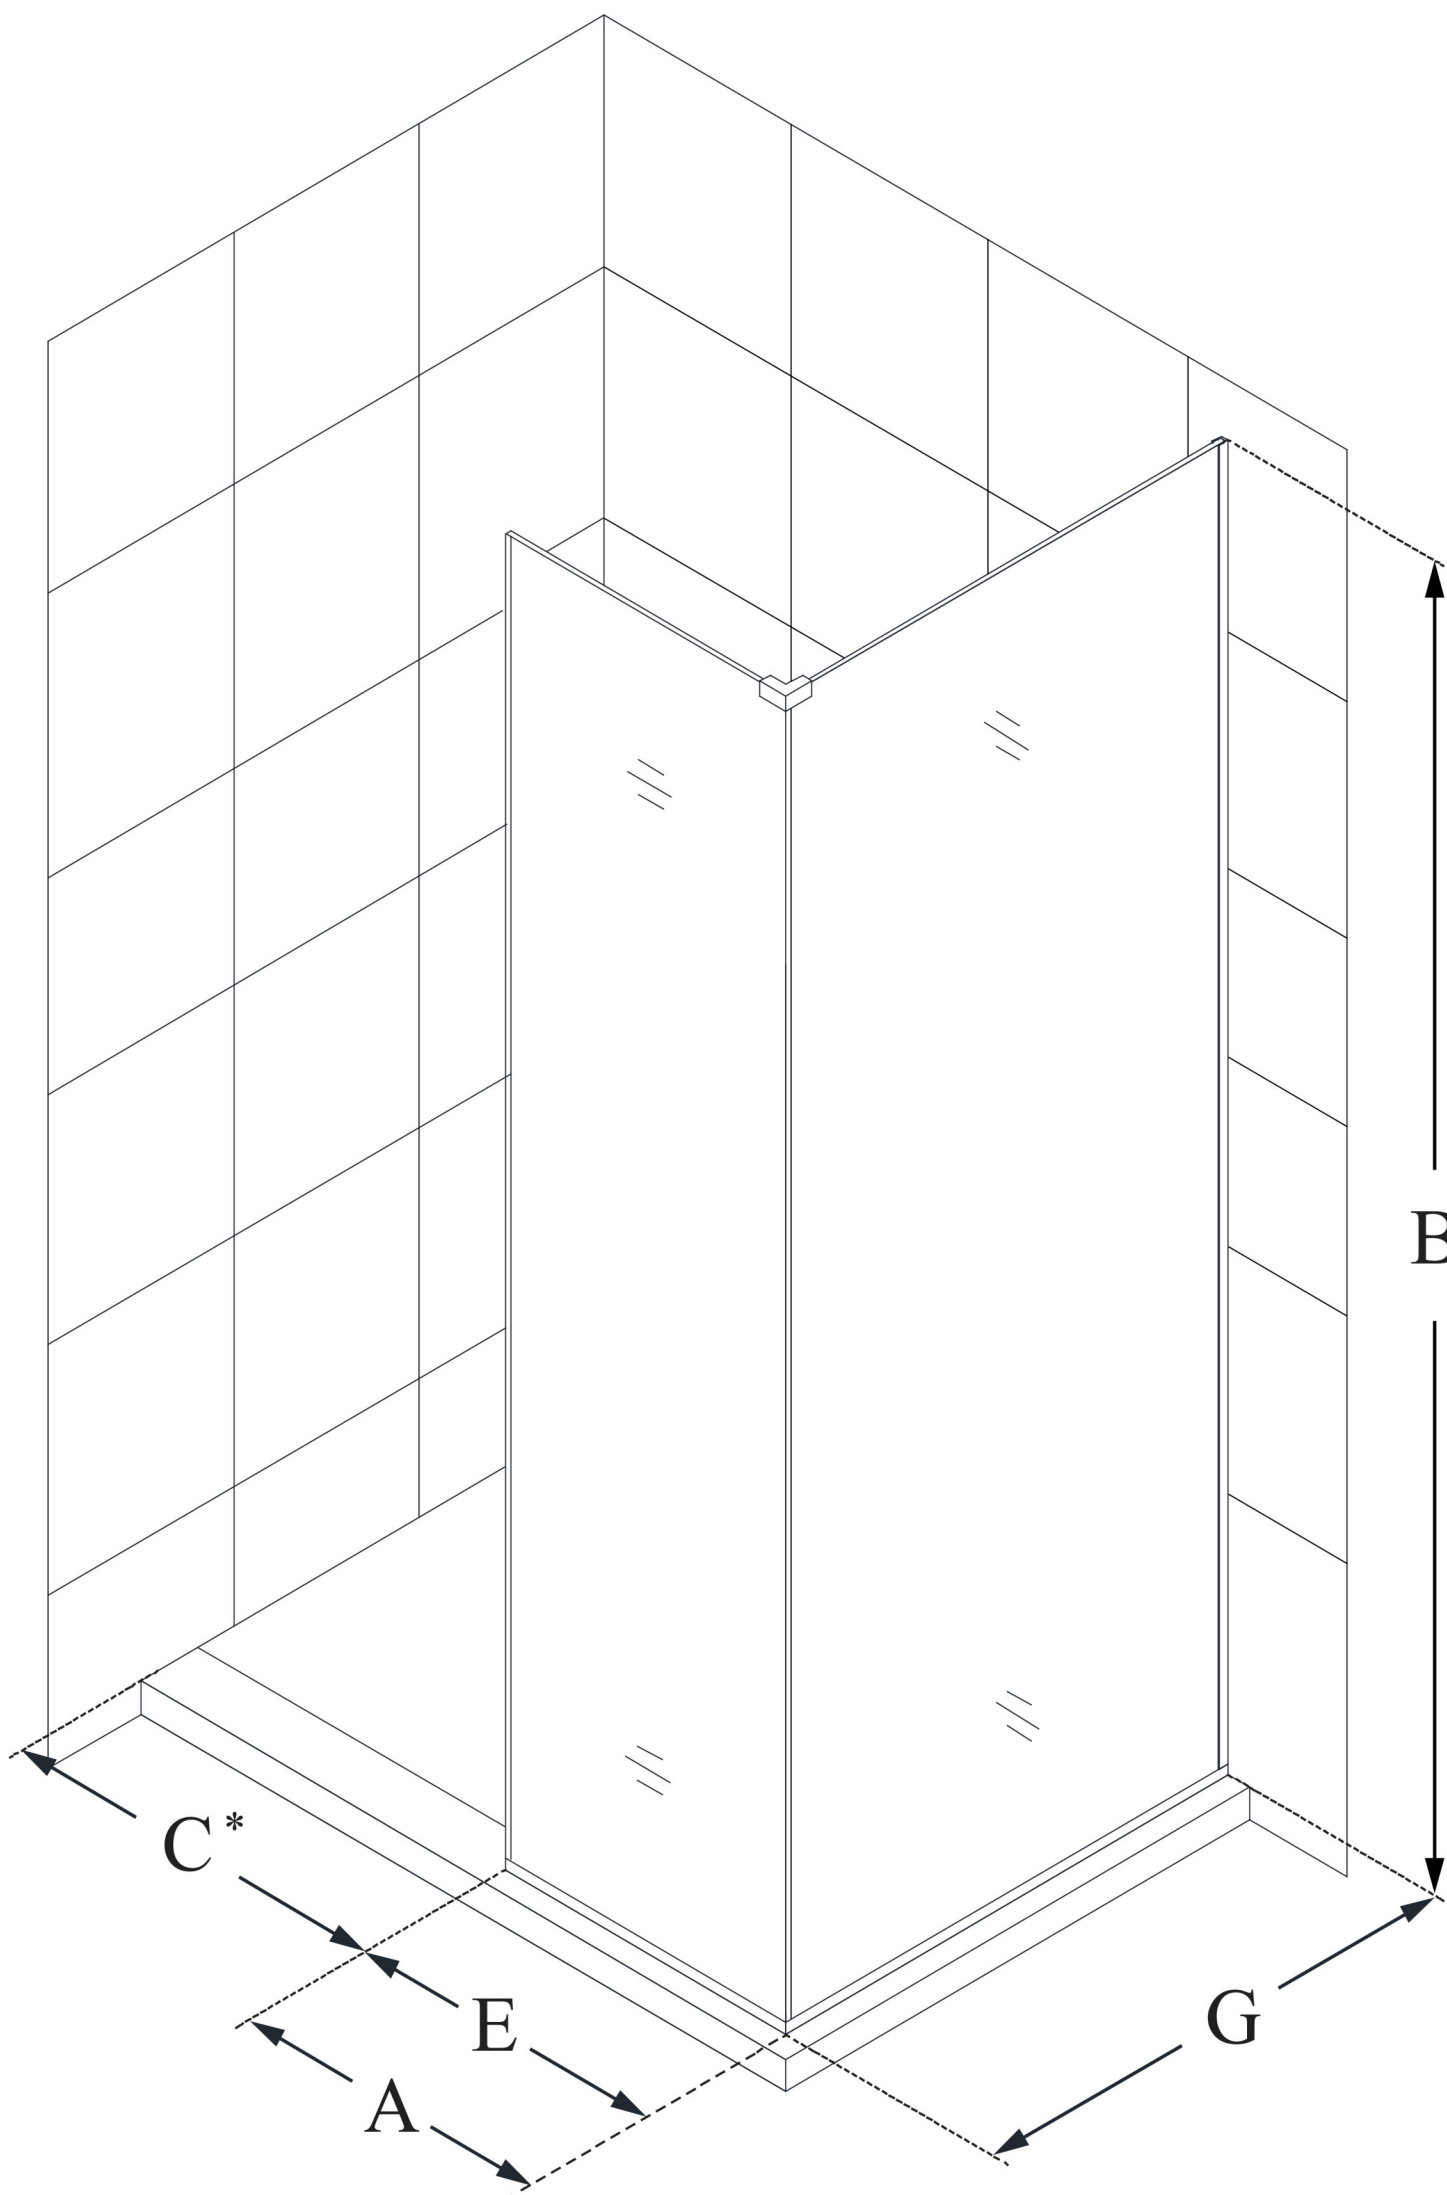

SHDR-3234303

LINEA

DreamLine Linea Two Adjacent
Frameless Shower Screens 30 in.
and 34 in. W x 72 in. H, Open Entry
Design, Clear Glass

WALK-IN SHOWER

CONFIGURATION DIMENSIONS:

A: 34 in.

MODEL WIDTH

B: 72 in.

MODEL HEIGHT

C: 22 in. min (in a 60 in. opening)

ACCESS WIDTH

D: -

DOOR WIDTH

E: 34 in.

INLINE PANEL WIDTH

G: 30 in.

RETURN PANEL WIDTH

DreamLine reserves the right to update or modify the hardware or materials pictured without prior notice for the purpose of product improvement and customer satisfaction.