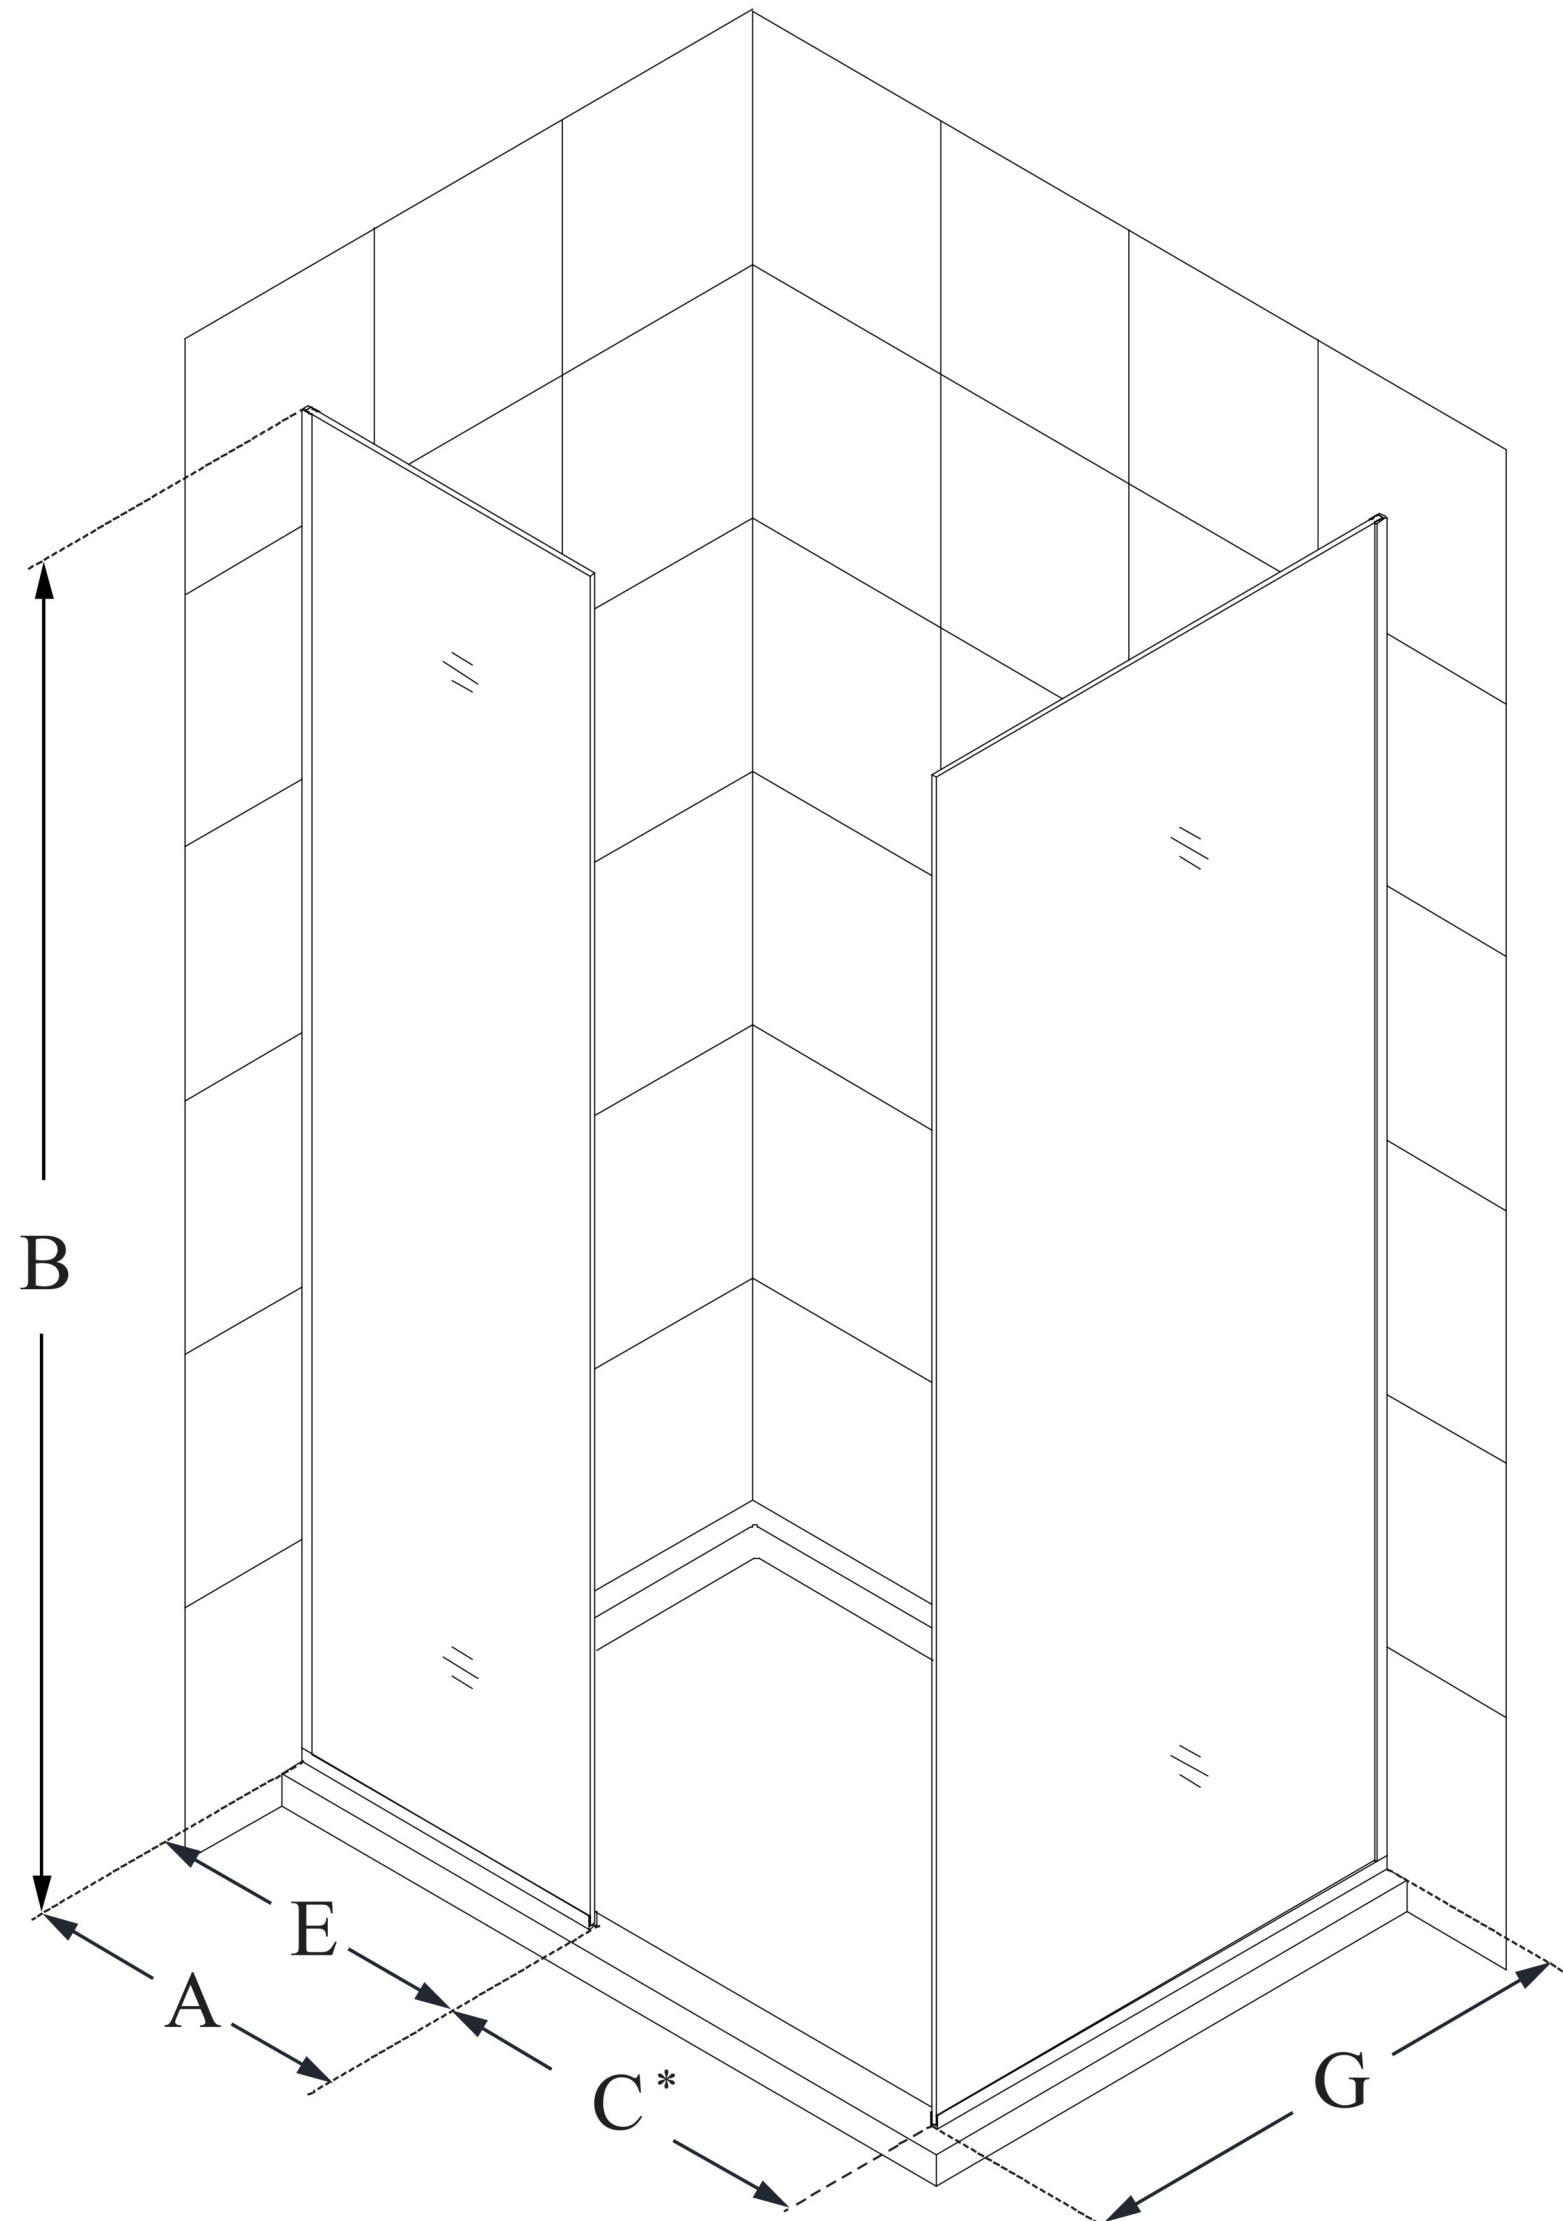

# LINEA

DreamLine Linea Two Individual  
Frameless Shower Screens 30 in.  
and 34 in. W x 72 in. H, Open Entry  
Design, Clear Glass

**WALK-IN SHOWER**

## CONFIGURATION DIMENSIONS:

**A: 34 in.**

MODEL WIDTH

**B: 72 in.**

MODEL HEIGHT

**C: 22 in. min (in a 60 in. opening)**

ACCESS WIDTH

**D: -**

DOOR WIDTH

**E: 34 in.**

INLINE PANEL WIDTH

**G: 30 in.**

RETURN PANEL WIDTH

DreamLine reserves the right to update or modify the hardware or materials pictured without prior notice for the purpose of product improvement and customer satisfaction.