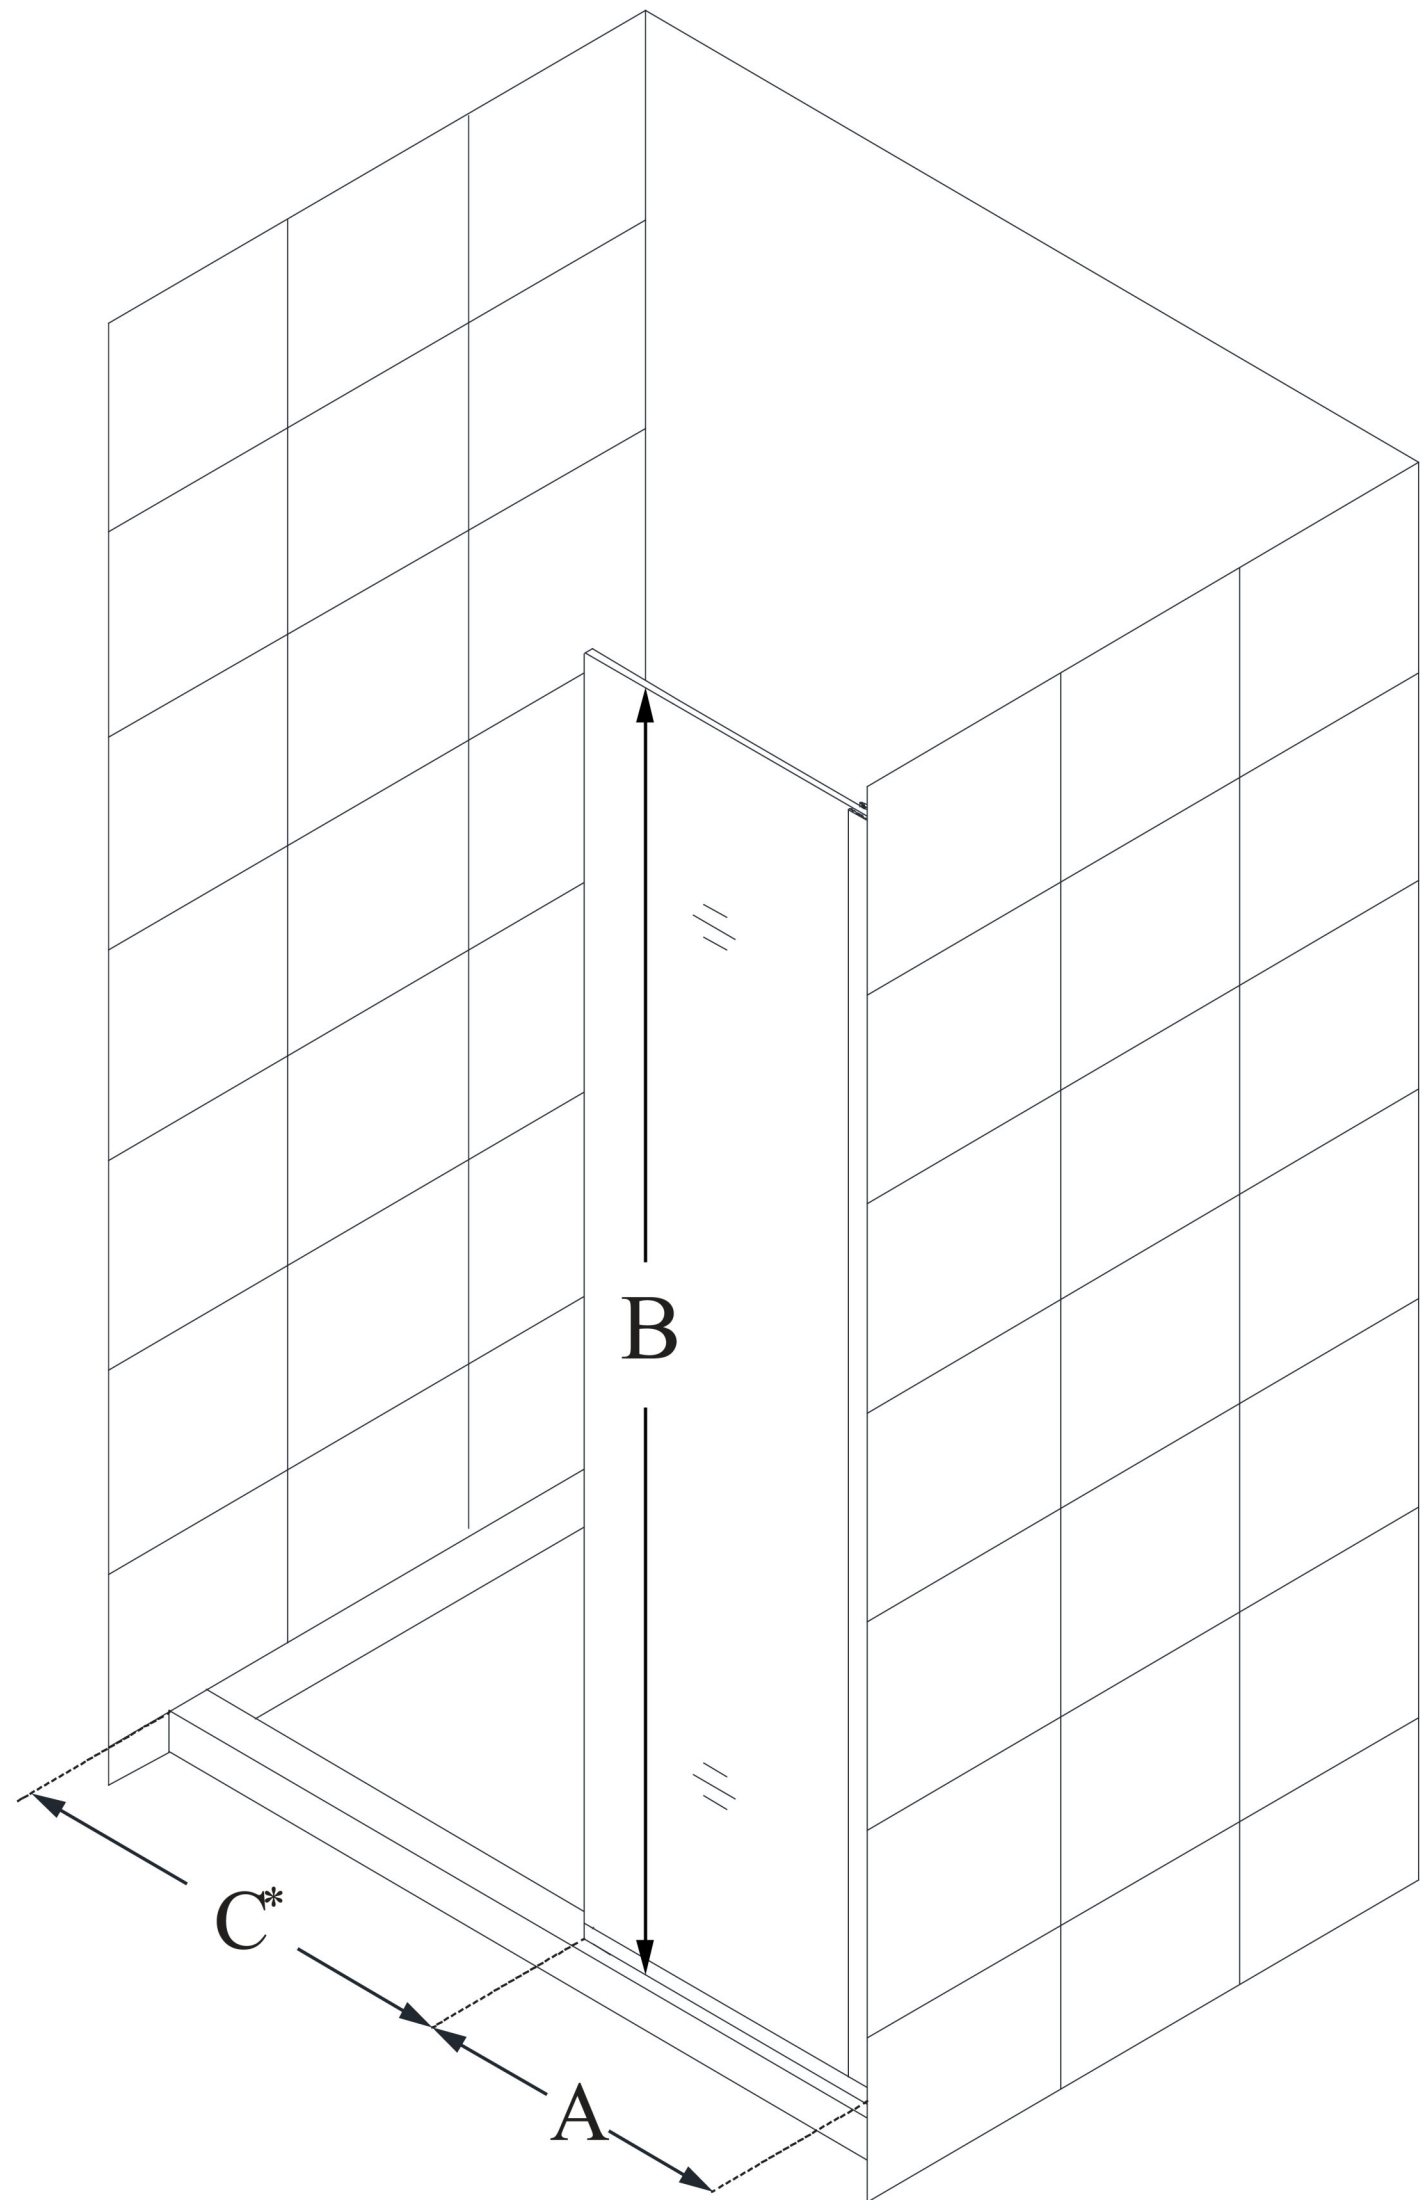

## LINEA

DreamLine Linea Single Panel  
Frameless Shower Screen 30 in. W  
x 72 in. H, Open Entry Design, Clear  
Glass

**WALK-IN SHOWER**

### CONFIGURATION DIMENSIONS:

**A: 30 in.**

MODEL WIDTH

**B: 72 in.**

MODEL HEIGHT

**C: 22 in. min (in a 60 in. opening)**

ACCESS WIDTH

**D: -**

DOOR WIDTH

**E: 30 in.**

INLINE PANEL WIDTH

DreamLine reserves the right to update or modify the hardware or materials pictured without prior notice for the purpose of product improvement and customer satisfaction.