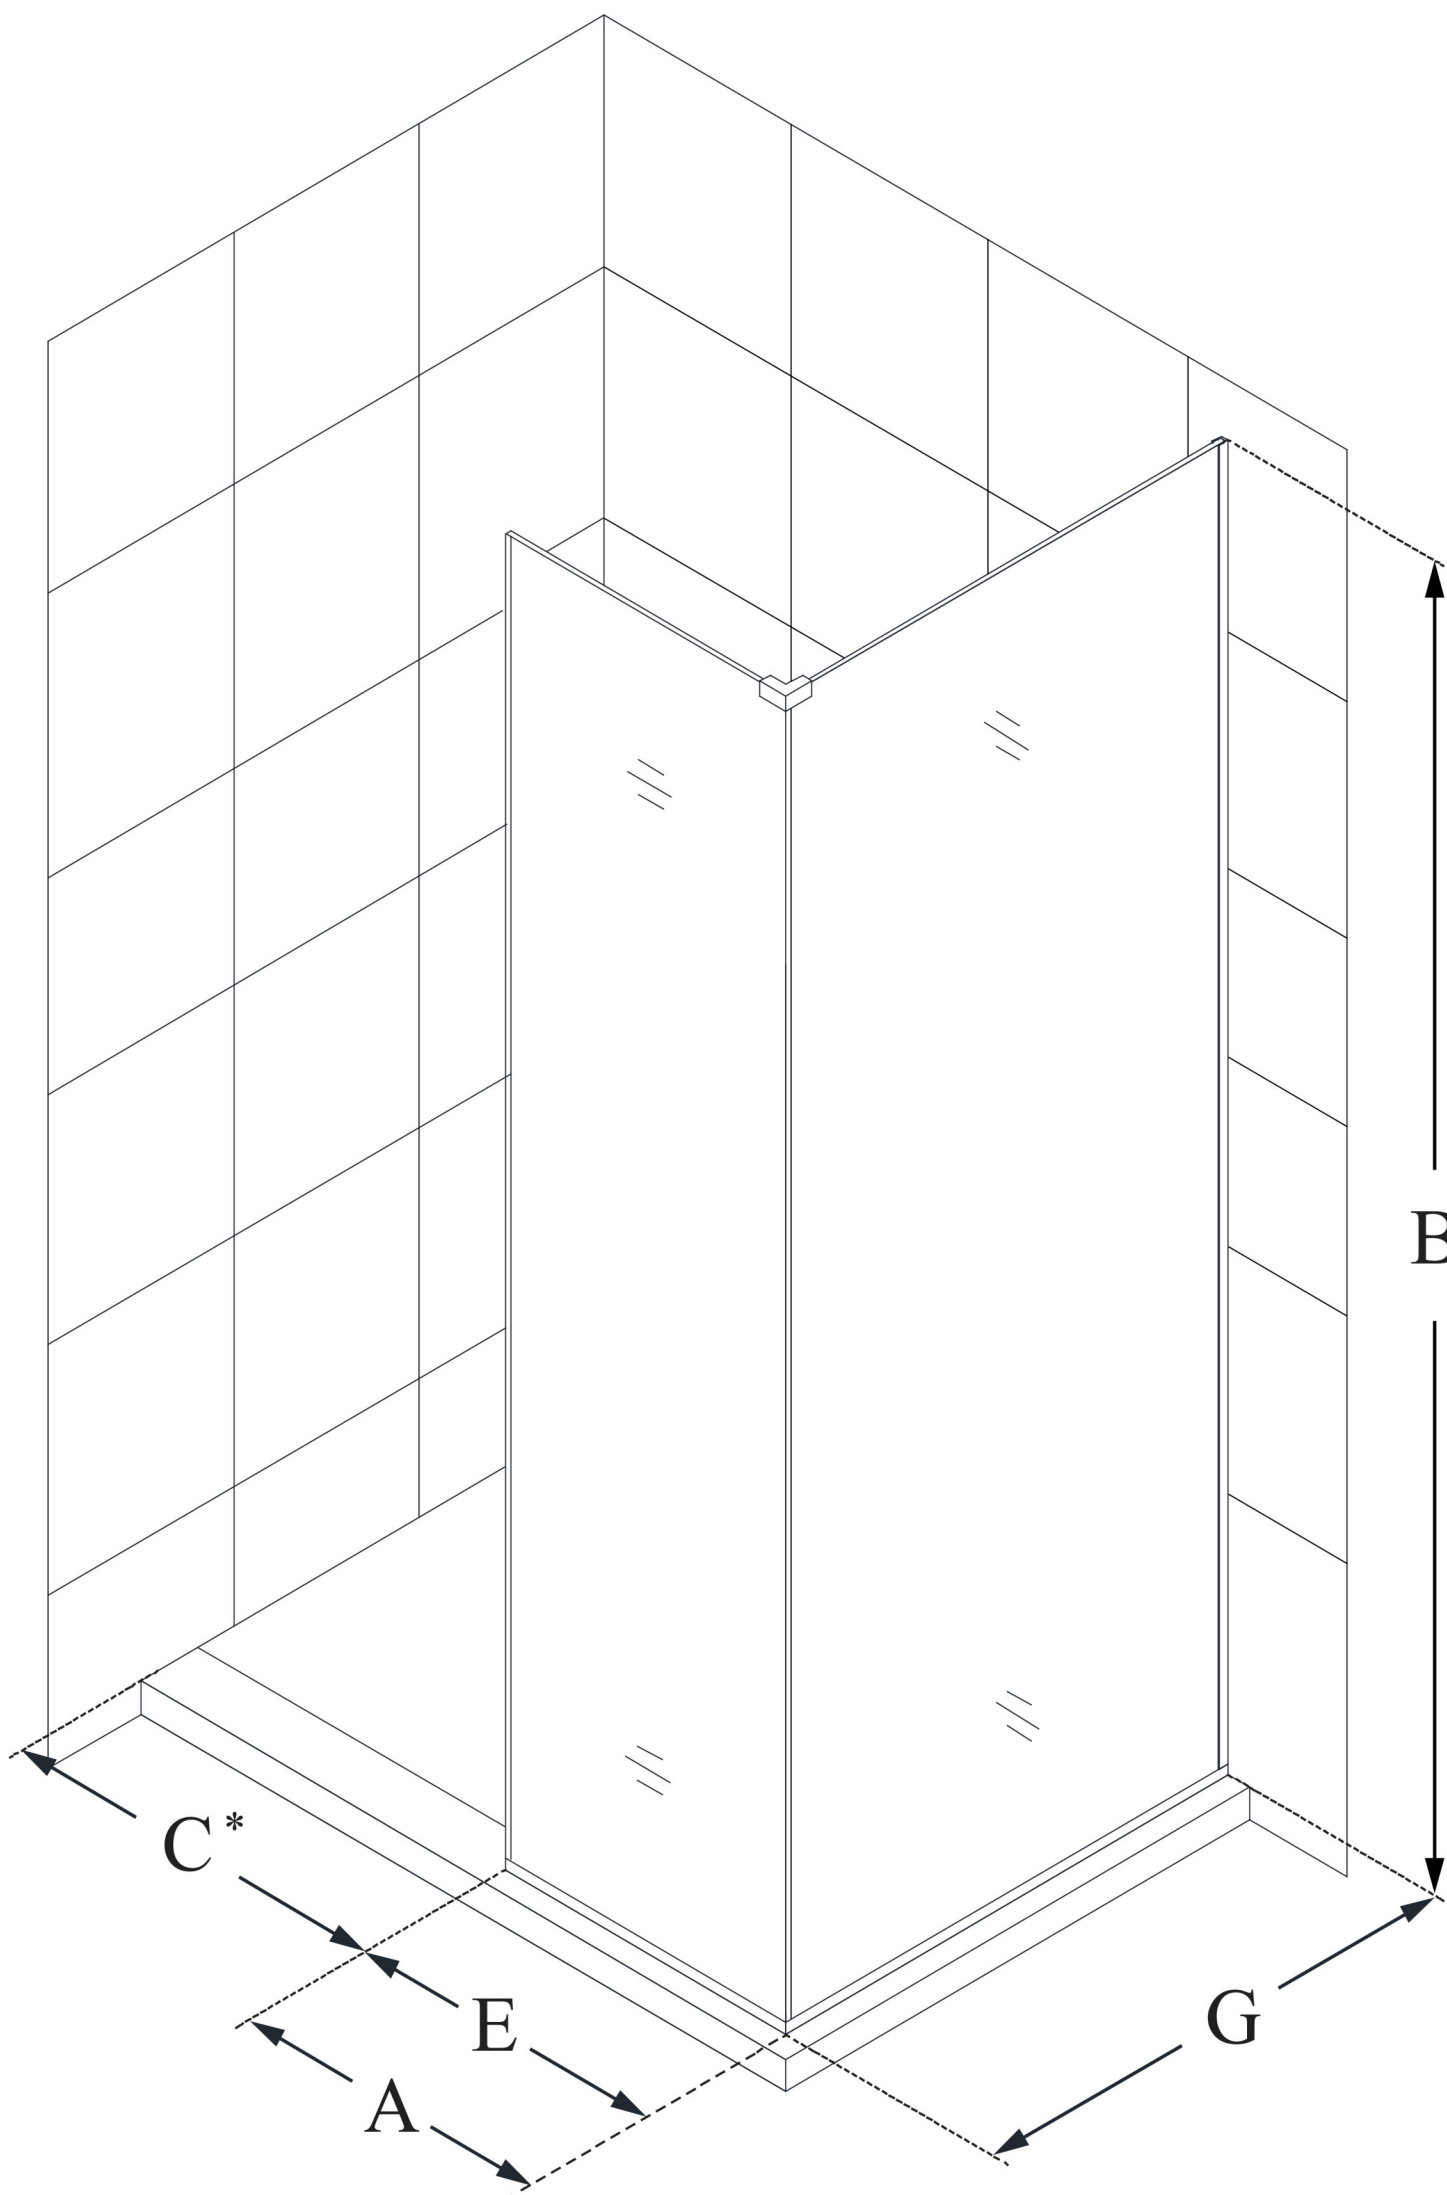

## LINEA

DreamLine Linea Two Adjacent  
Frameless Shower Screens 34 in.  
and 30 in. W x 72 in. H, Open Entry  
Design, Clear Glass

**WALK-IN SHOWER**

### CONFIGURATION DIMENSIONS:

**A: 30 in.**

MODEL WIDTH

**B: 72 in.**

MODEL HEIGHT

**C: 22 in. min (in a 60 in. opening)**

ACCESS WIDTH

**D: -**

DOOR WIDTH

**E: 30 in.**

INLINE PANEL WIDTH

**G: 34 in.**

RETURN PANEL WIDTH

DreamLine reserves the right to update or modify the hardware or materials pictured without prior notice for the purpose of product improvement and customer satisfaction.