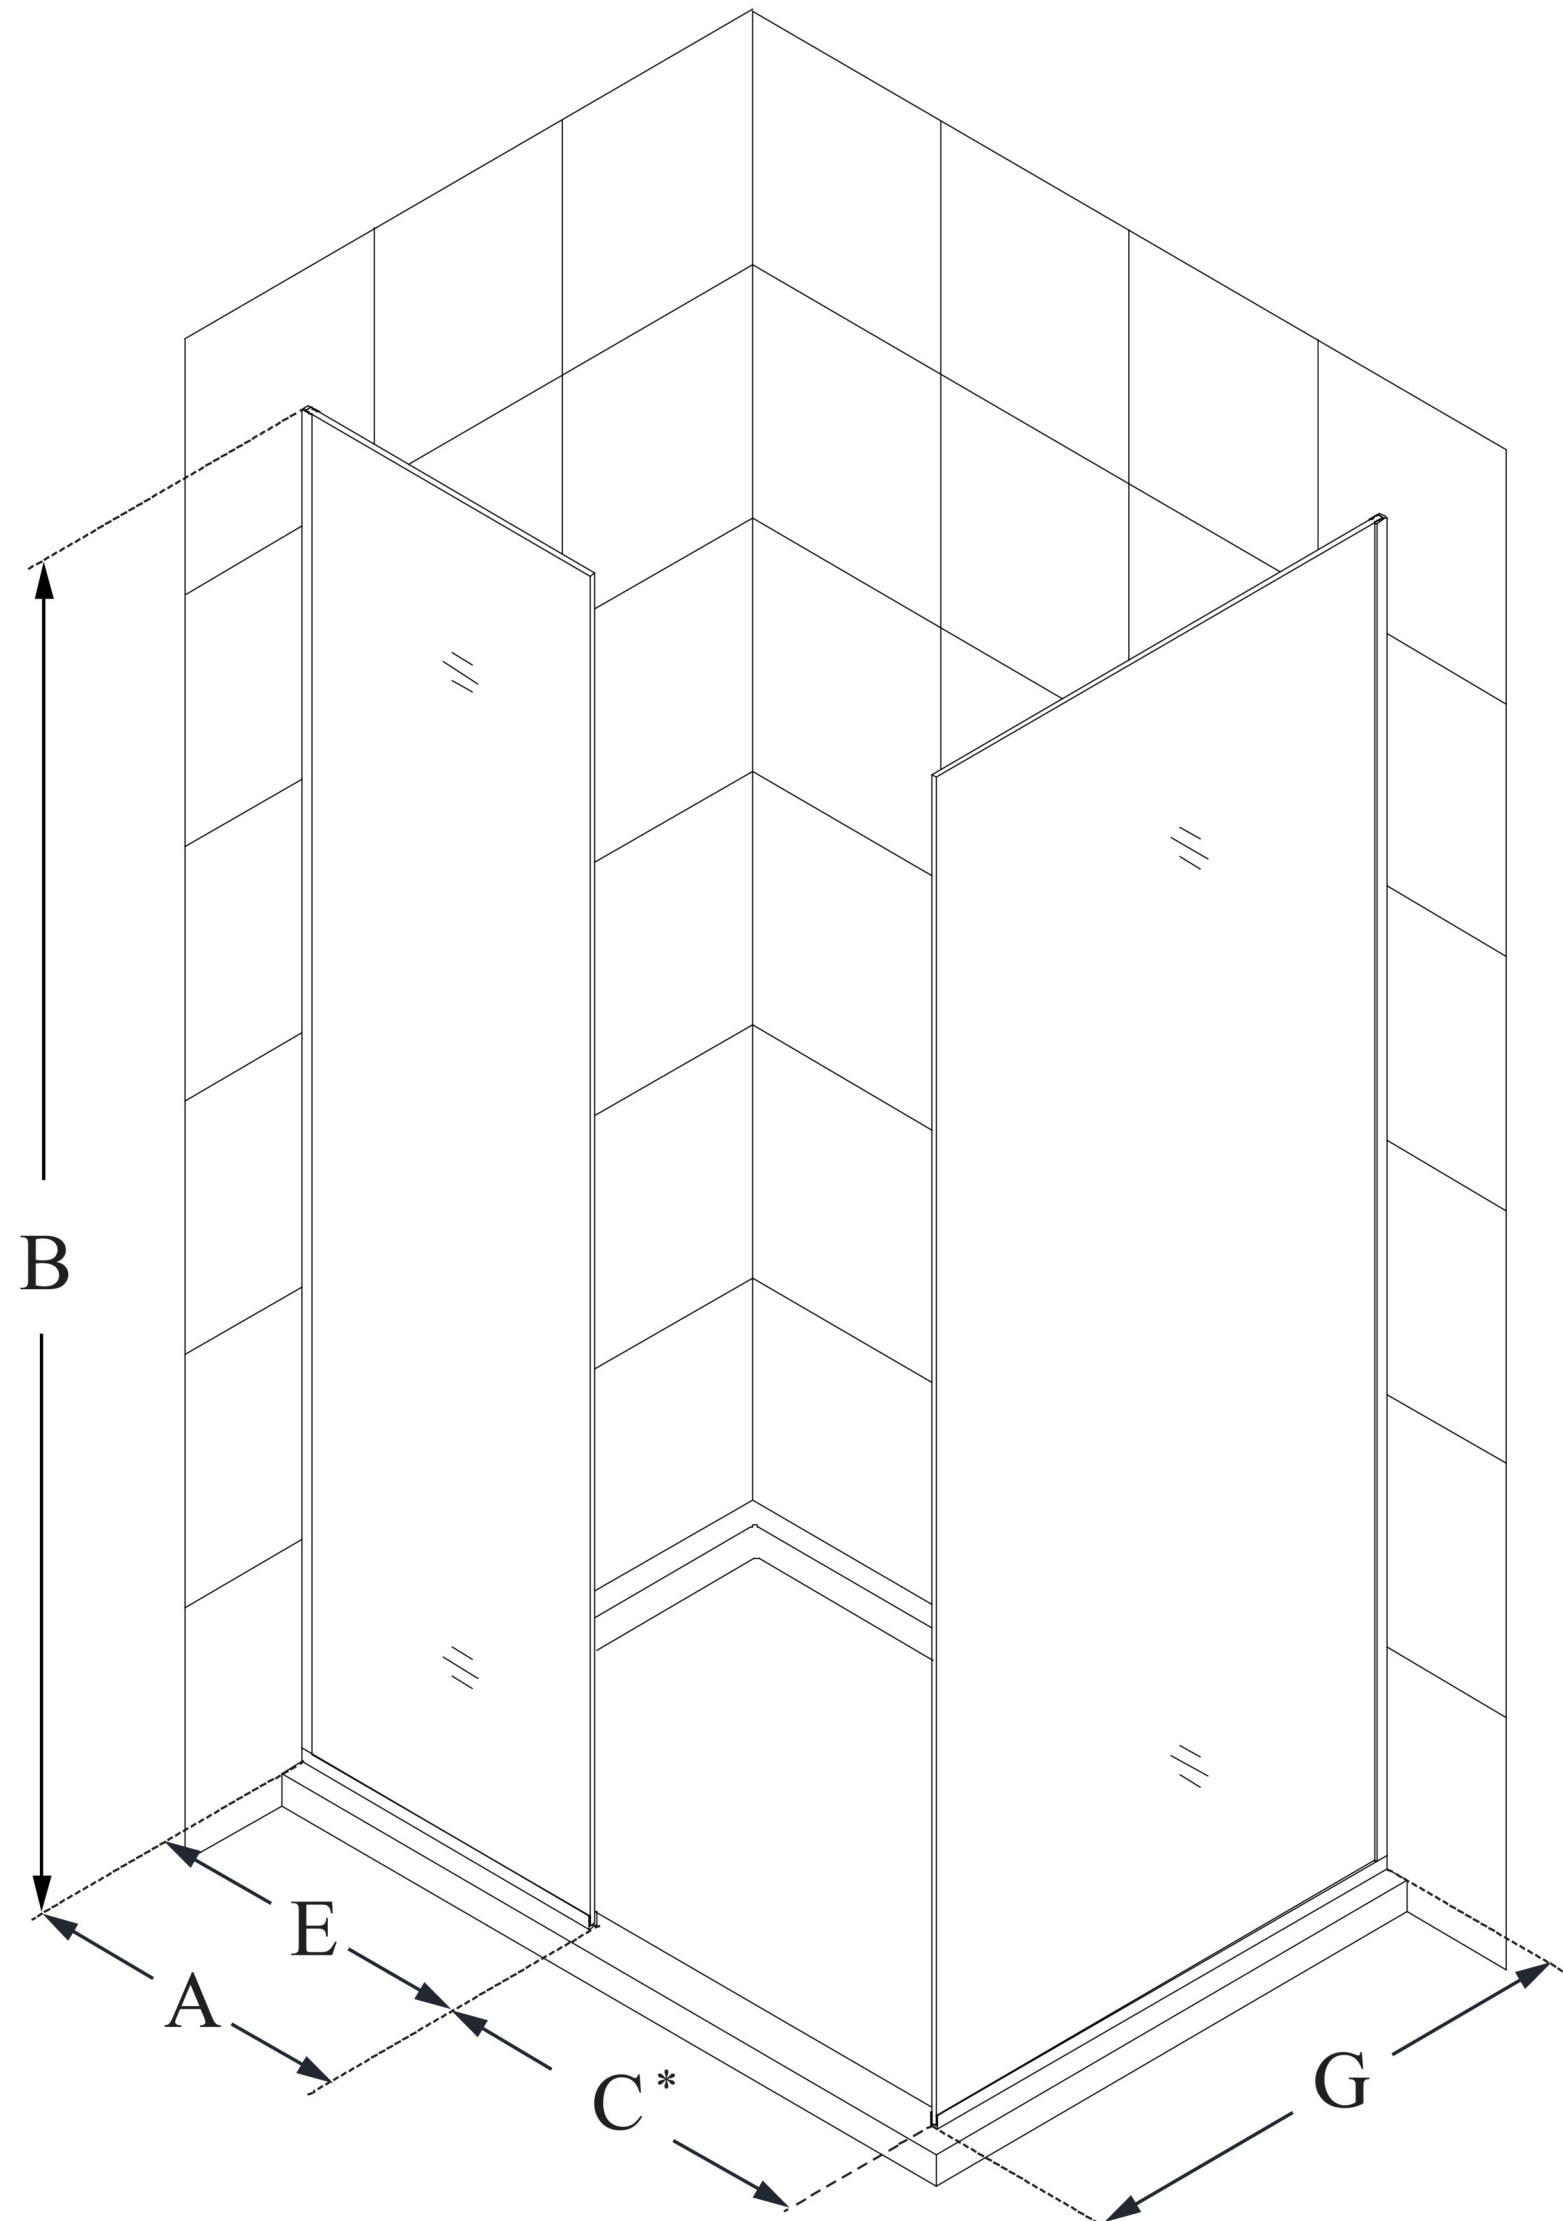

SHDR-3230342

LINEA

DreamLine Linea Two Individual
Frameless Shower Screens 34 in.
and 30 in. W x 72 in. H, Open Entry
Design, Clear Glass

WALK-IN SHOWER

CONFIGURATION DIMENSIONS:

A: 30 in.

MODEL WIDTH

B: 72 in.

MODEL HEIGHT

C: 22 in. min (in a 60 in. opening)

ACCESS WIDTH

D: -

DOOR WIDTH

E: 30 in.

INLINE PANEL WIDTH

G: 34 in.

RETURN PANEL WIDTH

DreamLine reserves the right to update or modify the hardware or materials pictured without prior notice for the purpose of product improvement and customer satisfaction.