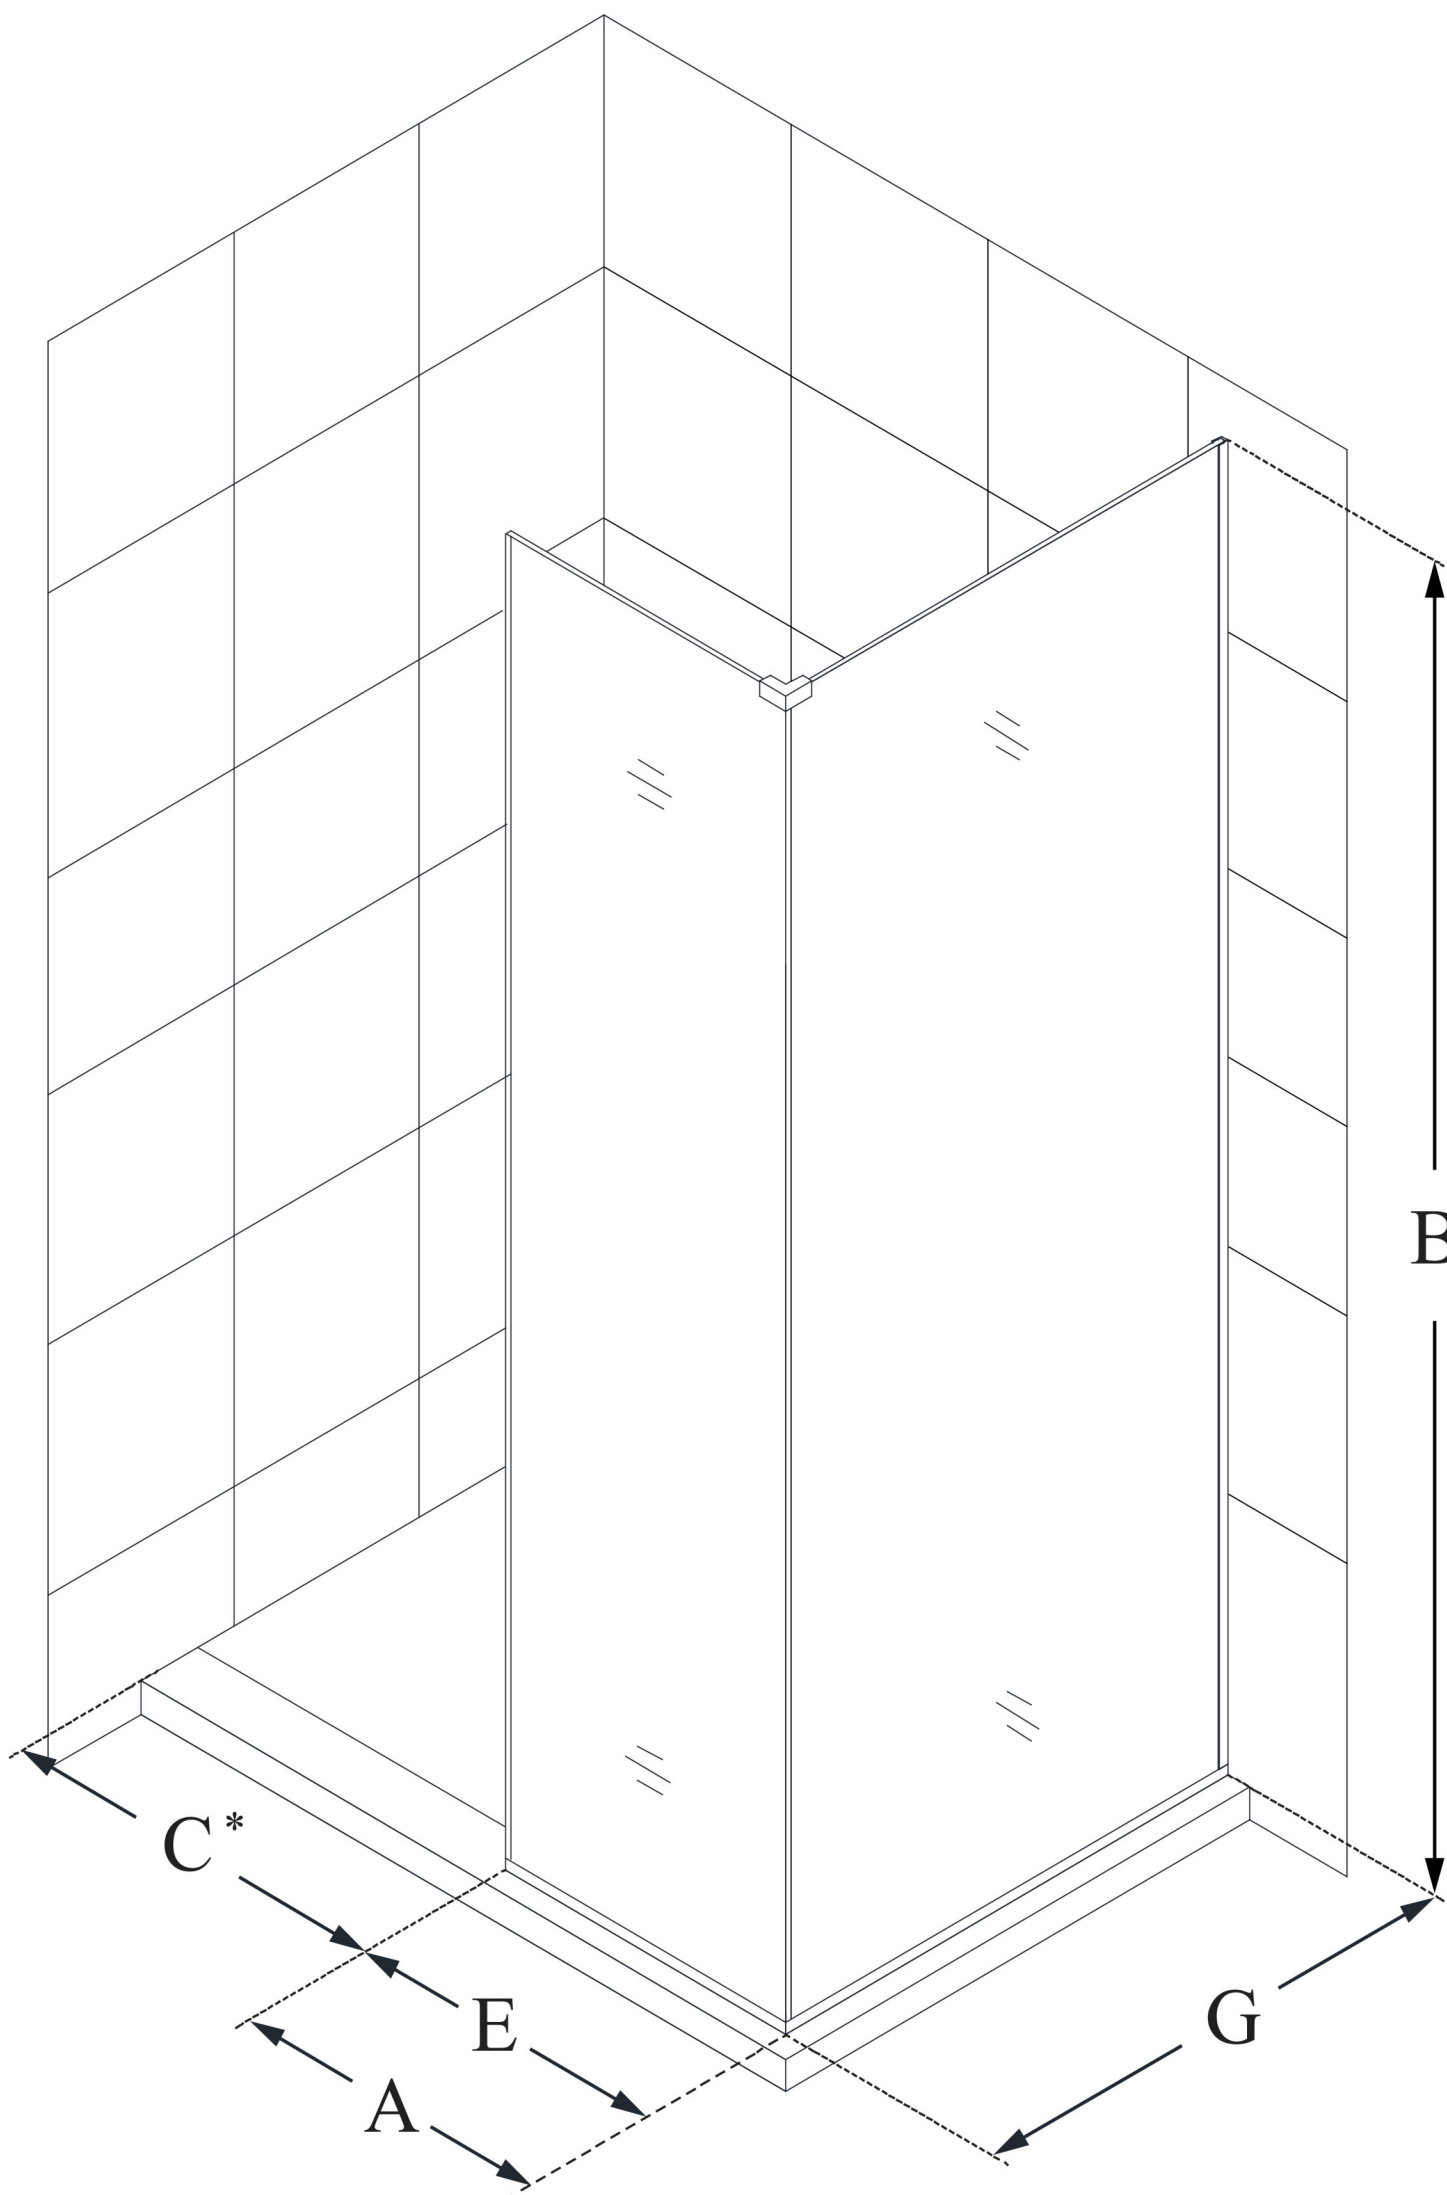

## LINEA

DreamLine Linea Two Adjacent  
Frameless Shower Screens 30  
in. W x 72 in. H each, Open Entry  
Design, Clear Glass

**WALK-IN SHOWER**

### CONFIGURATION DIMENSIONS:

**A: 30 in.**

MODEL WIDTH

**B: 72 in.**

MODEL HEIGHT

**C: 22 in. min (in a 60 in. opening)**

ACCESS WIDTH

**D: -**

DOOR WIDTH

**E: 30 in.**

INLINE PANEL WIDTH

**G: 30 in.**

RETURN PANEL WIDTH

DreamLine reserves the right to update or modify the hardware or materials pictured without prior notice for the purpose of product improvement and customer satisfaction.