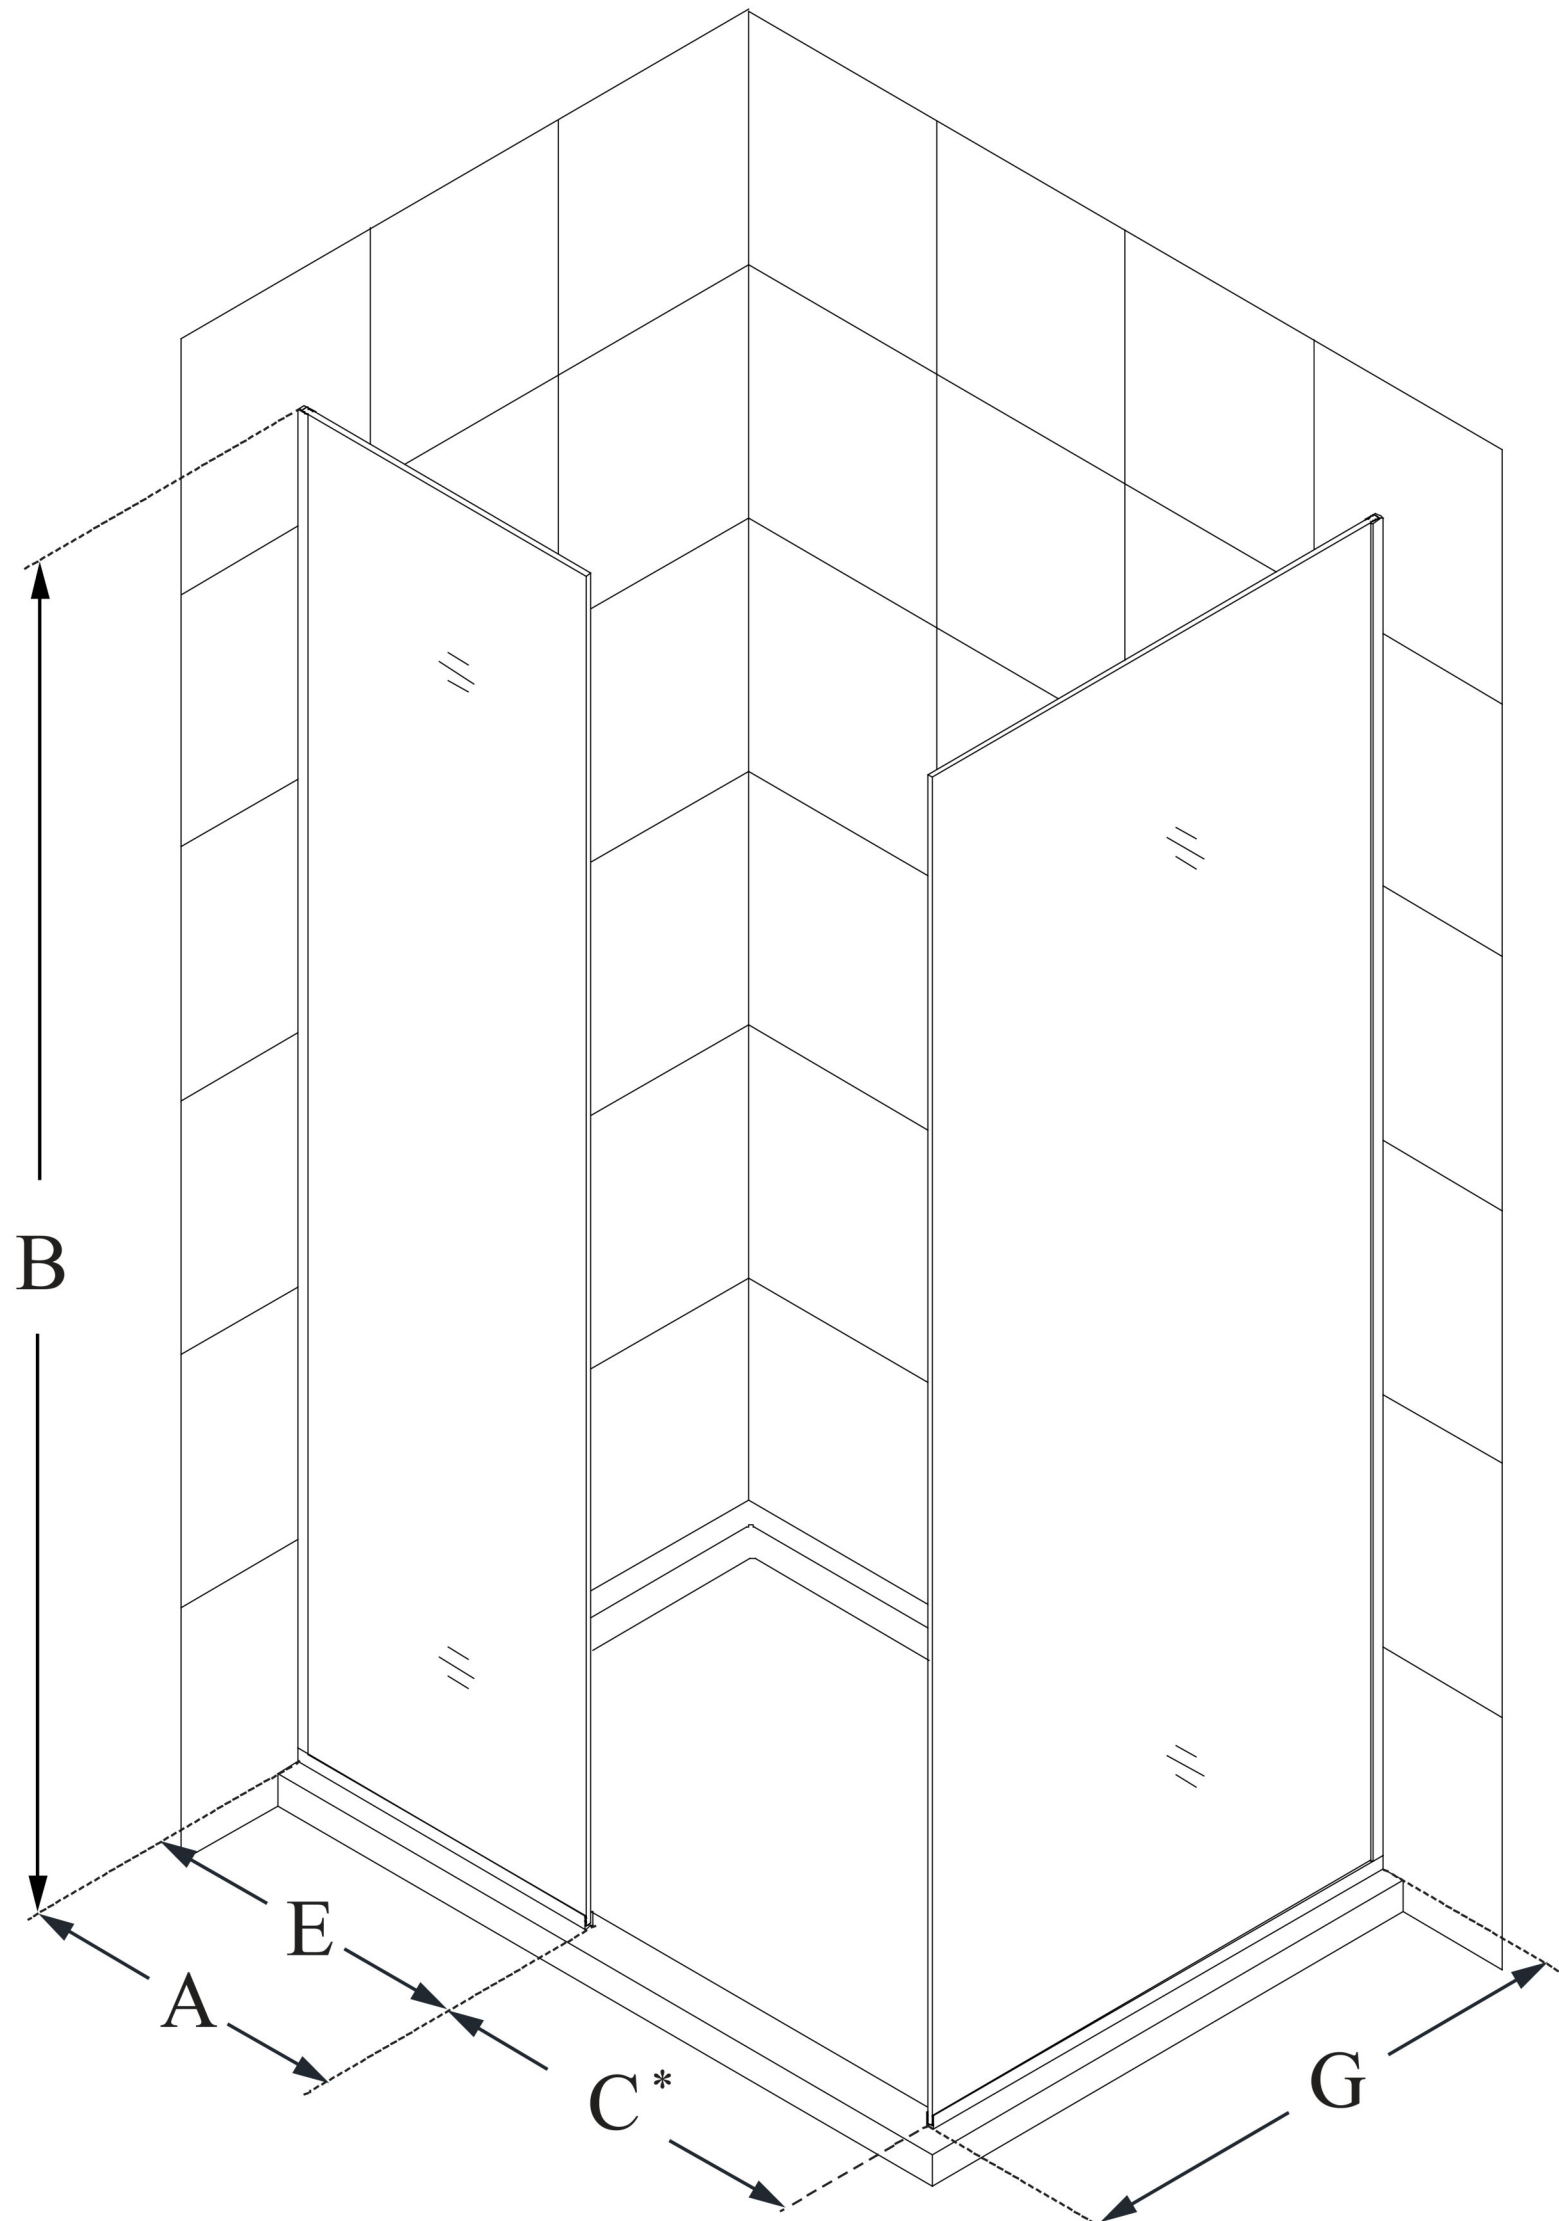

# LINEA

DreamLine Linea Two Individual  
Frameless Shower Screens 30  
in. W x 72 in. H each, Open Entry  
Design, Clear Glass

**WALK-IN SHOWER**

## CONFIGURATION DIMENSIONS:

**A: 30 in.**

MODEL WIDTH

**B: 72 in.**

MODEL HEIGHT

**C: 22 in. min (in a 60 in. opening)**

ACCESS WIDTH

**D: -**

DOOR WIDTH

**E: 30 in.**

INLINE PANEL WIDTH

**G: 30 in.**

RETURN PANEL WIDTH

DreamLine reserves the right to update or modify the hardware or materials pictured without prior notice for the purpose of product improvement and customer satisfaction.